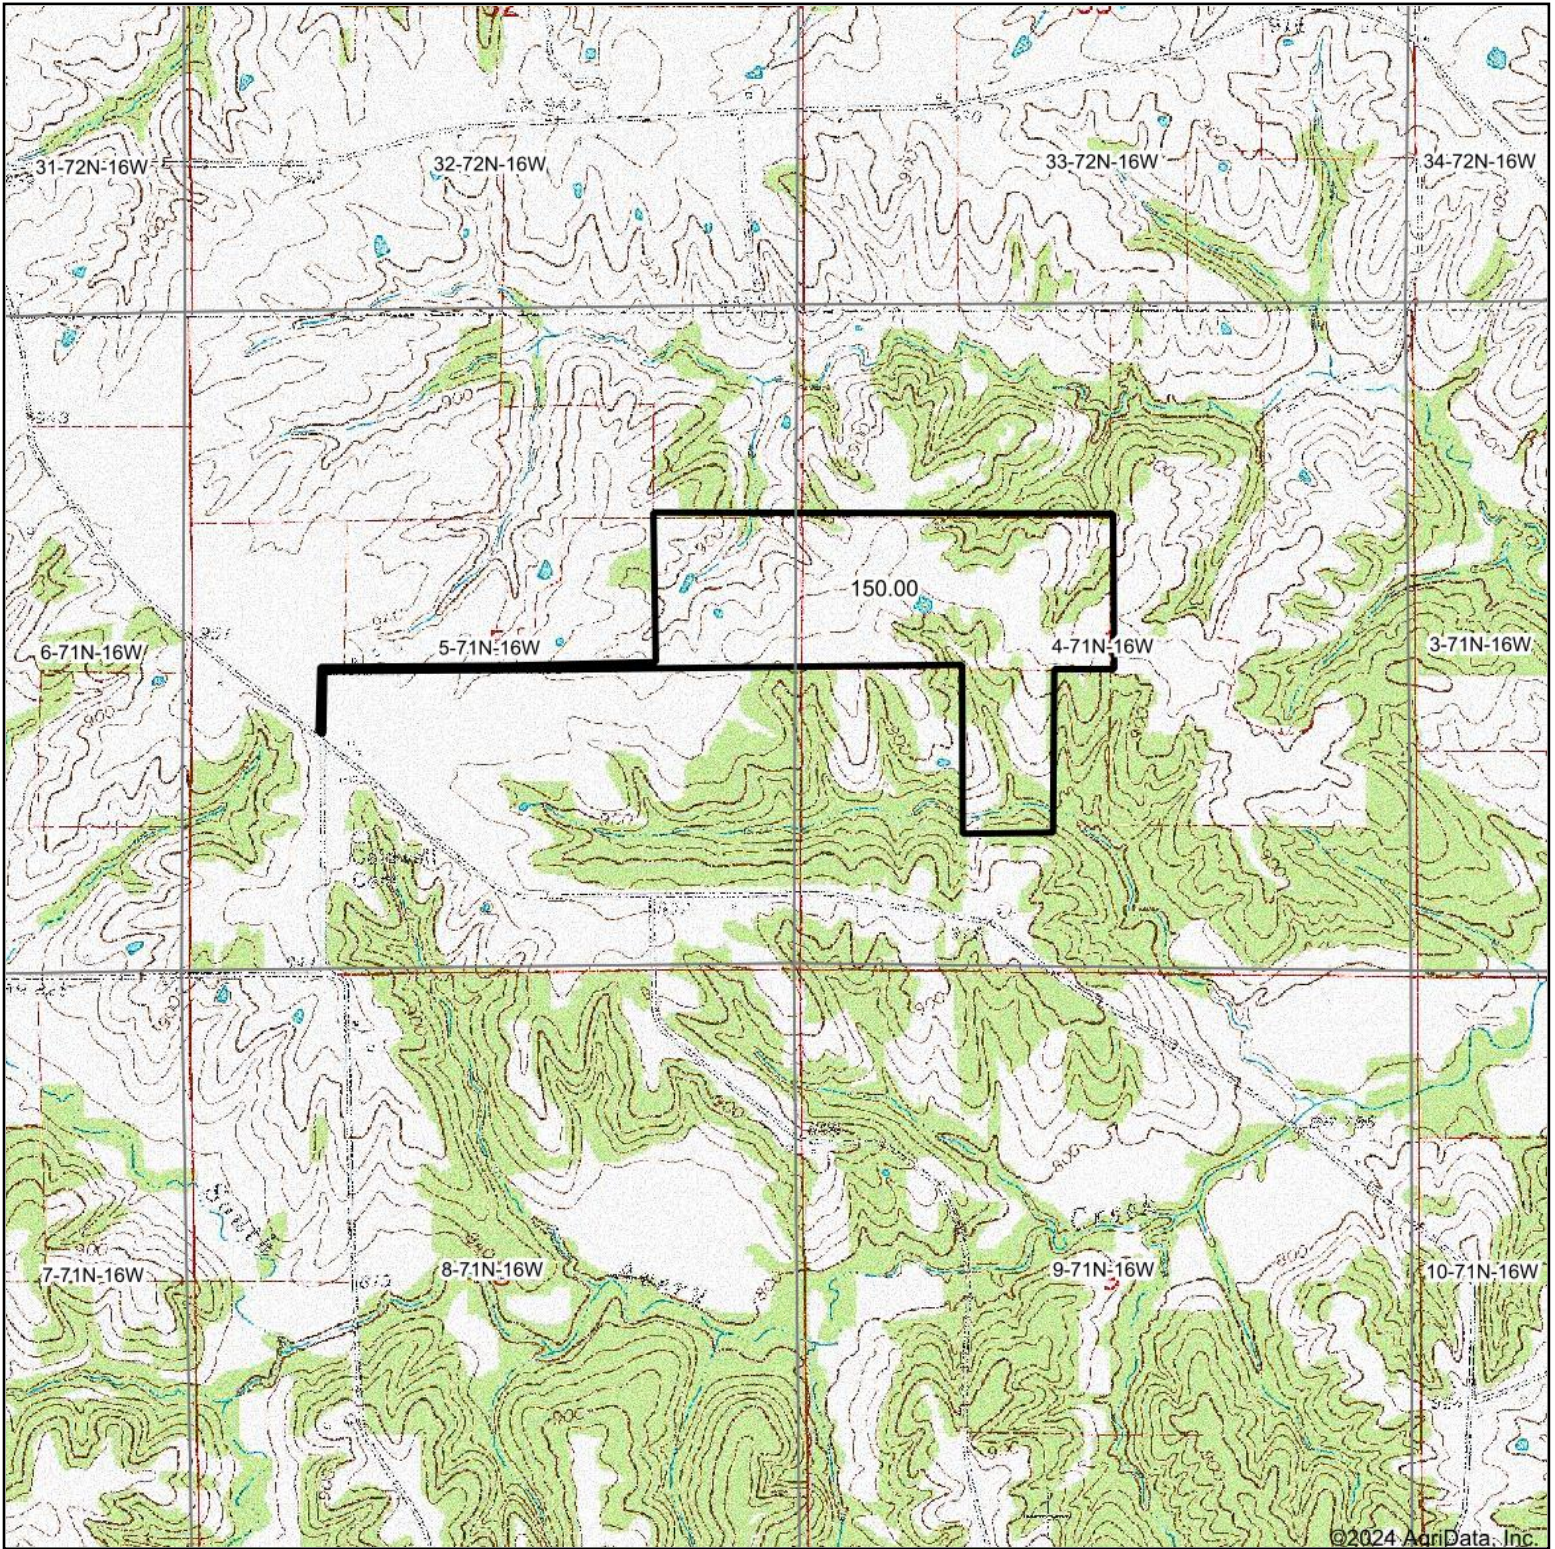

Topography Map

Boundary Lines Are Approximate

©2024 AgriData, Inc.

Hawkeye Farm Mgmt & Real Estate

Map Center: 40° 58' 33.09, -92° 43' 1.01

5-71N-16W
Monroe County
Iowa

9/30/2024

© AgriData, Inc. 2023 www.AgrIDataInc.com