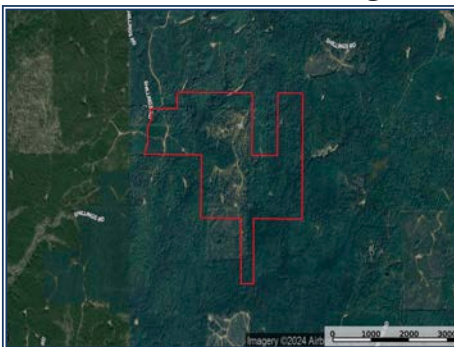

Morris Ellis
ellisforestry29@aol.com
Office: (601) 250-0017
Cell: (601) 431-9090
SouthernStatesRealty.com

**Southern
States Realty**

This 175 acres is secluded with plenty of wildlife and good neighbors. Truck/ATV trails are abundant throughout the property. Also, 5 game food plots are already in place and ready to hunt. The timber consists of three stand types totaling $200,000.00. There are approximately 15 acres of 10-year-old Loblolly Pine Plantation, 80 acres of 25-year-old Loblolly Pine Plantation that has been thinned twice creating excellent bedding and browse, and 80 acres of mature hardwood and pines including red and white oaks. A campsite is ready for a camper or off-grid camp, and several creeks are running throughout the property. Great deer and turkey hunting are waiting on a new hunter! Agent/Owned

Shillings Road, Roxie MS

31.528470, -91.046120 GPS

$525,000

**175± Acres
MLS #4096732**