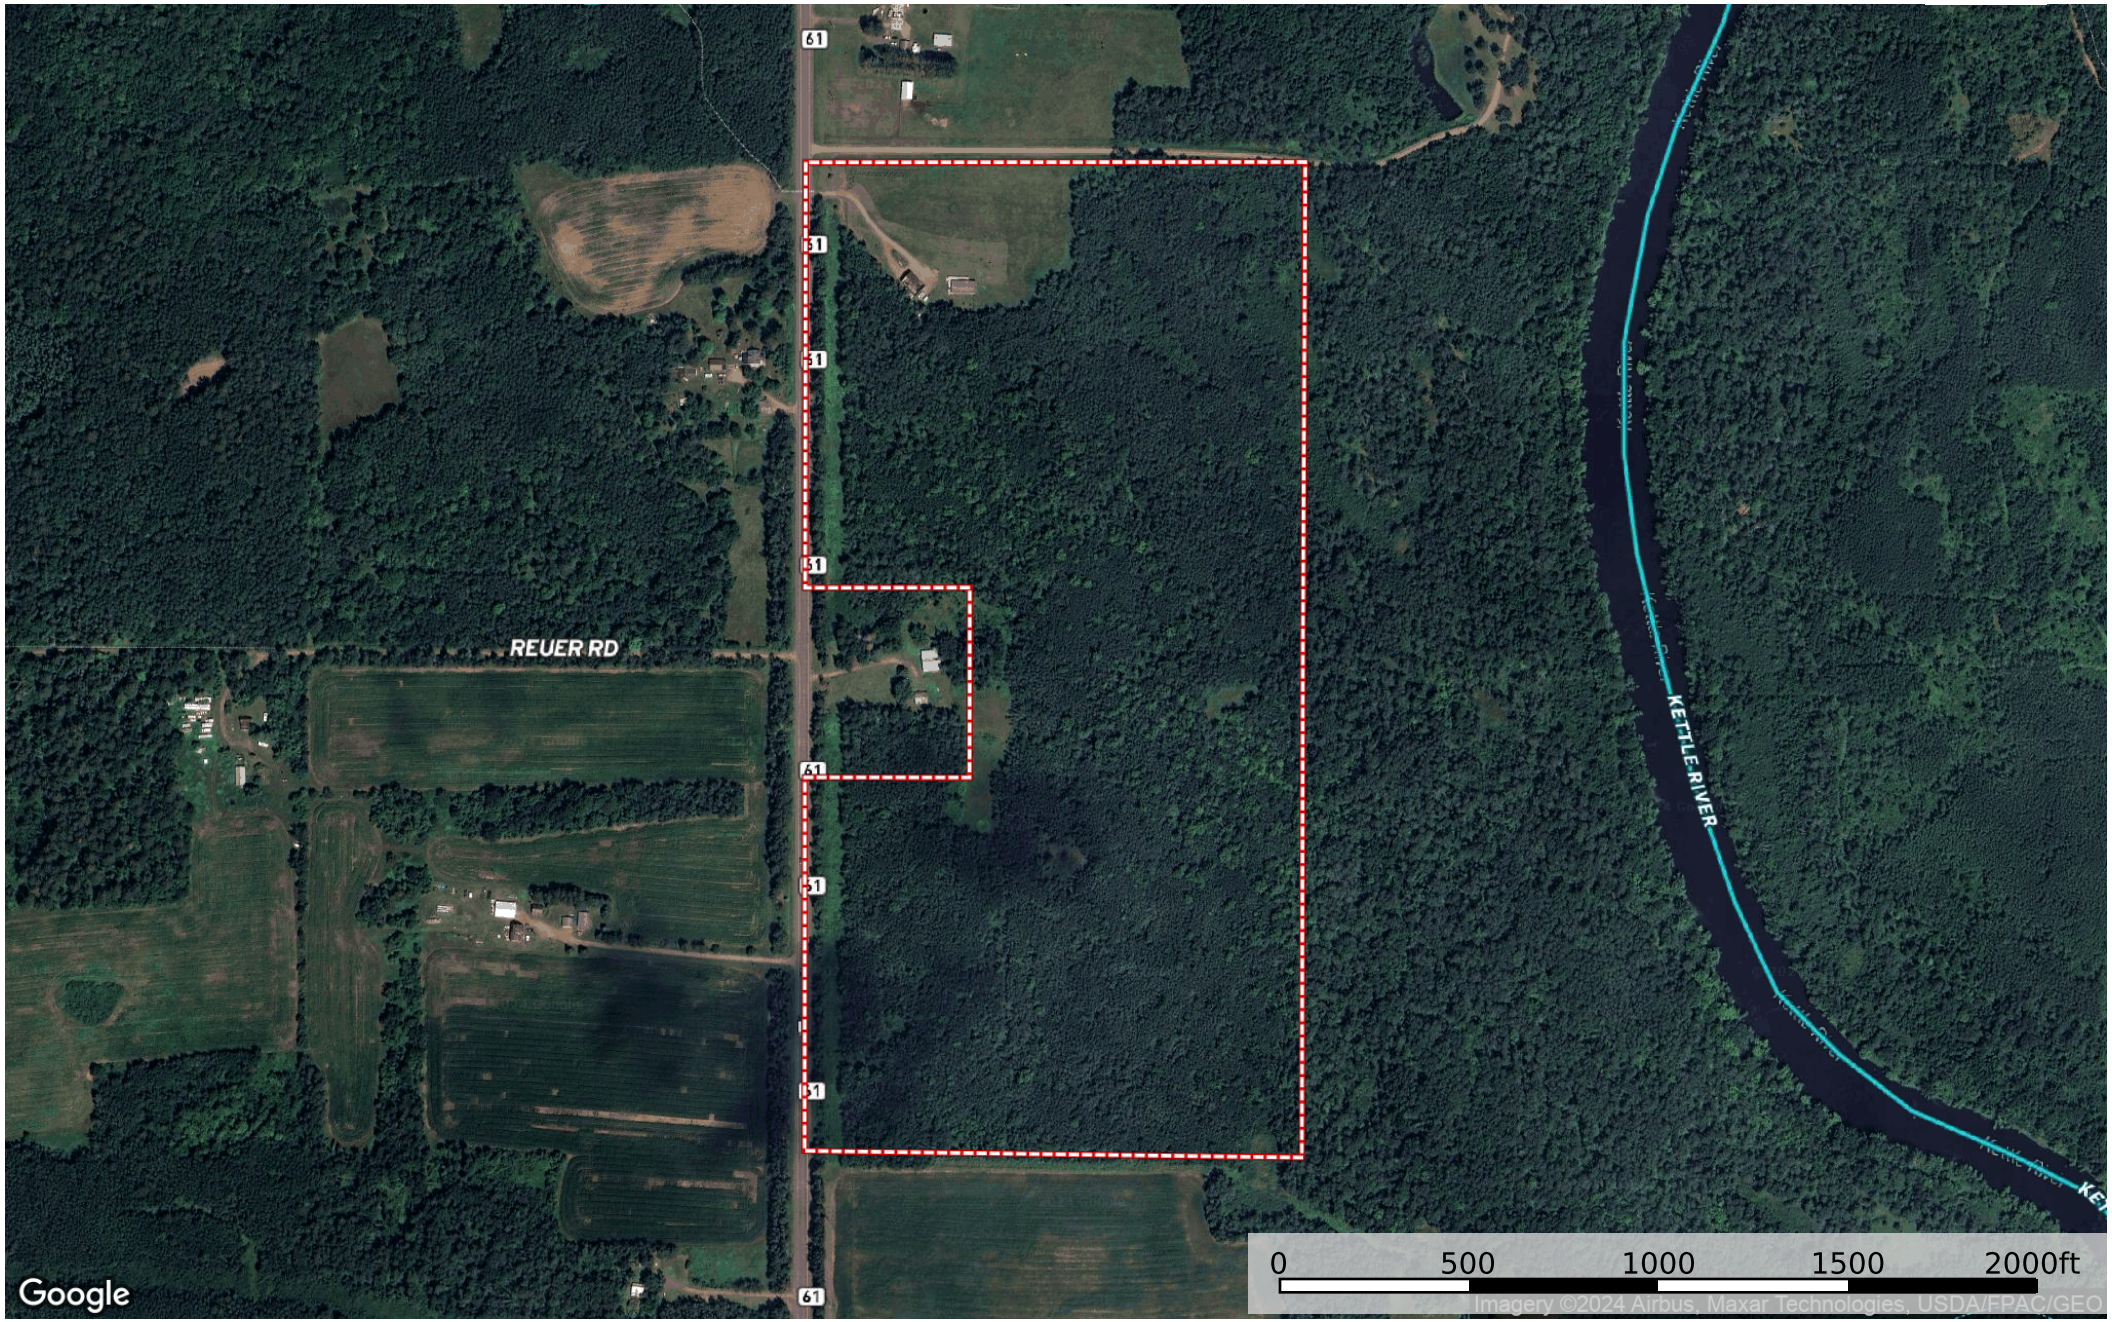

70474 Hwy 61, Finlayson
Pine County, Minnesota, 75 AC +/-

Google

-  Boundary
-  Stream, Intermittent
-  River/Creek
-  Water Body

Imagery ©2024 Airbus, Maxar Technologies, USDA/FPAC/GEO