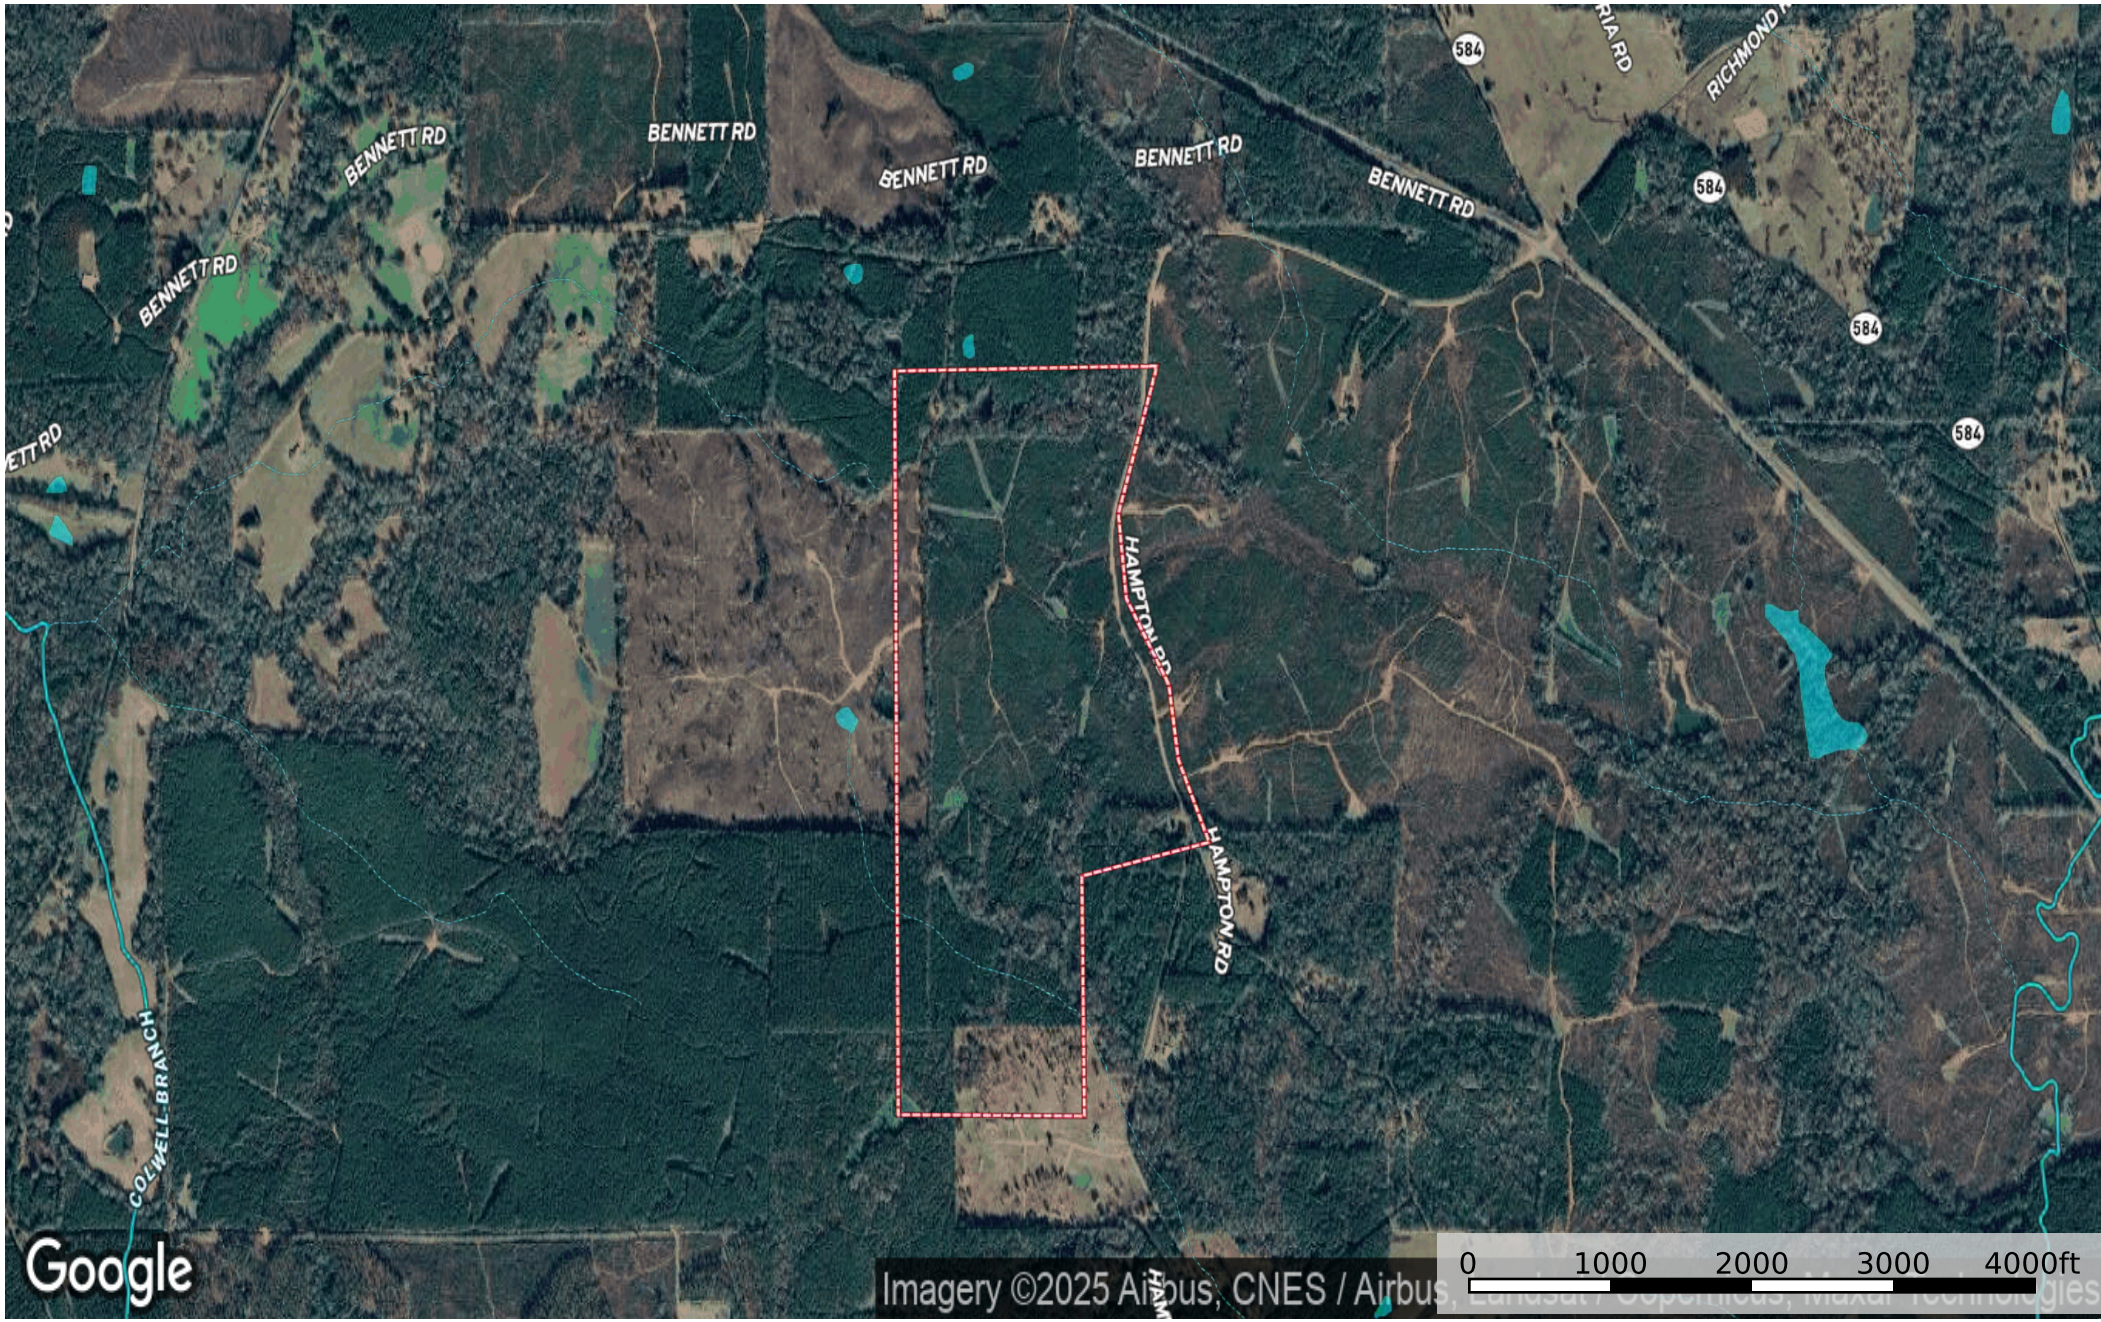

150 acres - Hampton Rd - Amite County

Amite County, Mississippi, 150 AC +/-

Google

Imagery ©2025 Airbus, CNES / Airbus, Landsat, Copernicus, Maxar Technologies

- Boundary
- Stream, Intermittent
- River/Creek
- Water Body

150 acres - Hampton Rd - Amite County

Amite County, Mississippi, 150 AC +/-

 Boundary

150 acres - Hampton Rd - Amite County

Amite County, Mississippi, 150 AC +/-

Boundary

150 acres - Hampton Rd - Amite County

Amite County, Mississippi, 150 AC +/-

 Boundary

150 acres - Hampton Rd - Amite County

Amite County, Mississippi, 150 AC +/-

mapbox

Blind Road / Trail Boundary