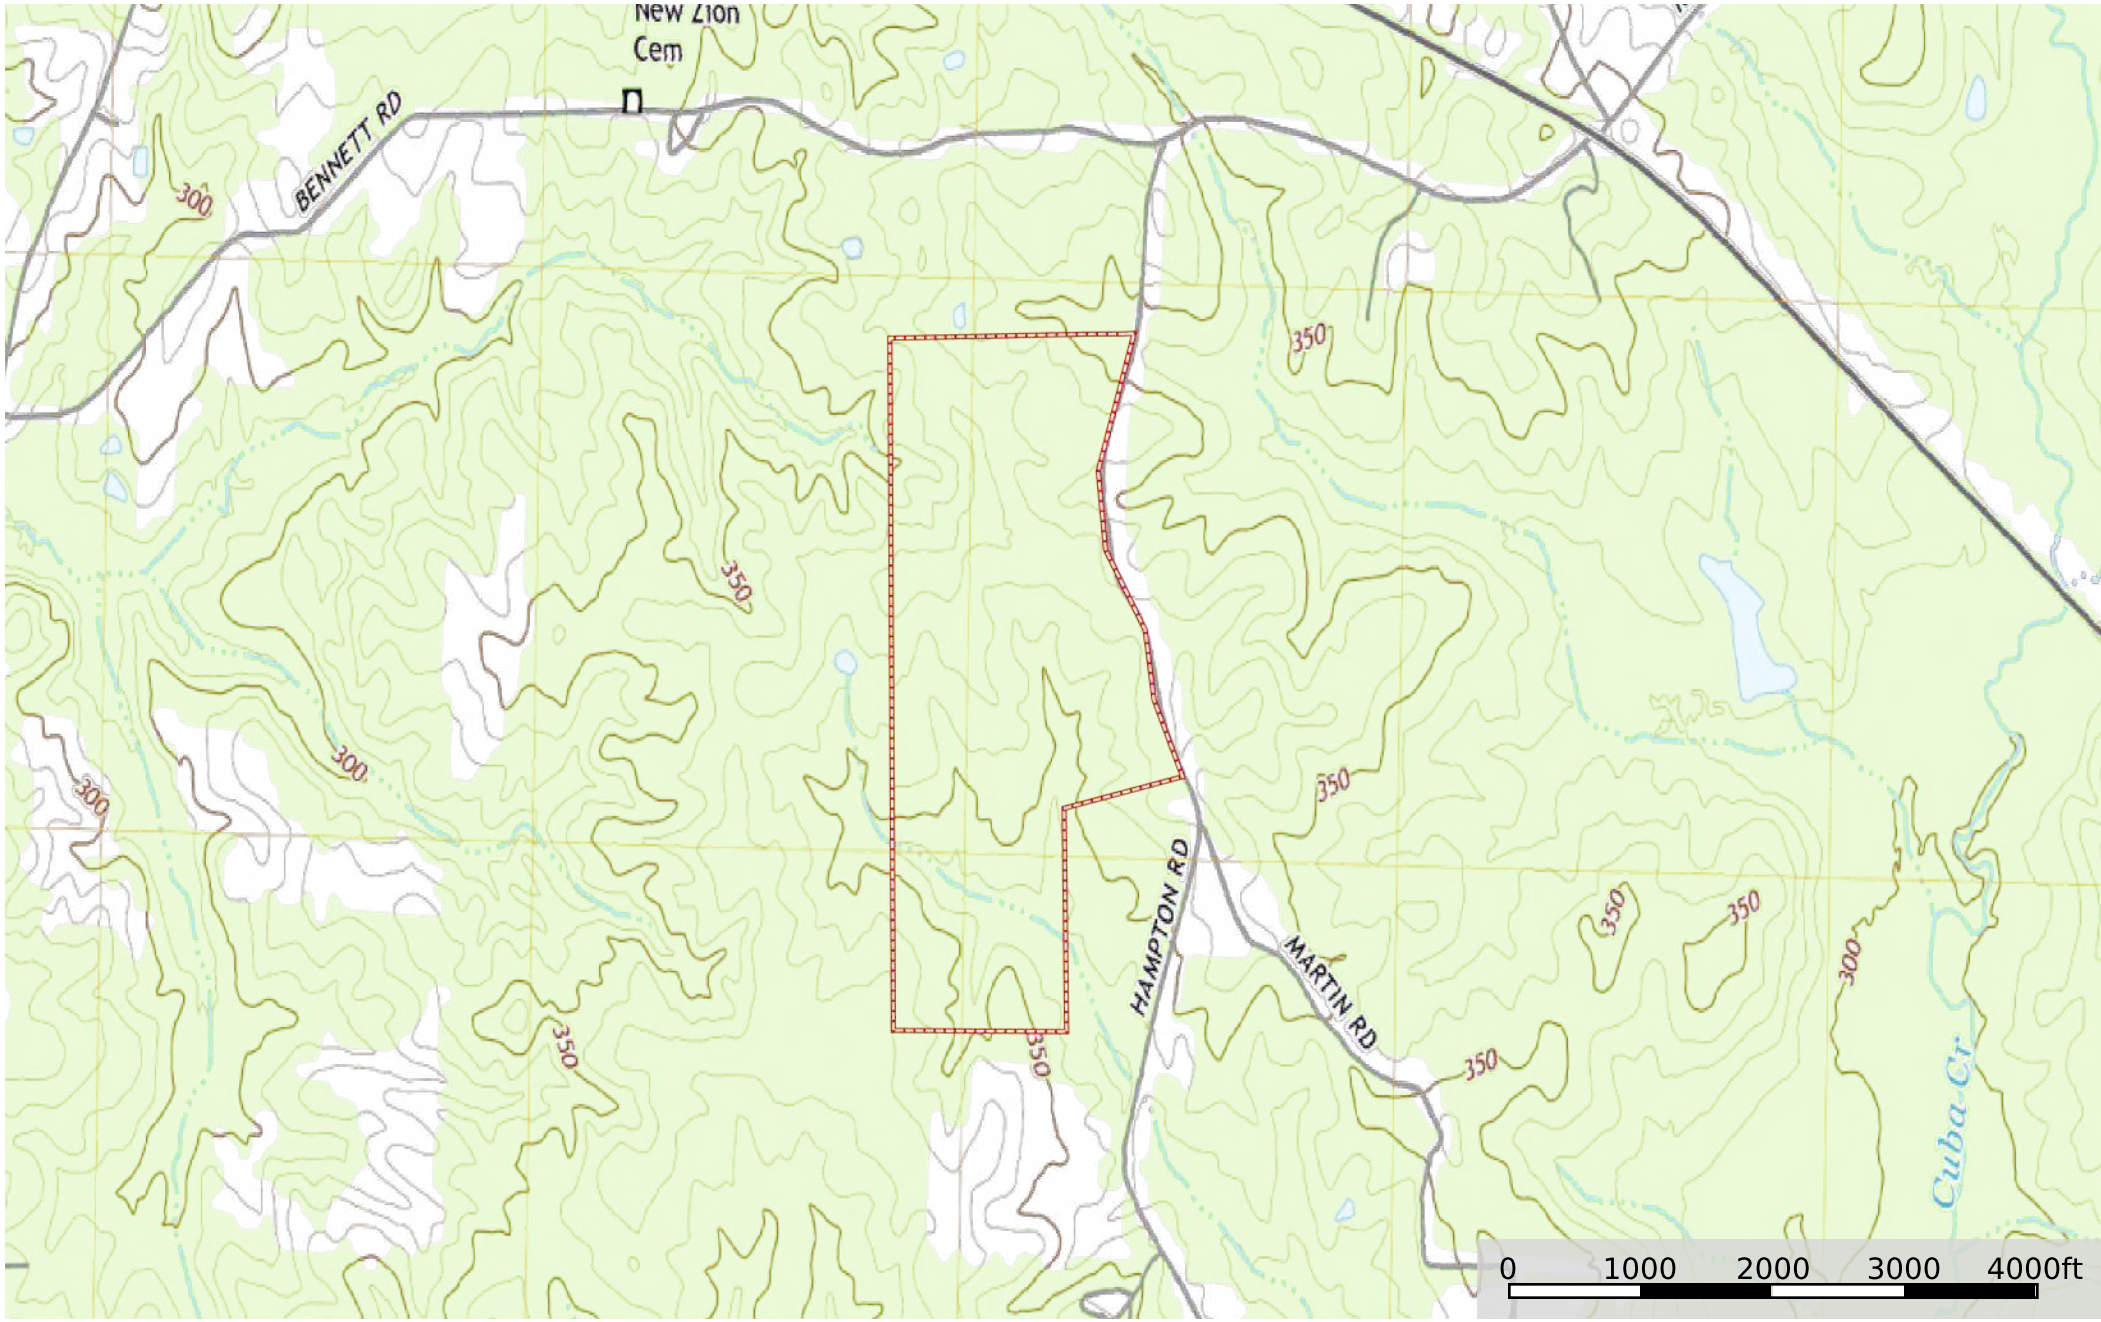

150 acres - Hampton Rd - Amite County

Amite County, Mississippi, 150 AC +/-

Google

Imagery ©2025 Airbus, CNES / Airbus, Landsat, Copernicus, Maxar Technologies

- Boundary
- Stream, Intermittent
- River/Creek
- Water Body

150 acres - Hampton Rd - Amite County

Amite County, Mississippi, 150 AC +/-

 Boundary

150 acres - Hampton Rd - Amite County

Amite County, Mississippi, 150 AC +/-

Boundary

150 acres - Hampton Rd - Amite County

Amite County, Mississippi, 150 AC +/-

 Boundary

150 acres - Hampton Rd - Amite County

Amite County, Mississippi, 150 AC +/-

mapbox

Blind Road / Trail Boundary