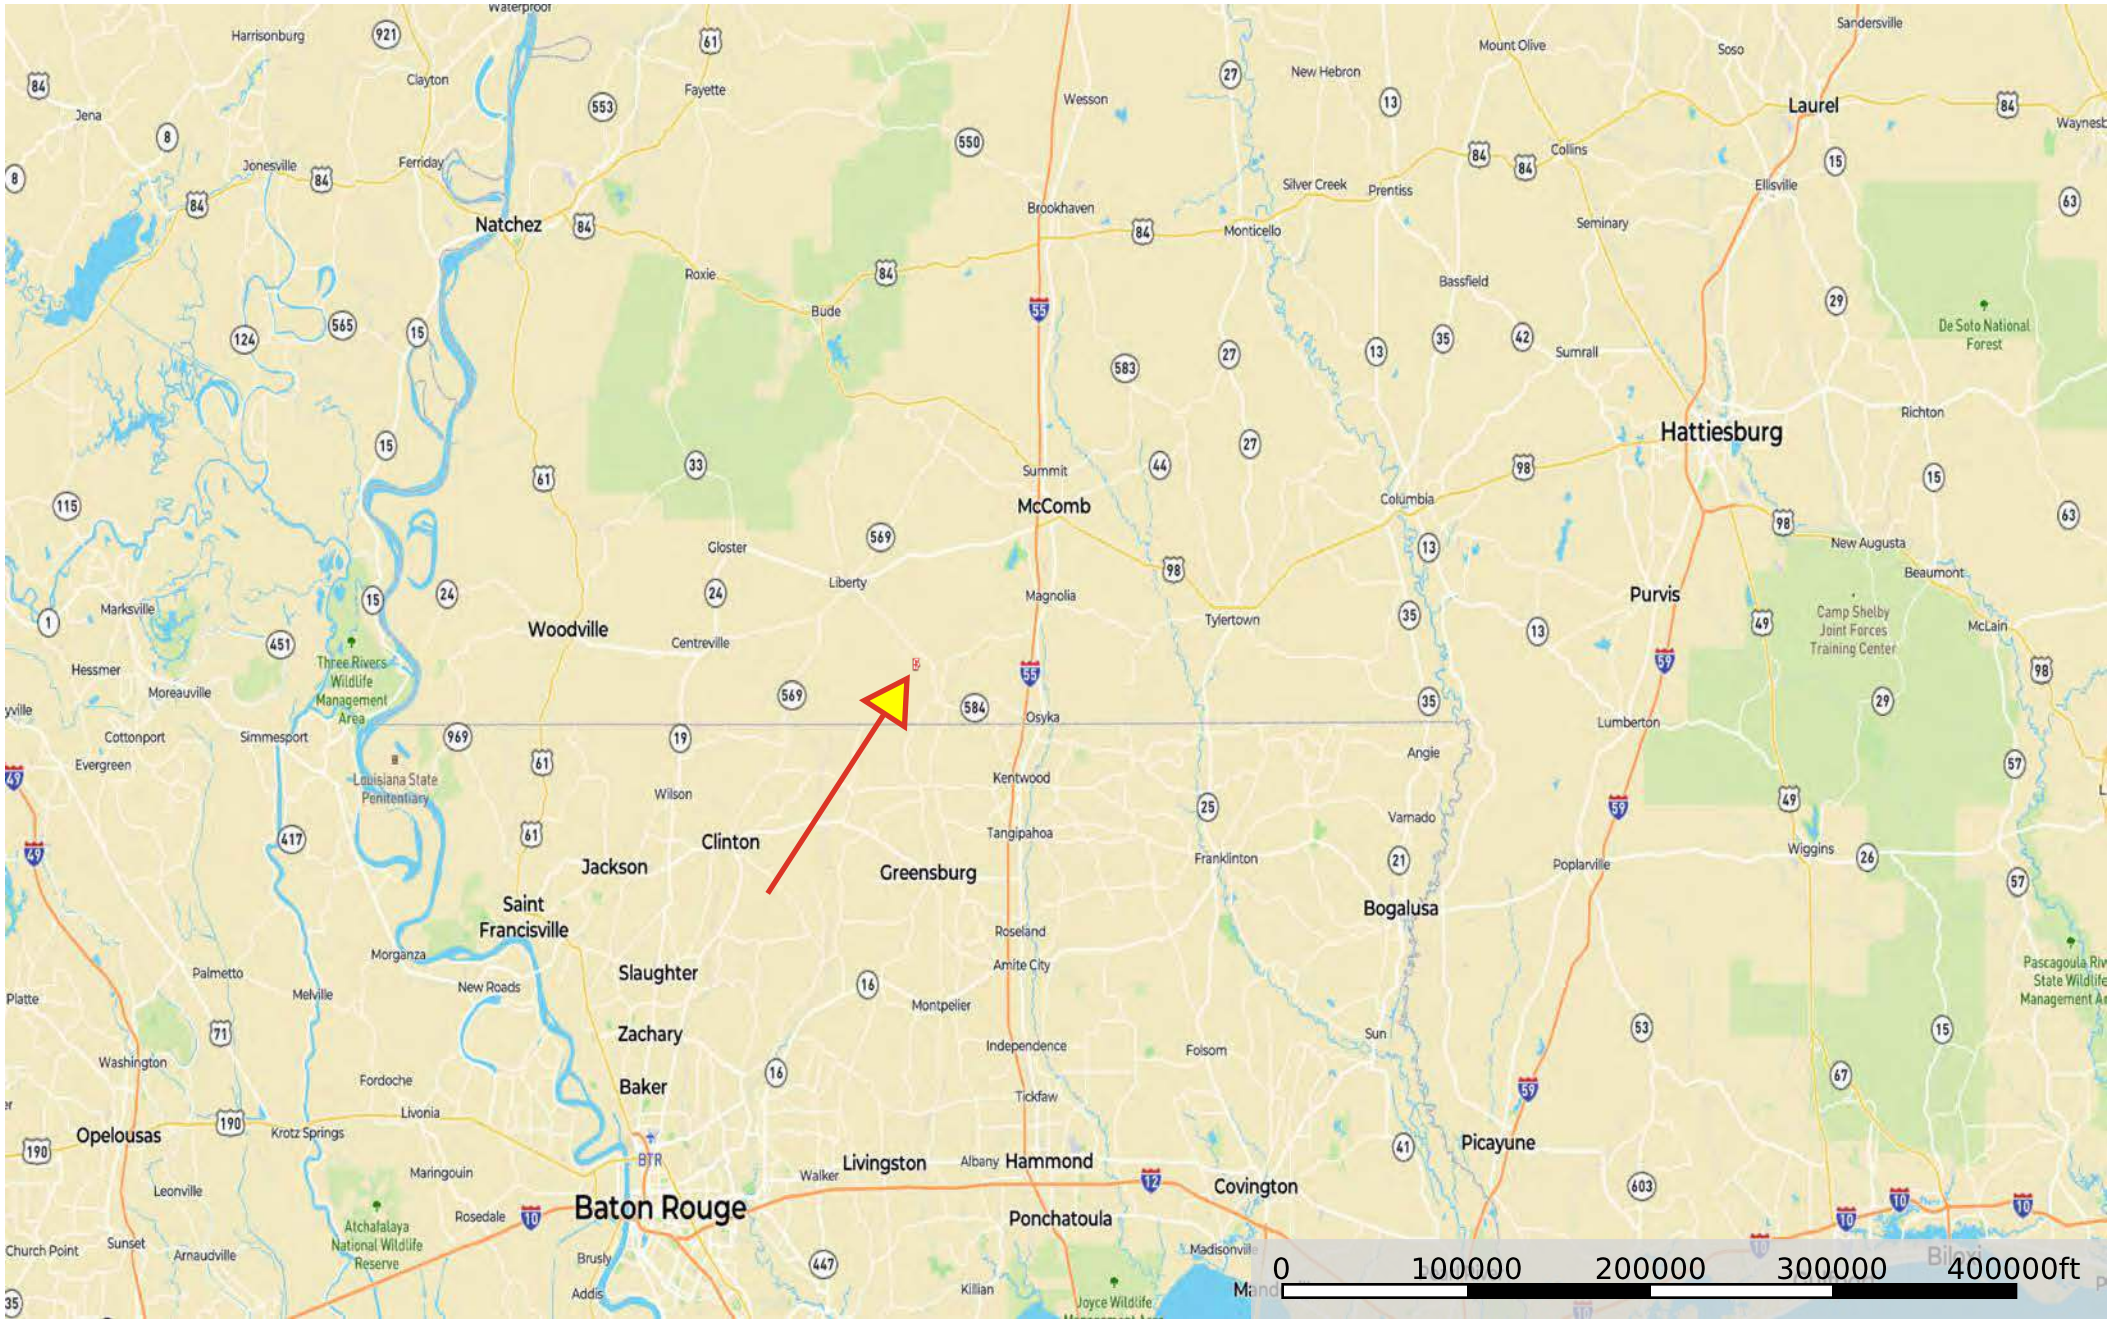

150 acres - Hampton Rd - Amite County

Amite County, Mississippi, 150 AC +/-

Google

Imagery ©2025 Airbus, CNES / Airbus, Landsat, Copernicus, Maxar Technologies

- Boundary
- Stream, Intermittent
- River/Creek
- Water Body

150 acres - Hampton Rd - Amite County

Amite County, Mississippi, 150 AC +/-

 Boundary

150 acres - Hampton Rd - Amite County

Amite County, Mississippi, 150 AC +/-

Boundary

150 acres - Hampton Rd - Amite County

Amite County, Mississippi, 150 AC +/-

 Boundary

150 acres - Hampton Rd - Amite County

Amite County, Mississippi, 150 AC +/-

mapbox

Blind Road / Trail Boundary