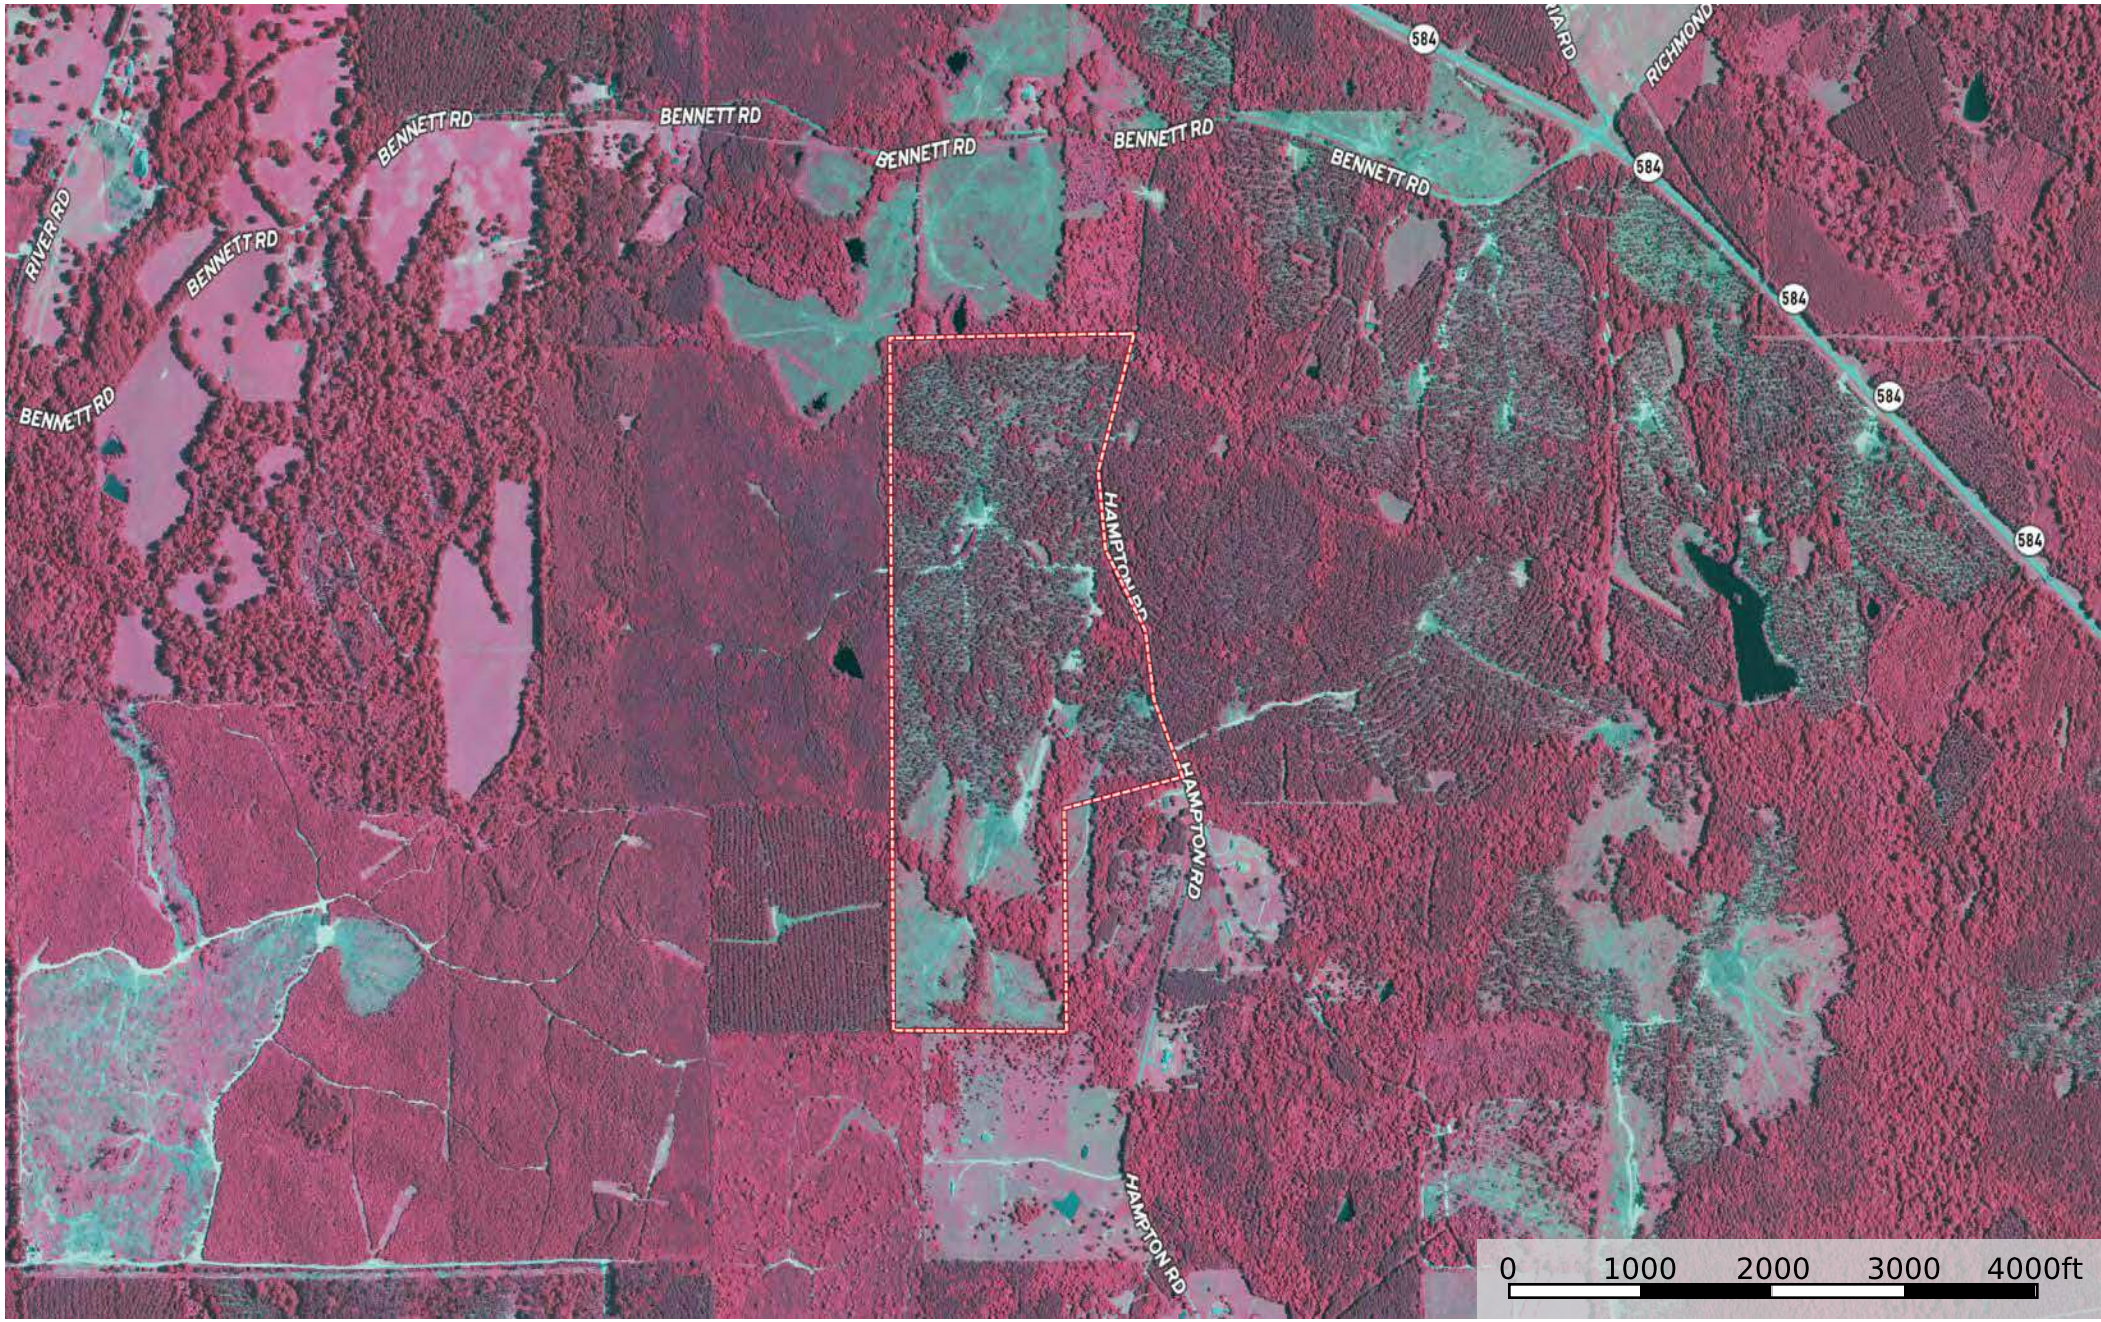

150 acres - Hampton Rd - Amite County

Amite County, Mississippi, 150 AC +/-

Boundary