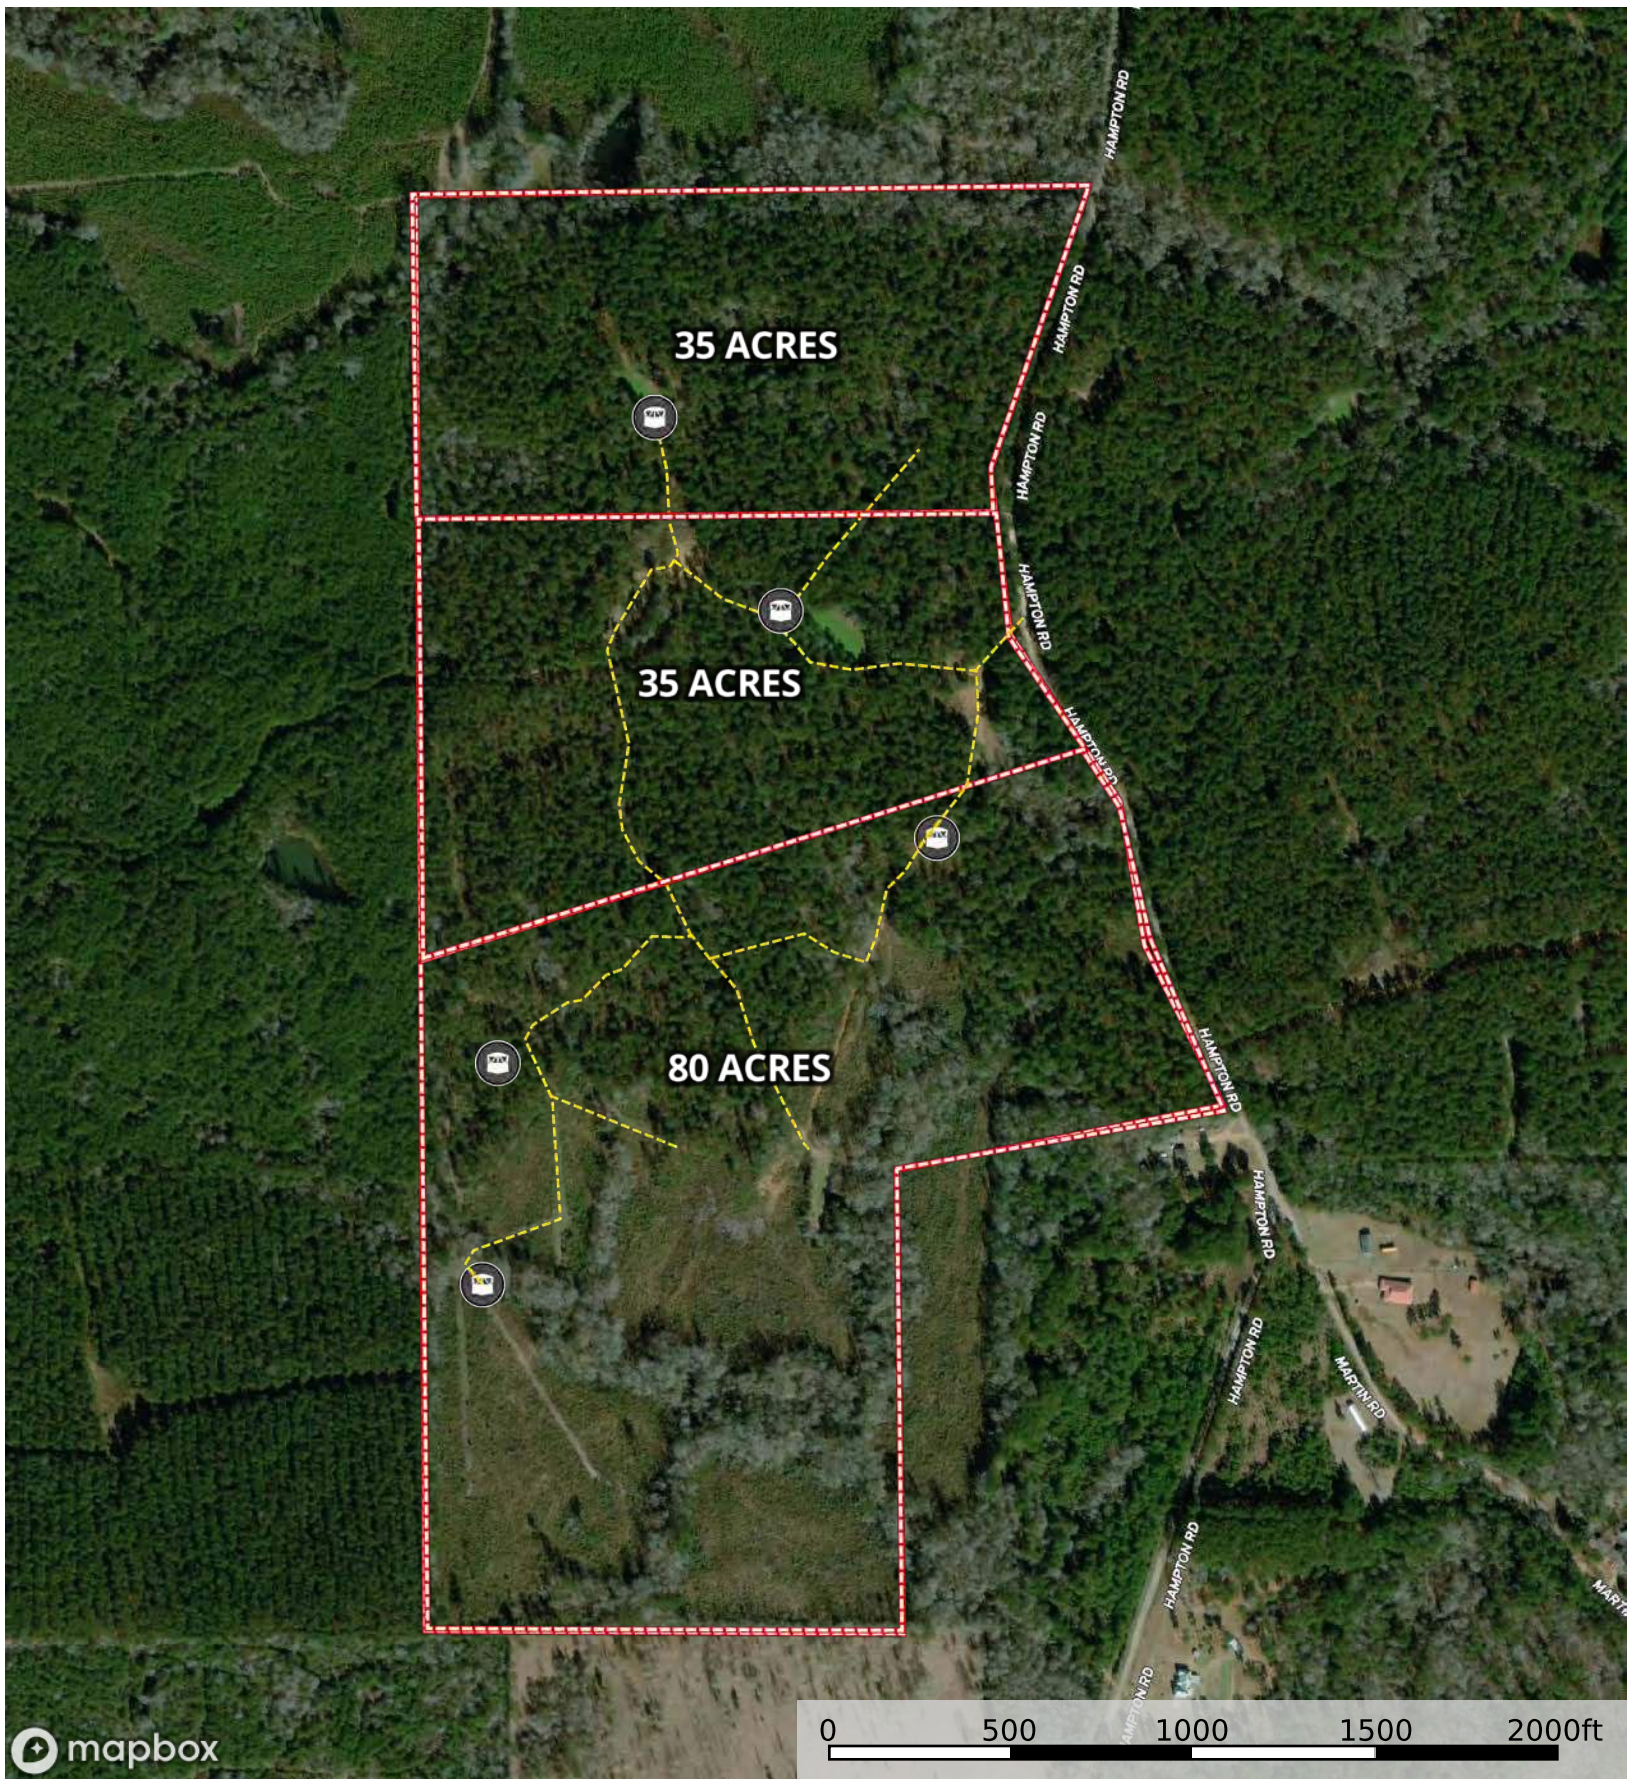

150 acres - Hampton Rd - Amite County

Amite County, Mississippi, 150 AC +/-

Google

Imagery ©2025 Airbus, CNES / Airbus, Landsat, Copernicus, Maxar Technologies

- Boundary
- Stream, Intermittent
- River/Creek
- Water Body

150 acres - Hampton Rd - Amite County

Amite County, Mississippi, 150 AC +/-

 Boundary

150 acres - Hampton Rd - Amite County

Amite County, Mississippi, 150 AC +/-

Boundary

150 acres - Hampton Rd - Amite County

Amite County, Mississippi, 150 AC +/-

 Boundary

150 acres - Hampton Rd - Amite County

Amite County, Mississippi, 150 AC +/-

mapbox

Blind Road / Trail Boundary