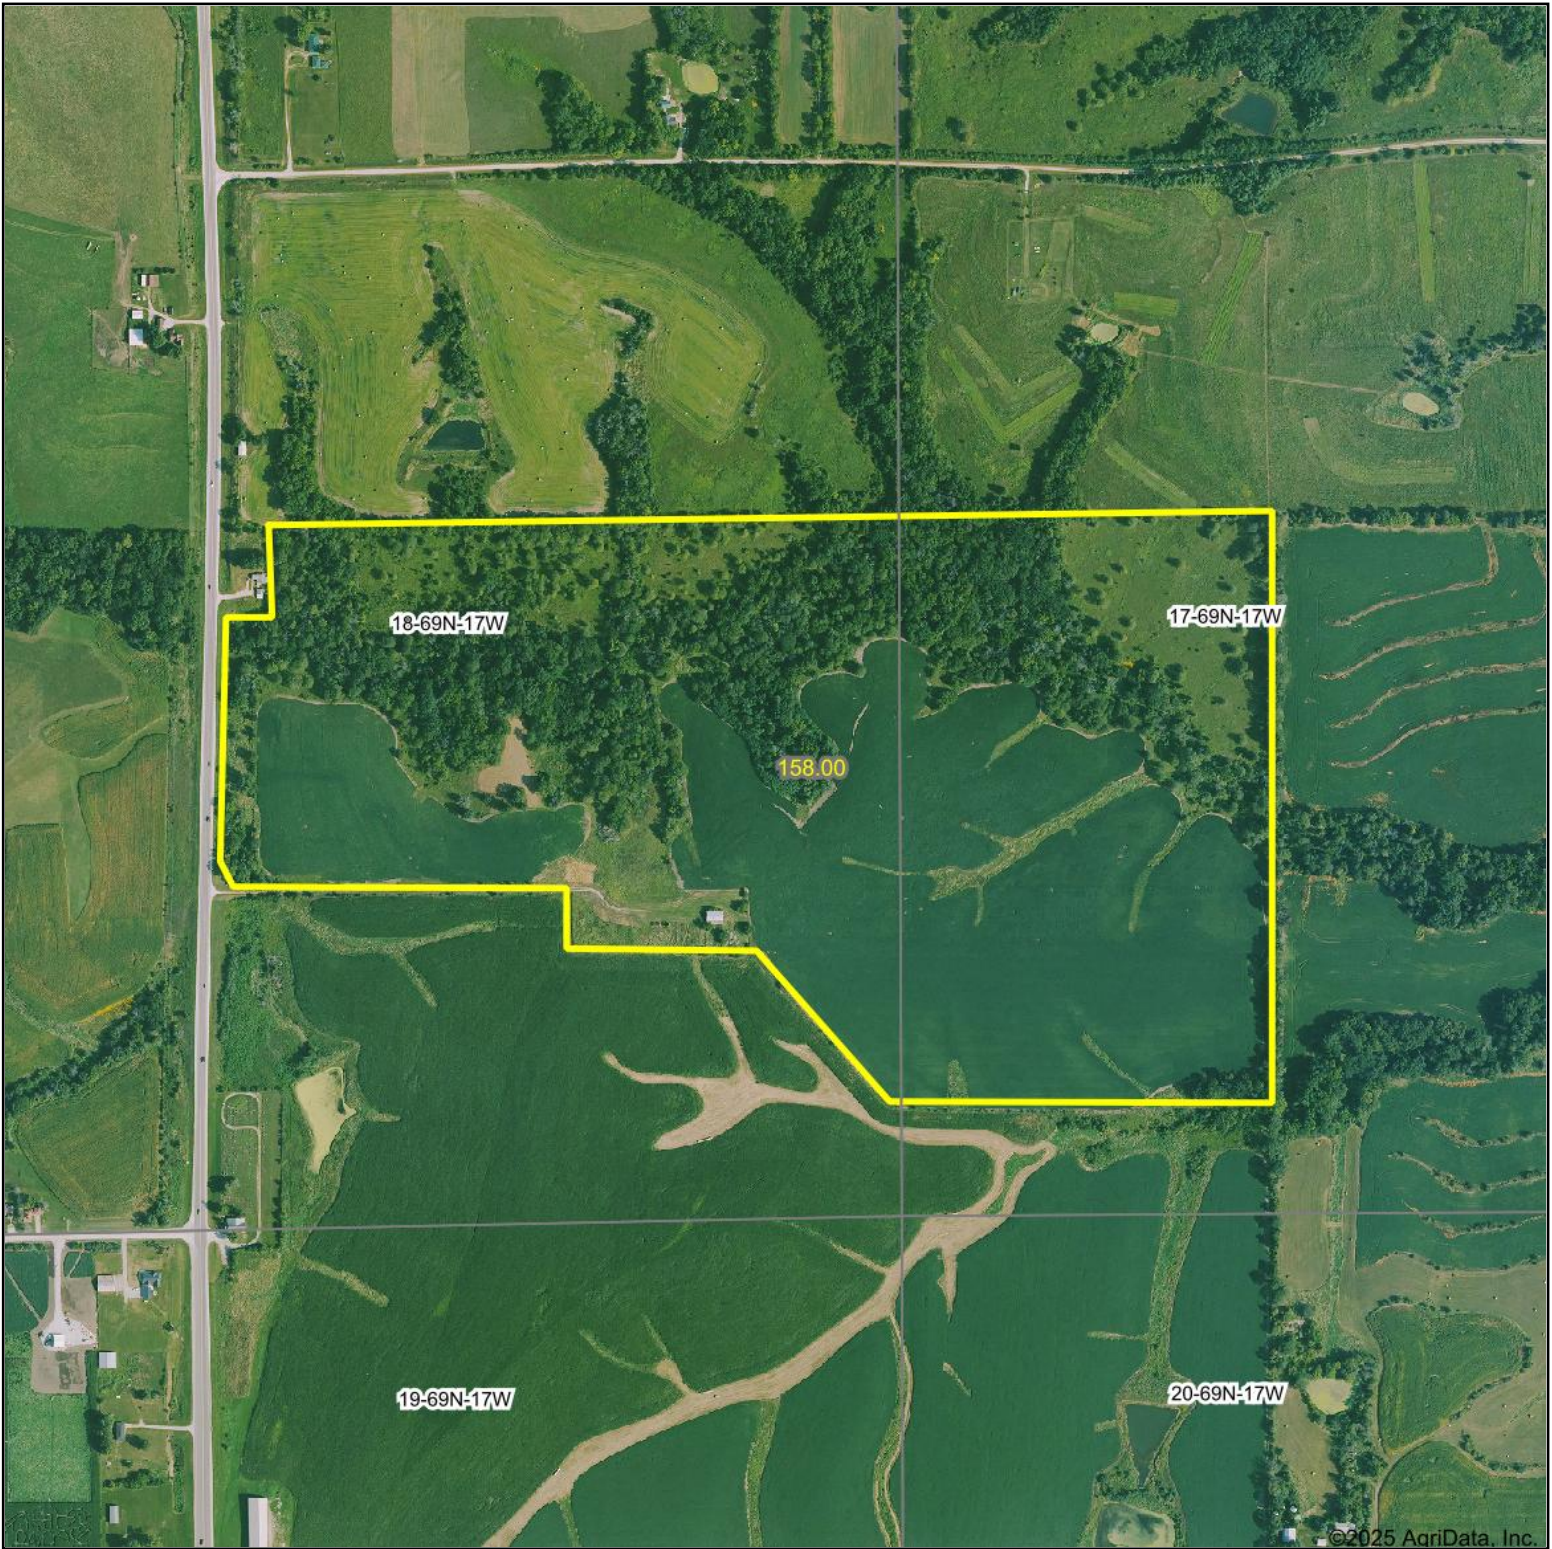

Aerial Map

Boundary Lines Are Approximate

©2025 AgriData, Inc.

Hawkeye Farm Mgmt & Real Estate

United Country
Real Estate
22 N Main, Albia IA Phone: 641-952-7796
Email: hawkeye@uclous.com
Fax: 641-952-7796 Website: www.uclous.com
www.iowawhitetailfarms.com

Boundary Center: 40° 46' 23.41, -92° 51' 3.12

0ft 822ft 1645ft

Maps Provided By:
surety
CUSTOMIZED ONLINE MAPPING
© AgriData, Inc. 2023 www.AgrIDataInc.com

18-69N-17W
Appanoose County
Iowa

2/5/2025