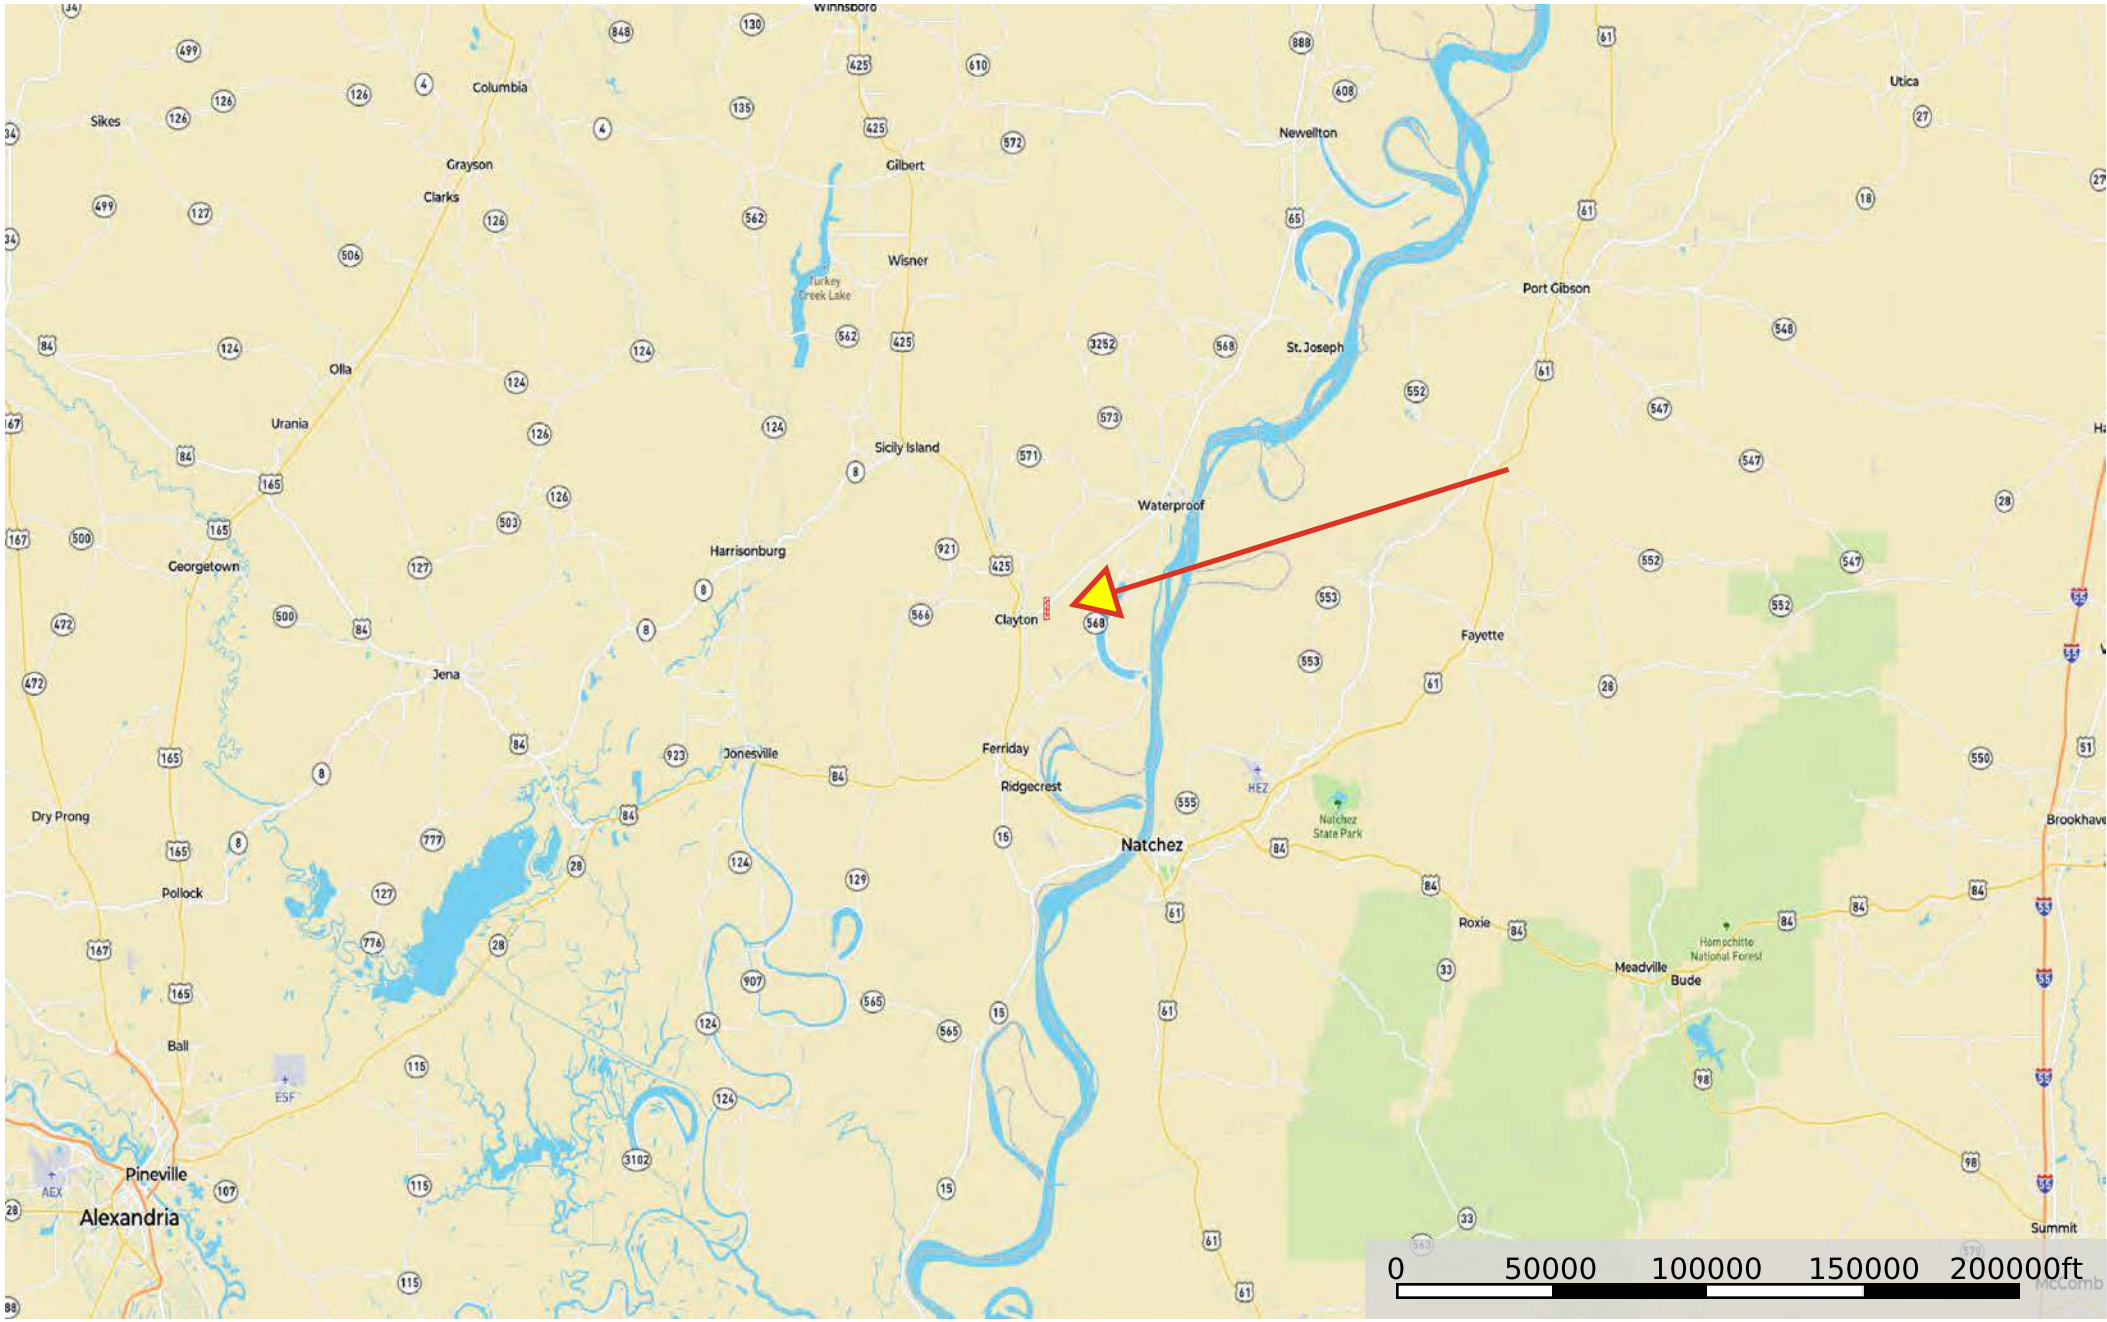

# ca 112 concordia parish Louisiana, AC +/-

 Boundary

 Boundary

 Boundary     Stream, Intermittent     River/Creek     Water Body