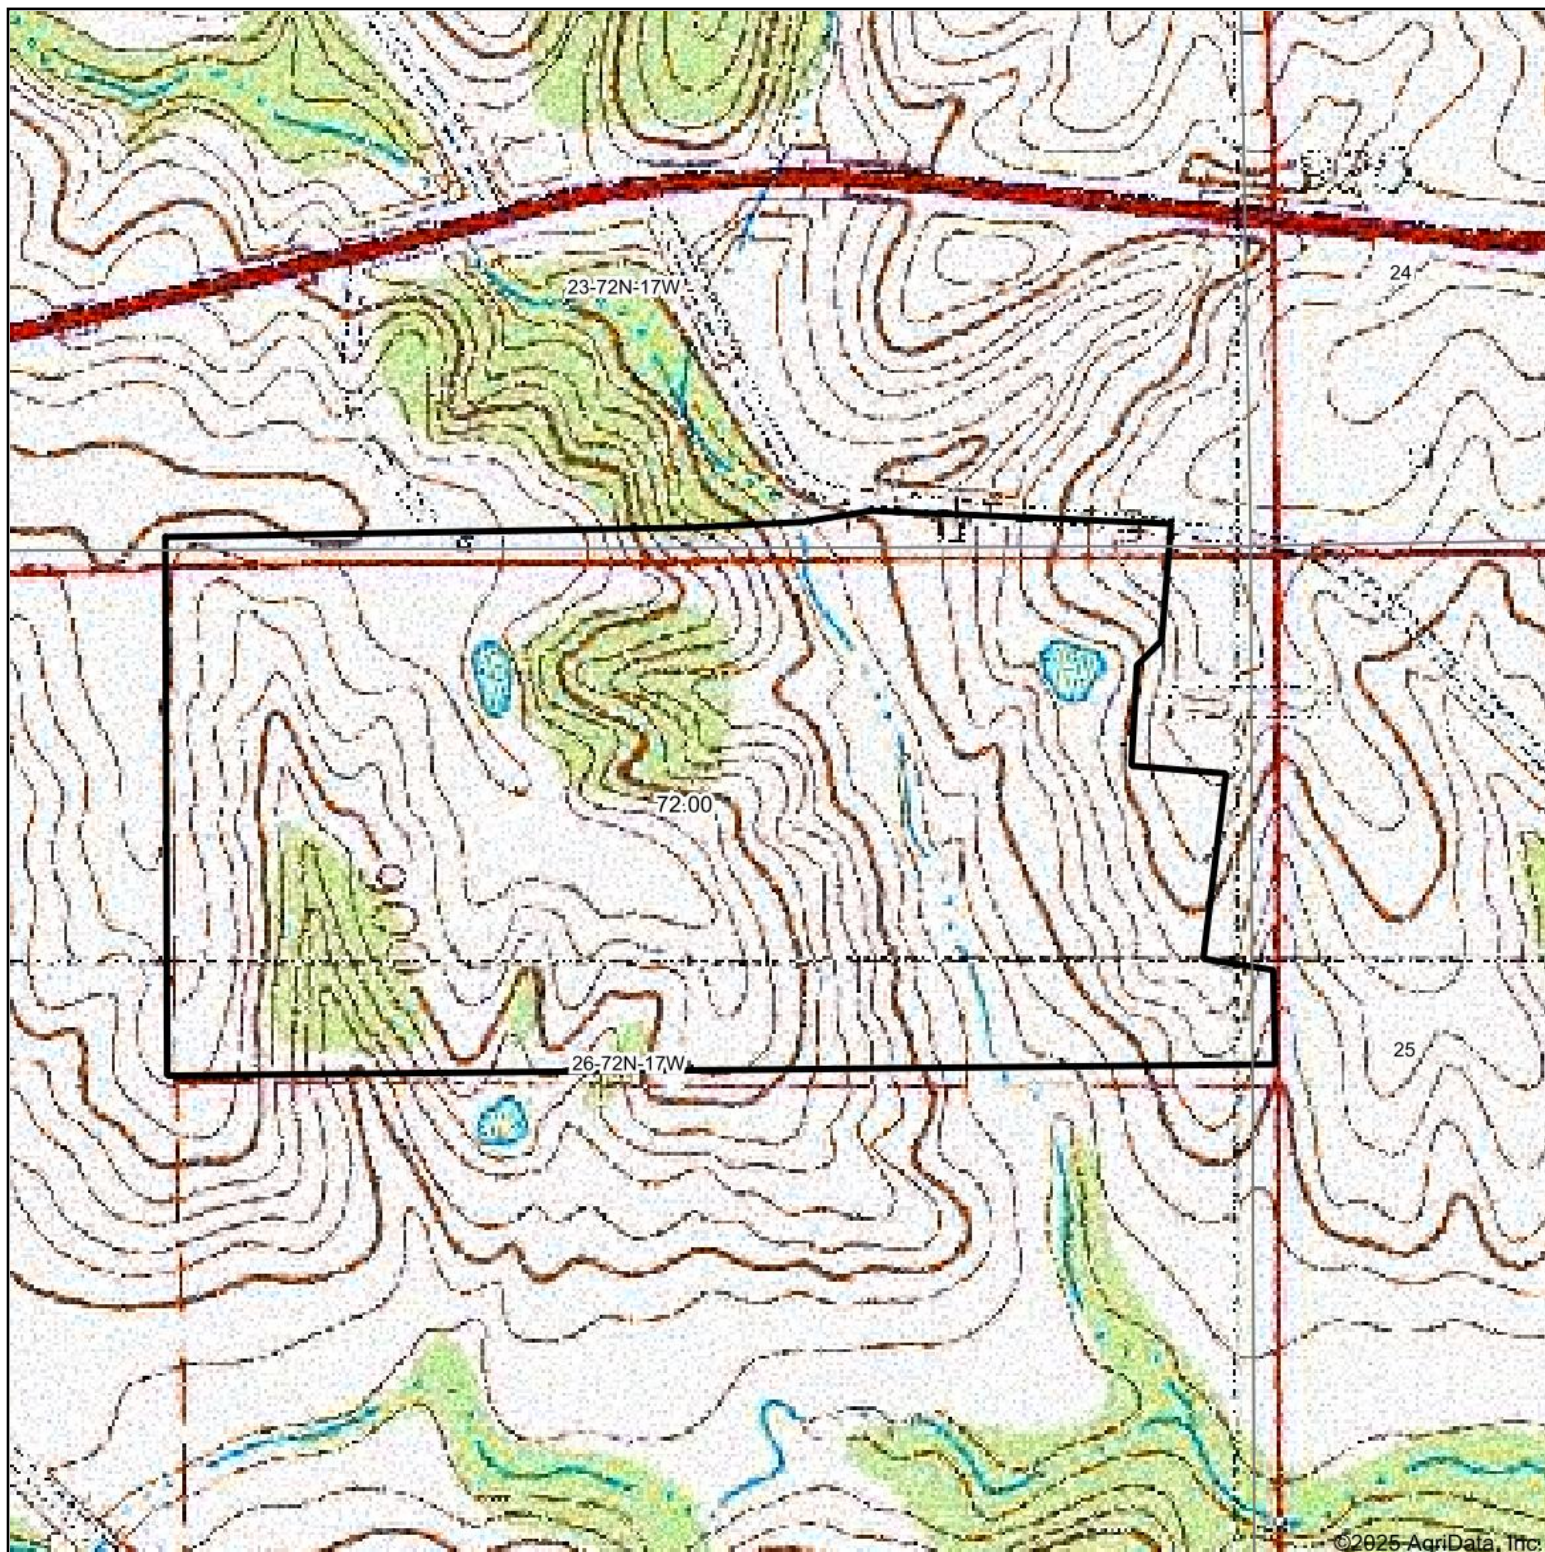

Topography Map

Boundary Lines Are Approximate

©2025 AgriData, Inc.

Hawkeye Farm Mgmt & Real Estate

Map Center: 41° 0' 50.62, -92° 46' 40.83

26-72N-17W
Monroe County
Iowa

6/26/2025

Maps Provided By:

© AgriData, Inc. 2023

www.AgriDataInc.com