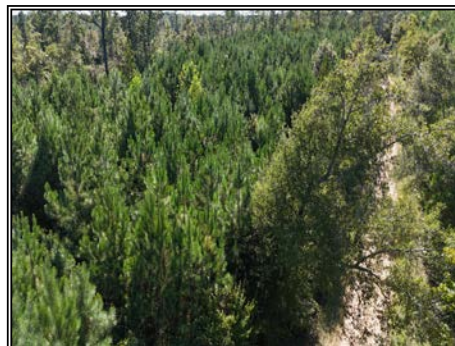

$119,000

43.88± Acres
MLS #216525

Hunter Smith
hunter@hunterrenergycorp.com
Office: (601) 250-0017
Cell: (318) 245-6965
SouthernStatesRealty.com