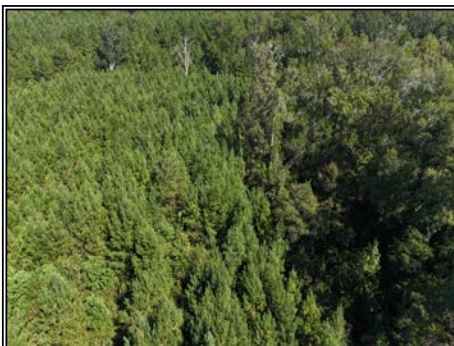

$119,000

43.88± Acres
MLS #216525

Hunter Smith
hunter@hunterrenergycorp.com
Office: (601) 250-0017
Cell: (318) 245-6965
SouthernStatesRealty.com