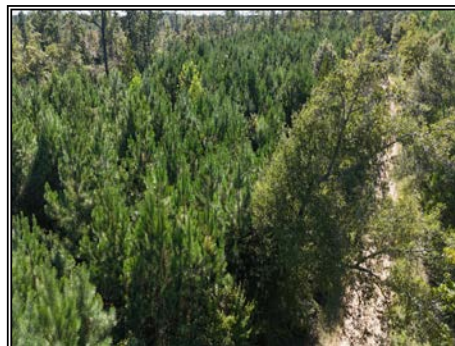

$112,500

43.88± Acres
MLS #216525

Hunter Smith
hunter@hunterrenergycorp.com
Office: (601) 250-0017
Cell: (318) 245-6965
SouthernStatesRealty.com