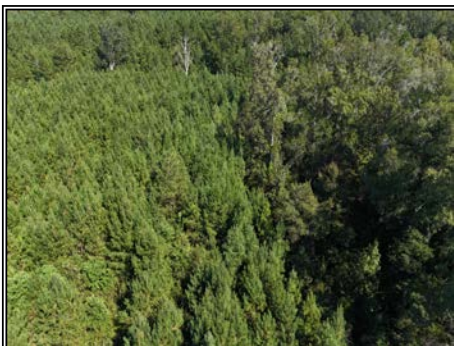

$112,500

43.88± Acres
MLS #216525

Hunter Smith
hunter@hunterrenergycorp.com
Office: (601) 250-0017
Cell: (318) 245-6965
SouthernStatesRealty.com