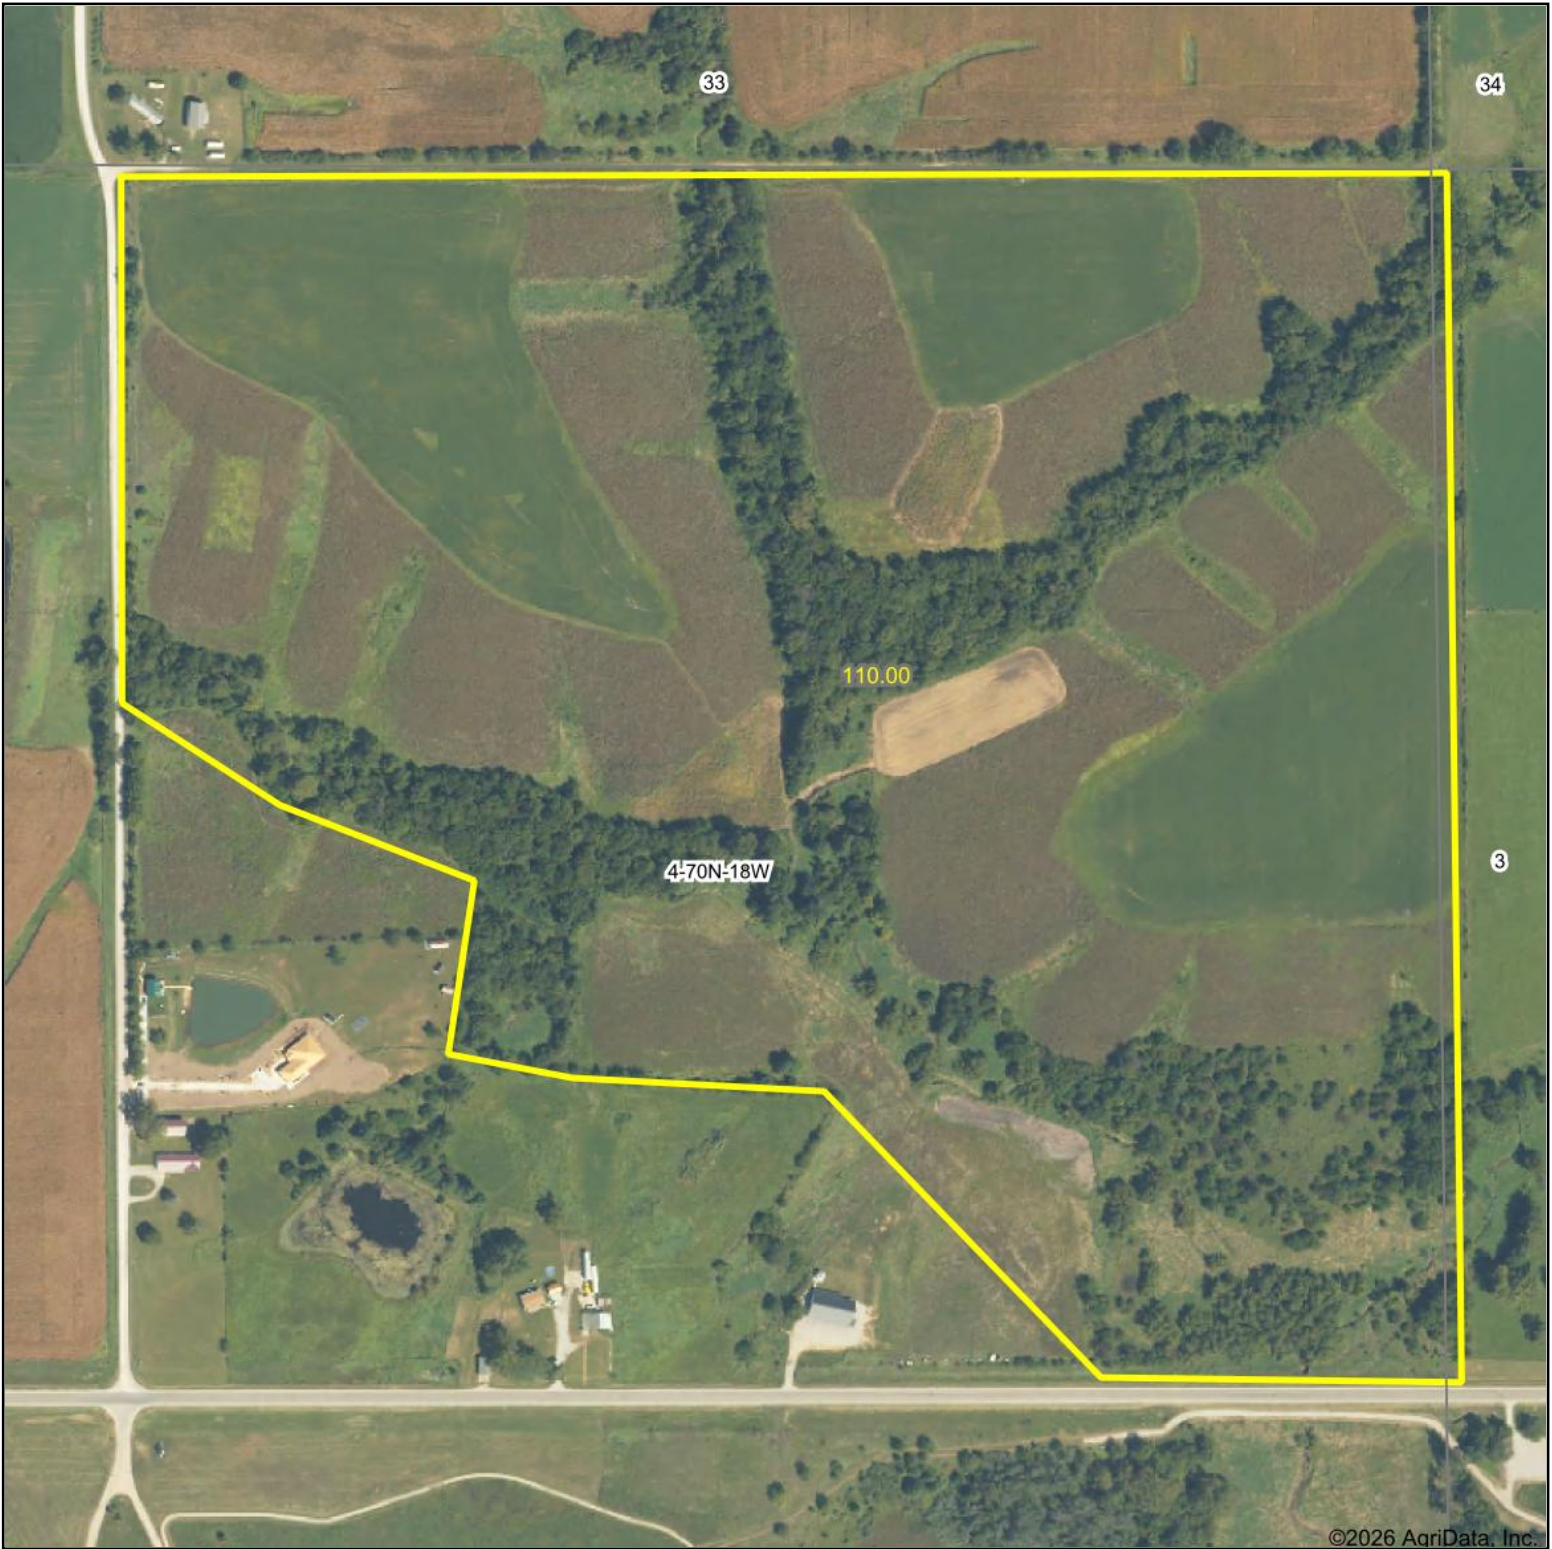

Aerial Map

Boundary Lines Are Approximate

©2026 AgriData, Inc.

**Hawkeye
Real Estate**

Boundary Center: 40° 53' 42.59, -92° 55' 49.75

4-70N-18W

**Appanoose County
Iowa**

Maps Provided By: