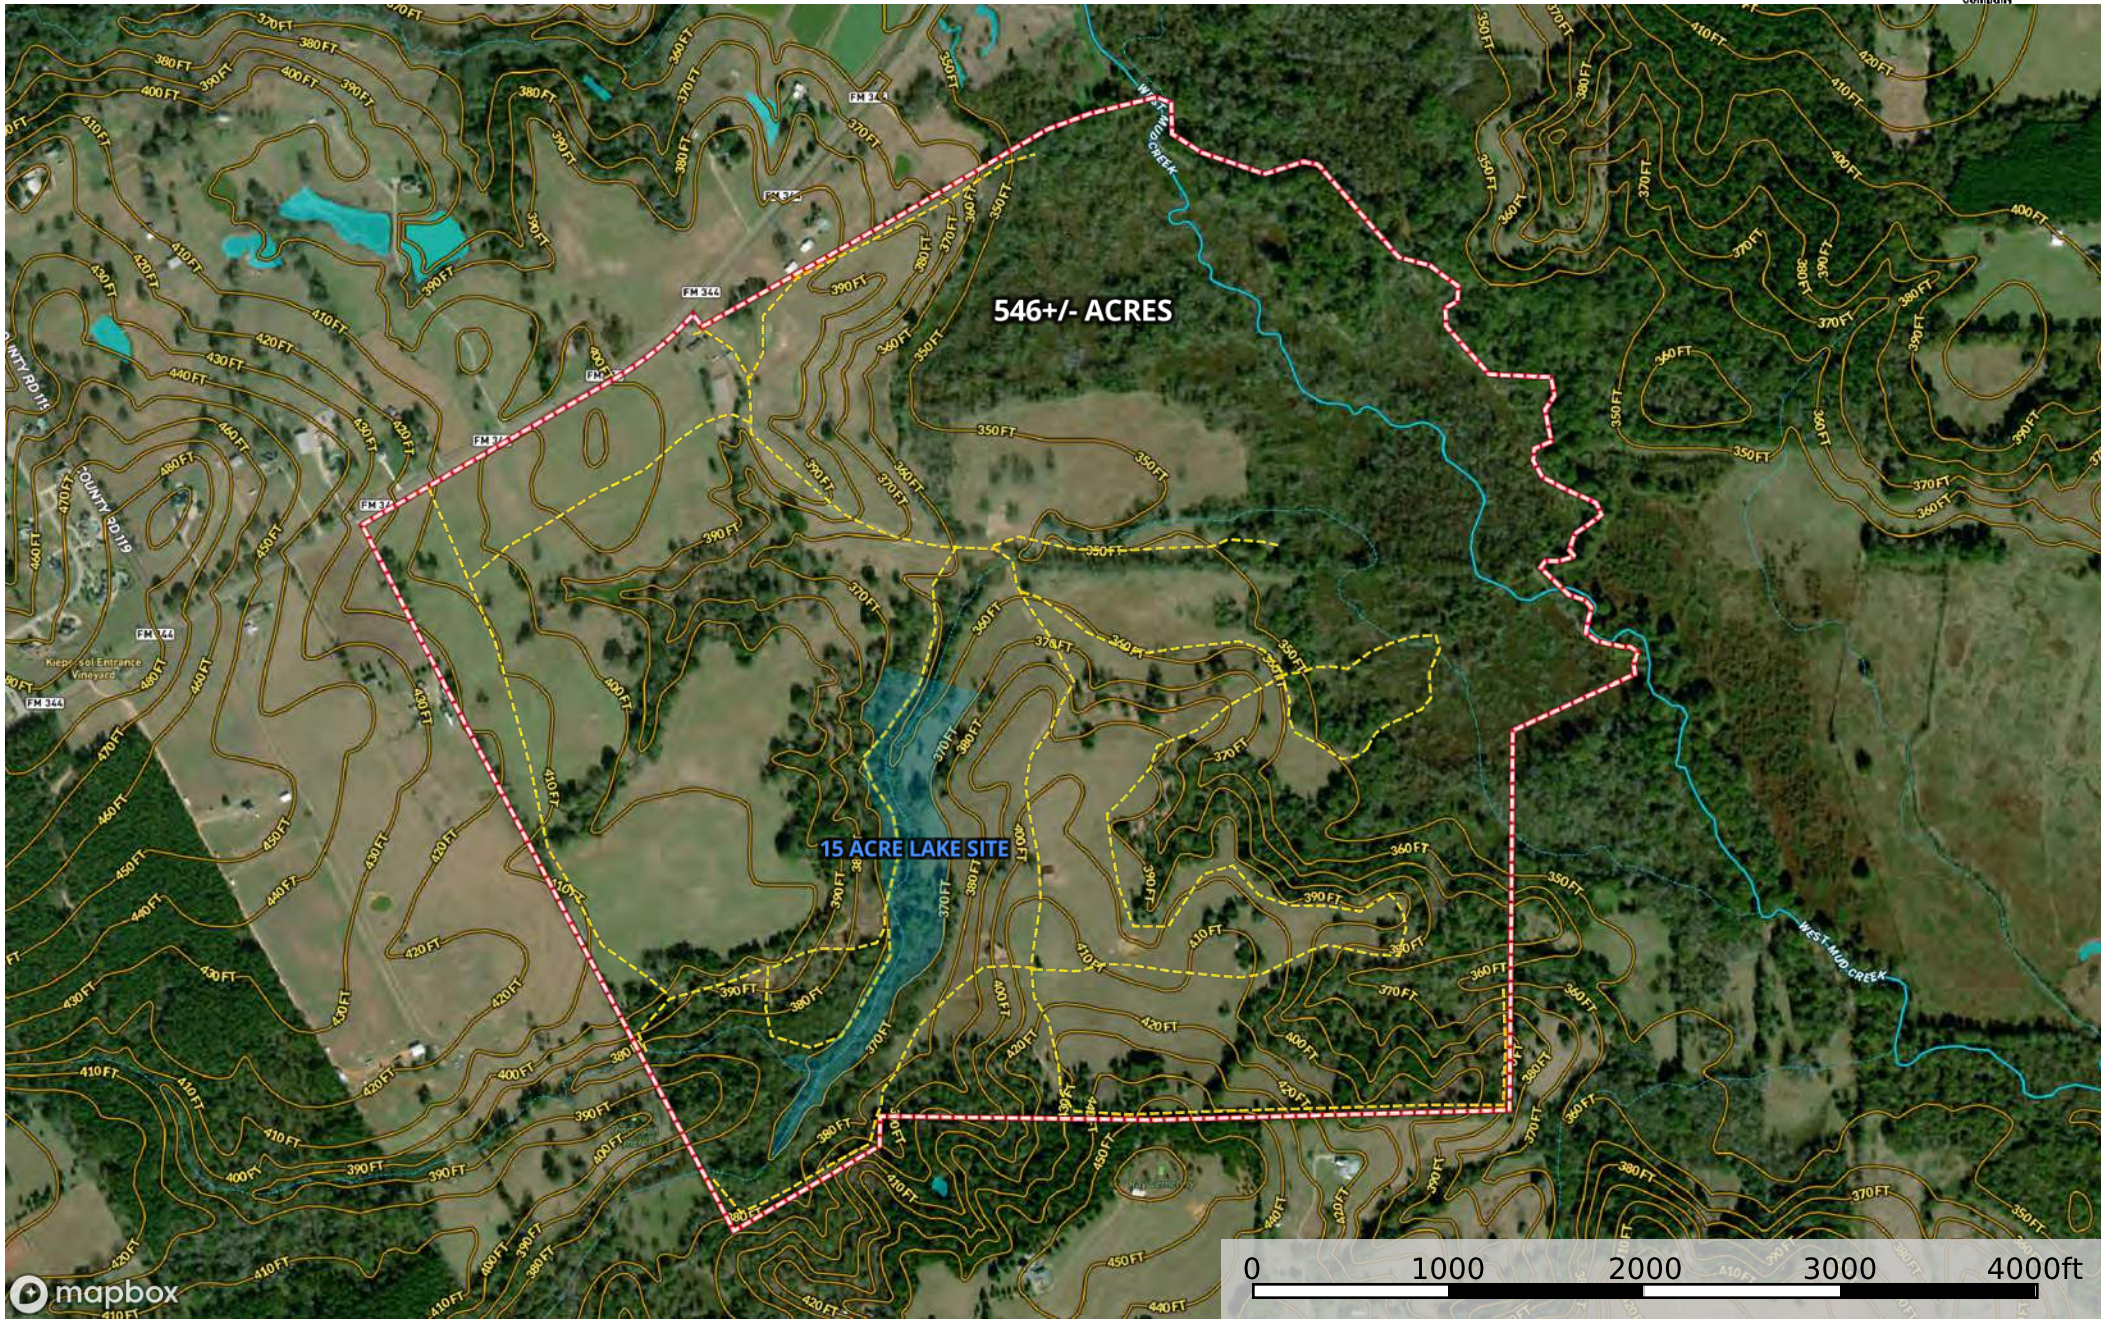

7P Ranch Bullard TX 546 acres

Texas, 546 AC +/-

- Road / Trail
- Pond / Tank
- Boundary
- Stream, Intermittent
- River/Creek
- Water Body