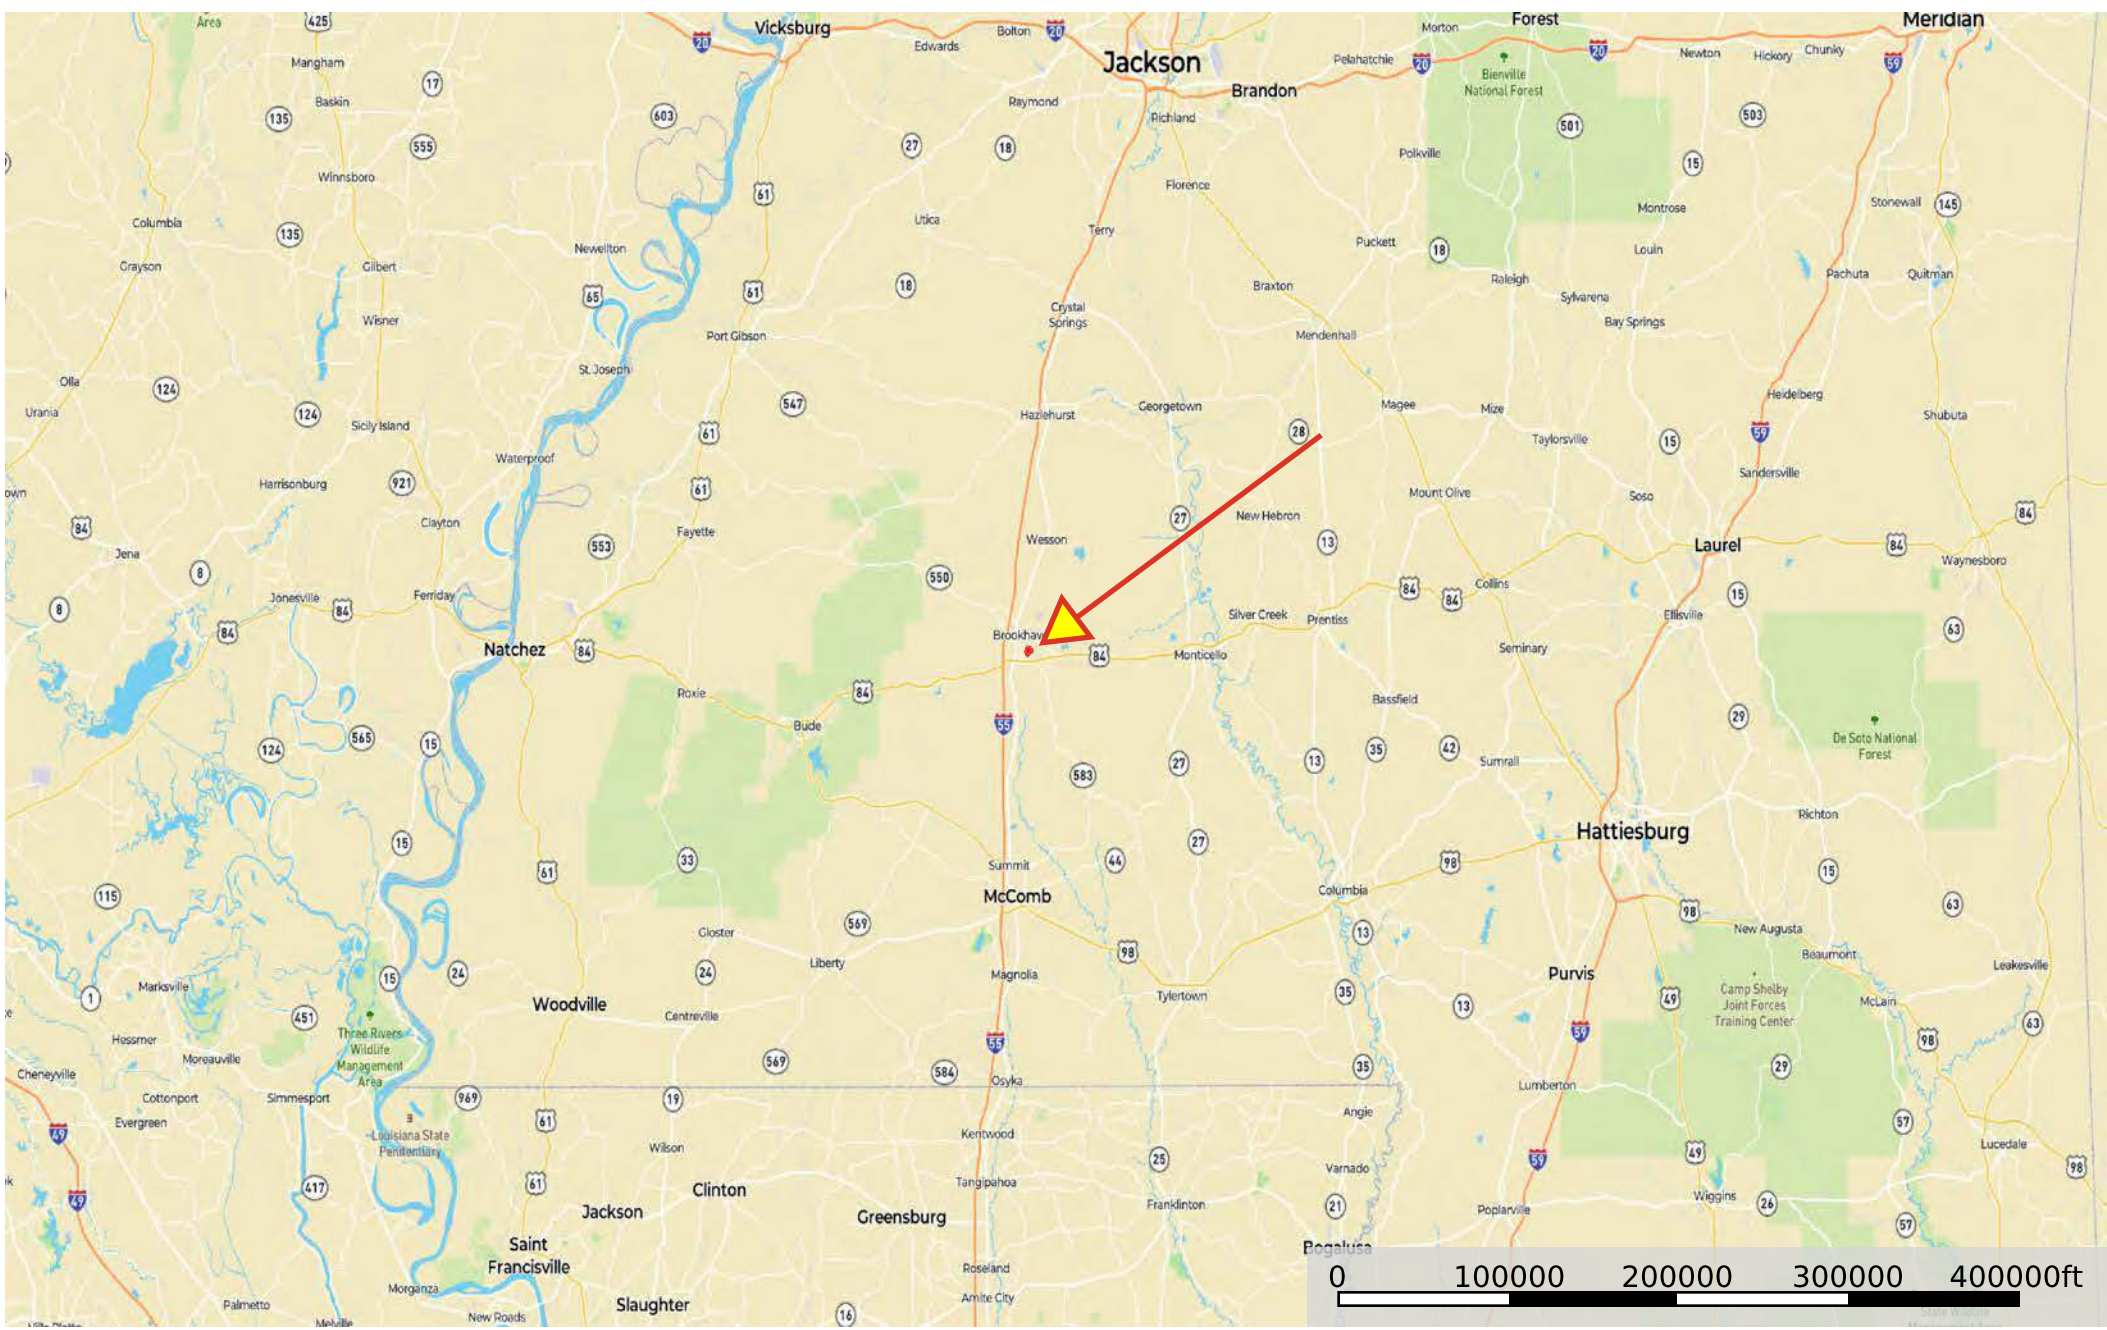

# JD-Lofton 160 acres

Mississippi, AC +/-

 Boundary

# JD-Lofton 160 acres Mississippi, AC +/-

**JD-Lofton 160 acres**  
Mississippi, AC +/-

 Boundary