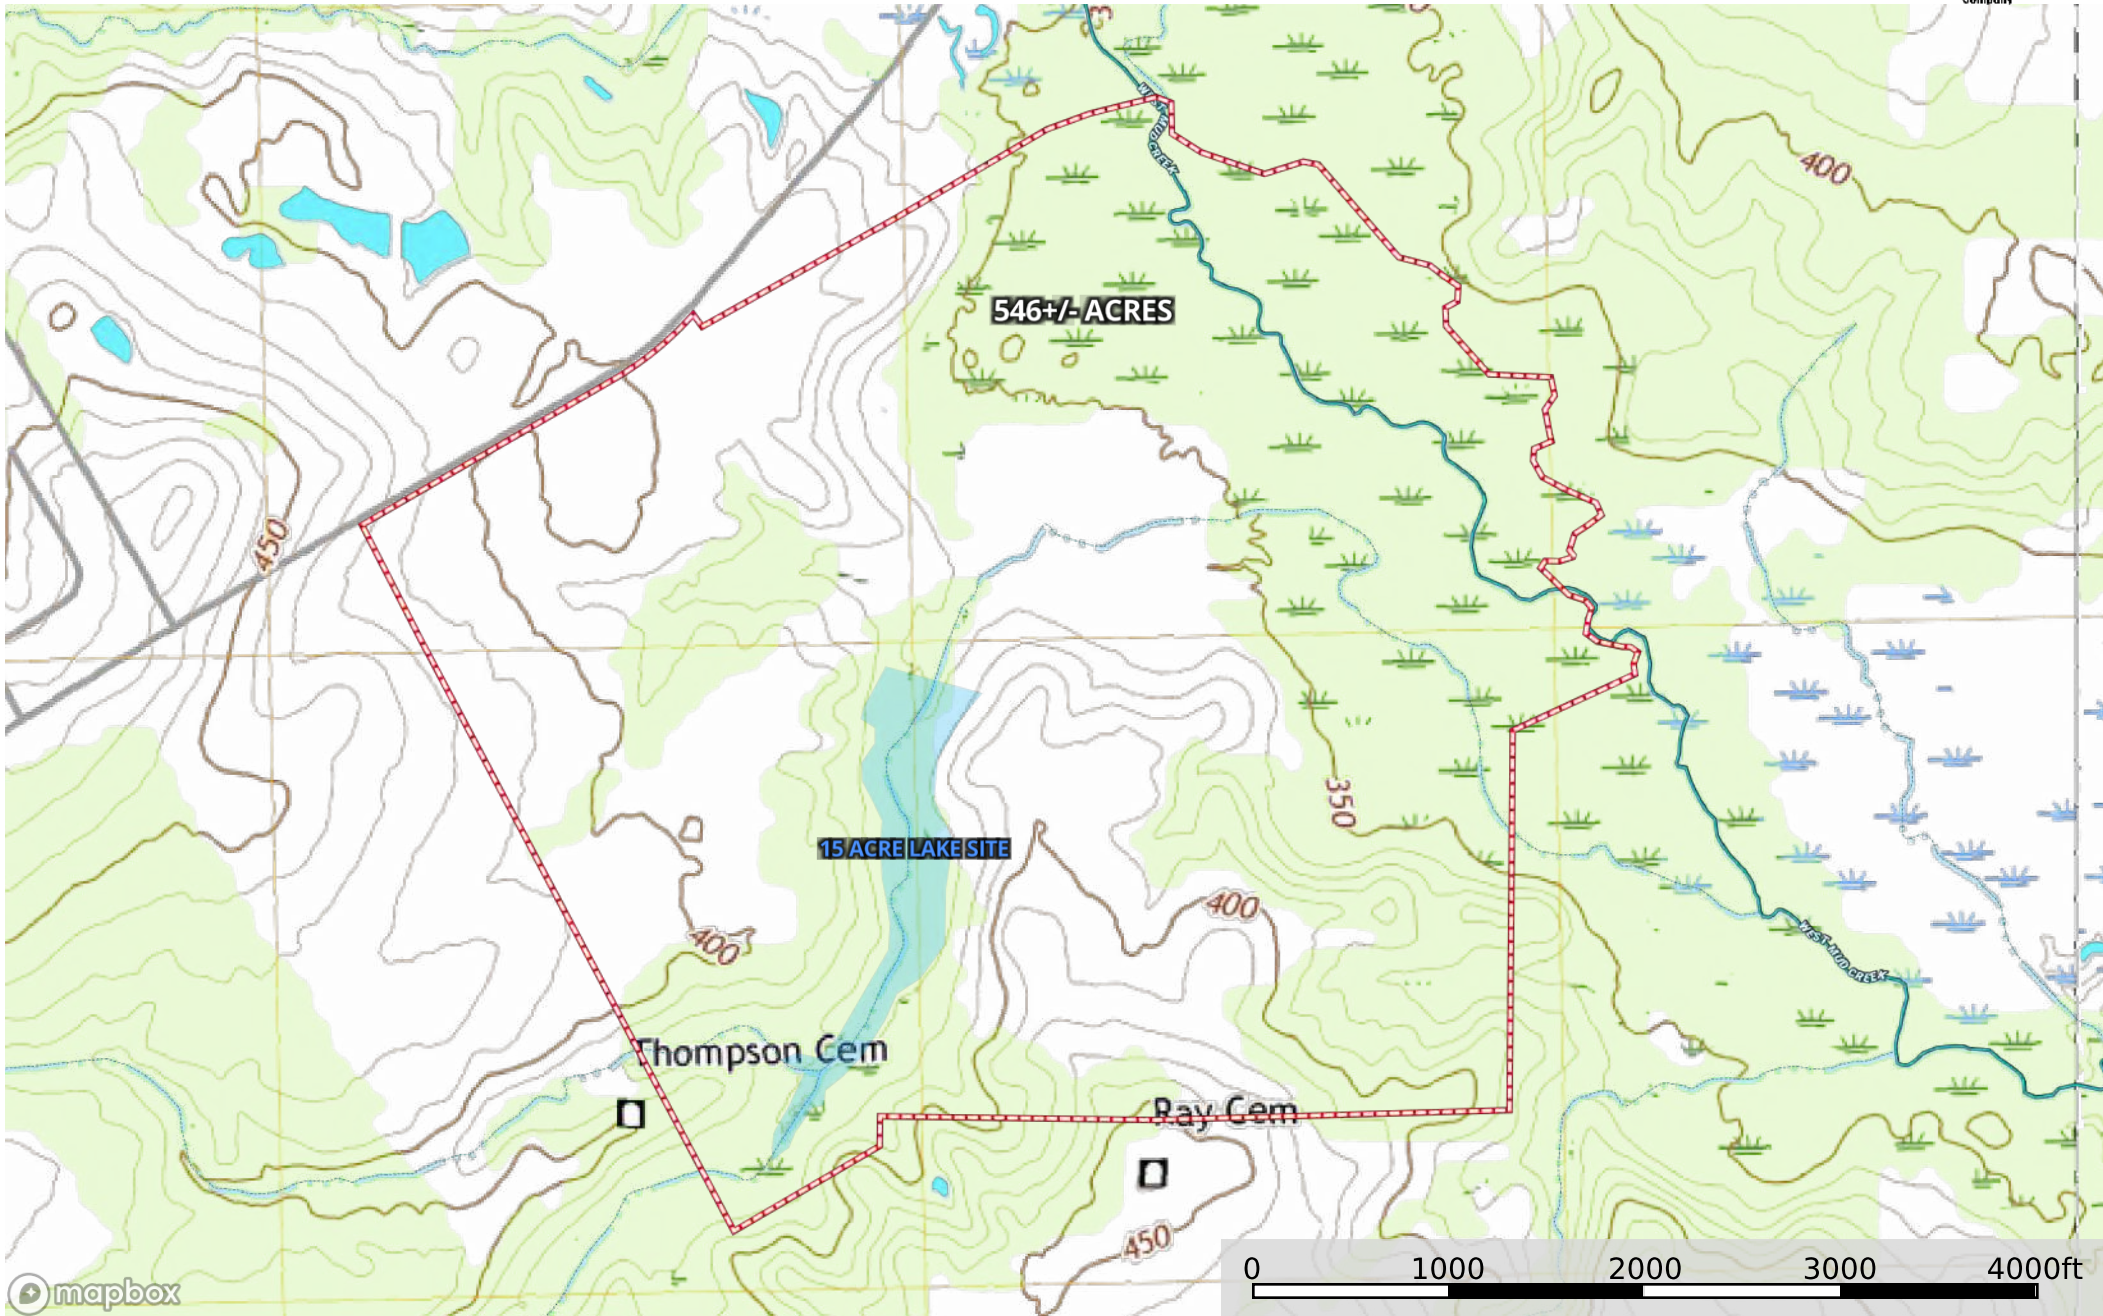

7P Ranch Bullard TX 546 acres

Texas, 546 AC +/-

- Pond / Tank
- Boundary
- Stream, Intermittent
- River/Creek
- Water Body