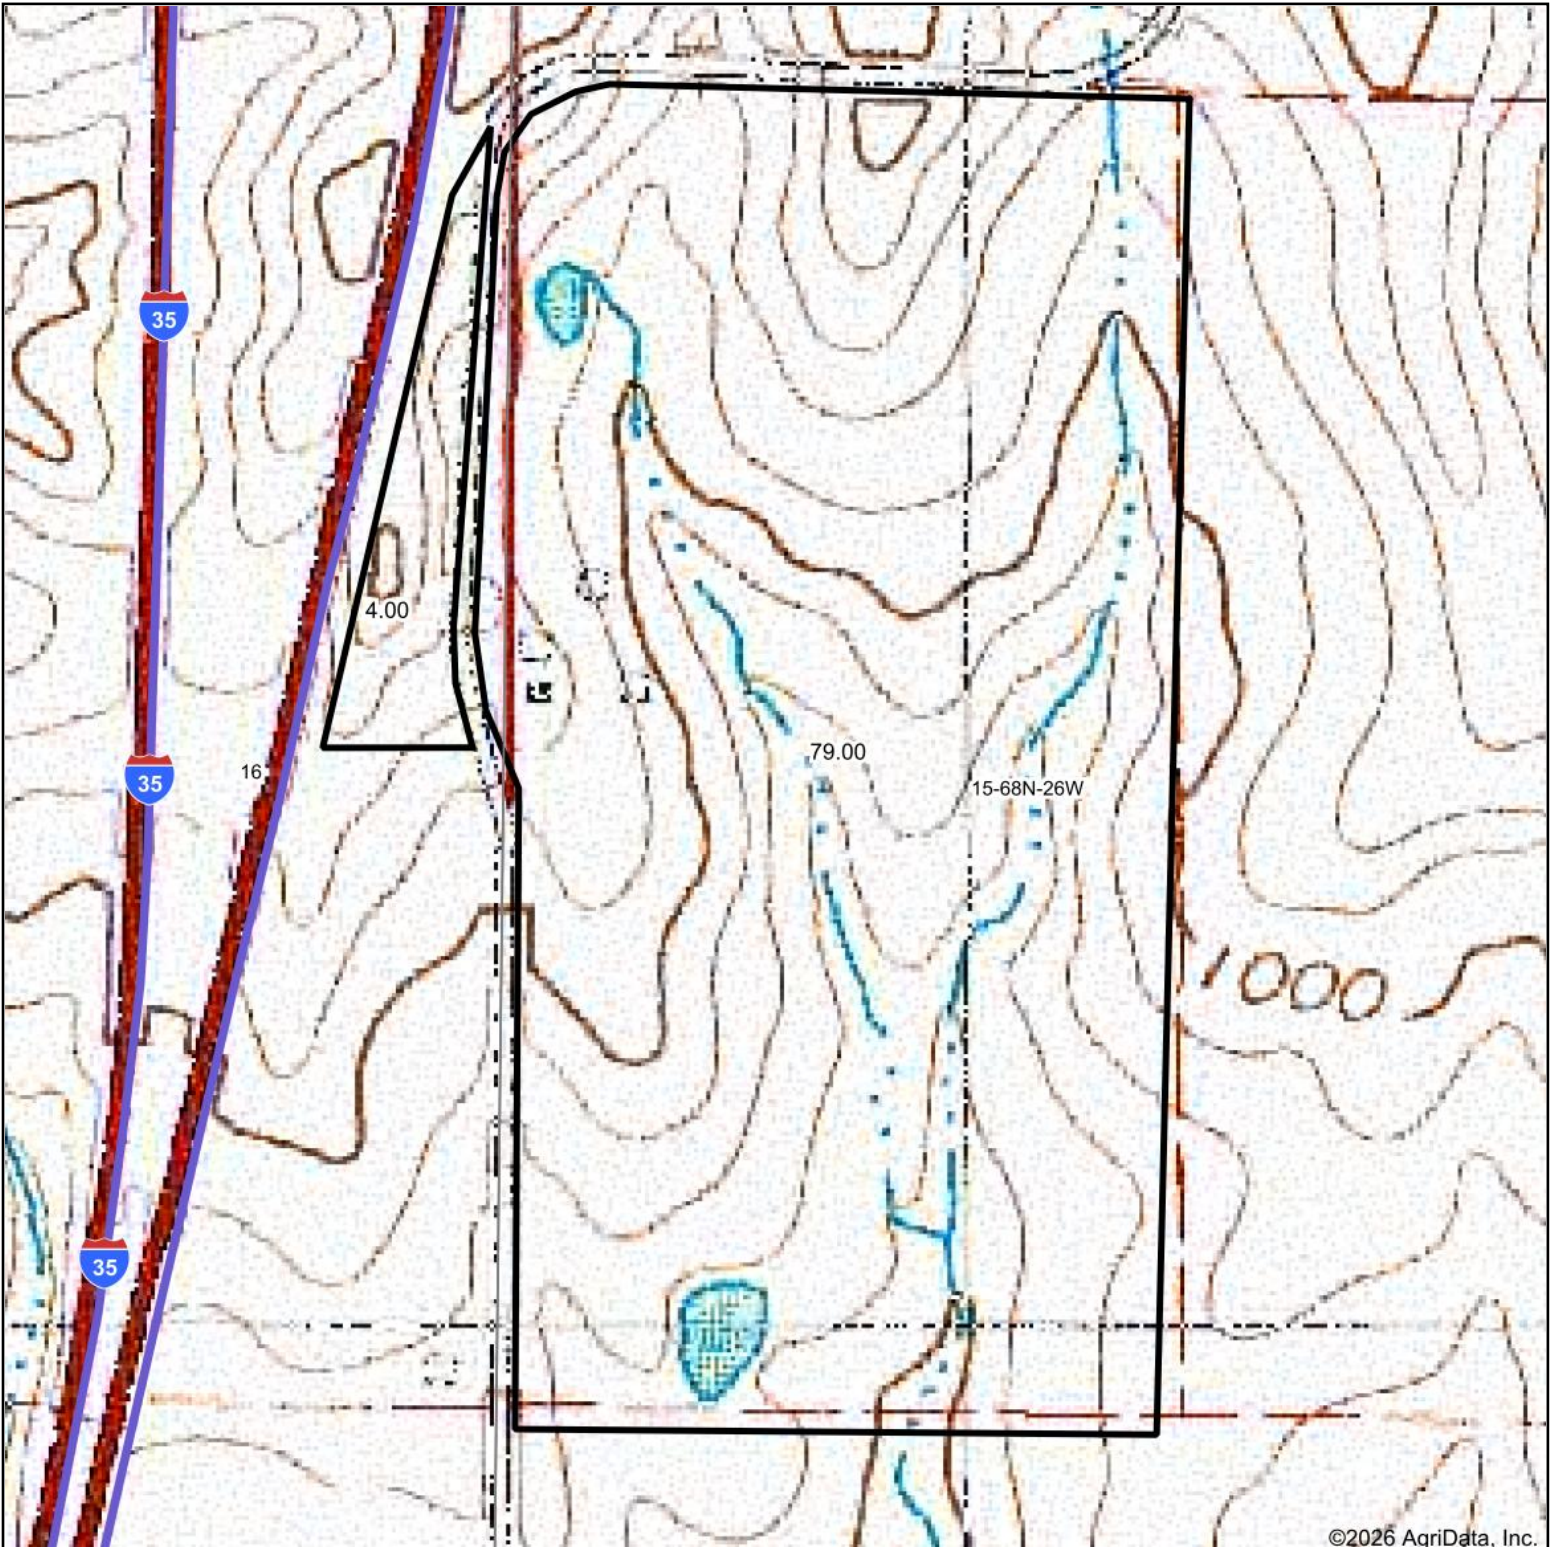

Topography Map

Boundary Lines Are Approximate

©2026 AgriData, Inc.

Map Center: 40° 41' 19.16, -93° 50' 30.69

Hawkeye
Real Estate

15-68N-26W
Decatur County
Iowa

1/26/2026

Maps Provided By: