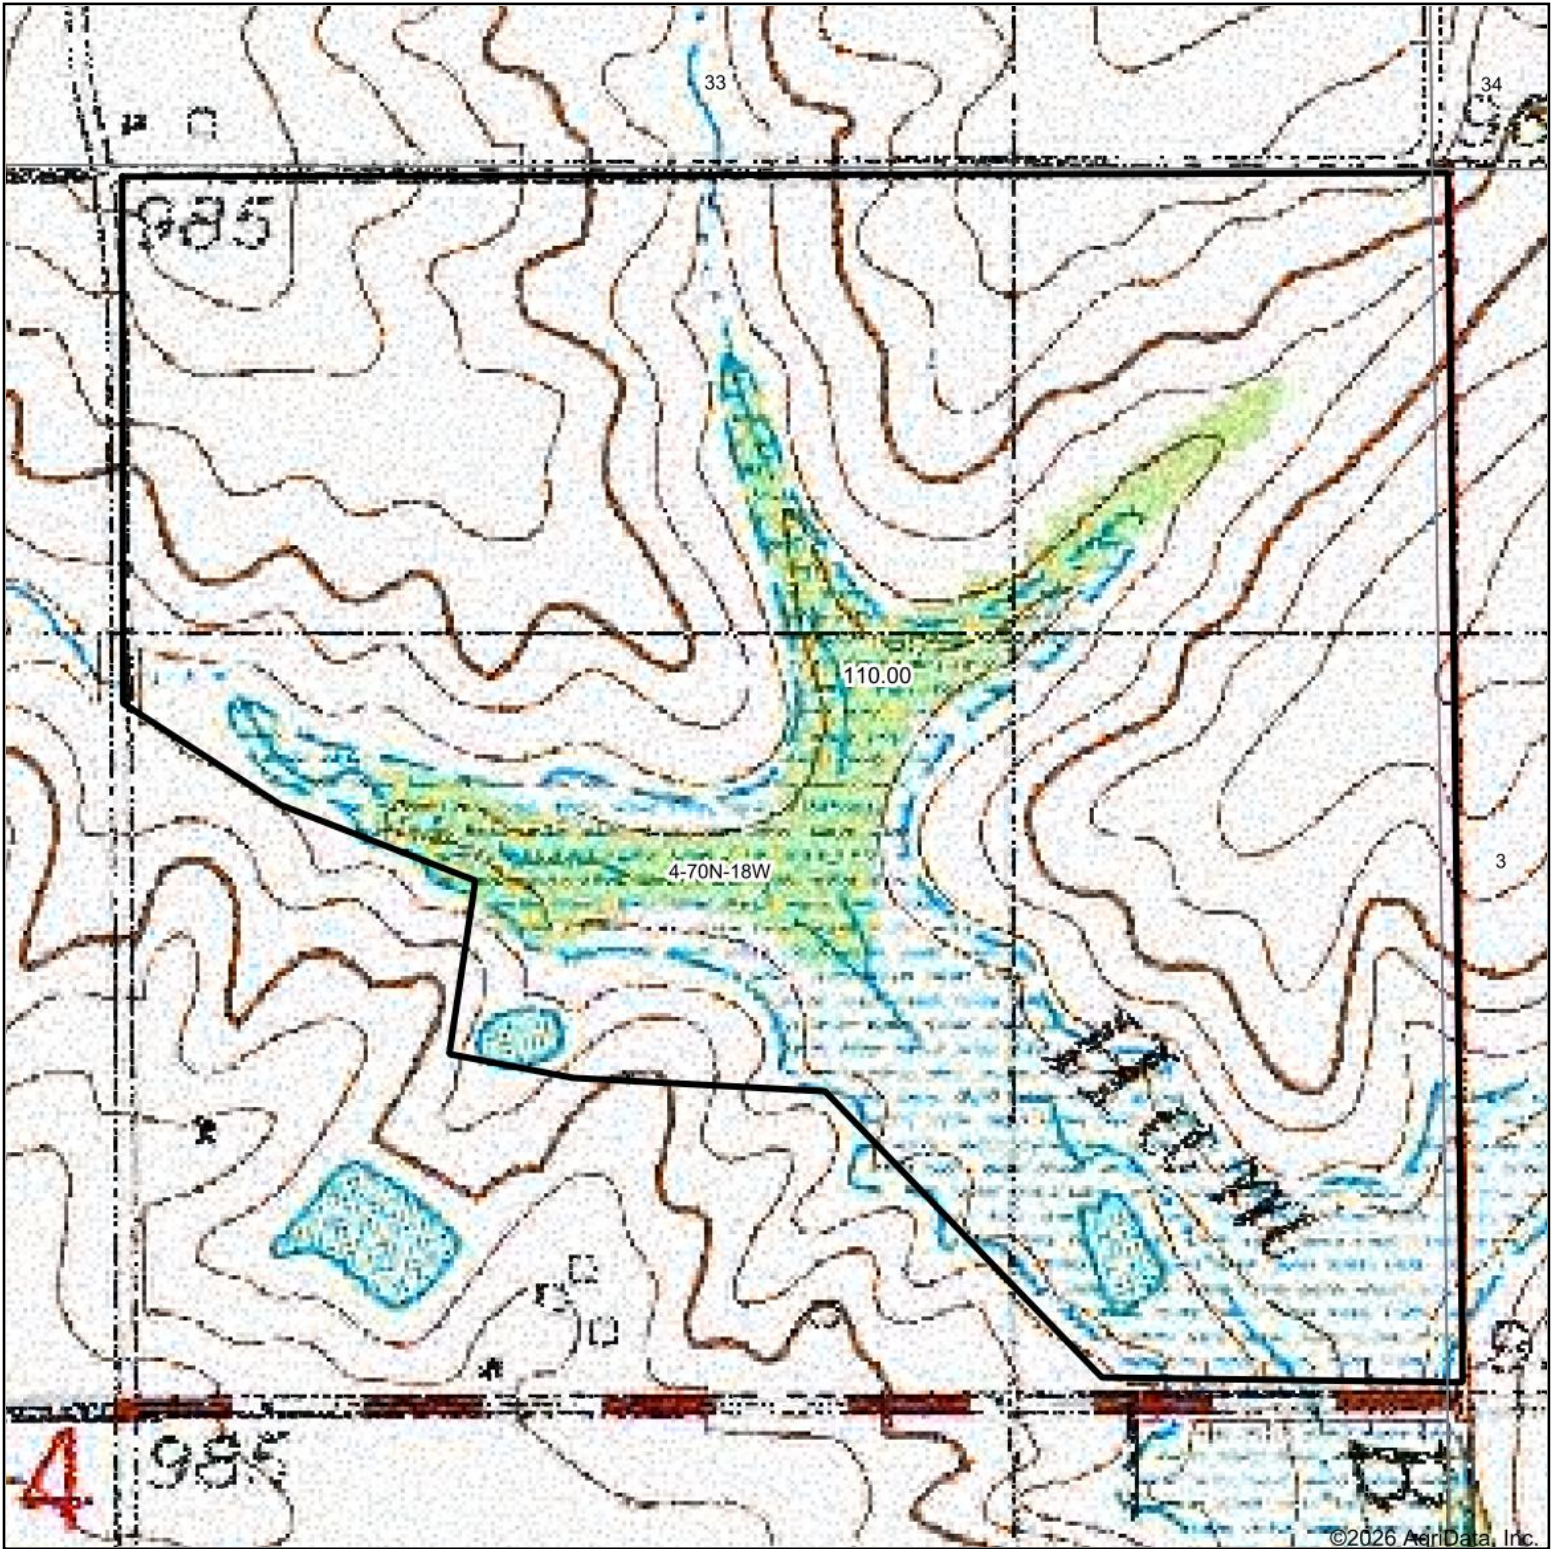

# Topography Map

\*Boundary Lines Are Approximate\*

Map Center: 40° 53' 42.63, -92° 55' 50.17

Hawkeye  
Real Estate

4-70N-18W

Appanoose County  
Iowa

1/26/2026

Maps Provided By: