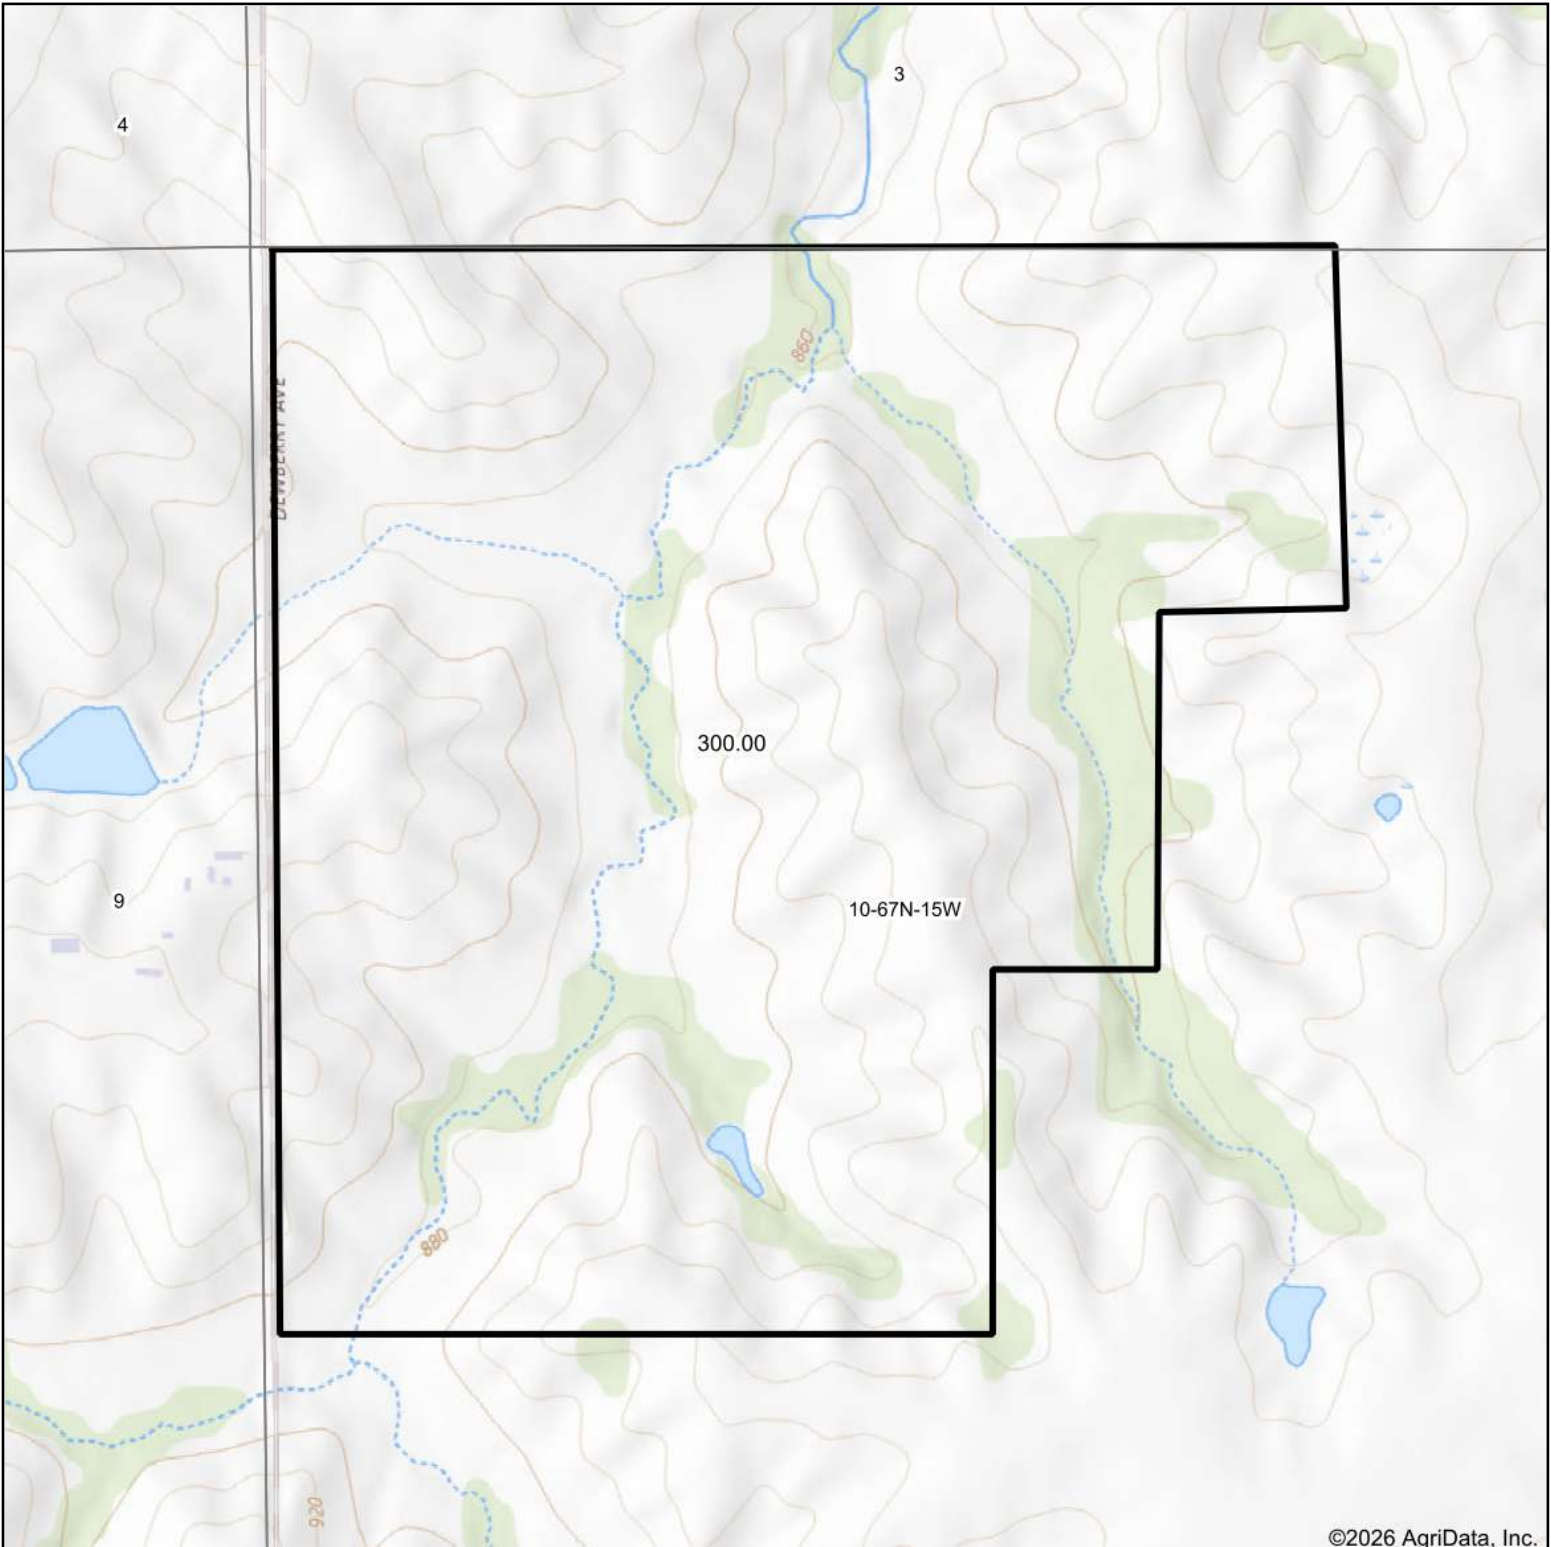

Topography Map

Boundary Lines Are Approximate

©2026 AgriData, Inc.

Map Center: 40° 37' 8.08, -92° 34' 25.41

Hawkeye
Real Estate

10-67N-15W
Davis County
Iowa

1/15/2026

Maps Provided By: