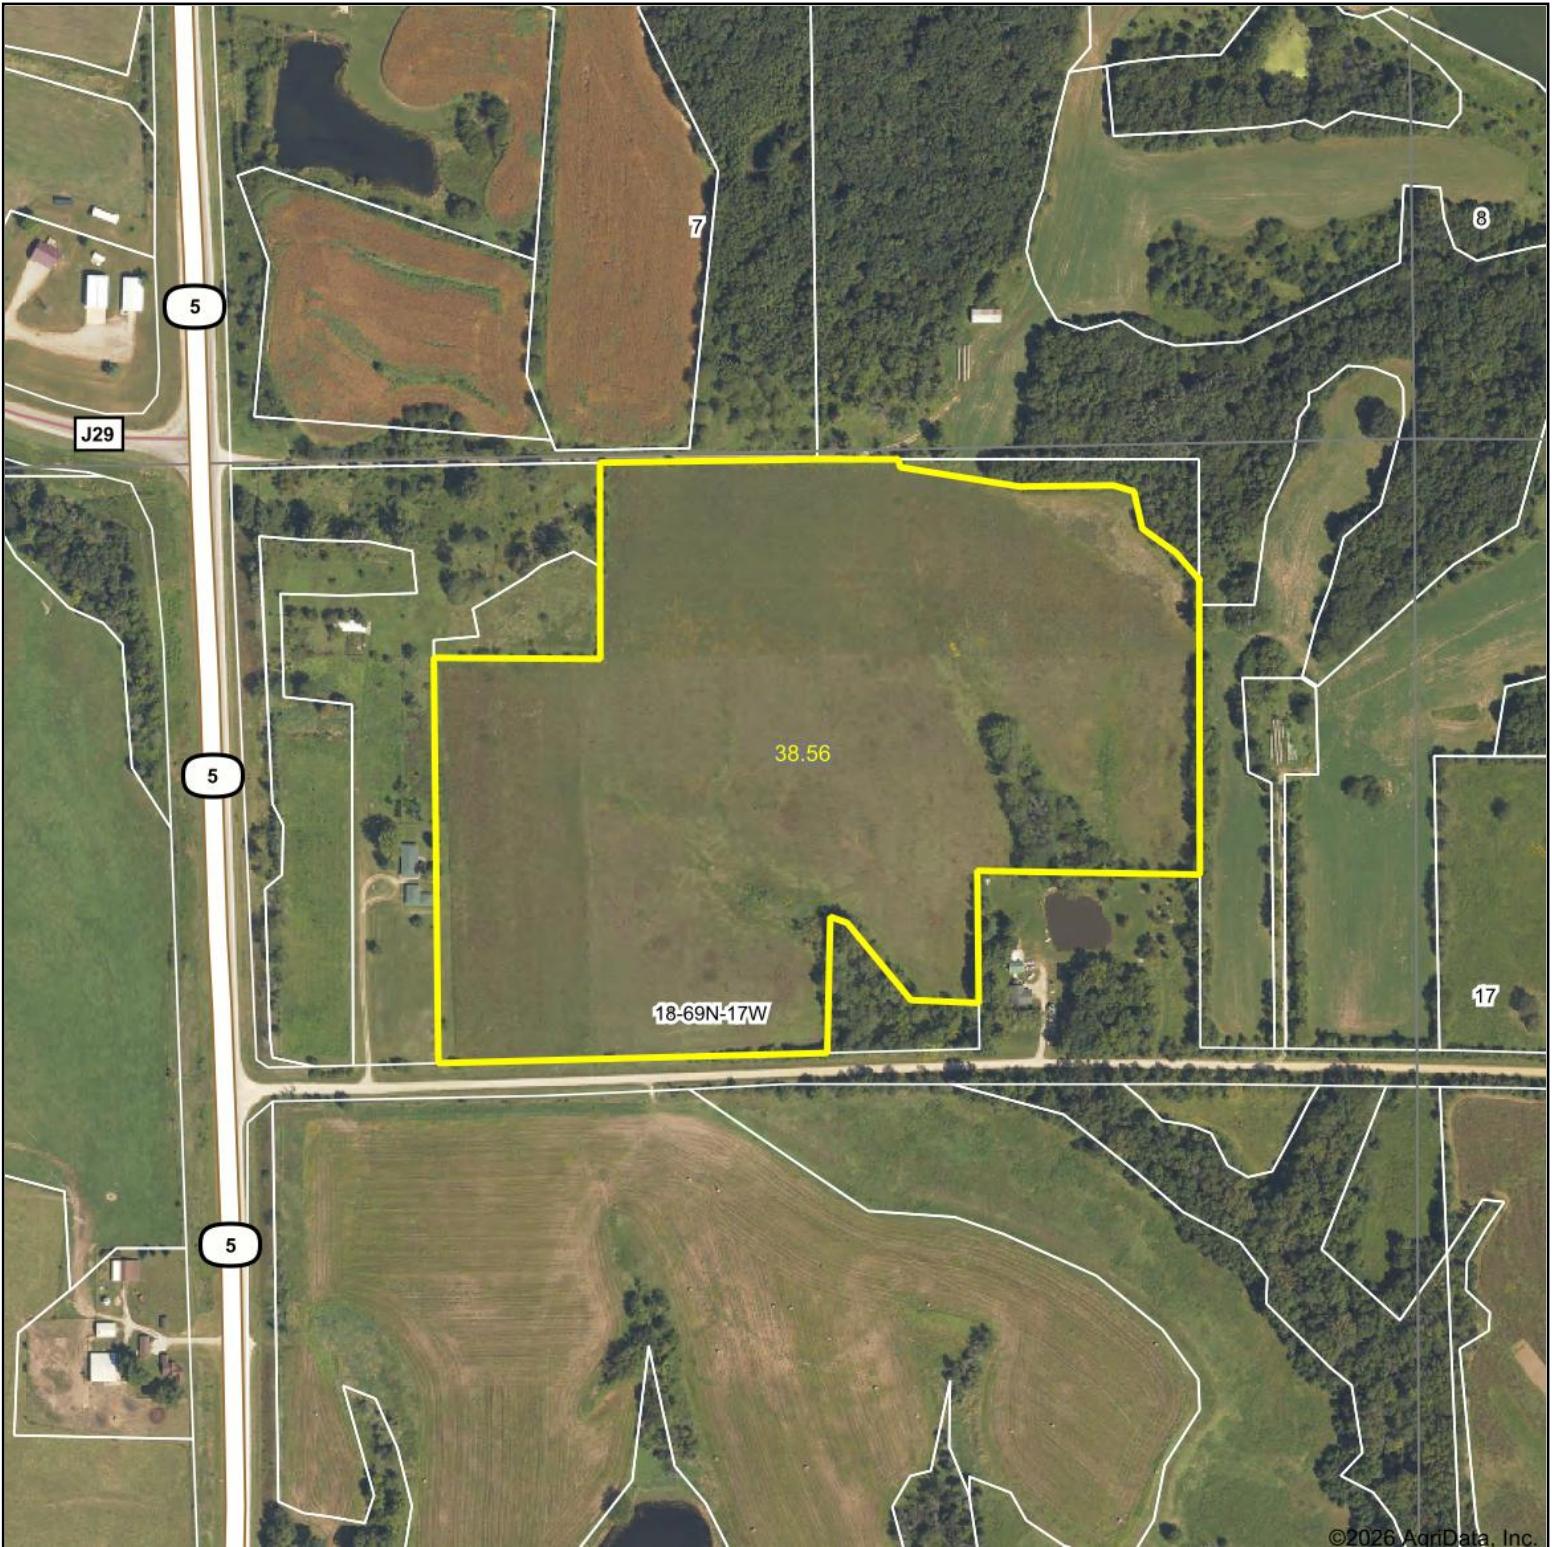

Aerial Map

Boundary Lines Are Approximate

©2026 AgriData, Inc.

**Hawkeye
Real Estate**

Boundary Center: 40° 46' 53.74, -92° 51' 12.6

18-69N-17W
Appanoose County
Iowa

2/6/2026