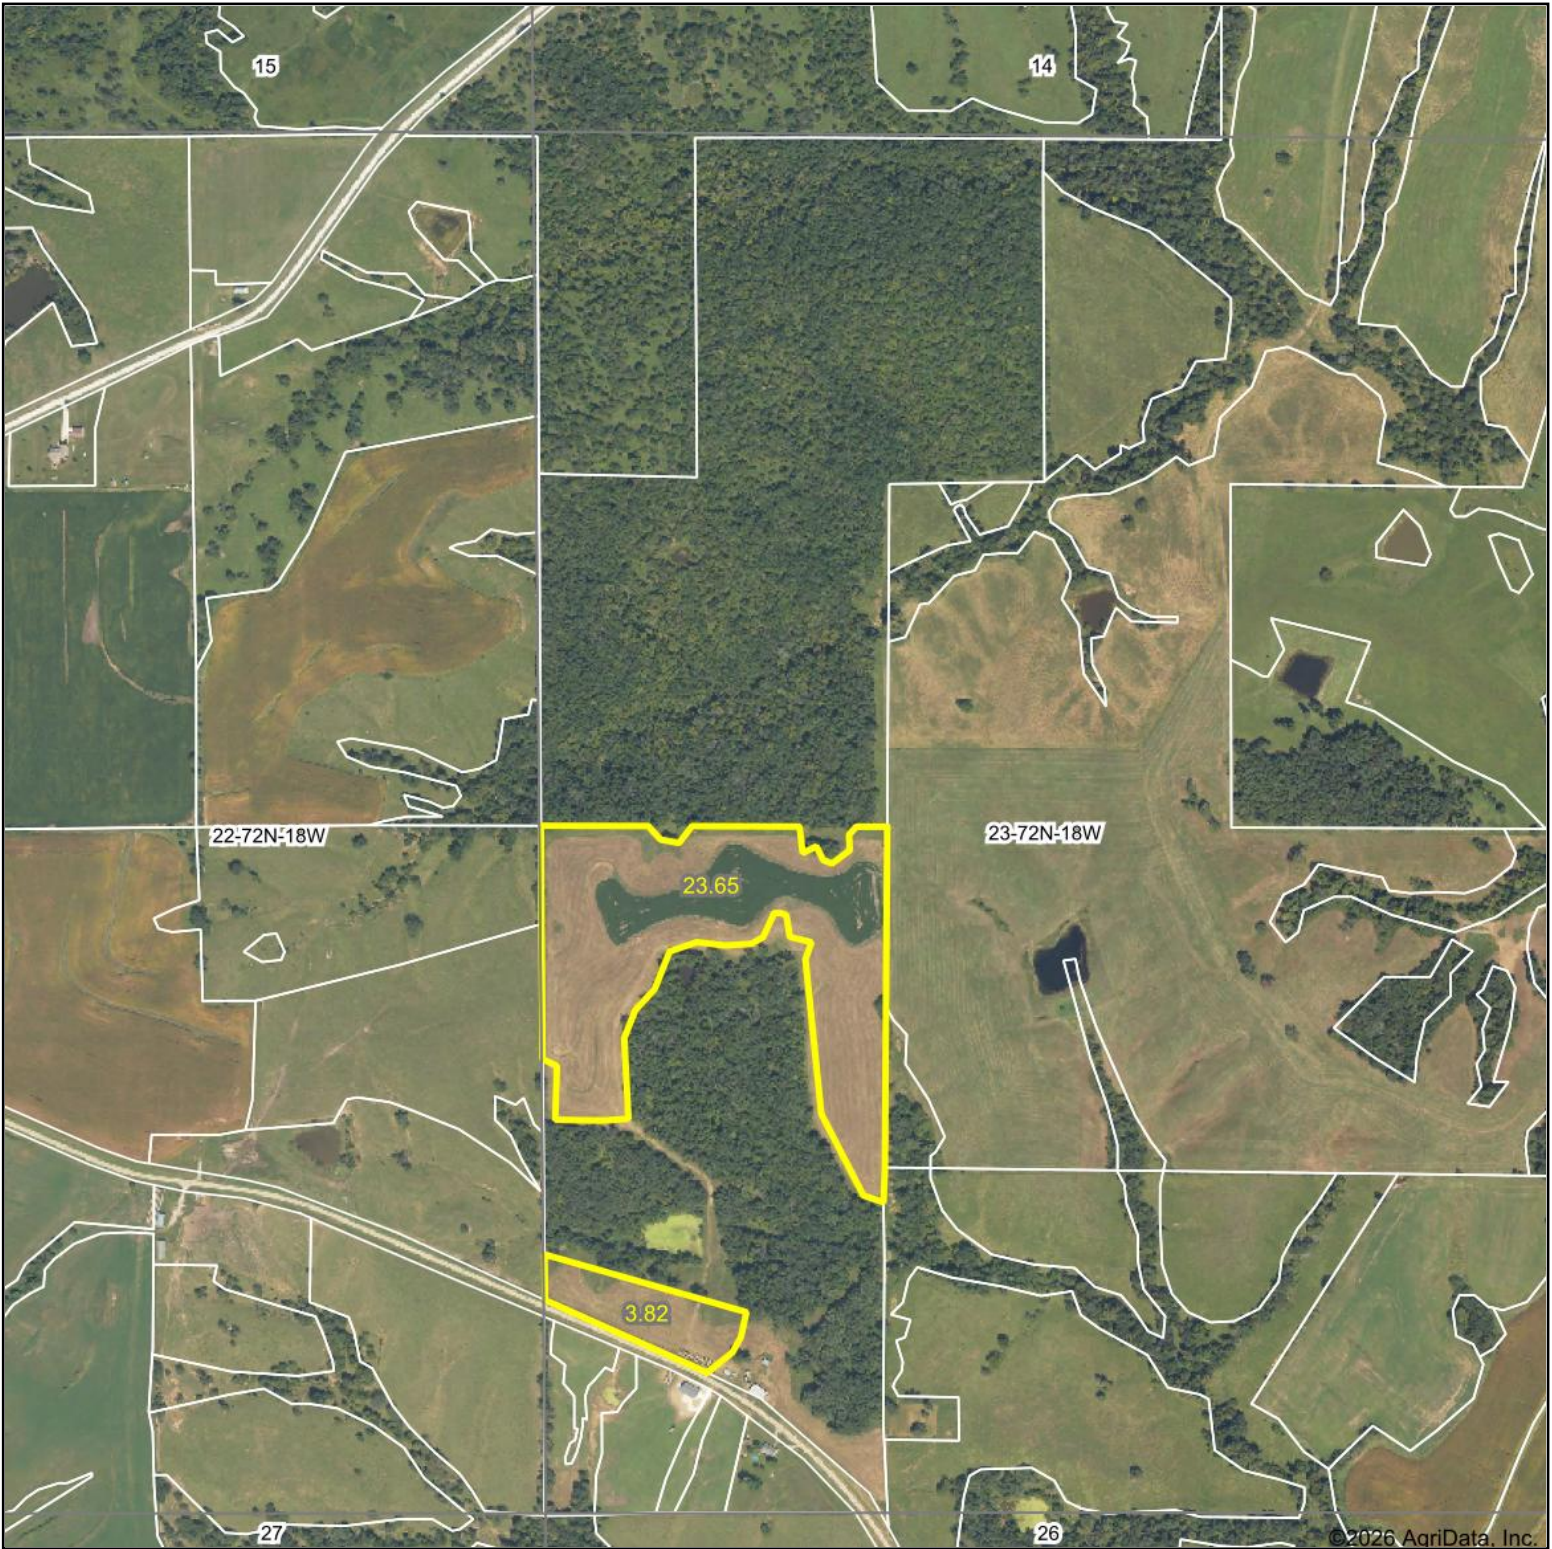

Aerial Map

Boundary Lines Are Approximate

©2026 AgriData, Inc.

**Hawkeye
Real Estate**

Boundary Center: 41° 1' 11.86, -92° 54' 17.55

**23-72N-18W
Monroe County
Iowa**

Maps Provided By:

© AgriData, Inc. 2025 www.AgriDataInc.com

1/27/2026

Field borders provided by Farm Service Agency as of 5/21/2008.