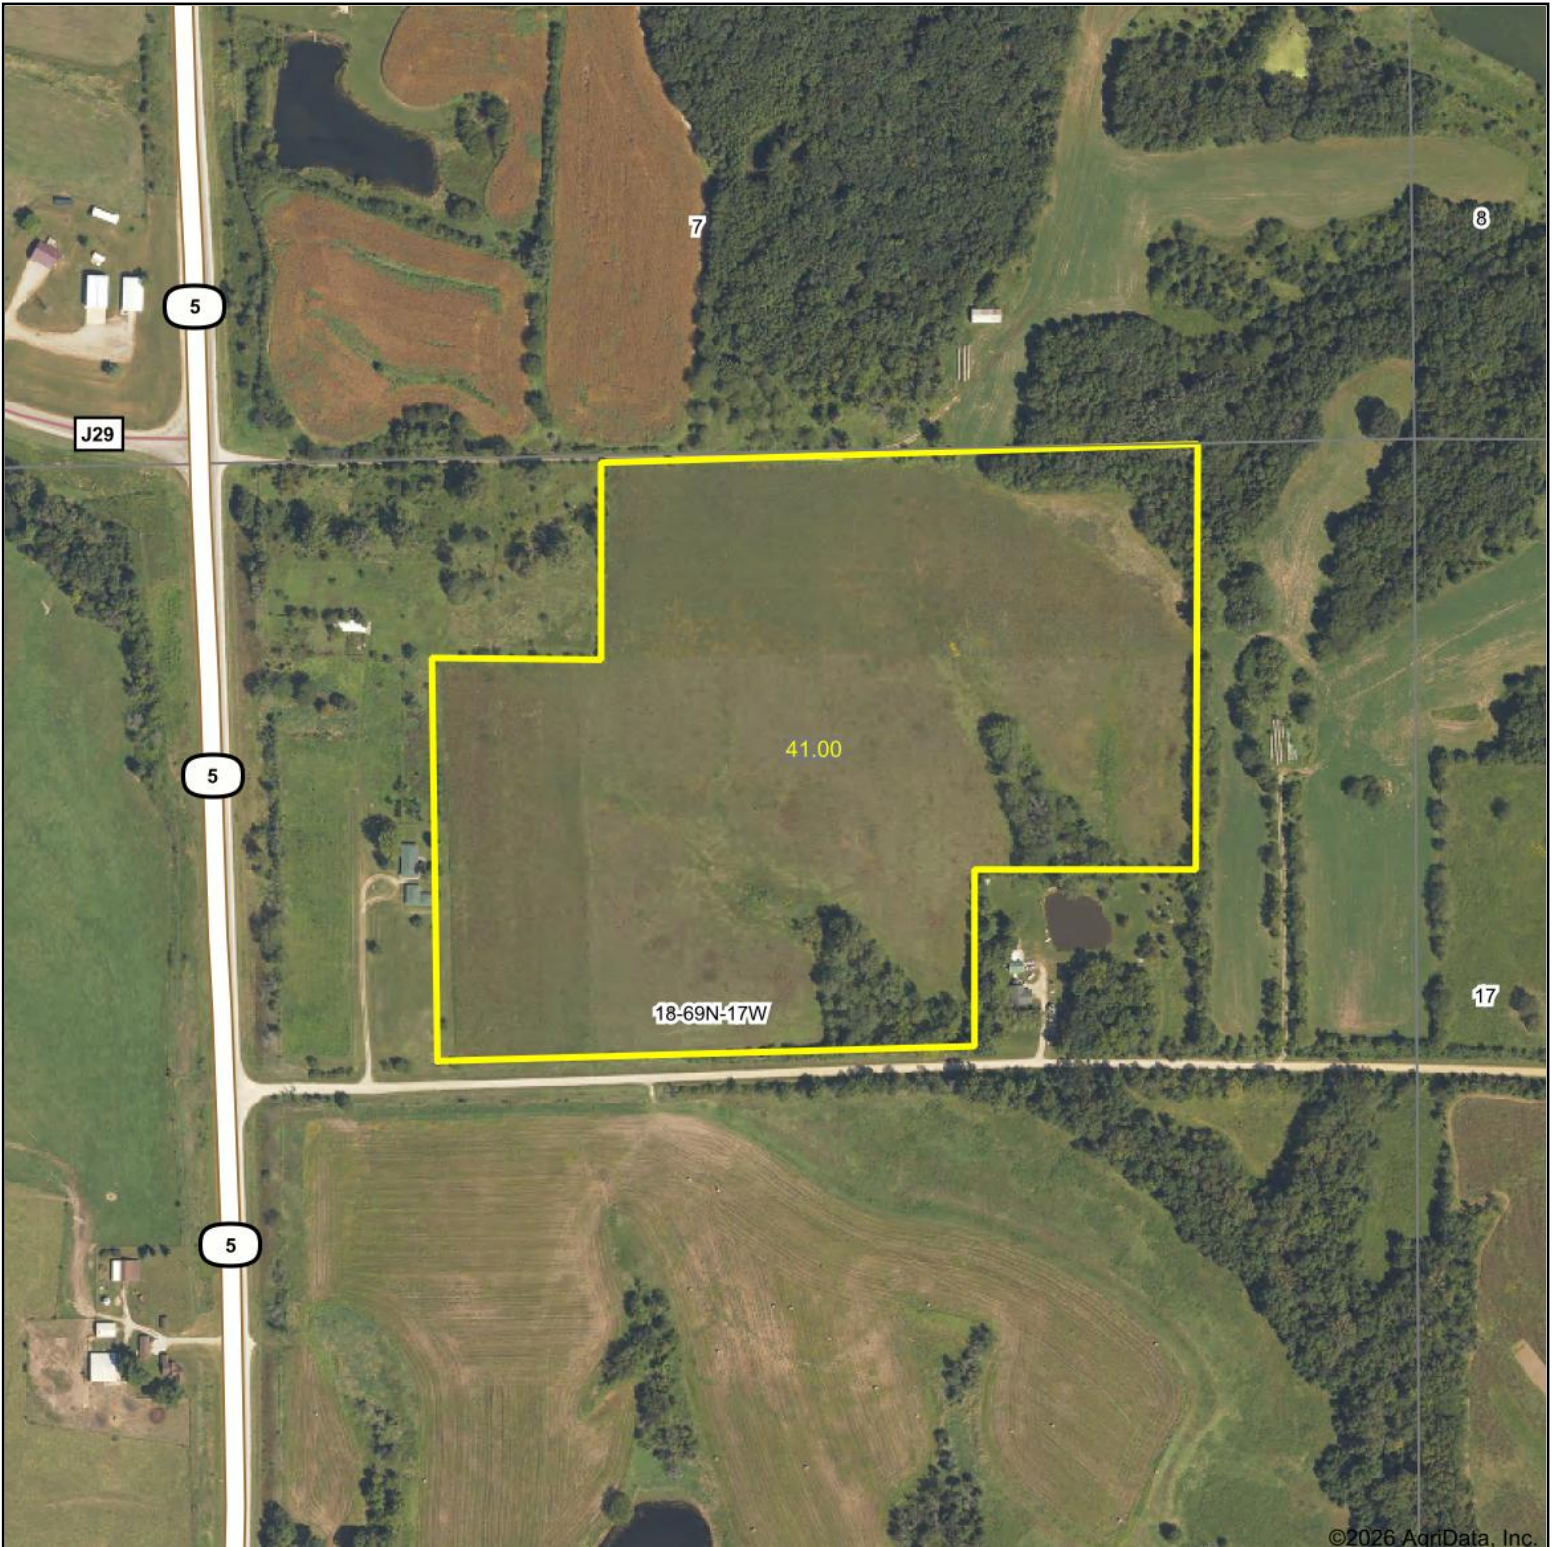

Aerial Map

Boundary Lines Are Approximate

©2026 AgriData, Inc.

**Hawkeye
Real Estate**

Boundary Center: 40° 46' 53.92, -92° 51' 12.65

18-69N-17W
Appanoose County
Iowa

2/6/2026