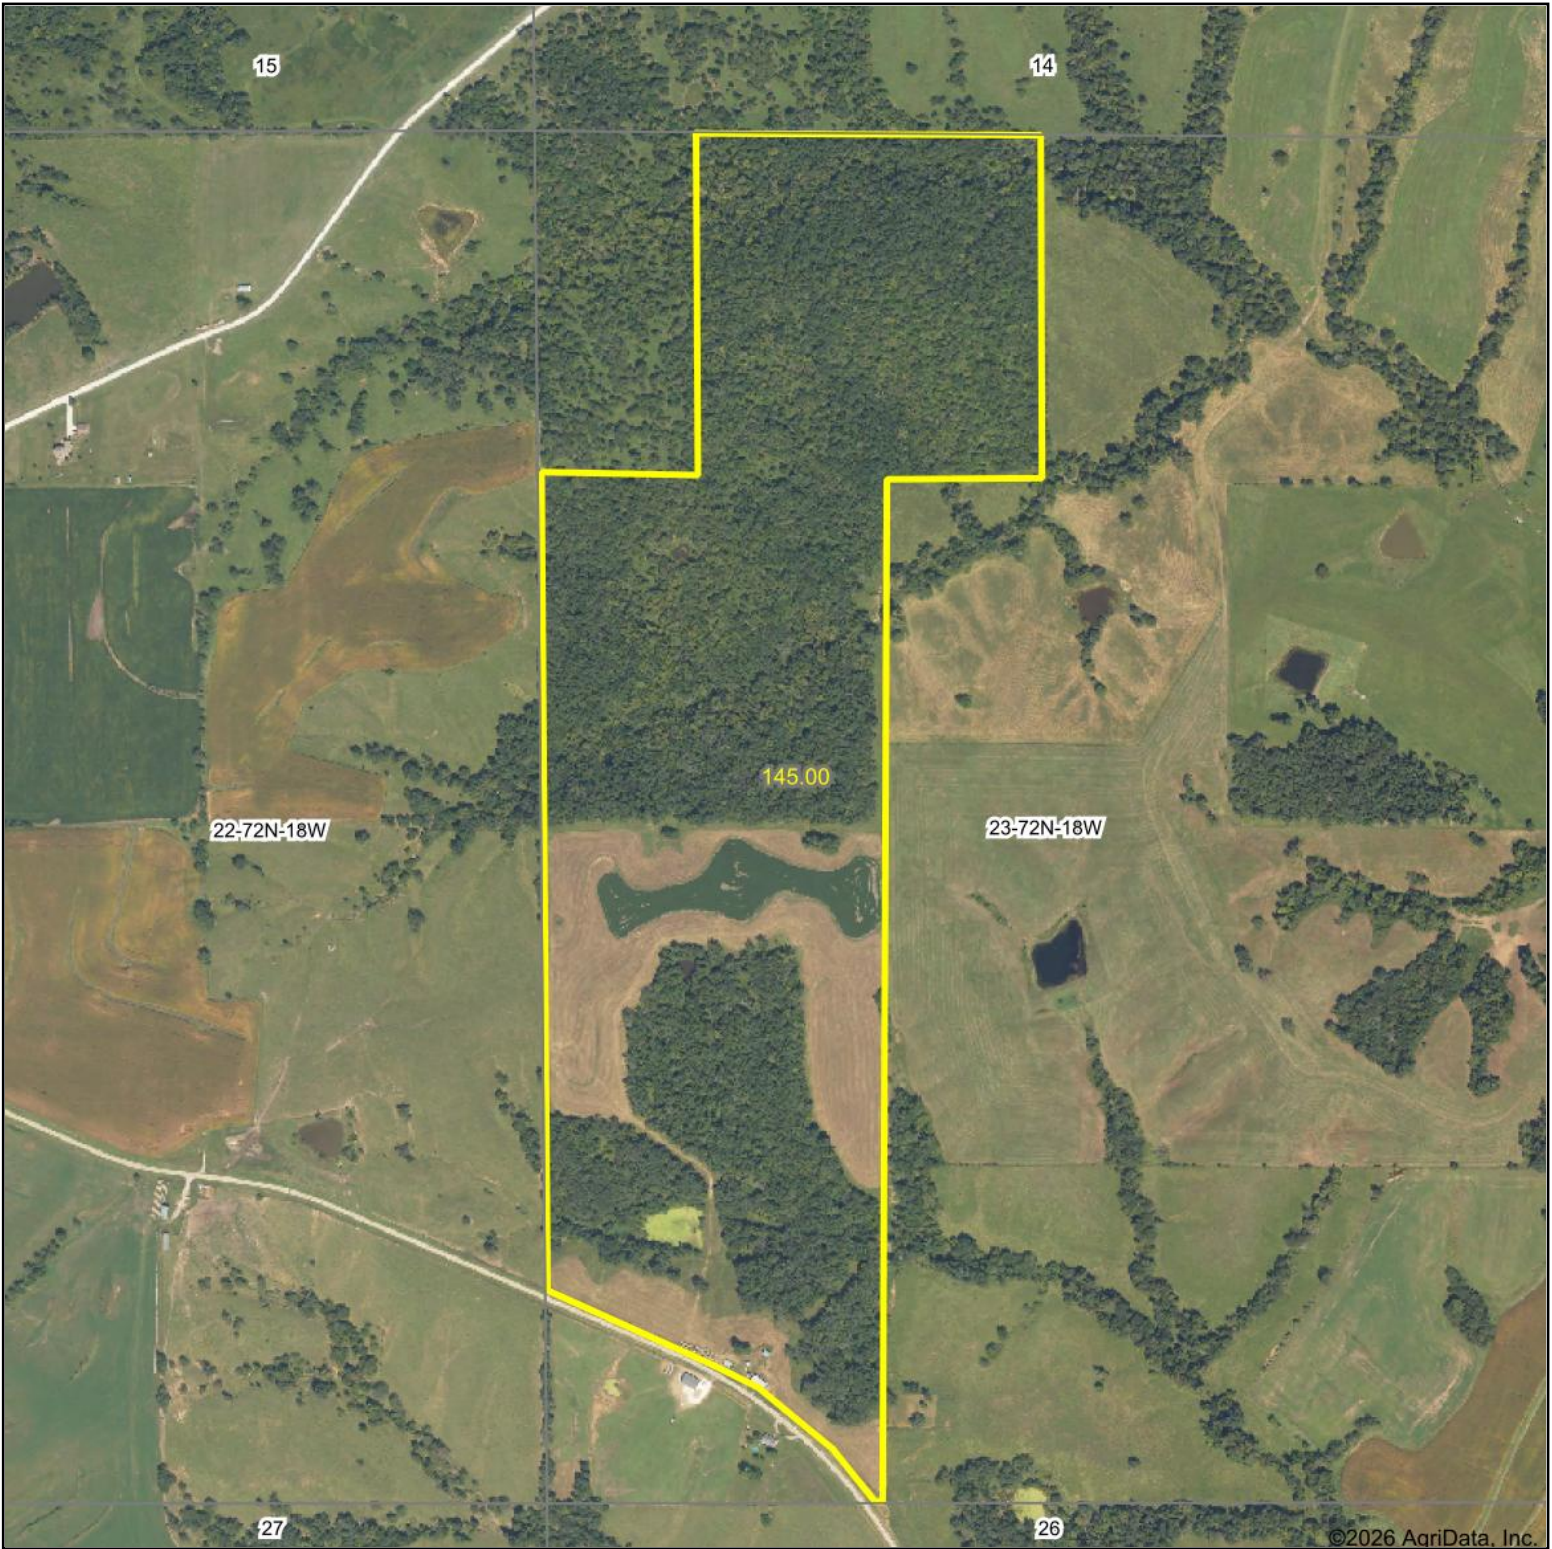

Aerial Map

Boundary Lines Are Approximate

©2026 AgriData, Inc.

**Hawkeye
Real Estate**

Boundary Center: 41° 1' 22.3, -92° 54' 13.64

**23-72N-18W
Monroe County
Iowa**

Maps Provided By:

© AgriData, Inc. 2025