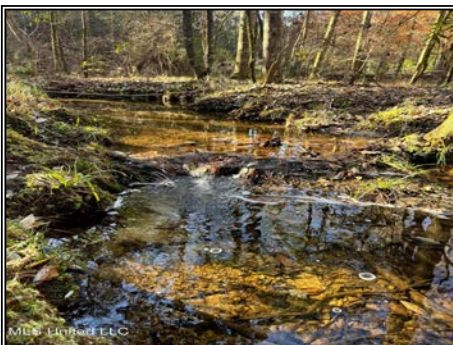

$340,000

**61± Acres
MLS #4139202**