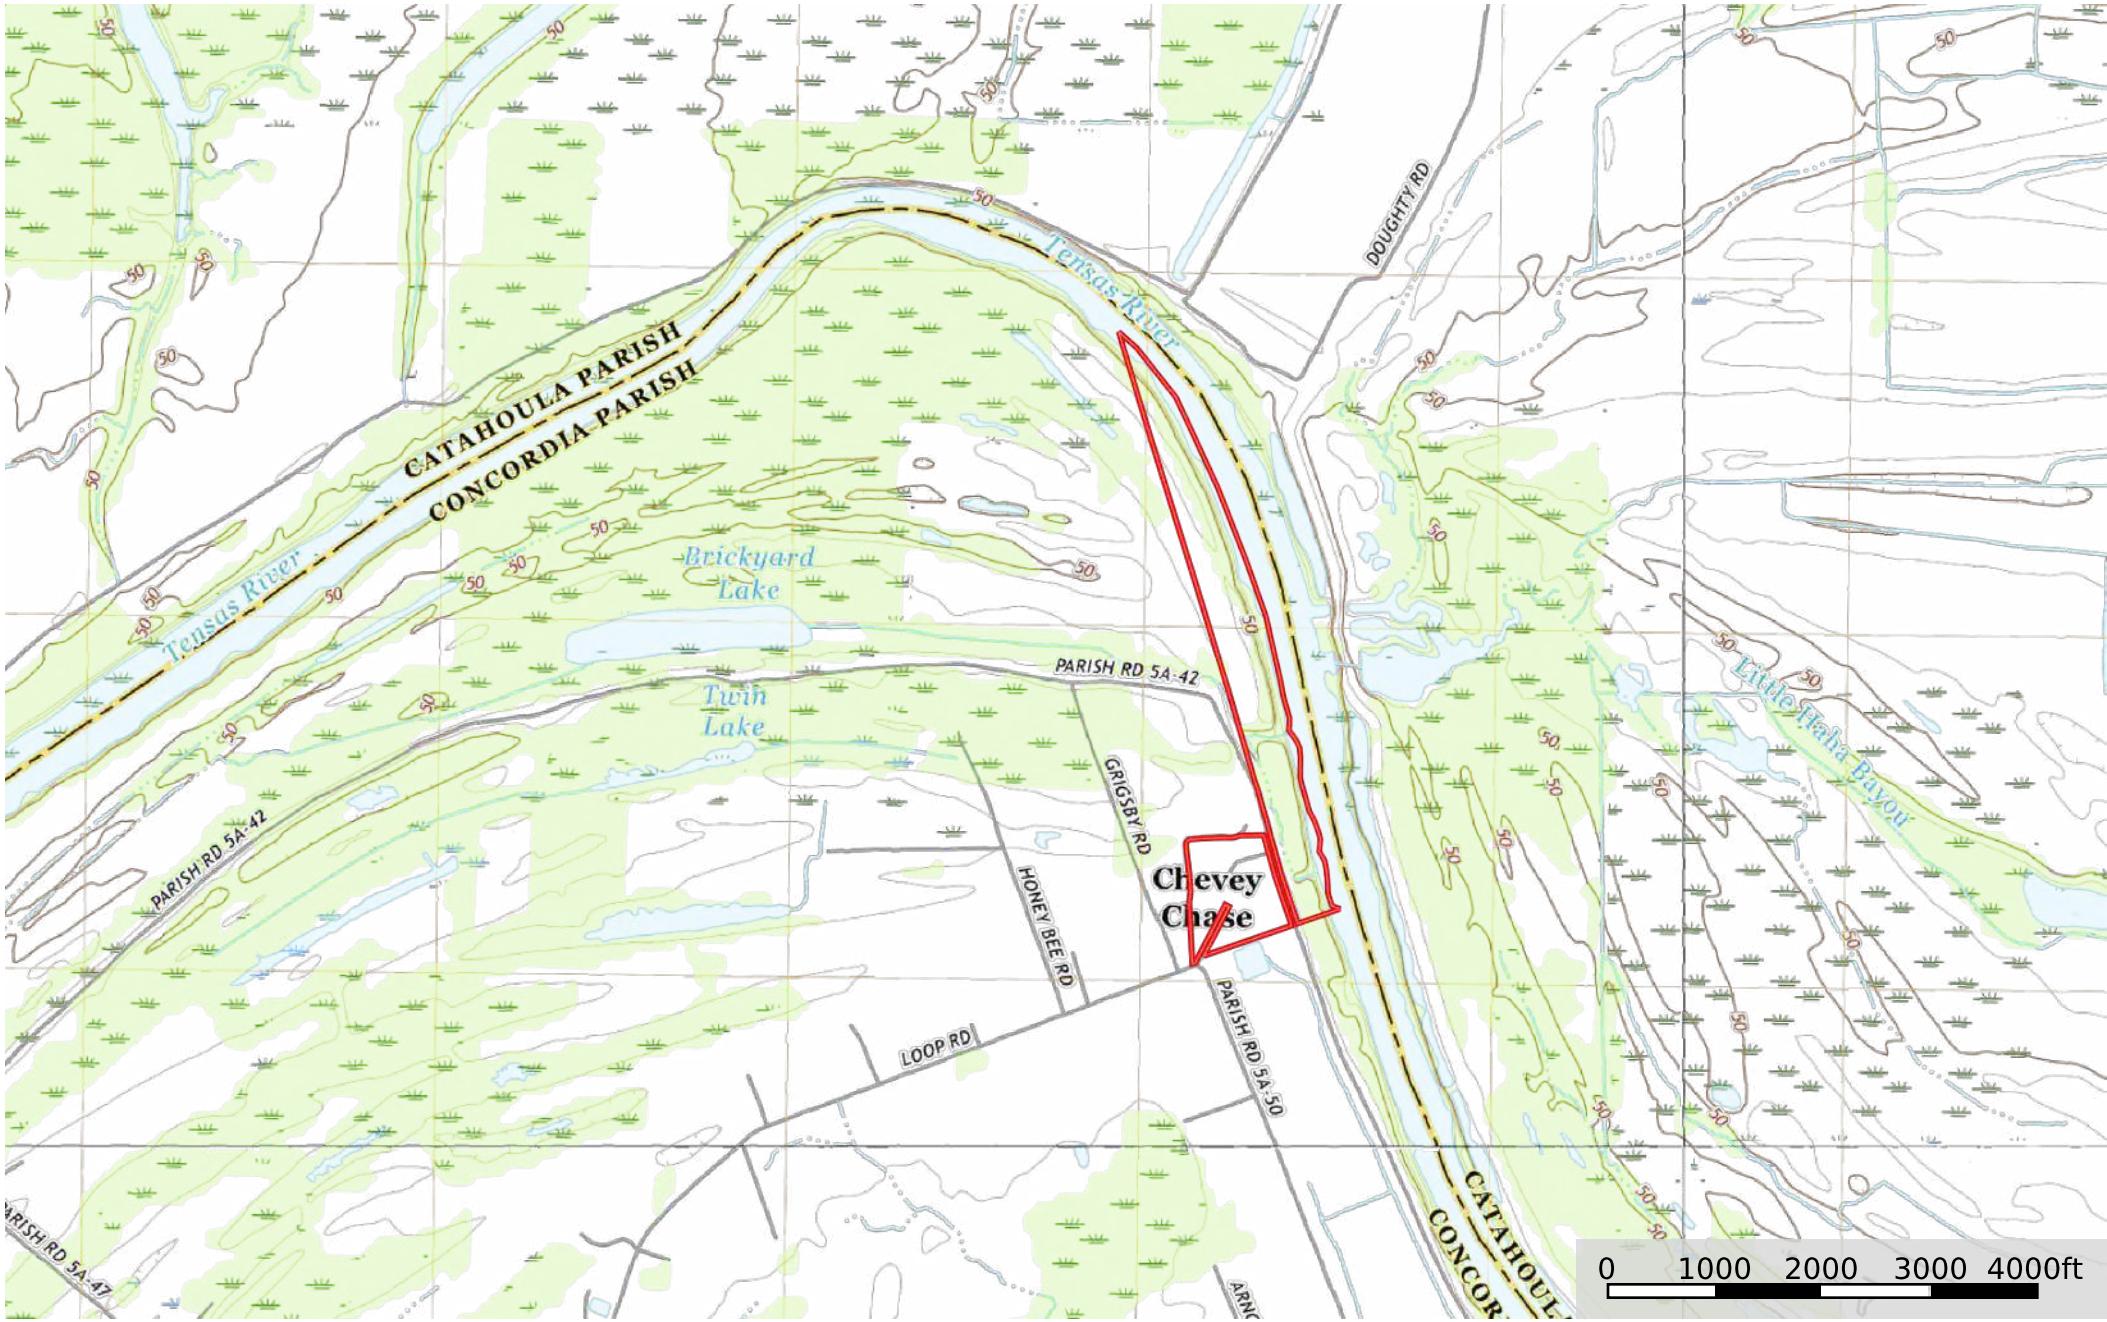

ca 74 acres Tensas Louisiana, AC +/-

 Boundary

 Boundary

 Boundary  Stream, Intermittent  River/Creek  Water Body

ca 74 acres Tensas
Louisiana, AC +/-

Boundary