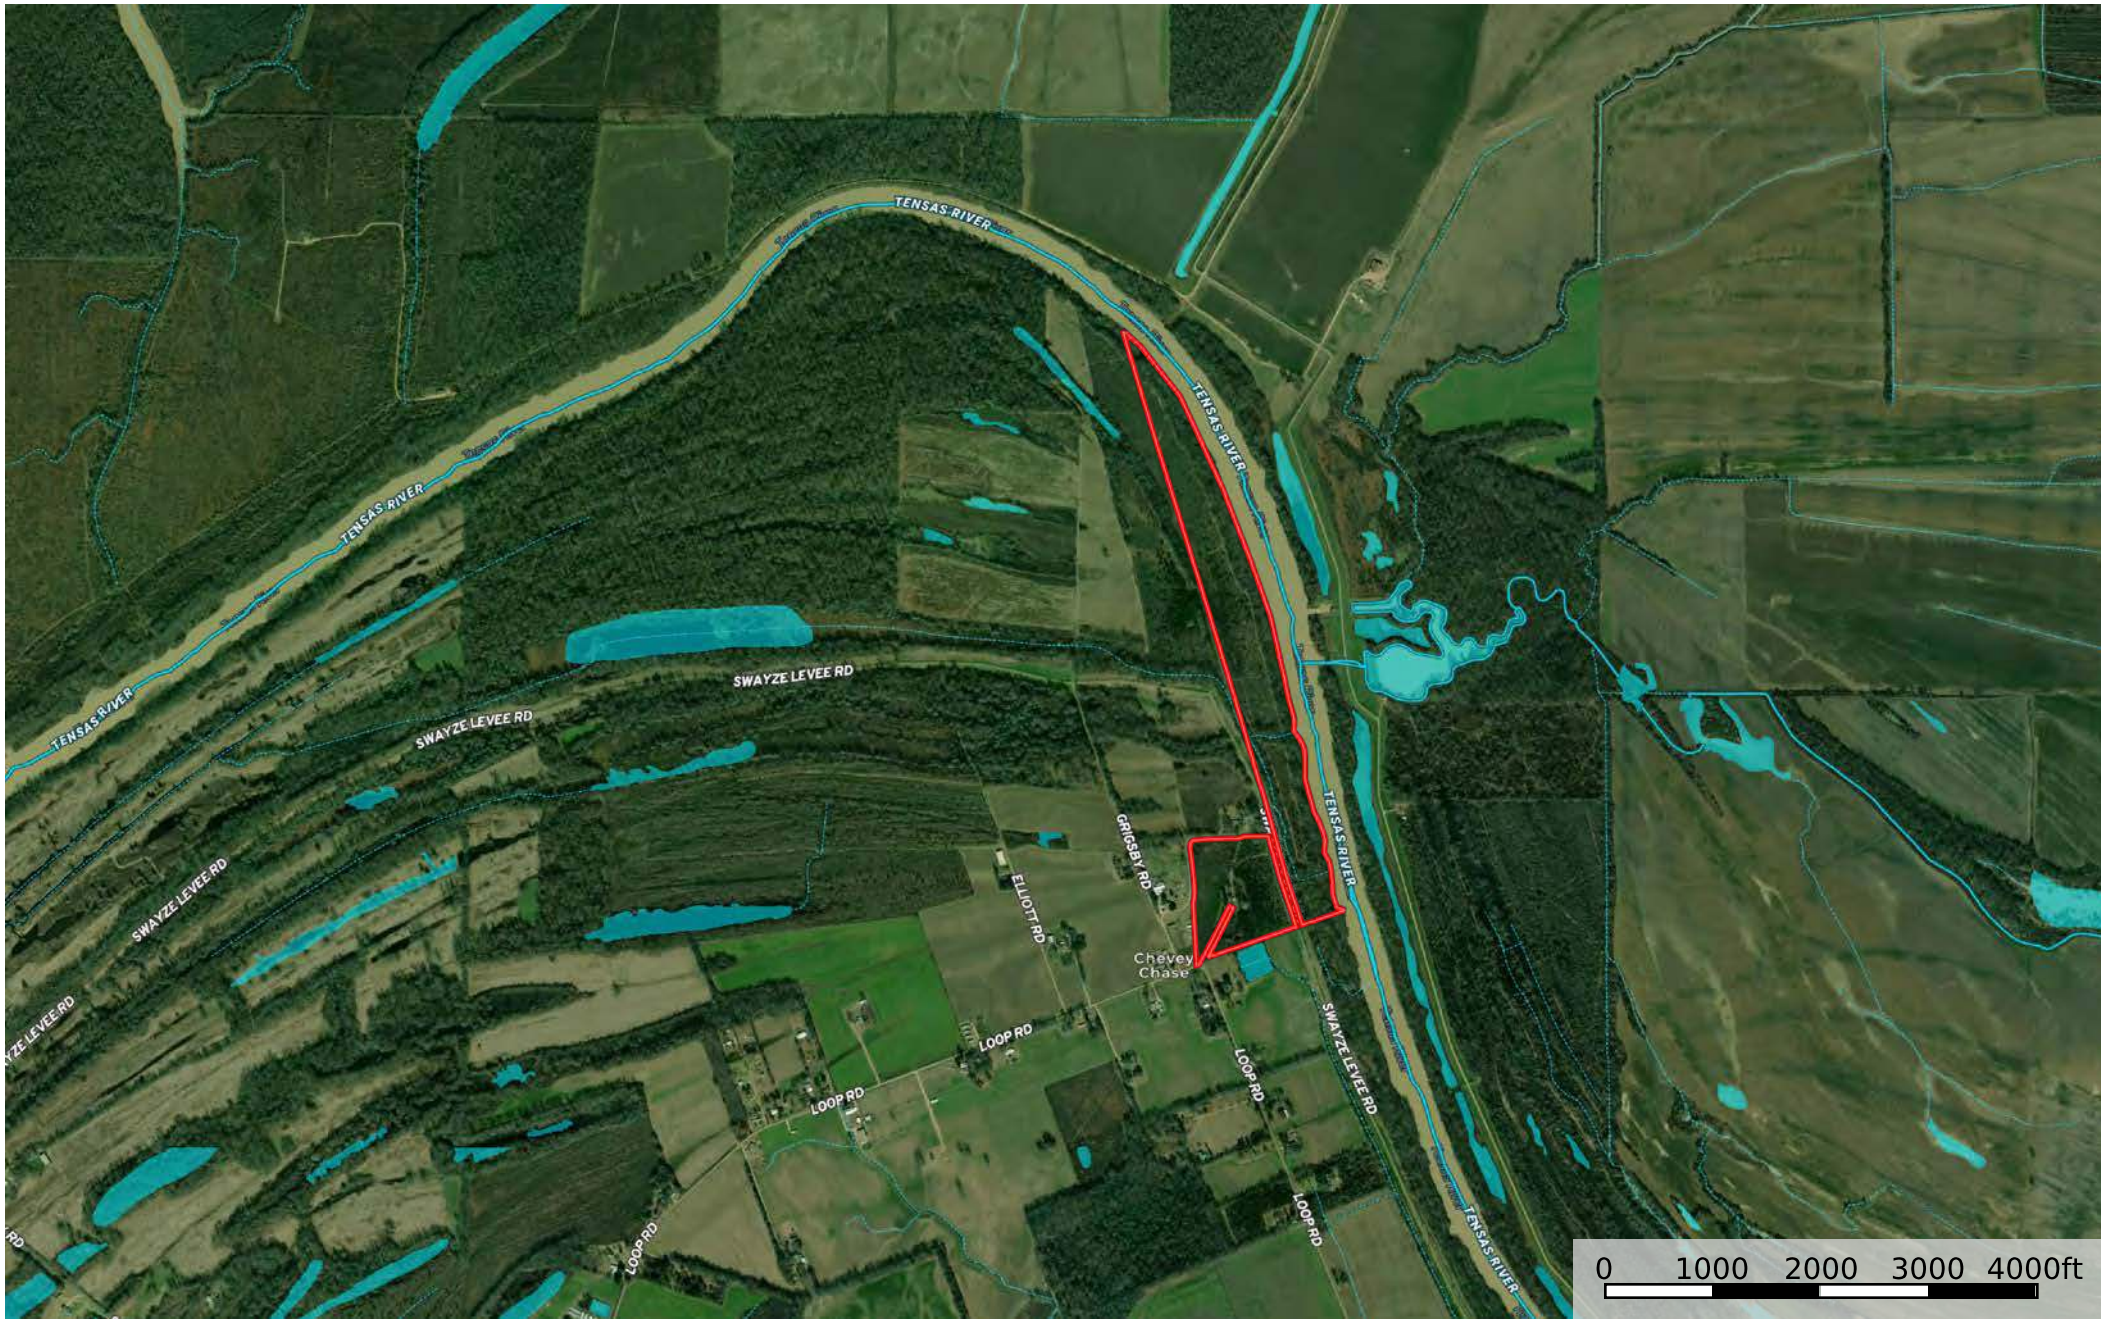

ca 74 acres Tensas Louisiana, AC +/-

 Boundary

 Boundary

 Boundary  Stream, Intermittent  River/Creek  Water Body

ca 74 acres Tensas
Louisiana, AC +/-

Boundary