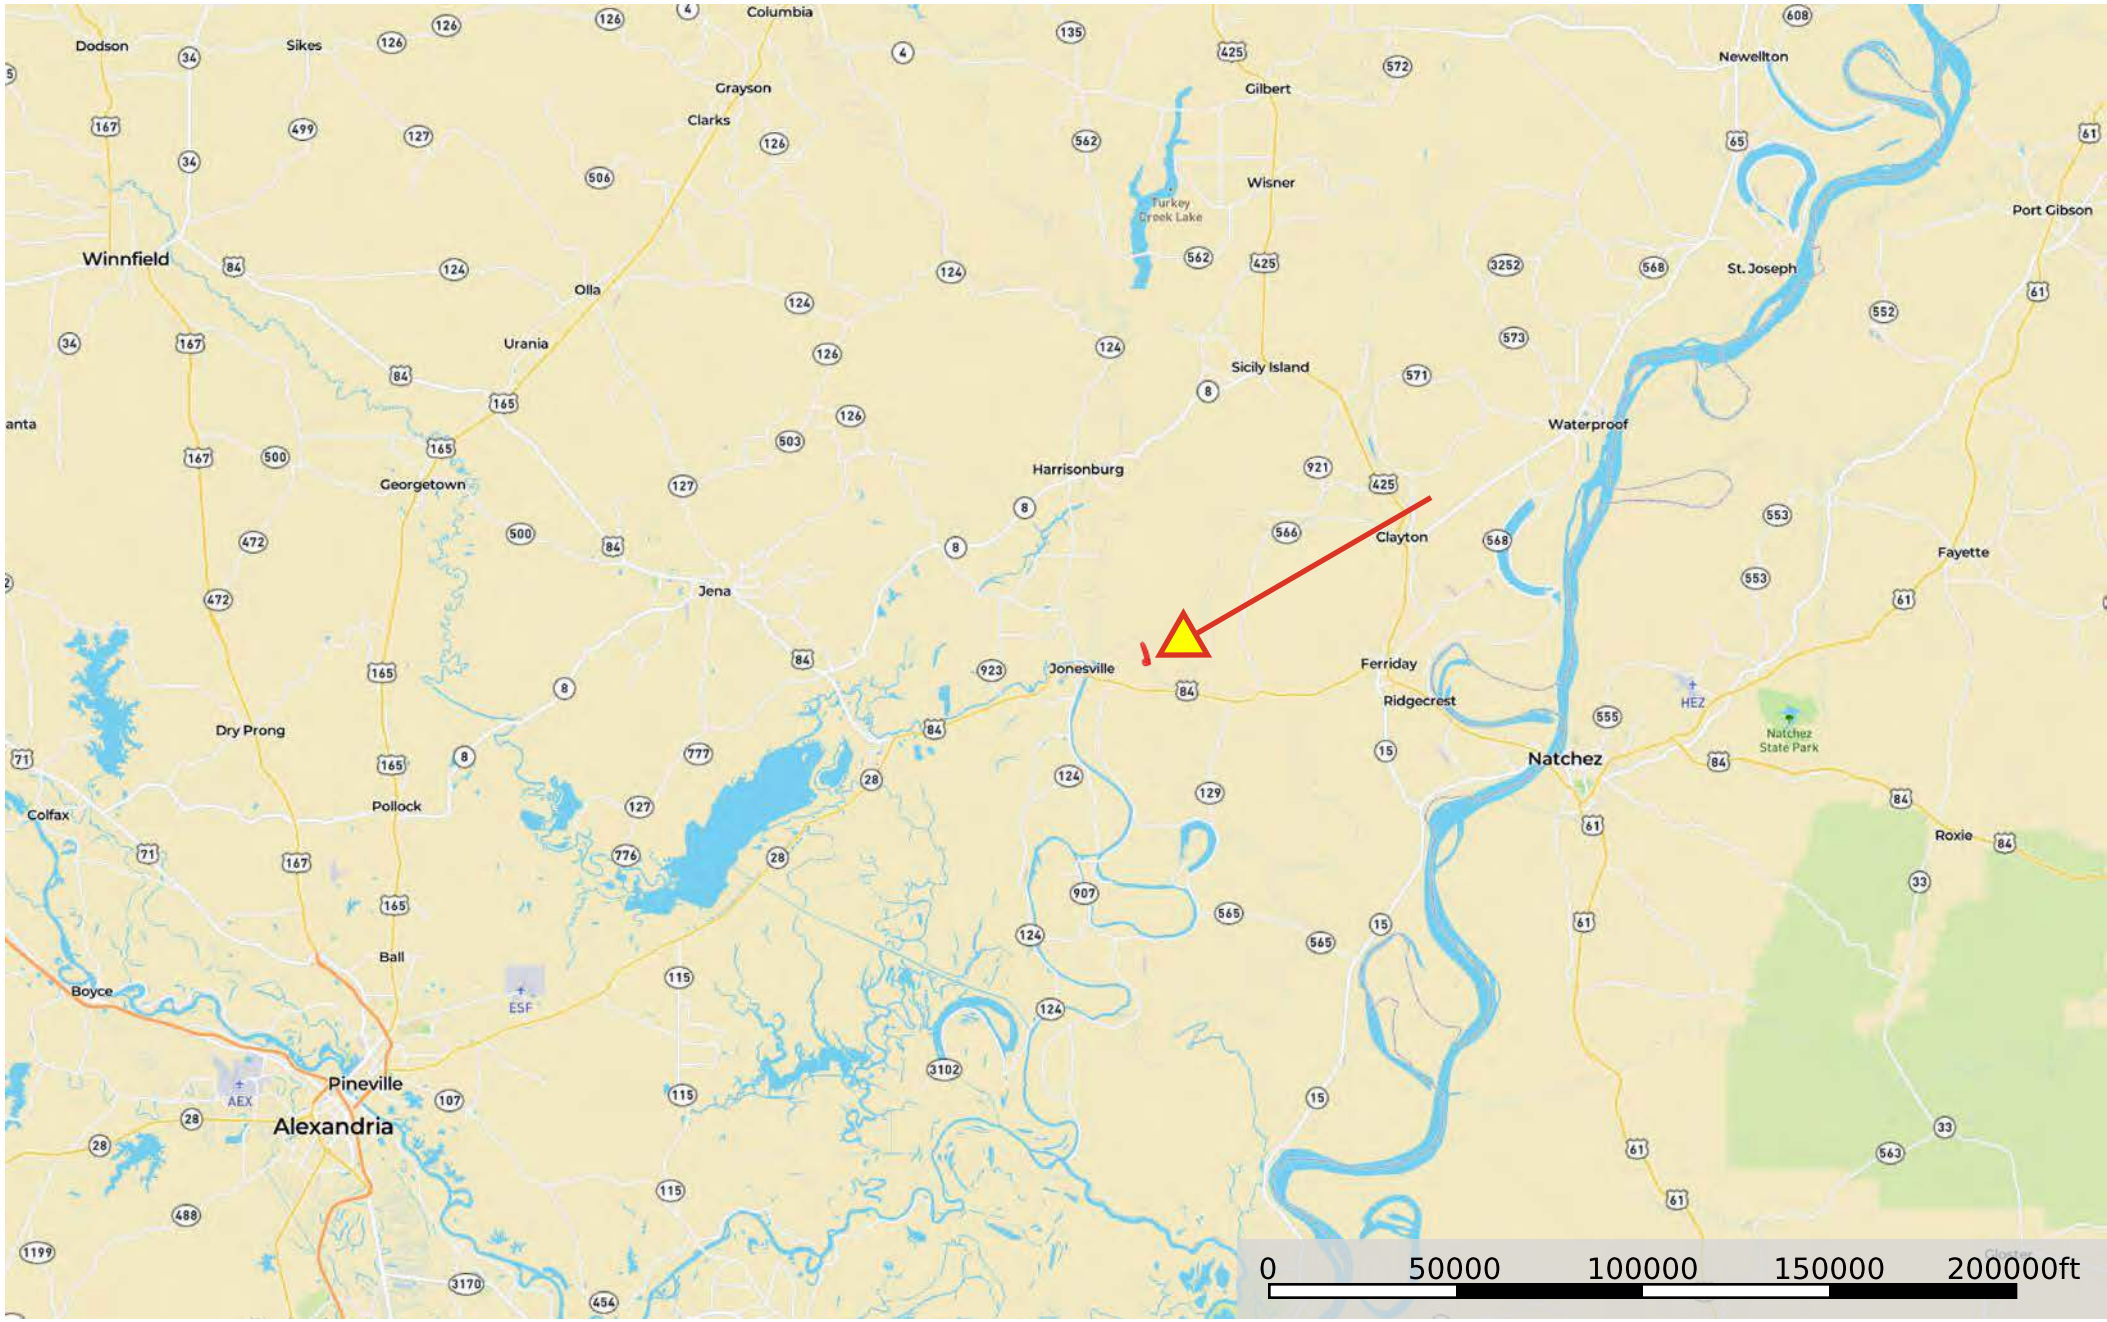

ca 74 acres Tensas Louisiana, AC +/-

 Boundary

 Boundary

 Boundary  Stream, Intermittent  River/Creek  Water Body

ca 74 acres Tensas
Louisiana, AC +/-

Boundary