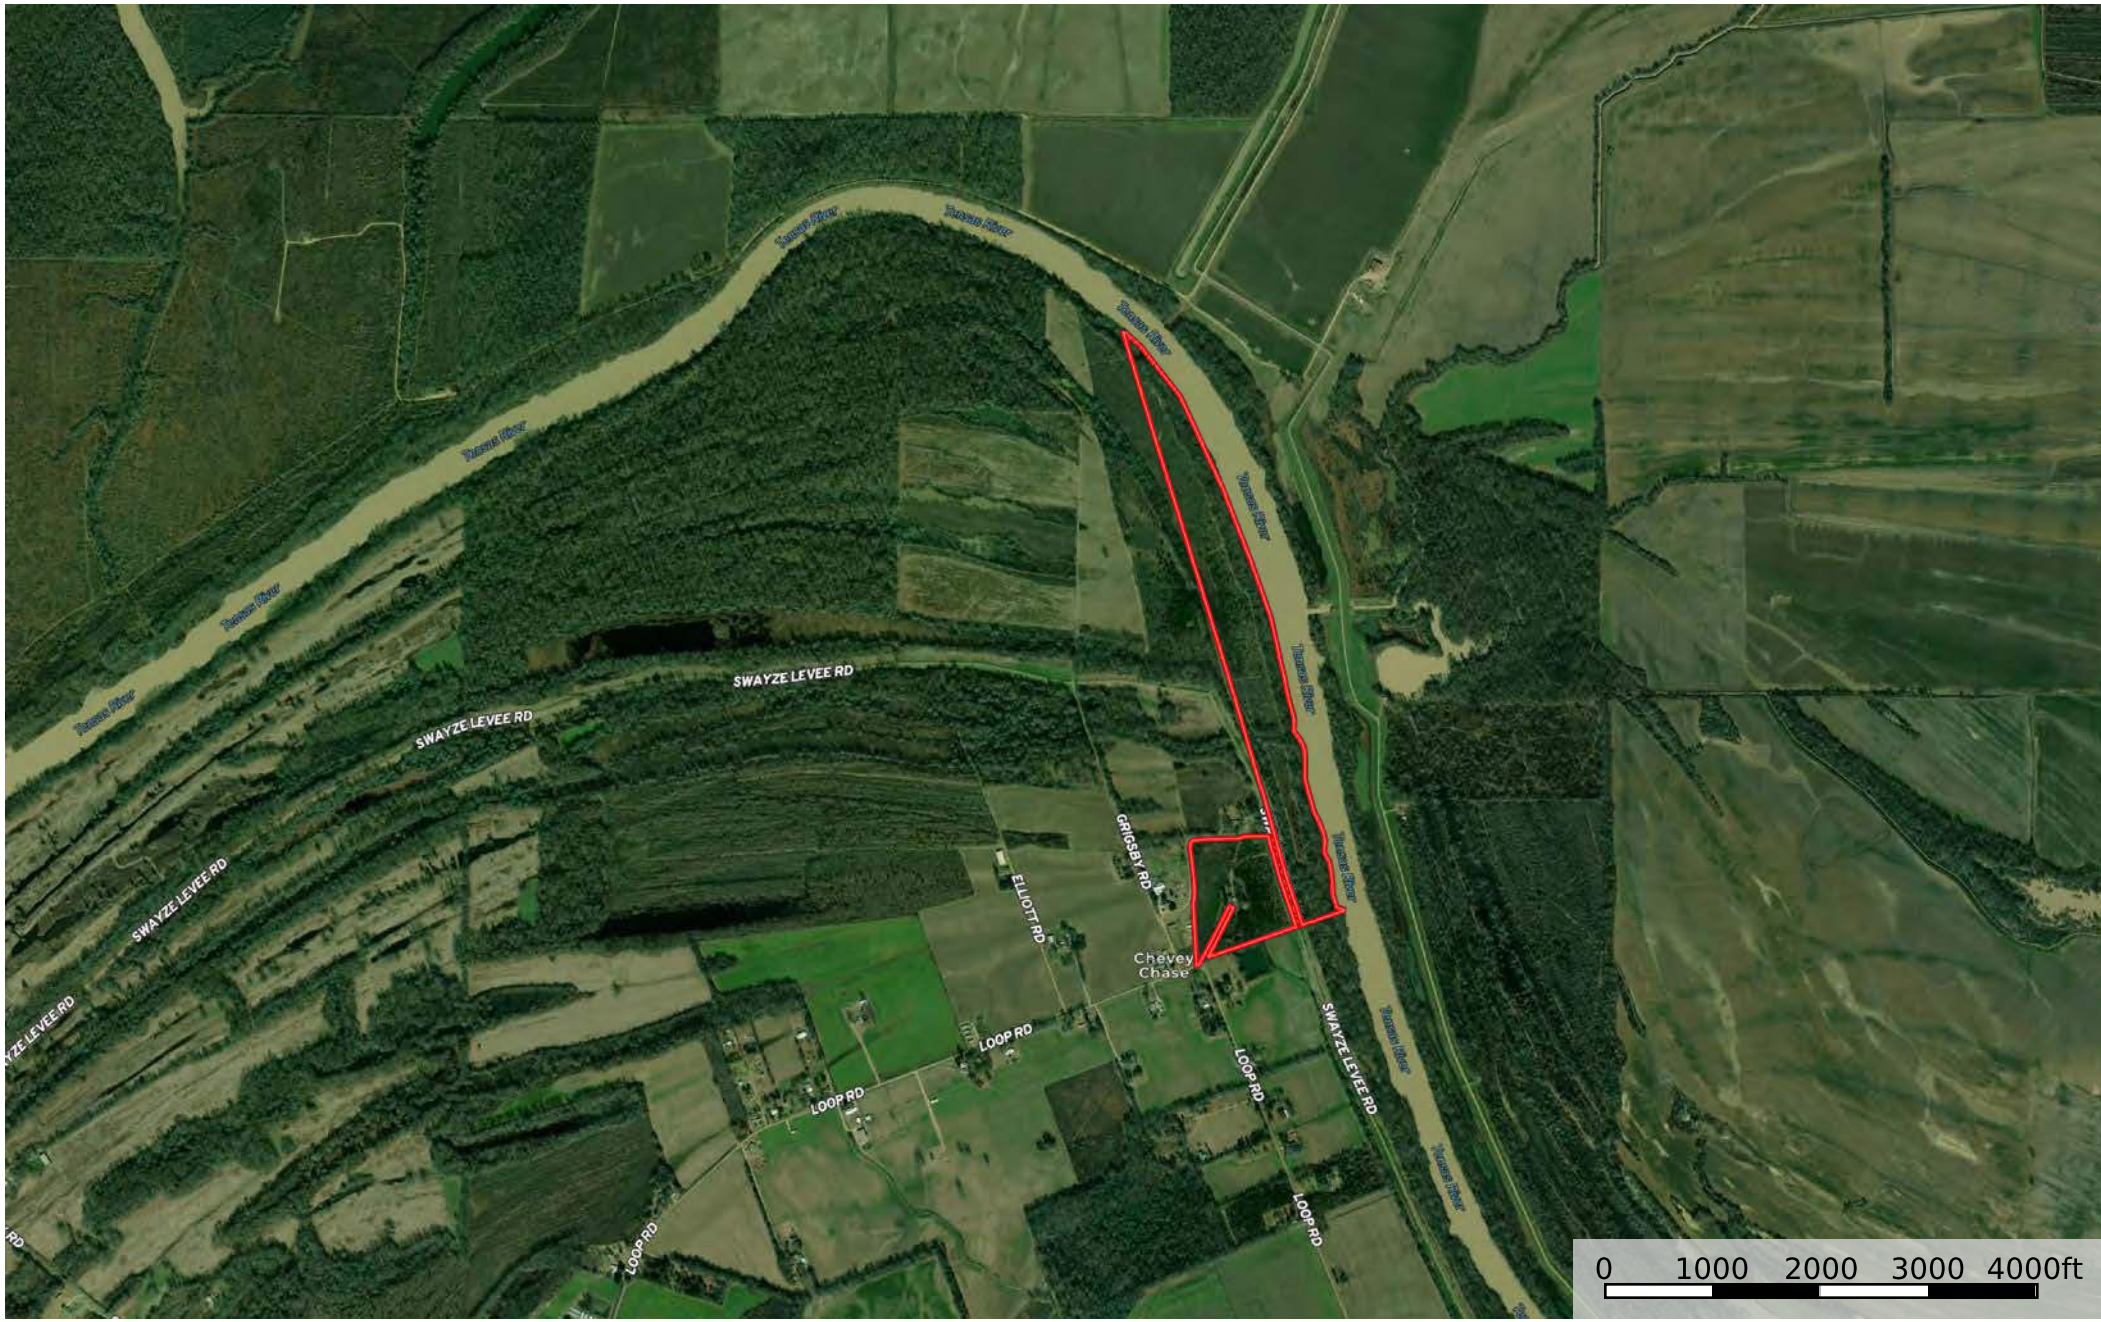

ca 74 acres Tensas Louisiana, AC +/-

 Boundary

 Boundary

 Boundary  Stream, Intermittent  River/Creek  Water Body

ca 74 acres Tensas
Louisiana, AC +/-

Boundary