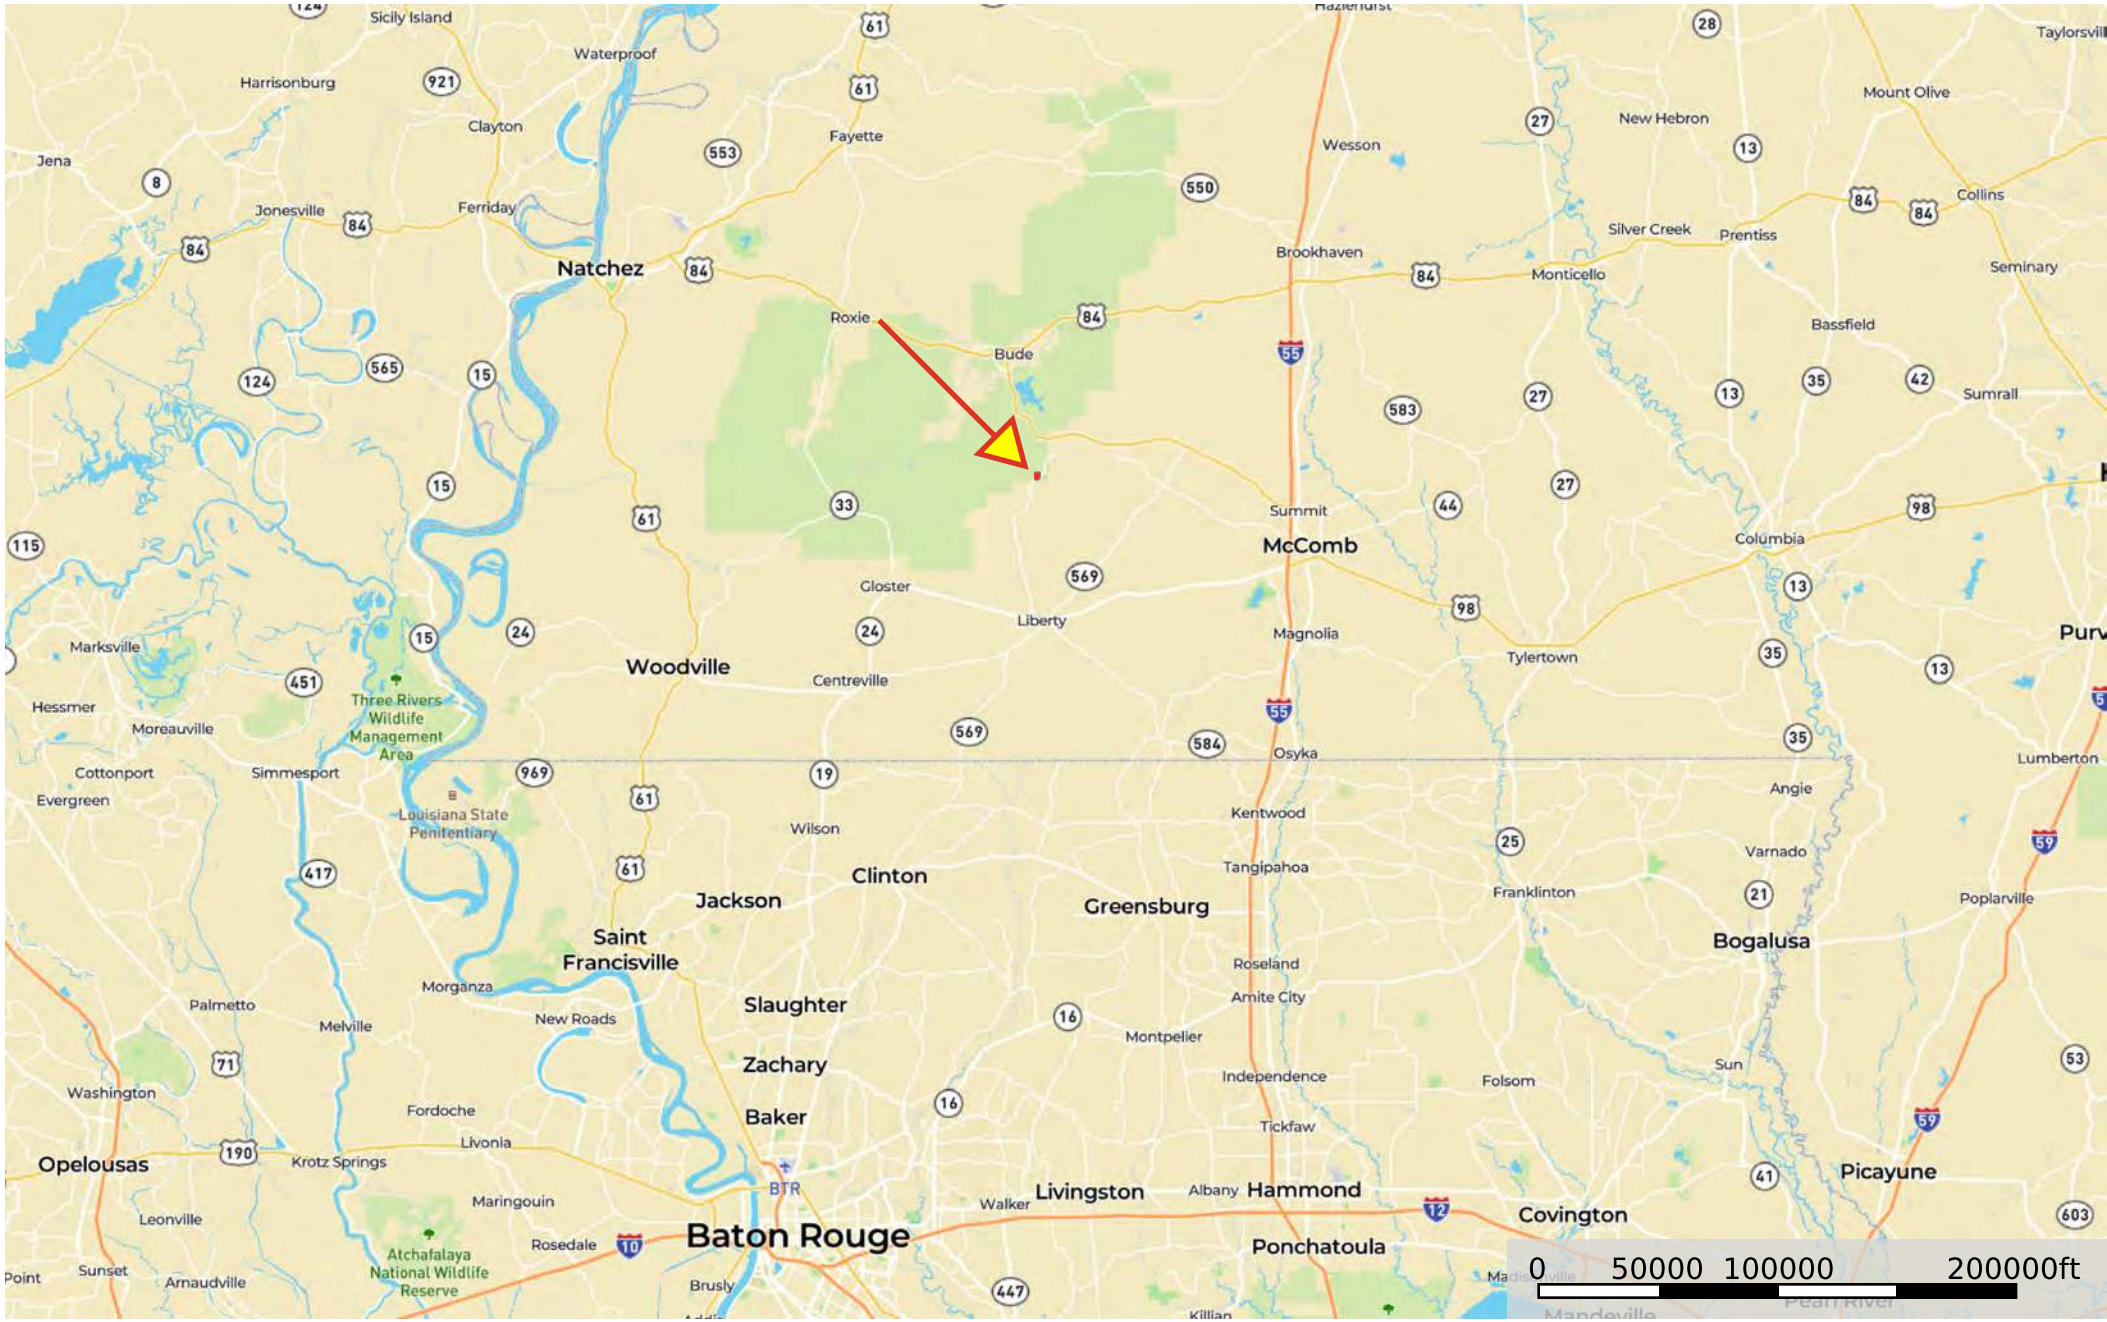

# 61 acres with a Camp and National Forest Access

Mississippi, AC +/-

Boundary

# 61 acres with a Camp and National Forest Access

Mississippi, AC +/-

- Boundary
- Forest Service
- State Land
- Fish and Wildlife
- National Park
- Other
- BLM
- Local Government

# 61 acres with a Camp and National Forest Access

Mississippi, AC +/-