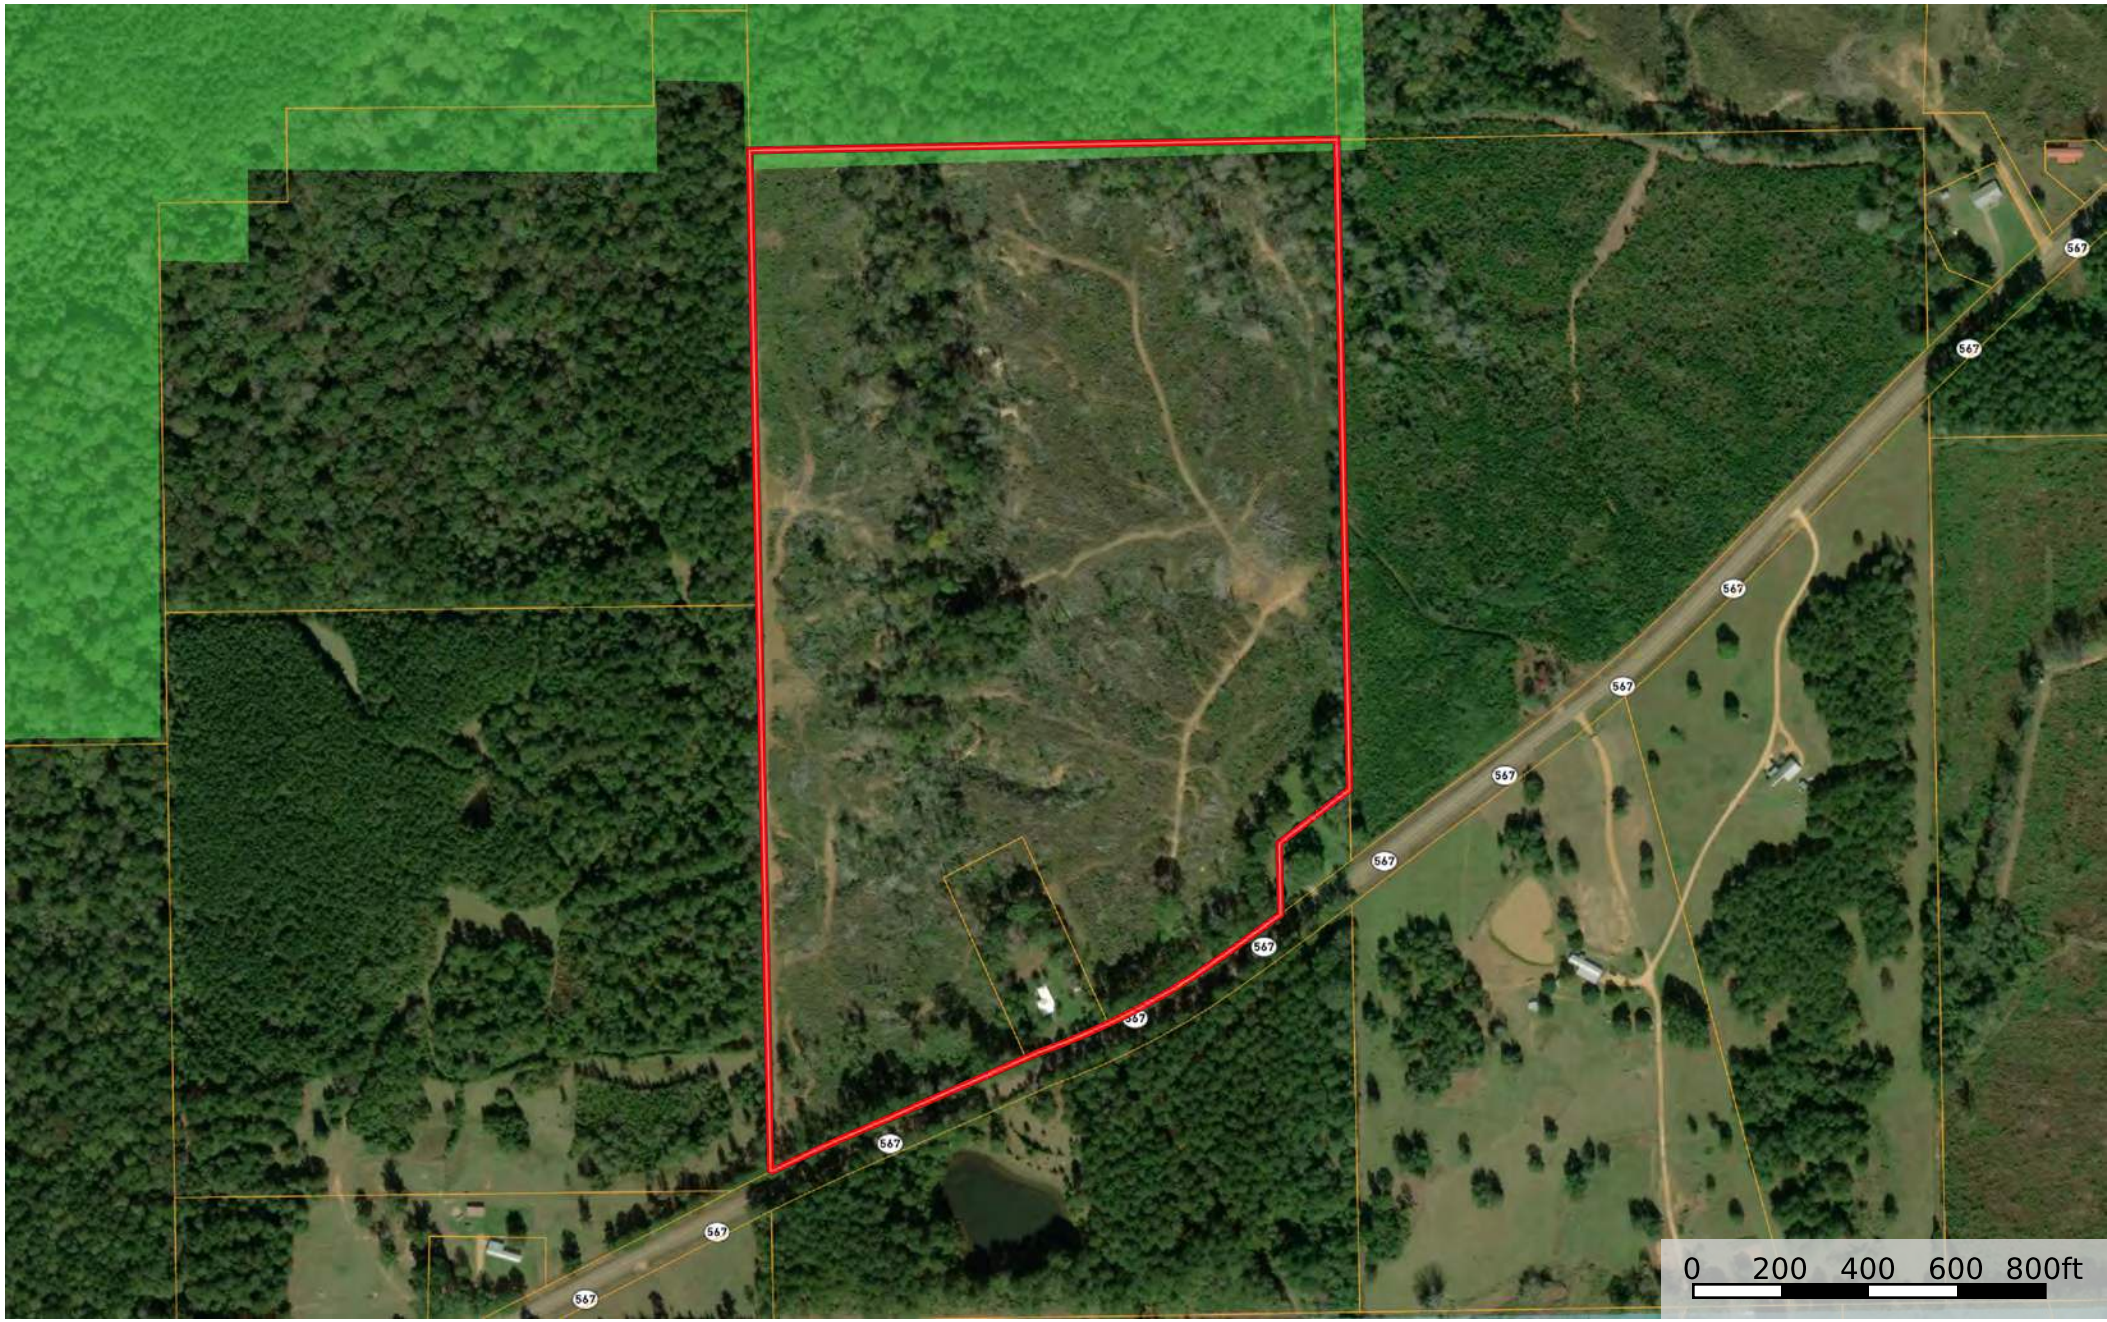

# 61 acres with a Camp and National Forest Access

Mississippi, AC +/-

Boundary

# 61 acres with a Camp and National Forest Access

Mississippi, AC +/-

- Boundary
- Forest Service
- State Land
- Fish and Wildlife
- National Park
- Other
- BLM
- Local Government

# 61 acres with a Camp and National Forest Access

Mississippi, AC +/-