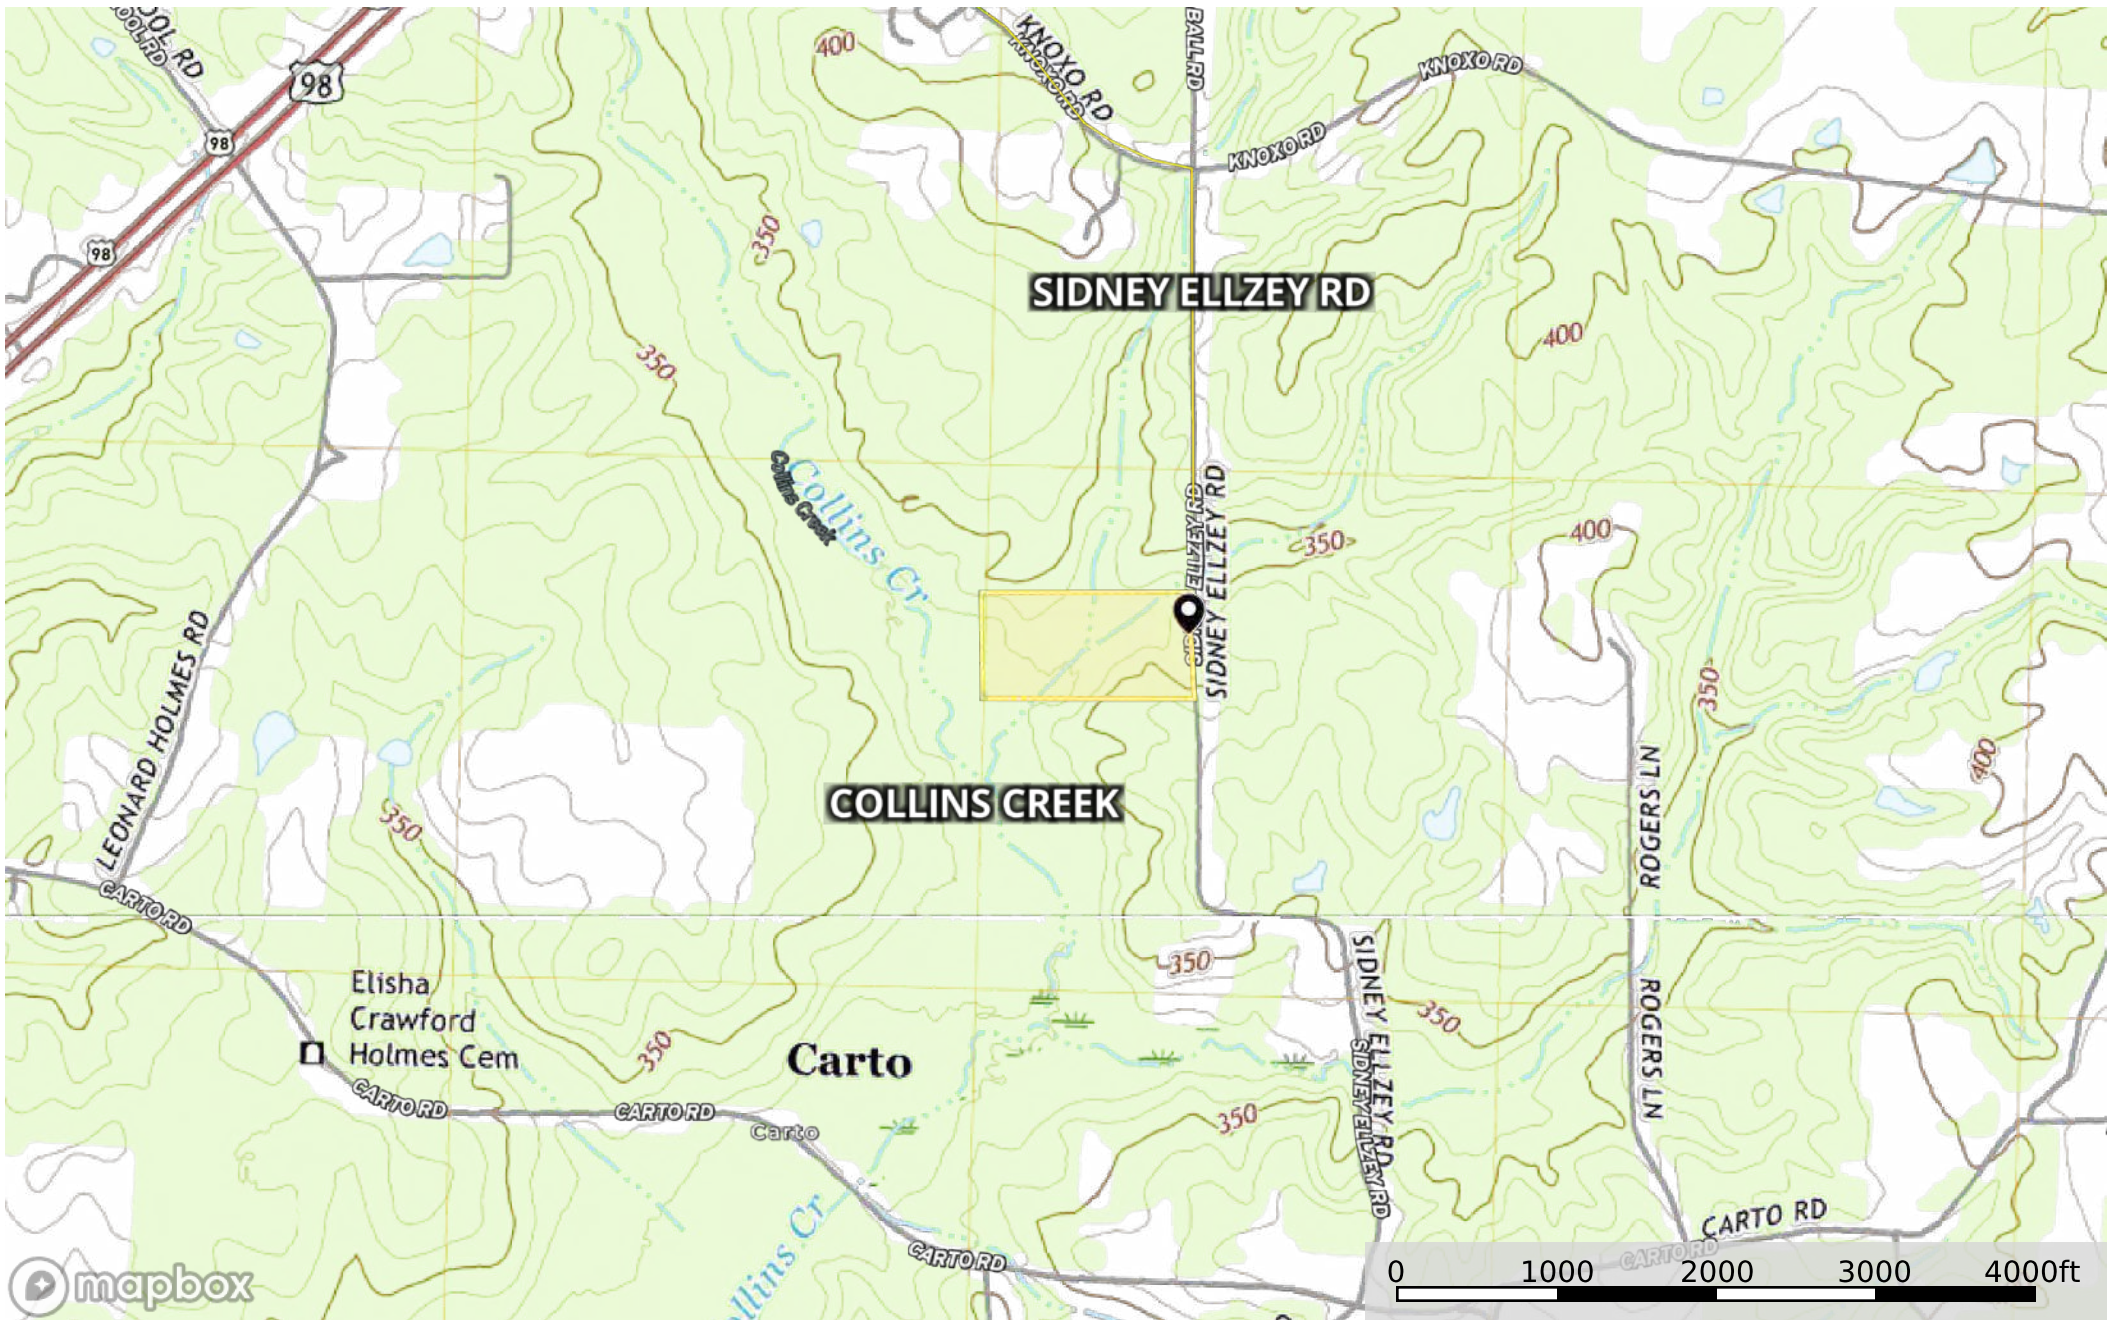

Sidney Ellzey Road - Tylertown, MS (20 acres)

Mississippi, 20 AC +/-

Boundary 1 1

Sidney Ellzey Road - Tylertown, MS (20 acres)

Mississippi, 20 AC +/-

Marker Primary Road Boundary 1

Sidney Ellzey Road - Tylertown, MS (20 acres)

Mississippi, 20 AC +/-

mapbox

- Marker
- Primary Road
- Boundary 1
- Stream, Intermittent
- River/Creek
- Water Body

Sidney Ellzey Road - Tylertown, MS (20 acres)

Mississippi, 20 AC +/-

Marker Primary Road Boundary 1