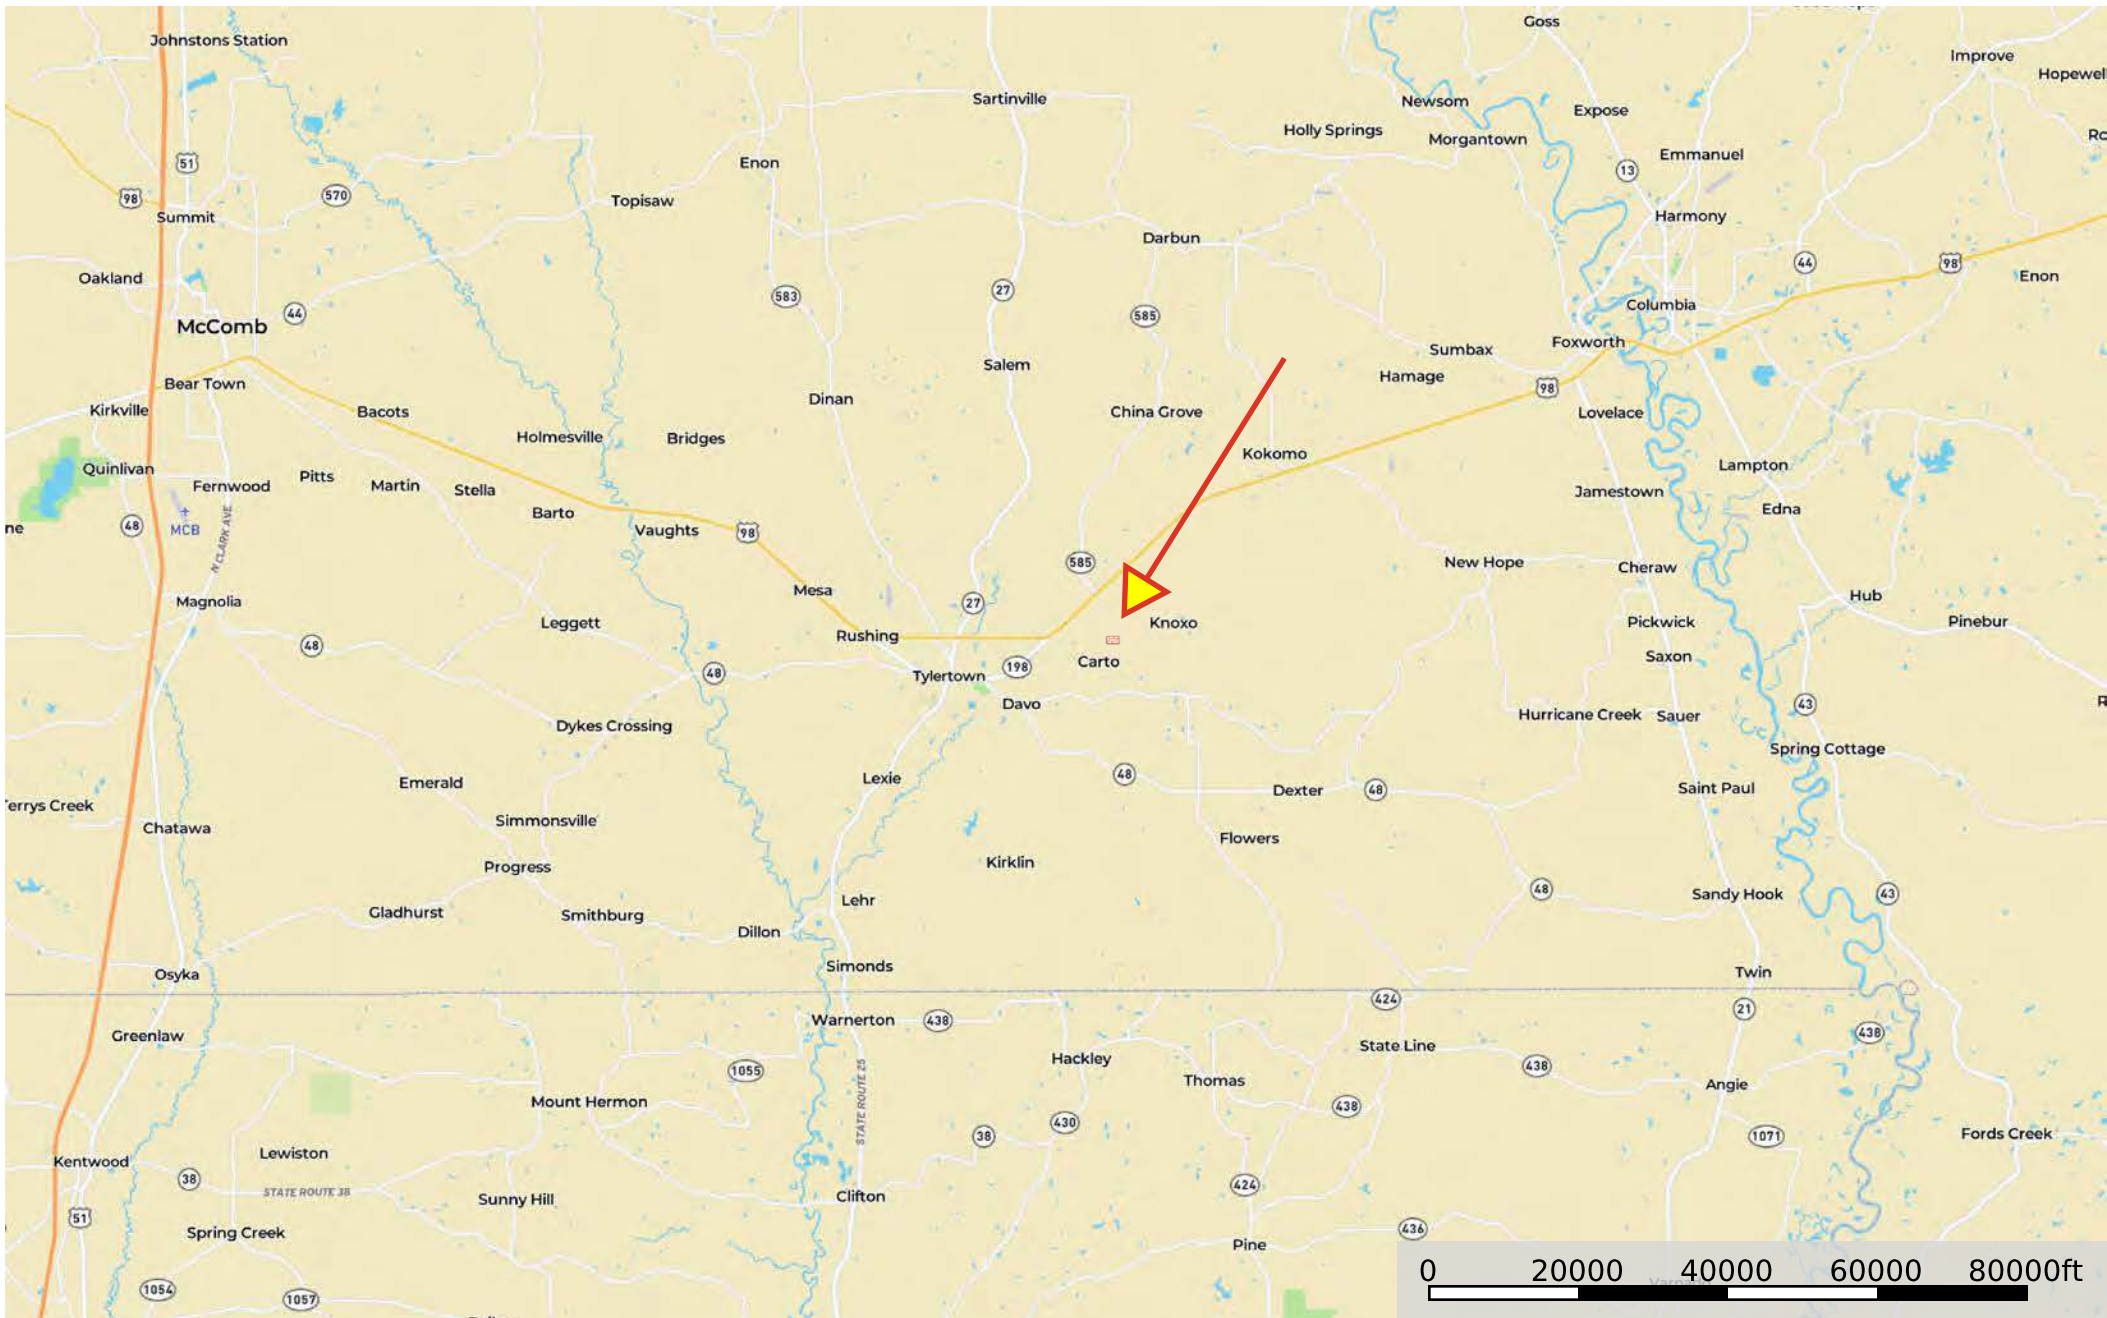

Sidney Ellzey Road - Tylertown, MS (20 acres)

Mississippi, 20 AC +/-

Boundary 1 1

Sidney Ellzey Road - Tylertown, MS (20 acres)

Mississippi, 20 AC +/-

Marker Primary Road Boundary 1

Sidney Ellzey Road - Tylertown, MS (20 acres)

Mississippi, 20 AC +/-

mapbox

- Marker
- Primary Road
- Boundary 1
- Stream, Intermittent
- River/Creek
- Water Body

Sidney Ellzey Road - Tylertown, MS (20 acres)

Mississippi, 20 AC +/-

Marker Primary Road Boundary 1