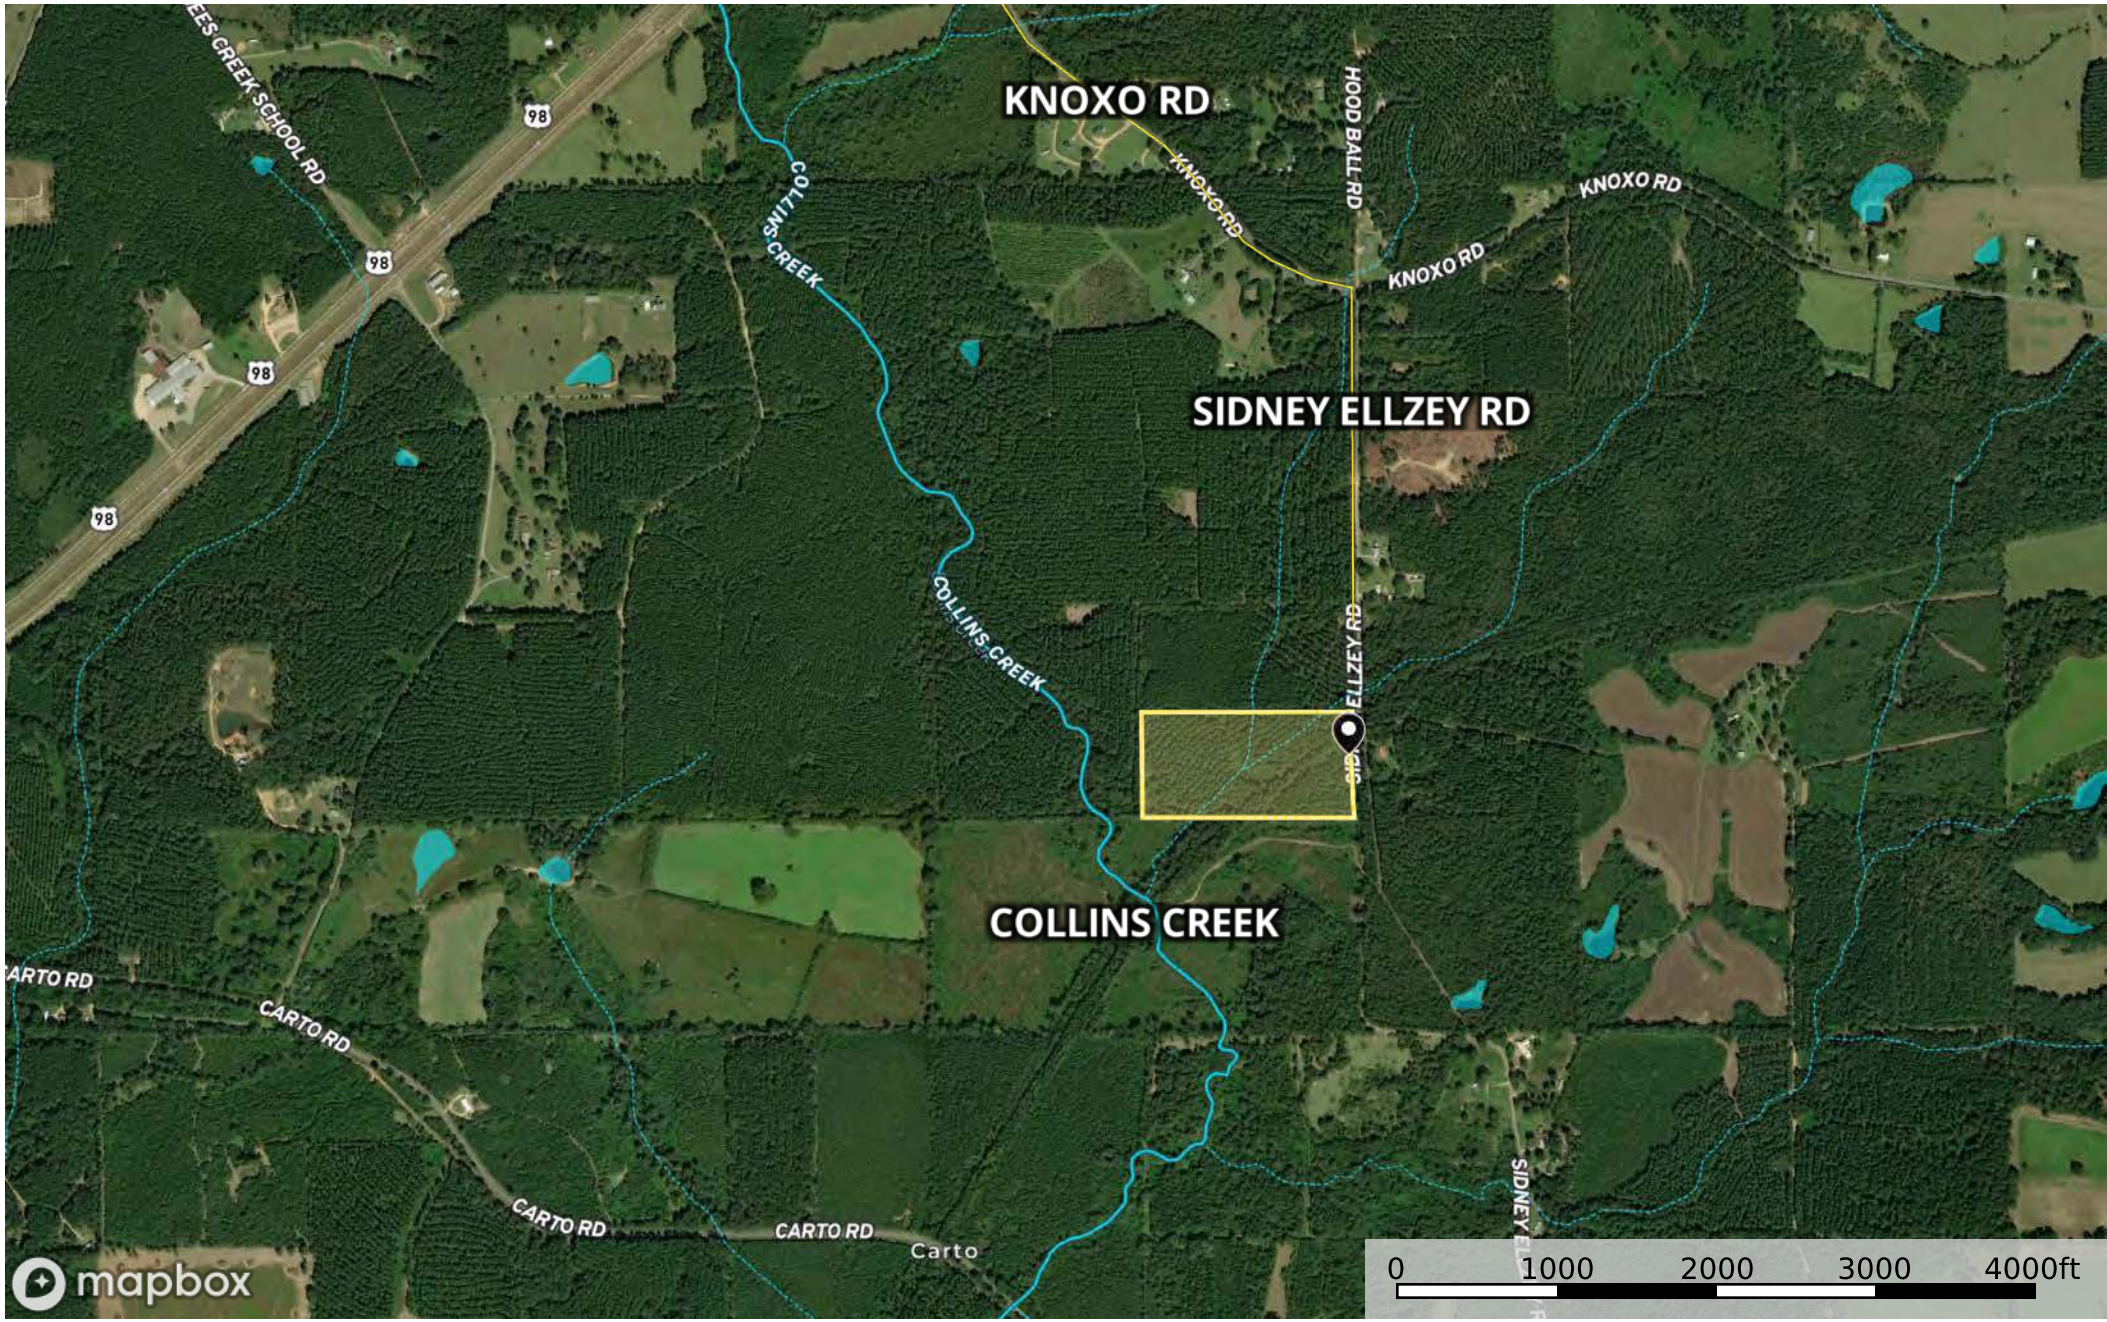

Sidney Ellzey Road - Tylertown, MS (20 acres)

Mississippi, 20 AC +/-

Boundary 1 1

Sidney Ellzey Road - Tylertown, MS (20 acres)

Mississippi, 20 AC +/-

Marker Primary Road Boundary 1

Sidney Ellzey Road - Tylertown, MS (20 acres)

Mississippi, 20 AC +/-

mapbox

- Marker
- Primary Road
- Boundary 1
- Stream, Intermittent
- River/Creek
- Water Body

Sidney Ellzey Road - Tylertown, MS (20 acres)

Mississippi, 20 AC +/-

Marker Primary Road Boundary 1