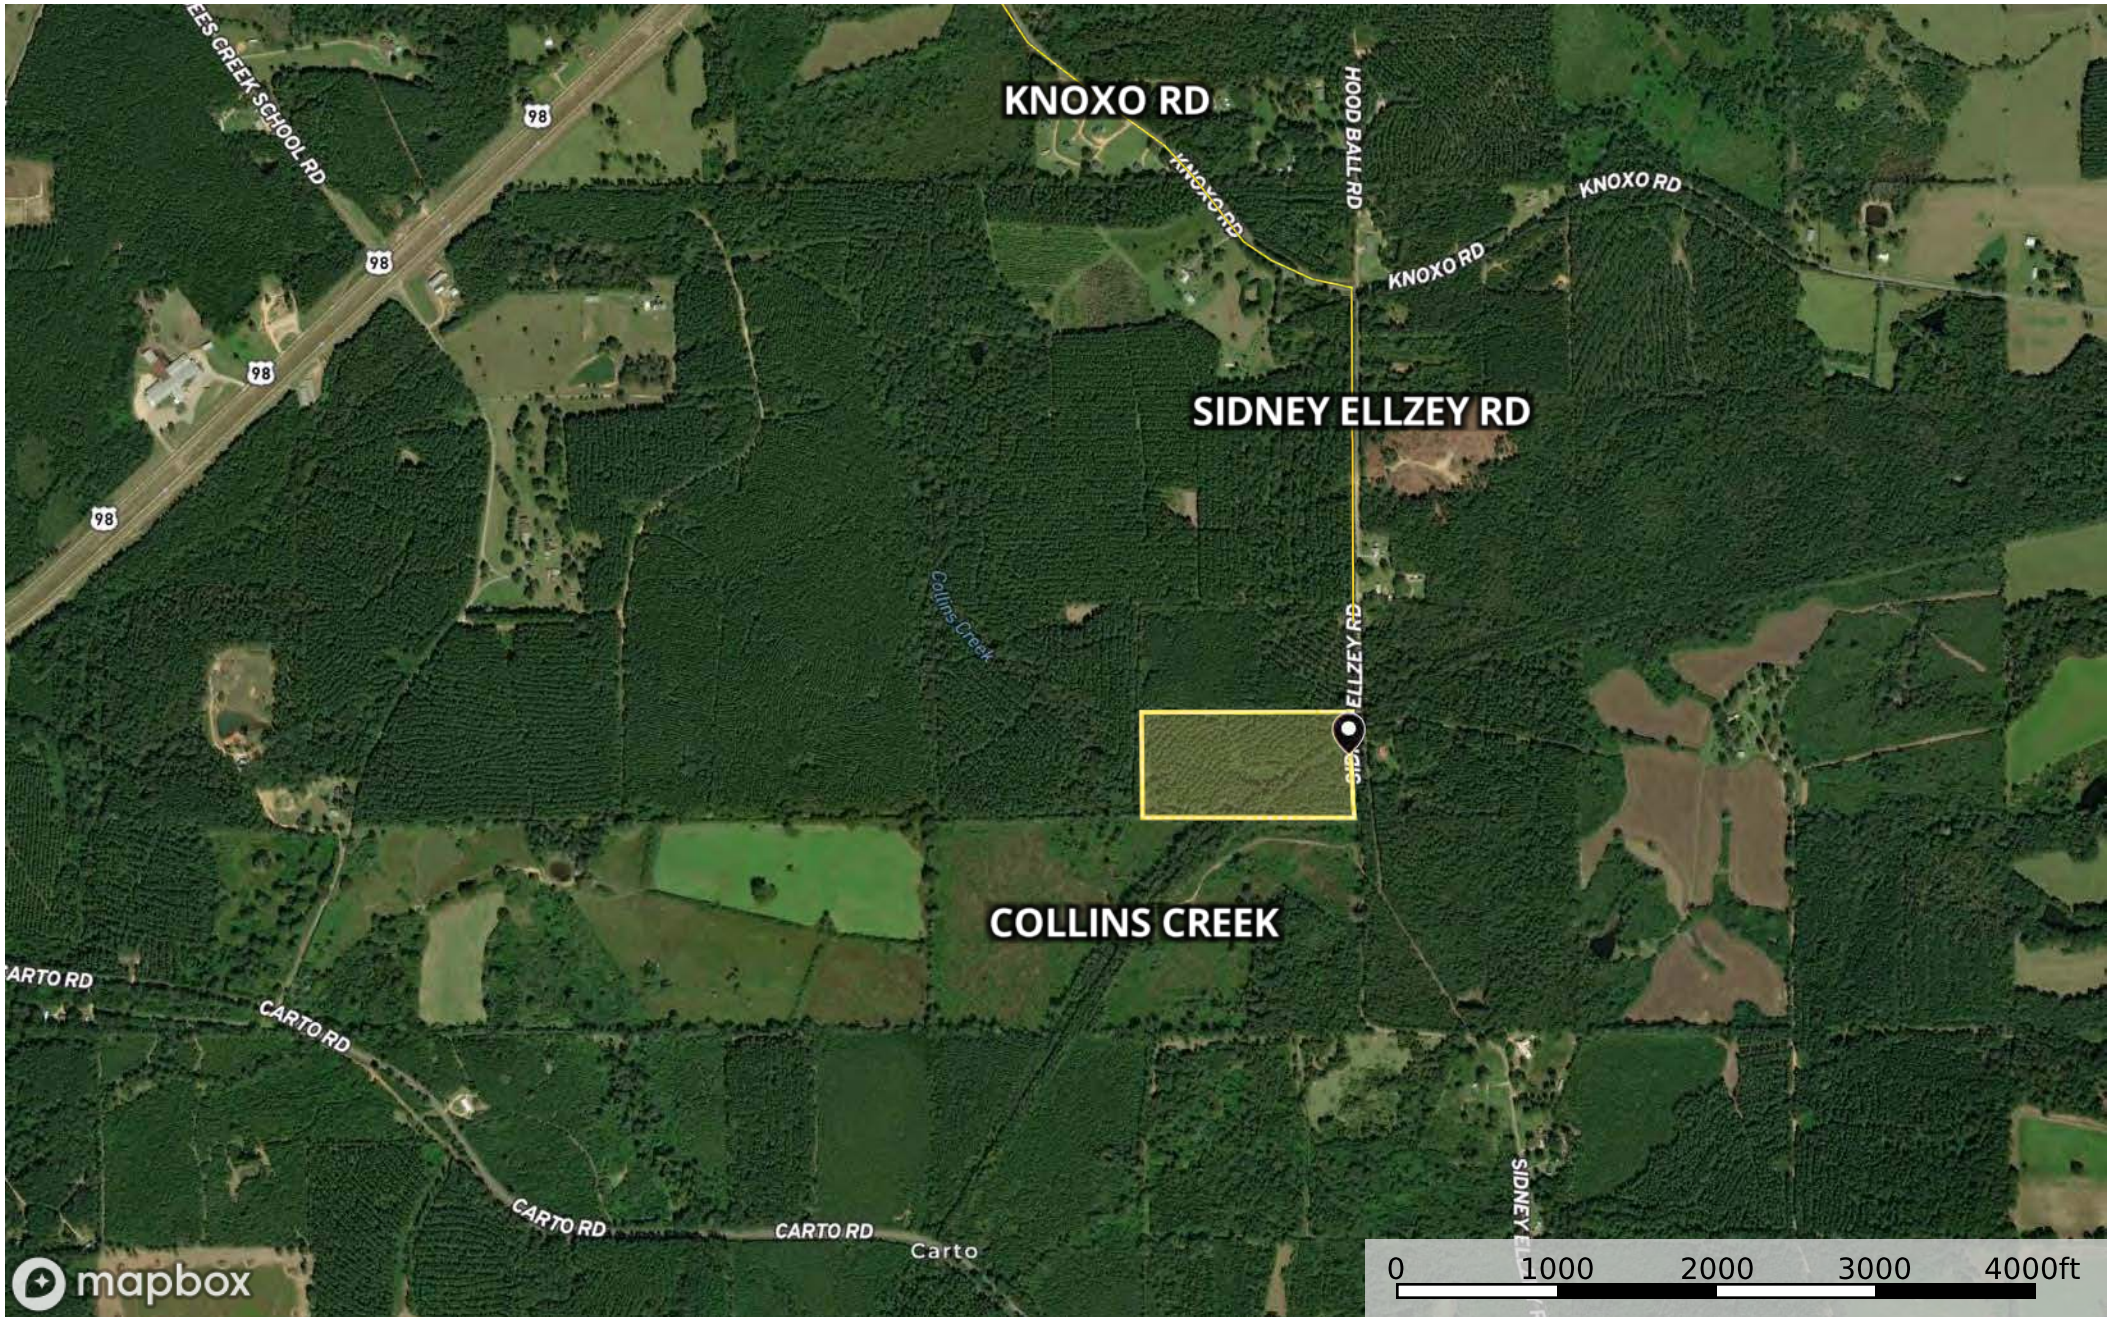

Sidney Ellzey Road - Tylertown, MS (20 acres)

Mississippi, 20 AC +/-

Boundary 1 1

Sidney Ellzey Road - Tylertown, MS (20 acres)

Mississippi, 20 AC +/-

Marker Primary Road Boundary 1

Sidney Ellzey Road - Tylertown, MS (20 acres)

Mississippi, 20 AC +/-

mapbox

- Marker
- Primary Road
- Boundary 1
- Stream, Intermittent
- River/Creek
- Water Body

Sidney Ellzey Road - Tylertown, MS (20 acres)

Mississippi, 20 AC +/-

Marker Primary Road Boundary 1