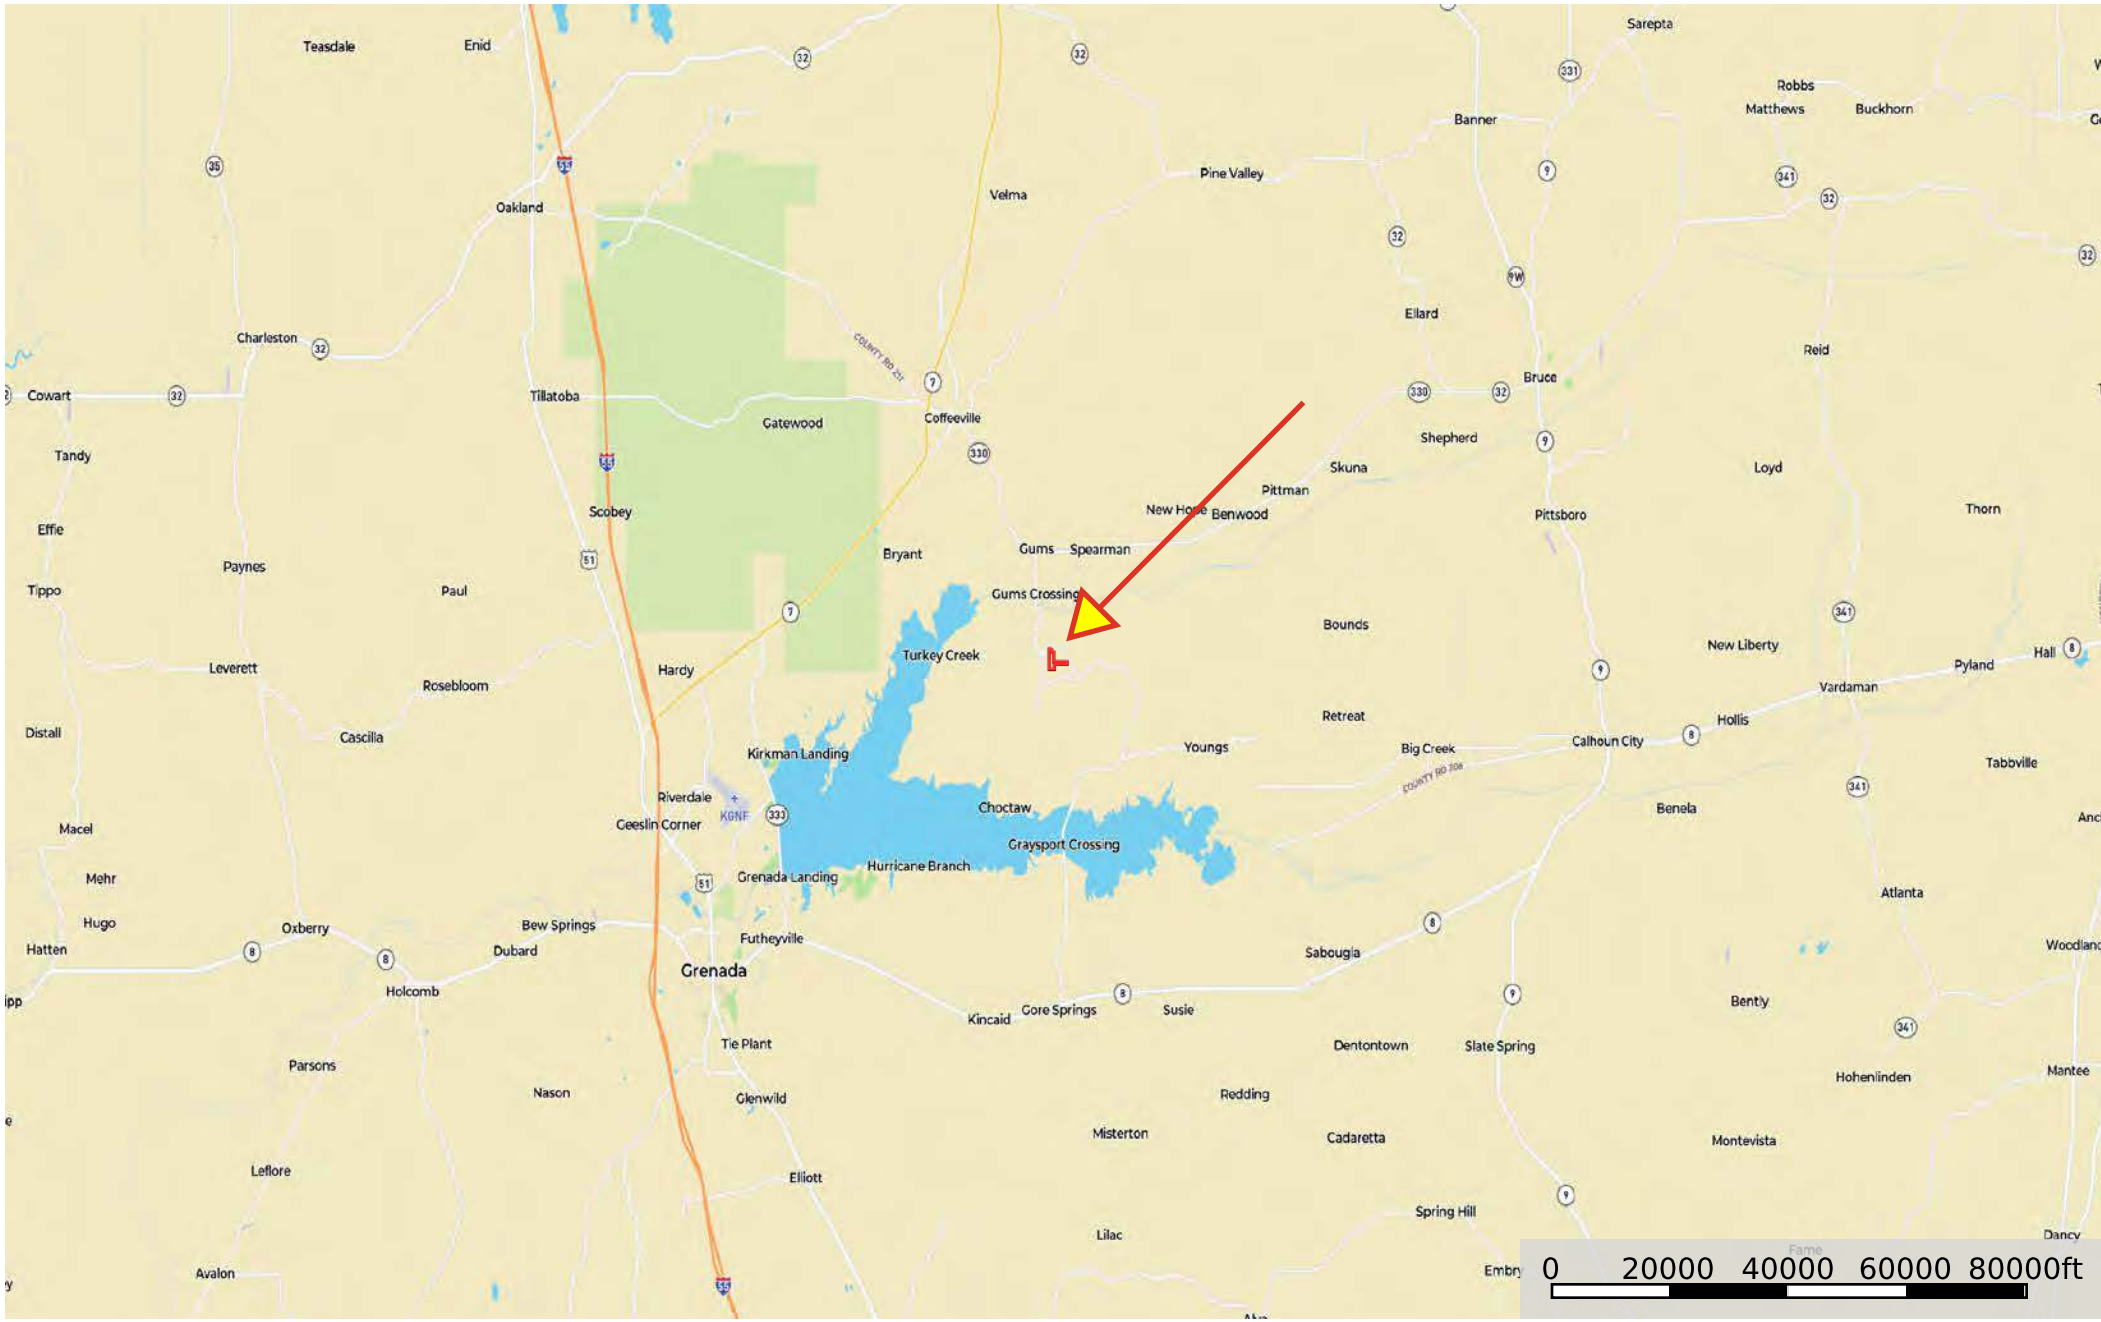

# Rd 63 Acres Grenada

Mississippi, AC +/-

# Rd 63 Acres Grenada Mississippi, AC +/-

 Boundary

# Rd 63 Acres Grenada Mississippi, AC +/-

- Boundary
- Stream, Intermittent
- River/Creek
- Water Body