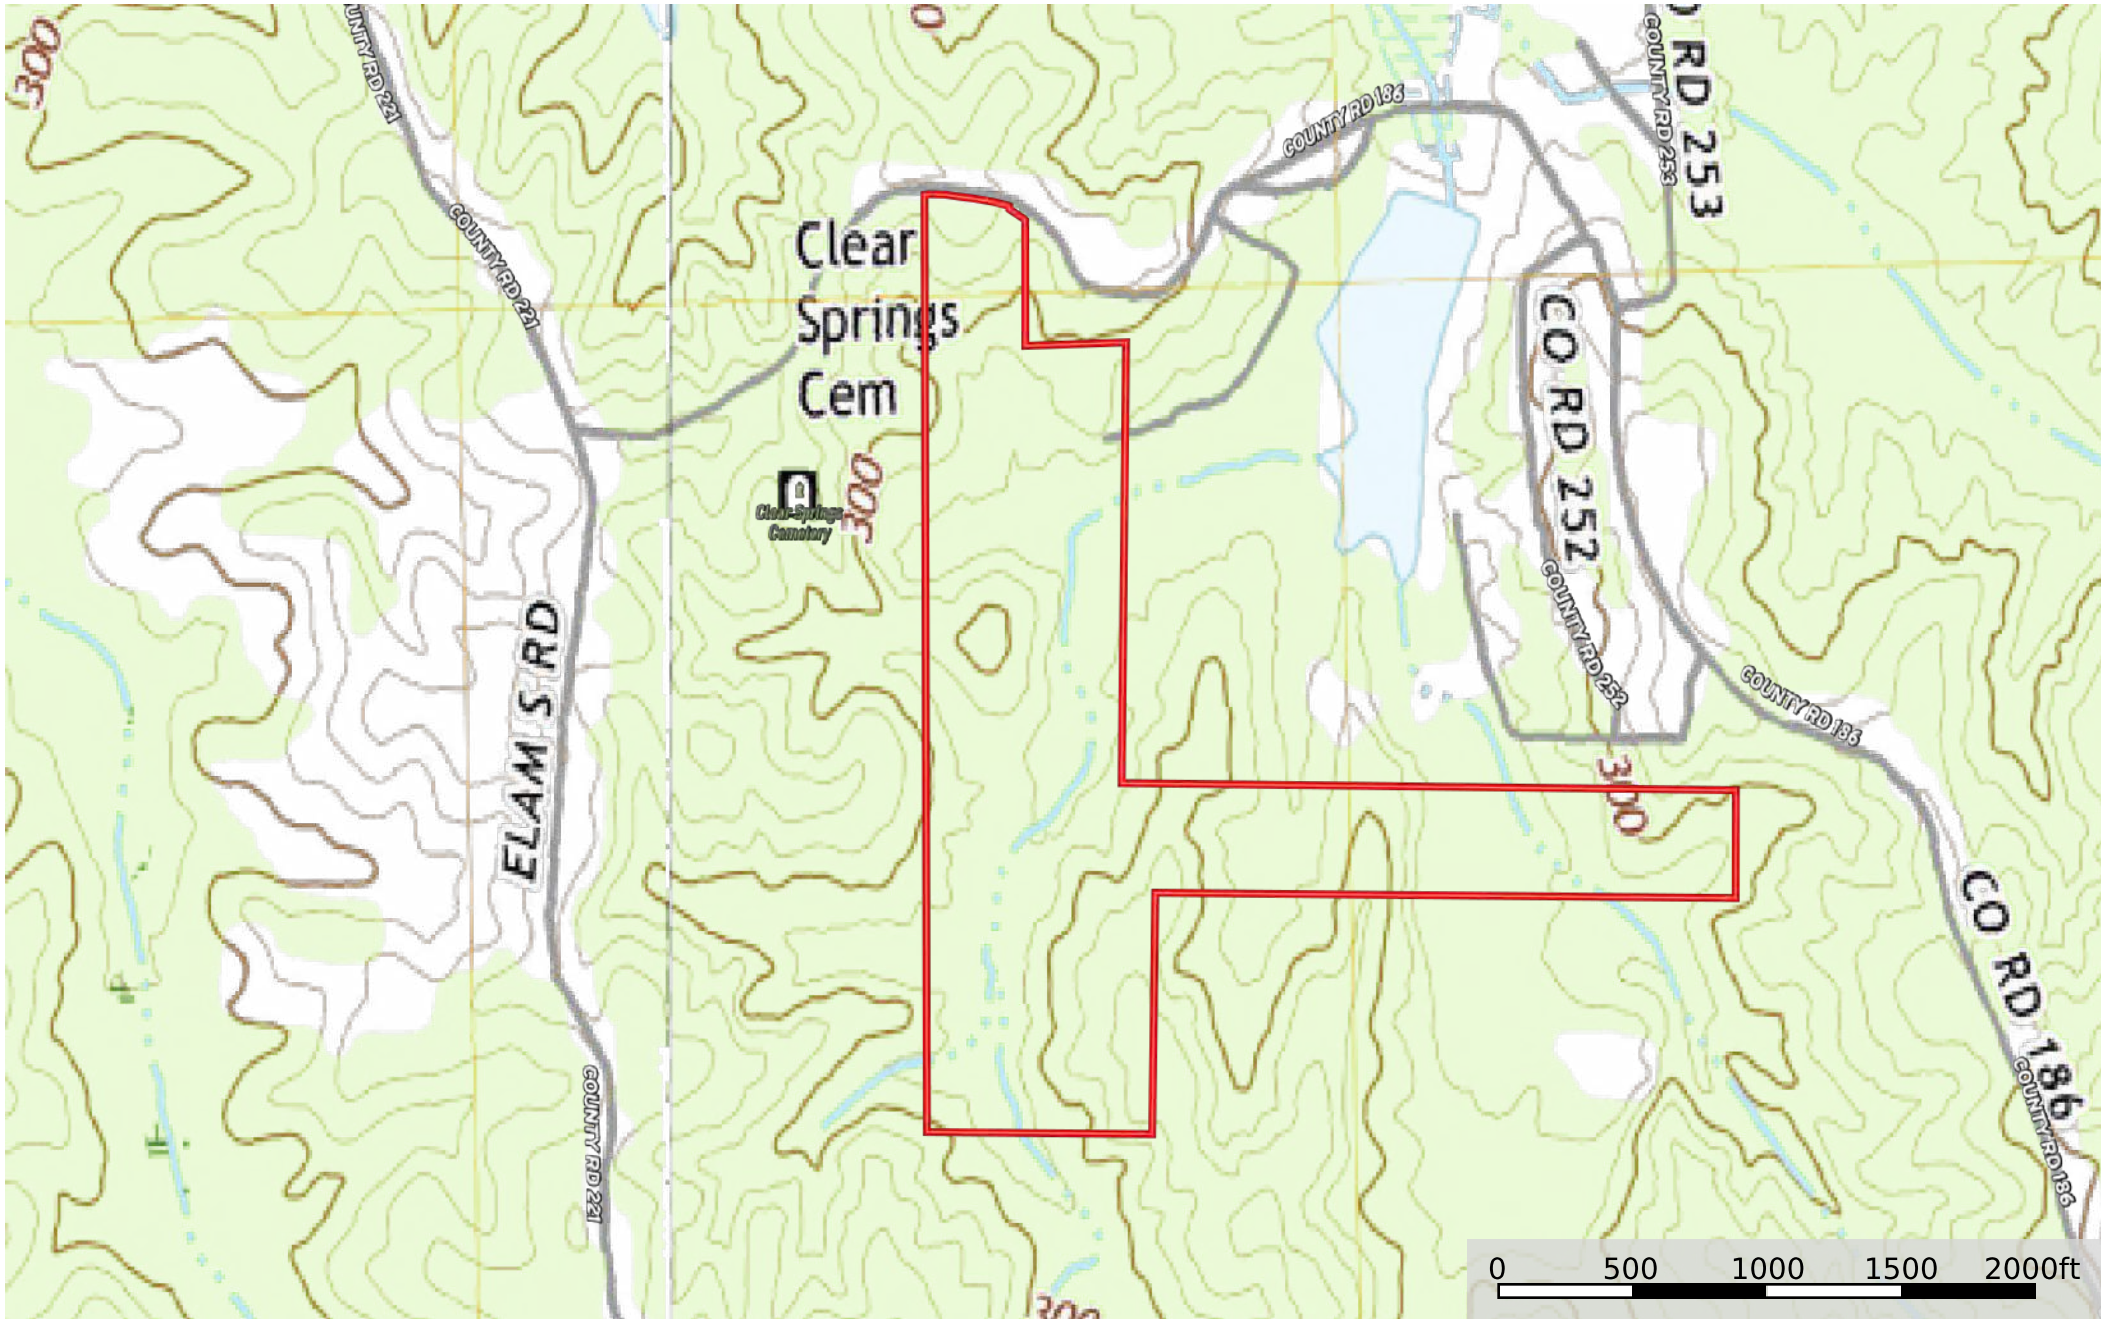

# Rd 63 Acres Grenada Mississippi, AC +/-

 Boundary

# Rd 63 Acres Grenada Mississippi, AC +/-

- Boundary
- Stream, Intermittent
- River/Creek
- Water Body