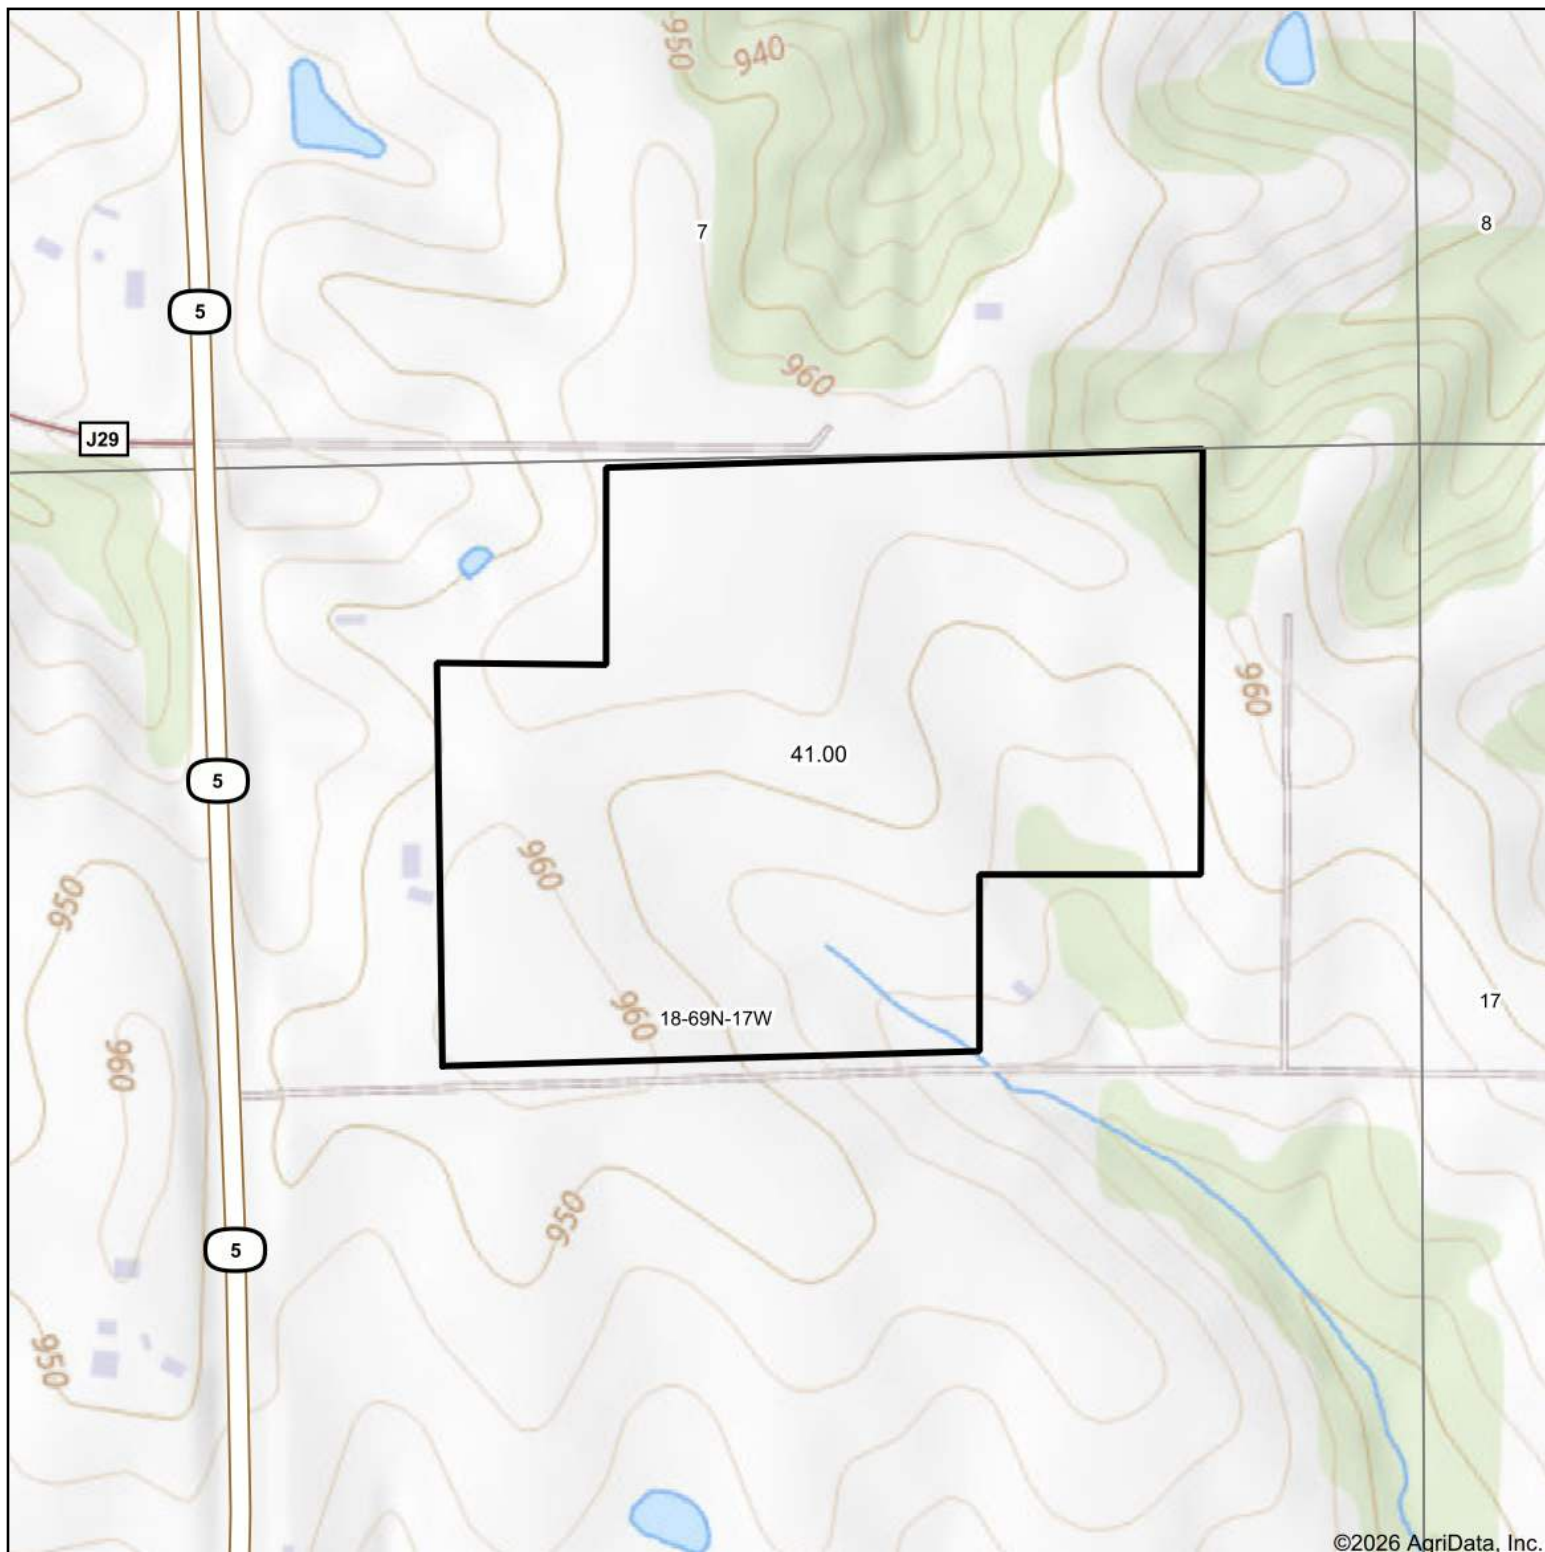

Topography Map

Boundary Lines Are Approximate

©2026 AgriData, Inc.

Map Center: 40° 46' 53.42, -92° 51' 13.78

Hawkeye
Real Estate

18-69N-17W
Appanoose County
Iowa

Maps Provided By:

© AgriData, Inc. 2025