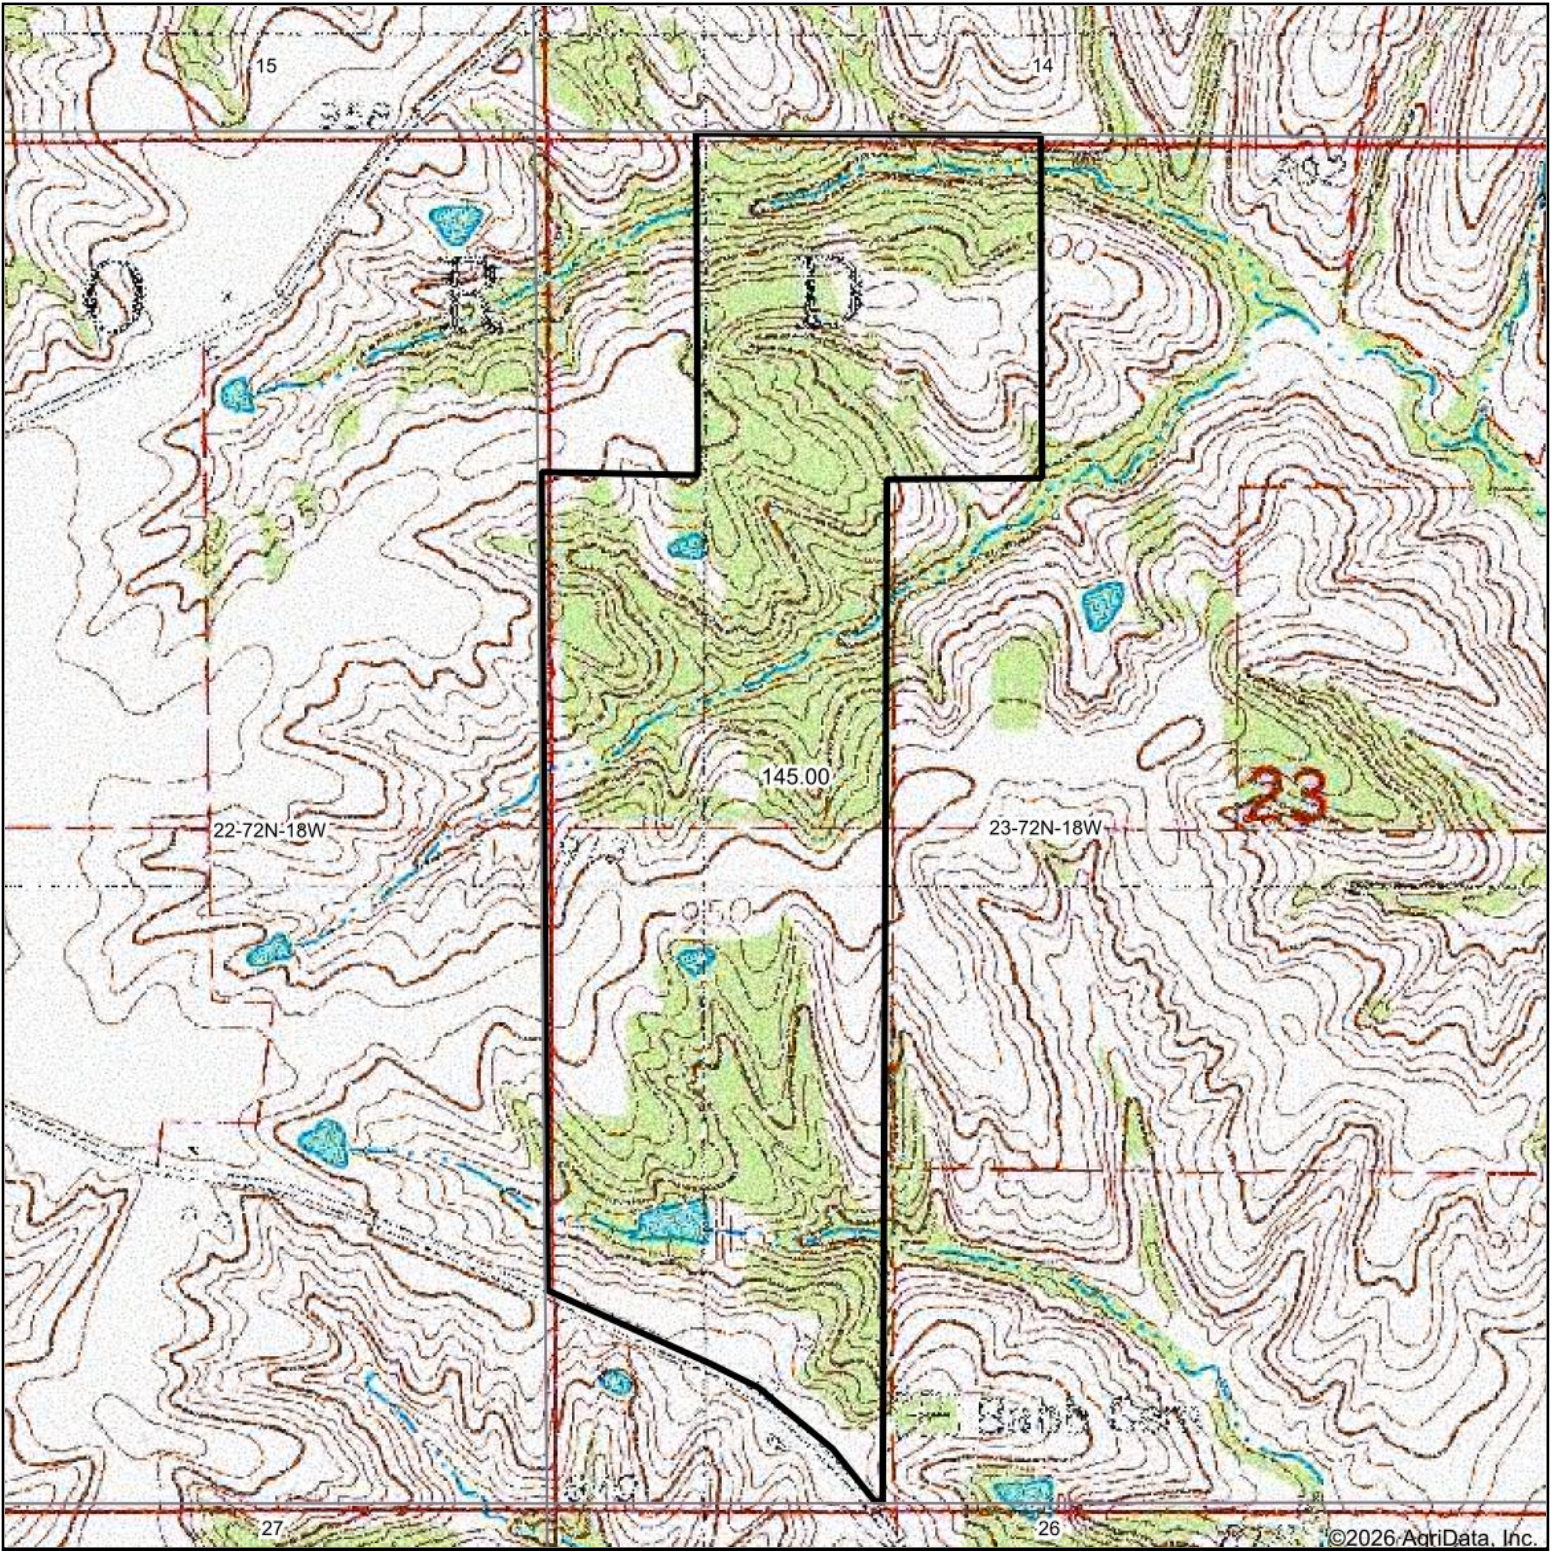

# Topography Map

\*Boundary Lines Are Approximate\*

Map Center: 41° 1' 23.9, -92° 54' 14.51

**Hawkeye**  
Real Estate

**23-72N-18W**  
**Monroe County**  
**Iowa**

1/27/2026

Maps Provided By:

© AgriData, Inc. 2025