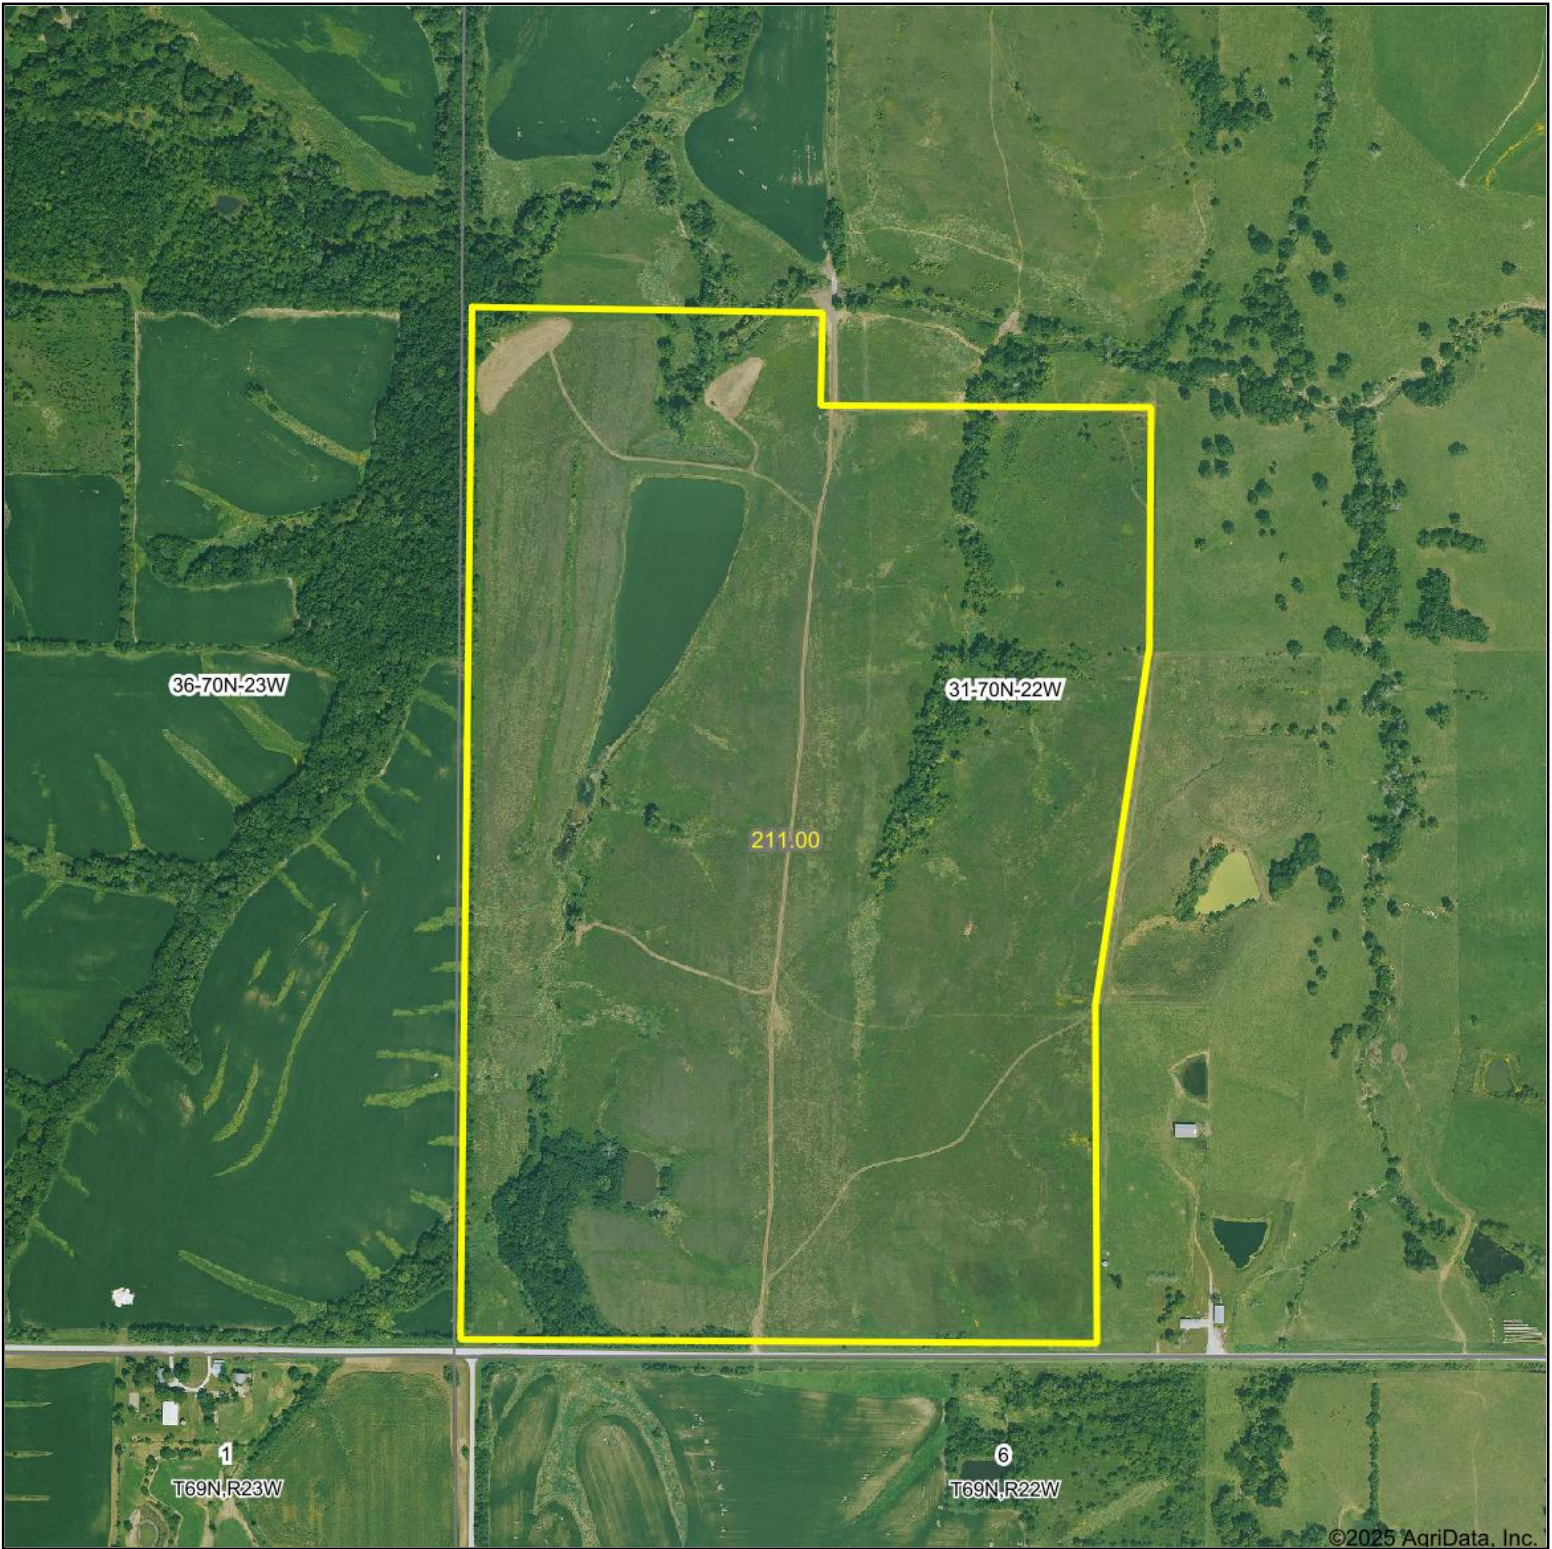

Aerial Map

Boundary Lines Are Approximate

©2025 AgriData, Inc.

Hawkeye Farm Mgmt & Real Estate

United Country
Real Estate
22 N Main, Albia IA Phone: 641-952-7796
Email: hawkeye@ucius.com
For more info: www.ustma.com
www.iowawhitetailfarms.com

Boundary Center: 40° 49' 1.19, -93° 26' 15.49

0ft 832ft 1665ft

31-70N-22W
Wayne County
Iowa

Maps Provided By:
surety
CUSTOMIZED ONLINE MAPPING
© AgriData, Inc. 2023 www.AgridataInc.com

6/12/2025