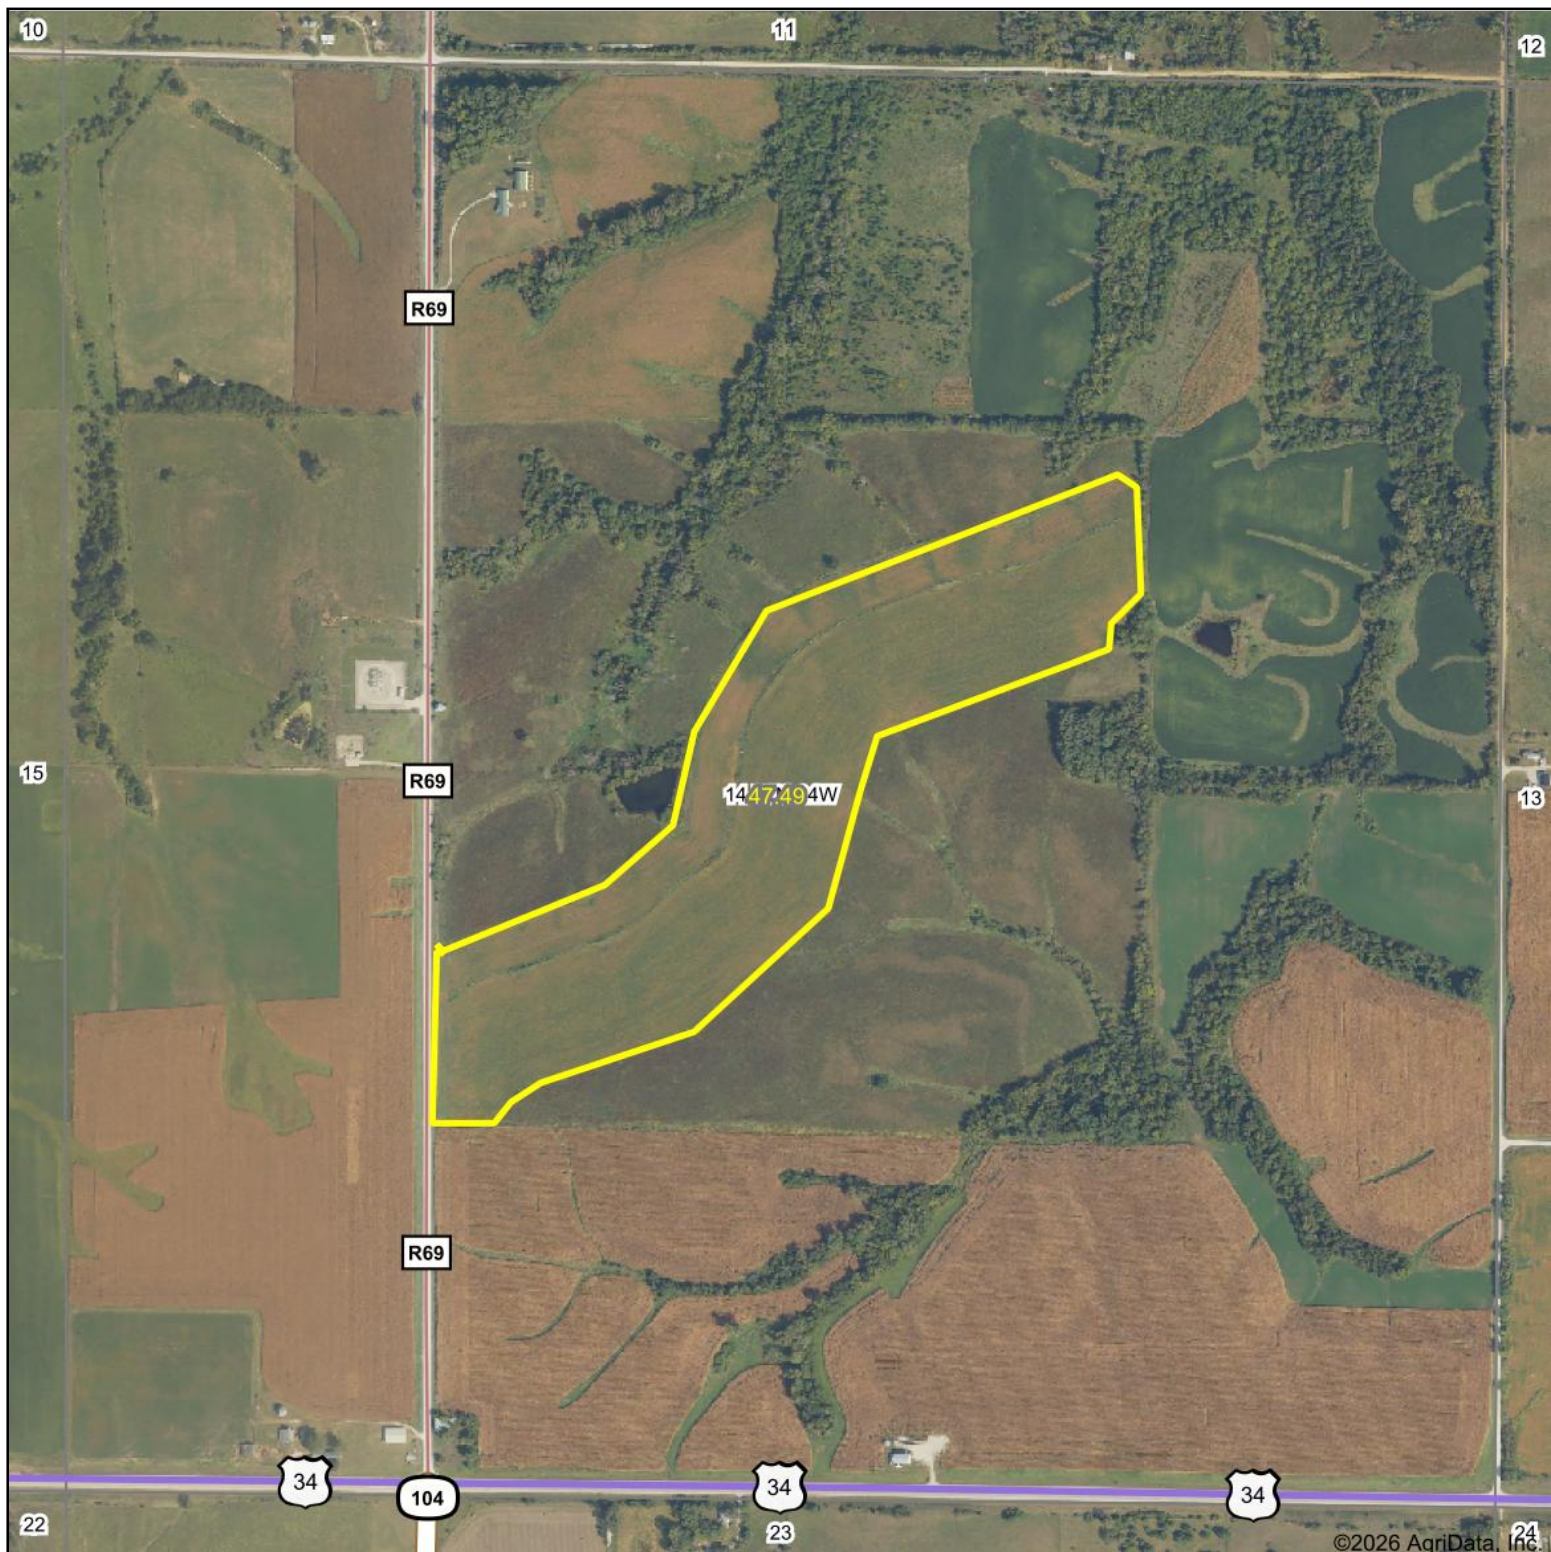

# Aerial Map

Boundary Lines Are Approximate

Boundary Center: 41° 2' 13.51", -93° 35' 9.2"

Hawkeye Real Estate

14-72N-24W  
Clarke County  
Iowa

Maps Provided By:

© AgriData, Inc. 2025 www.AgriDataInc.com

2/20/2026