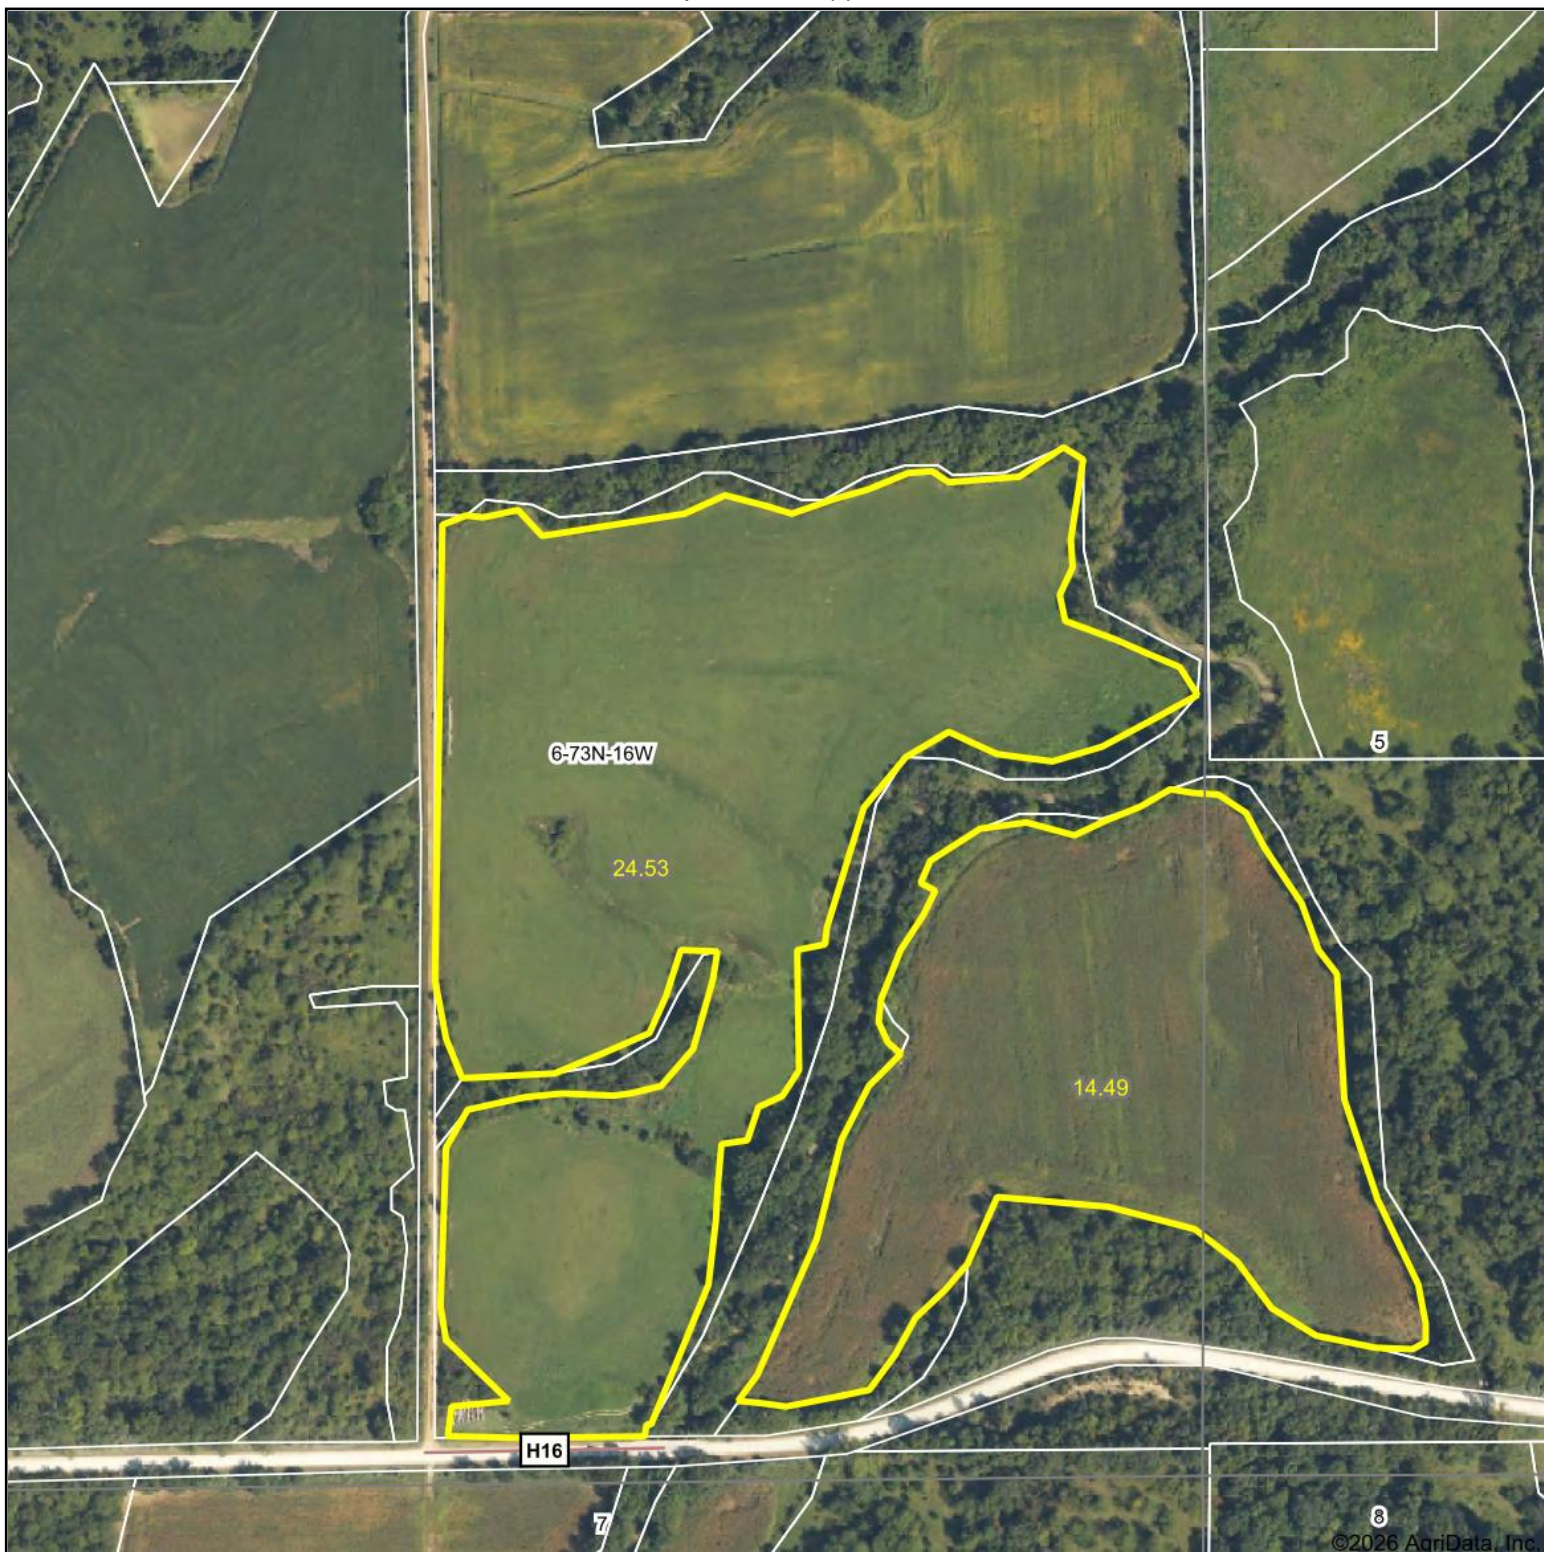

Aerial Map

*Boundary Lines are Approximate

©2026 AgriData, Inc.

Hawkeye
Real Estate

Boundary Center: 41° 8' 58.87, -92° 44' 15.87

6-73N-16W
Monroe County
Iowa

Maps Provided By:

© AgriData, Inc. 2025 www.AgriDataInc.com

2/20/2026

Field borders provided by Farm Service Agency as of 5/21/2008.