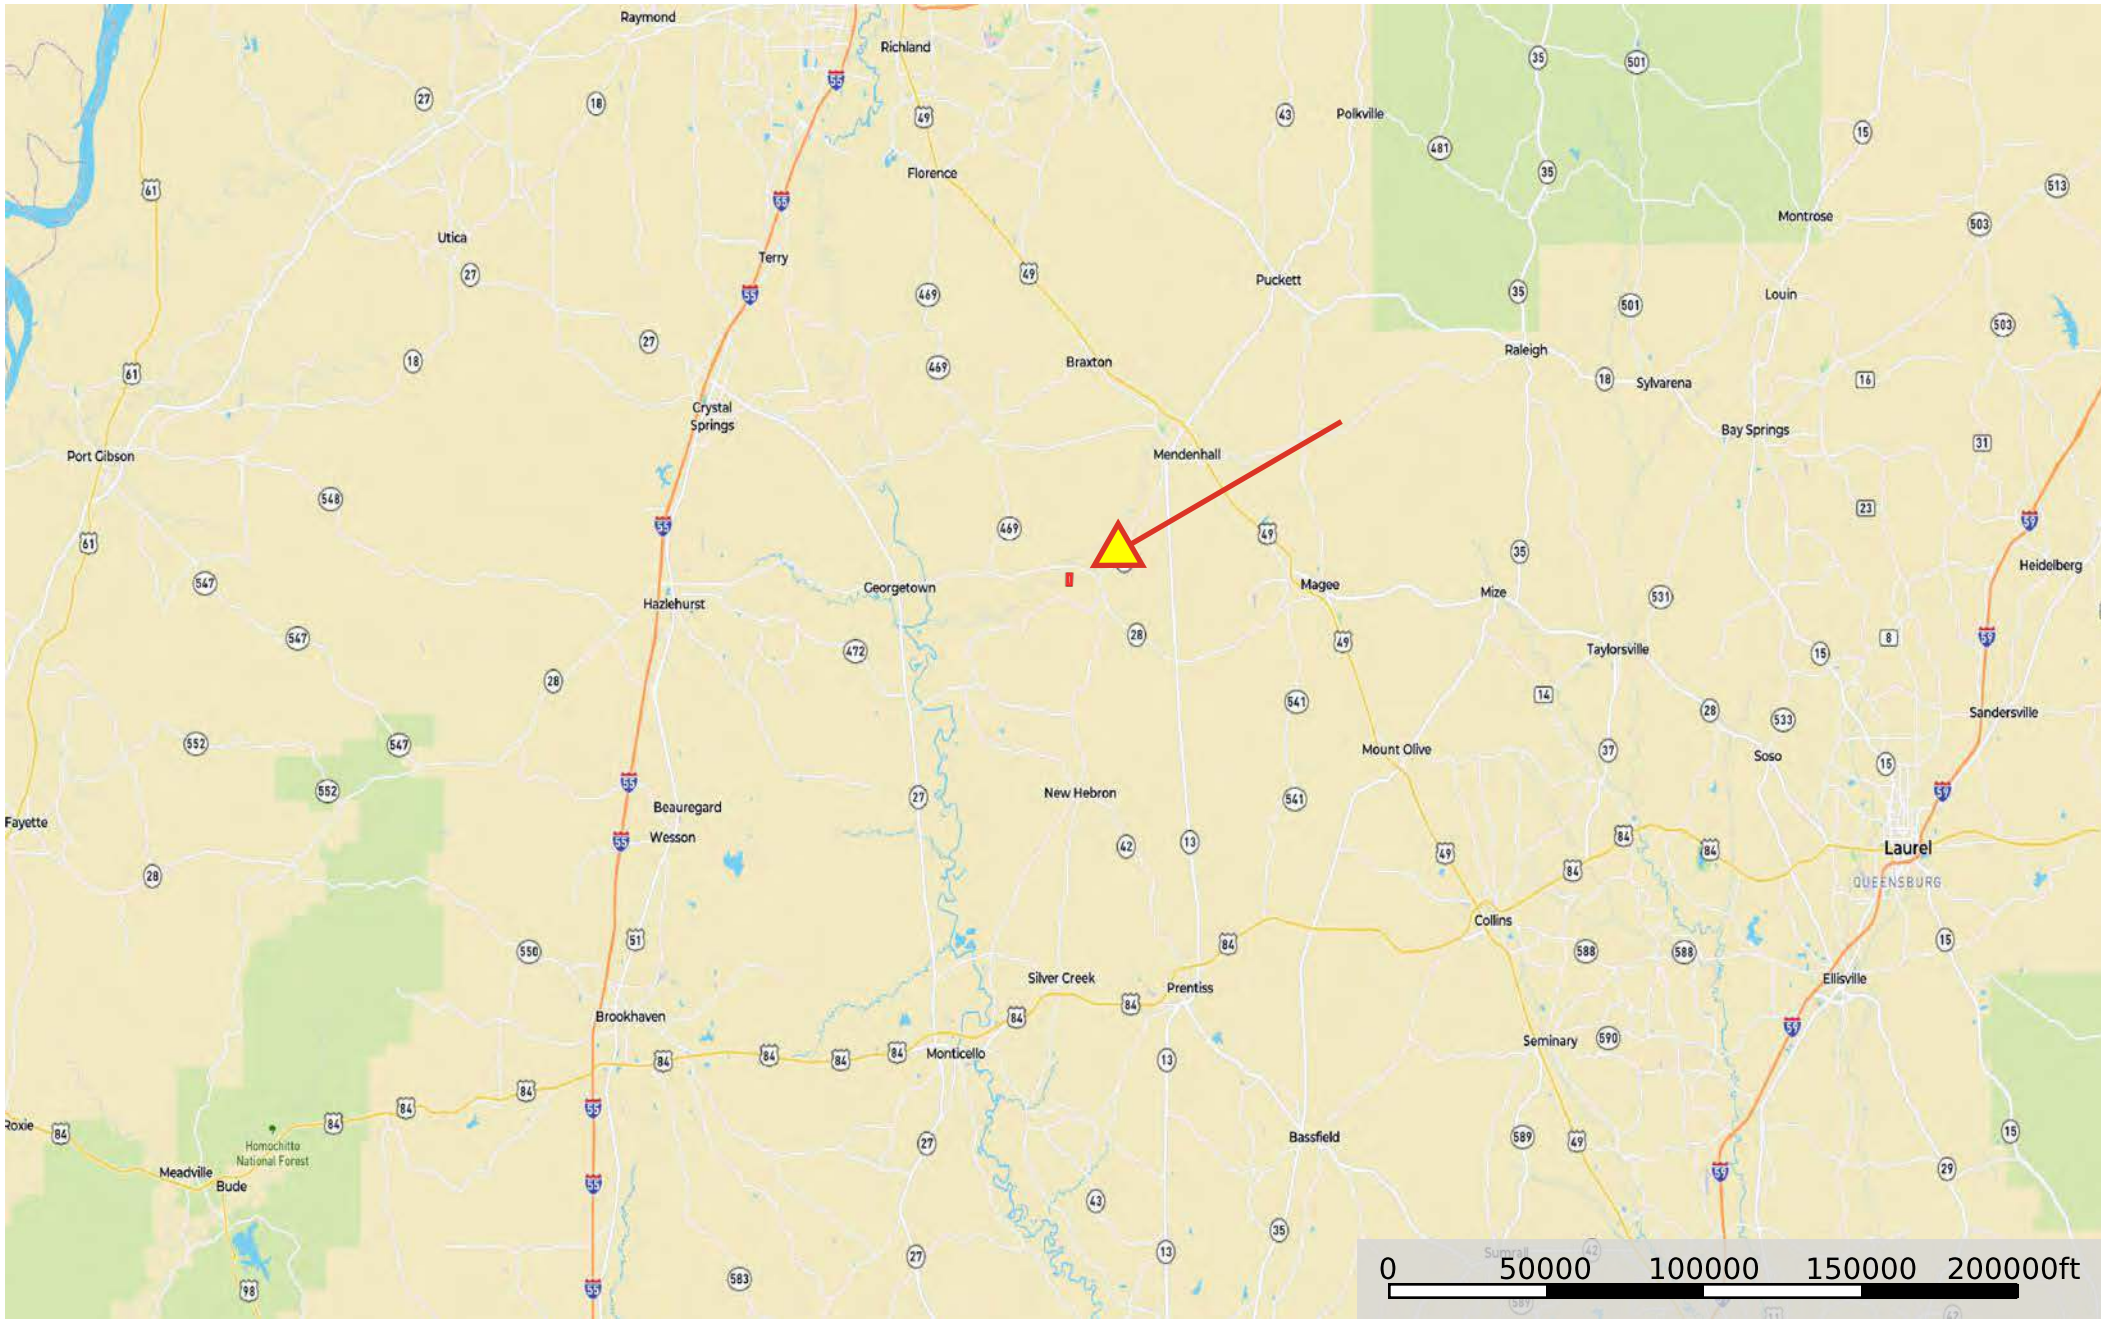

# Rd 80 ac. Pinola Mississippi, AC +/-

 Boundary

 Boundary

- Boundary
- Stream, Intermittent
- River/Creek
- Water Body

Boundary