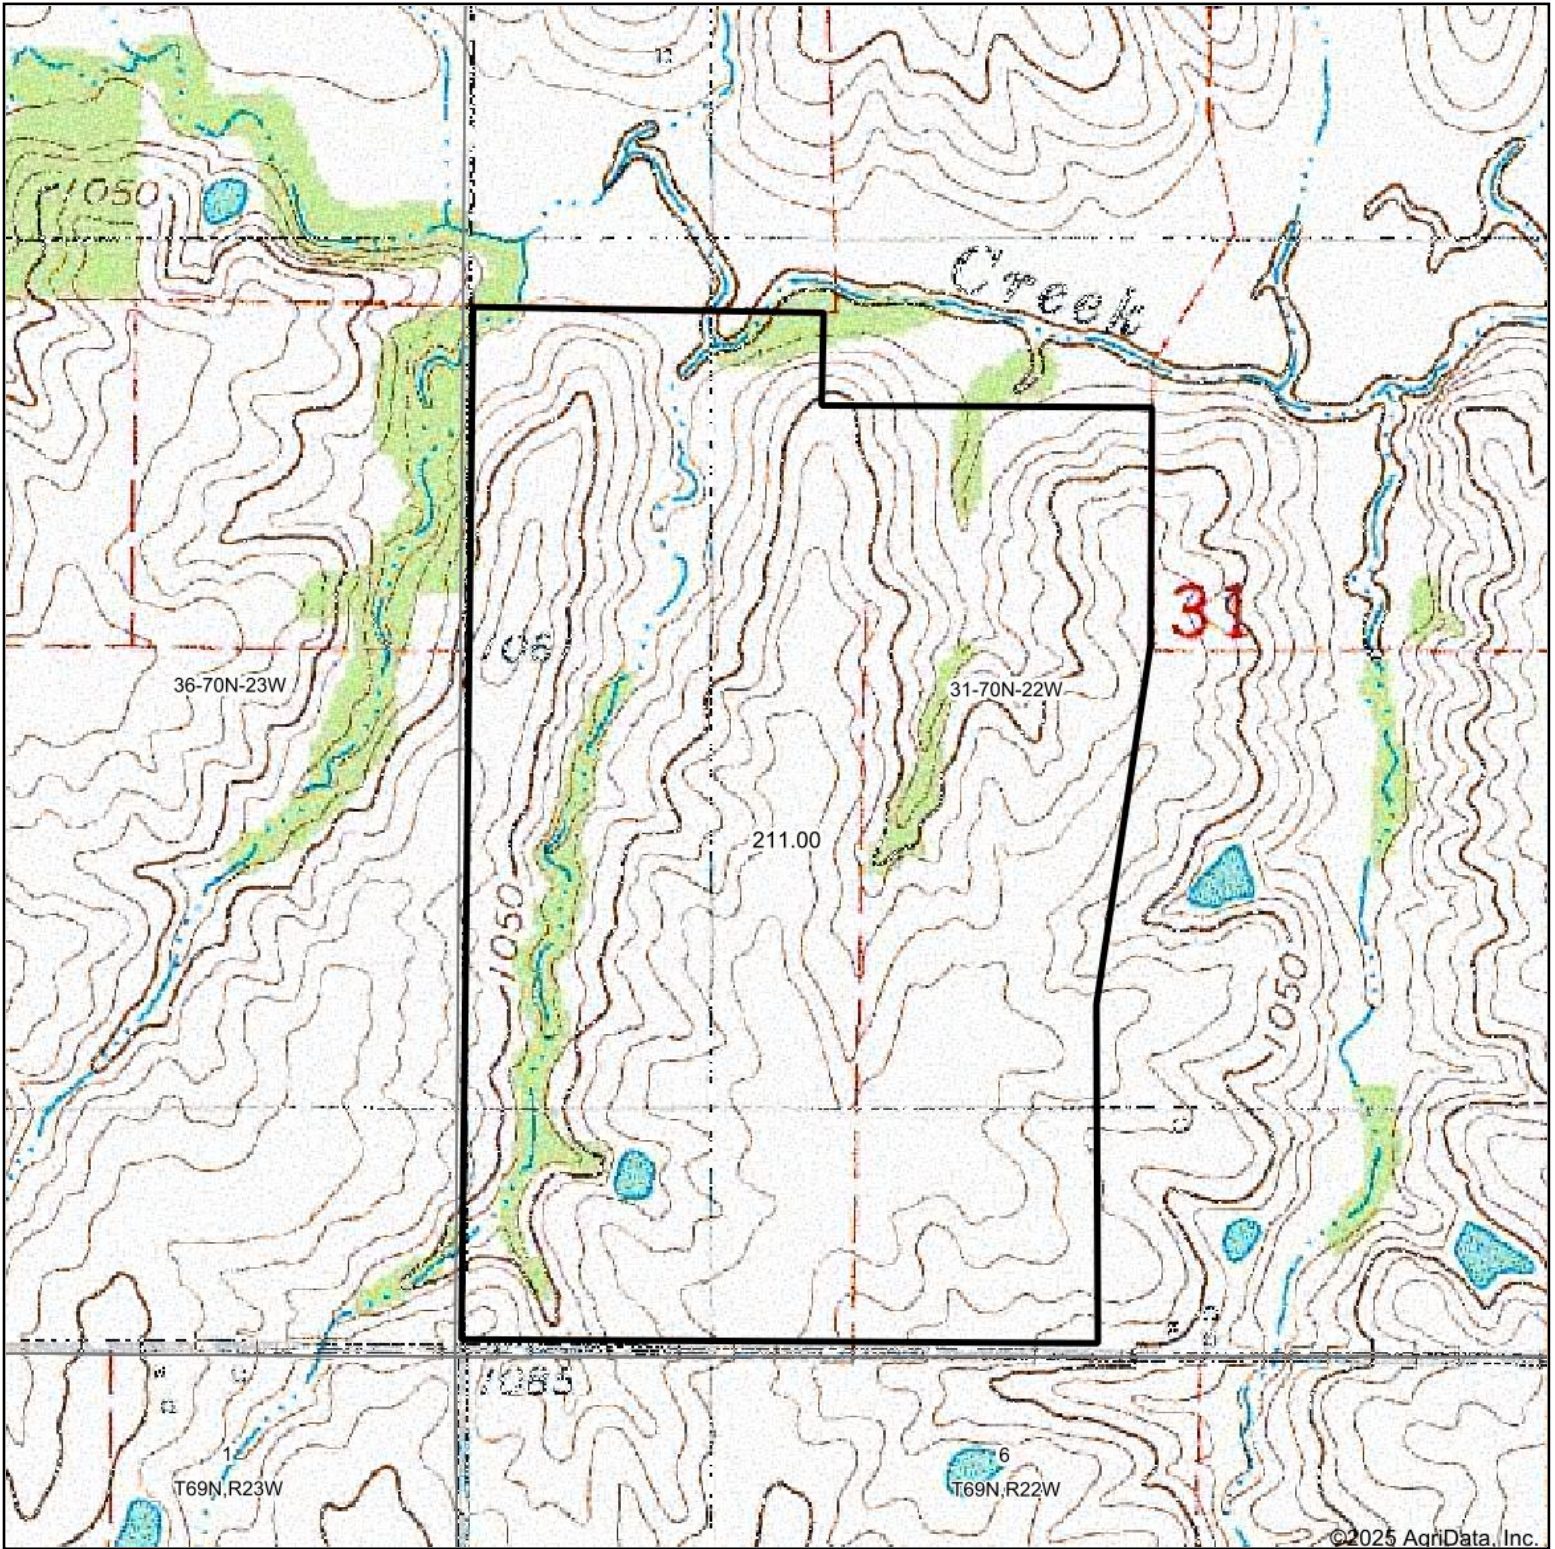

Topography Map

Boundary Lines Are Approximate

Hawkeye Farm Mgmt & Real Estate

United Country
Real Estate
22 N Main, Alta IA Phone: 641-932-7796
Email: hawkeye@uciova.com
On the web: www.uciowa.com
www.iowawhitetailfarms.com

Maps Provided By:

surety
CUSTOMIZED ONLINE MAPPING

© AgriData, Inc. 2023 www.AgrIDataInc.com

Map Center: 40° 49' 3.02, -93° 26' 17.03

0ft 832ft 1665ft

31-70N-22W
Wayne County
Iowa

6/12/2025