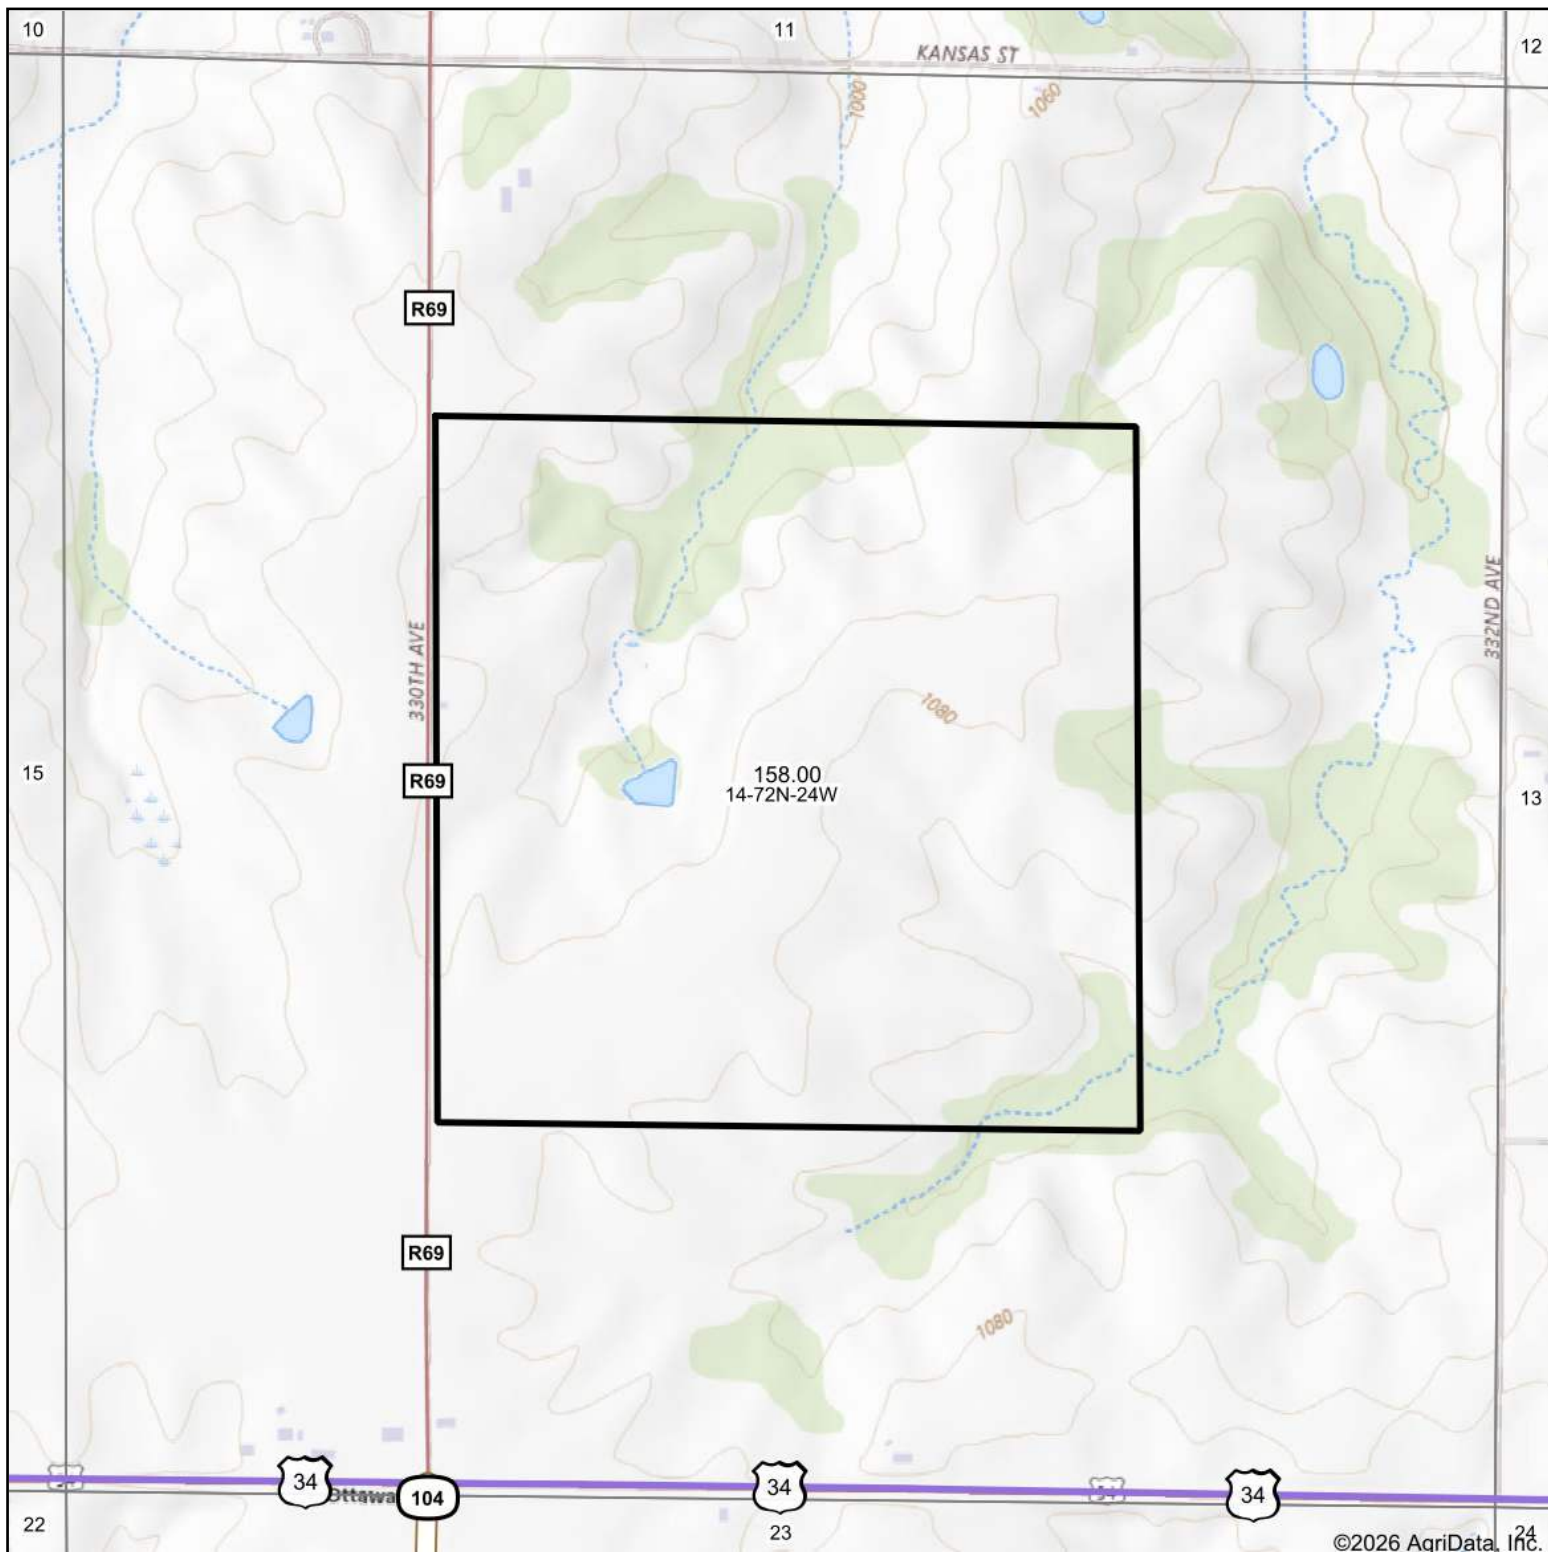

Topography Map

Boundary Lines Are Approximate

Map Center: 41° 2' 14.17, -93° 35' 9.59

Hawkeye Real Estate

14-72N-24W
Clarke County
Iowa

2/20/2026

Maps Provided By:

© AgriData, Inc. 2025