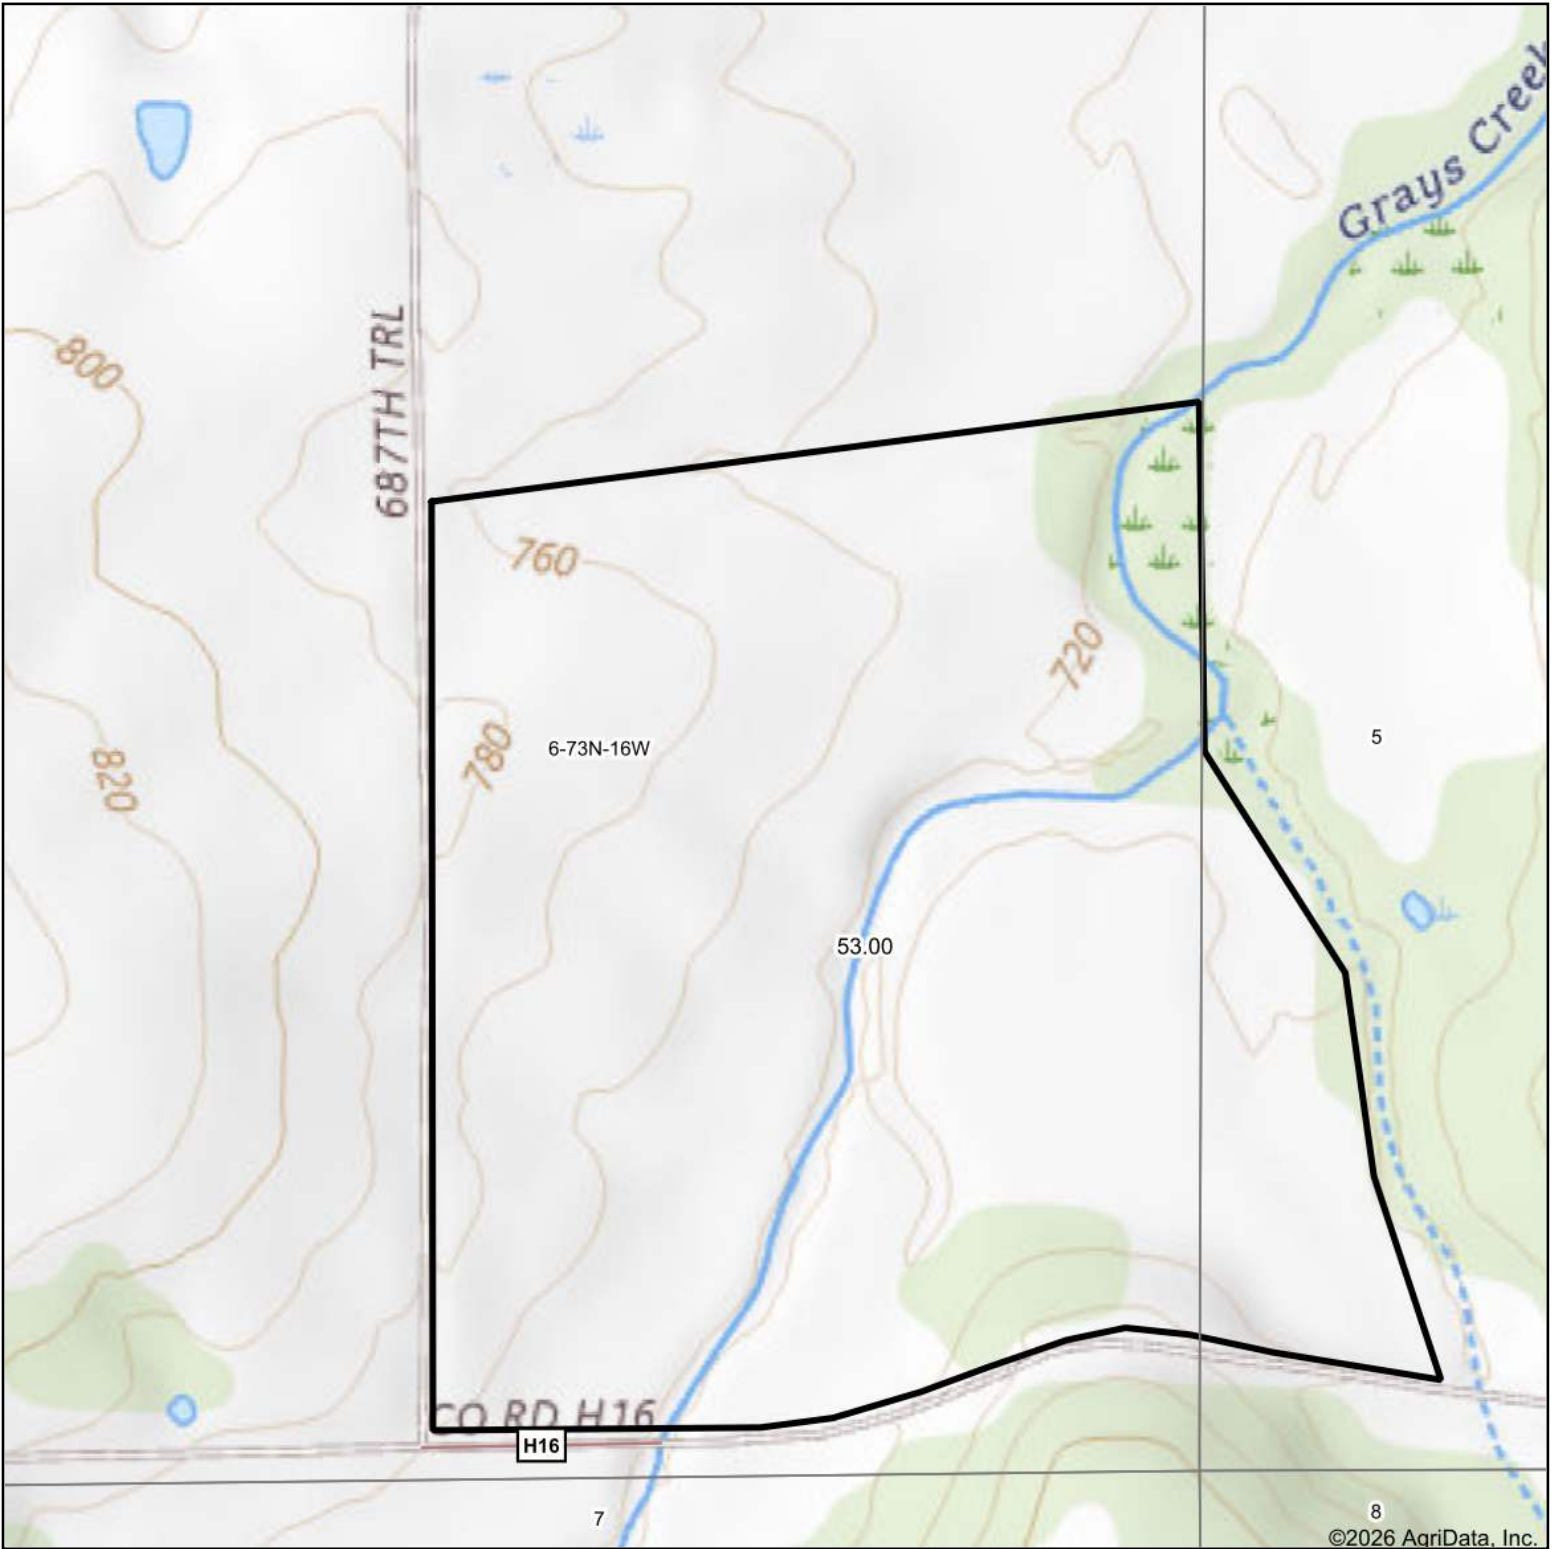

Topography Map

*Boundary Lines are Approximate

Hawkeye
Real Estate

Map Center: 41° 9' 1.56, -92° 44' 19.2

6-73N-16W
Monroe County
Iowa

2/20/2026

Maps Provided By:

© AgriData, Inc. 2025