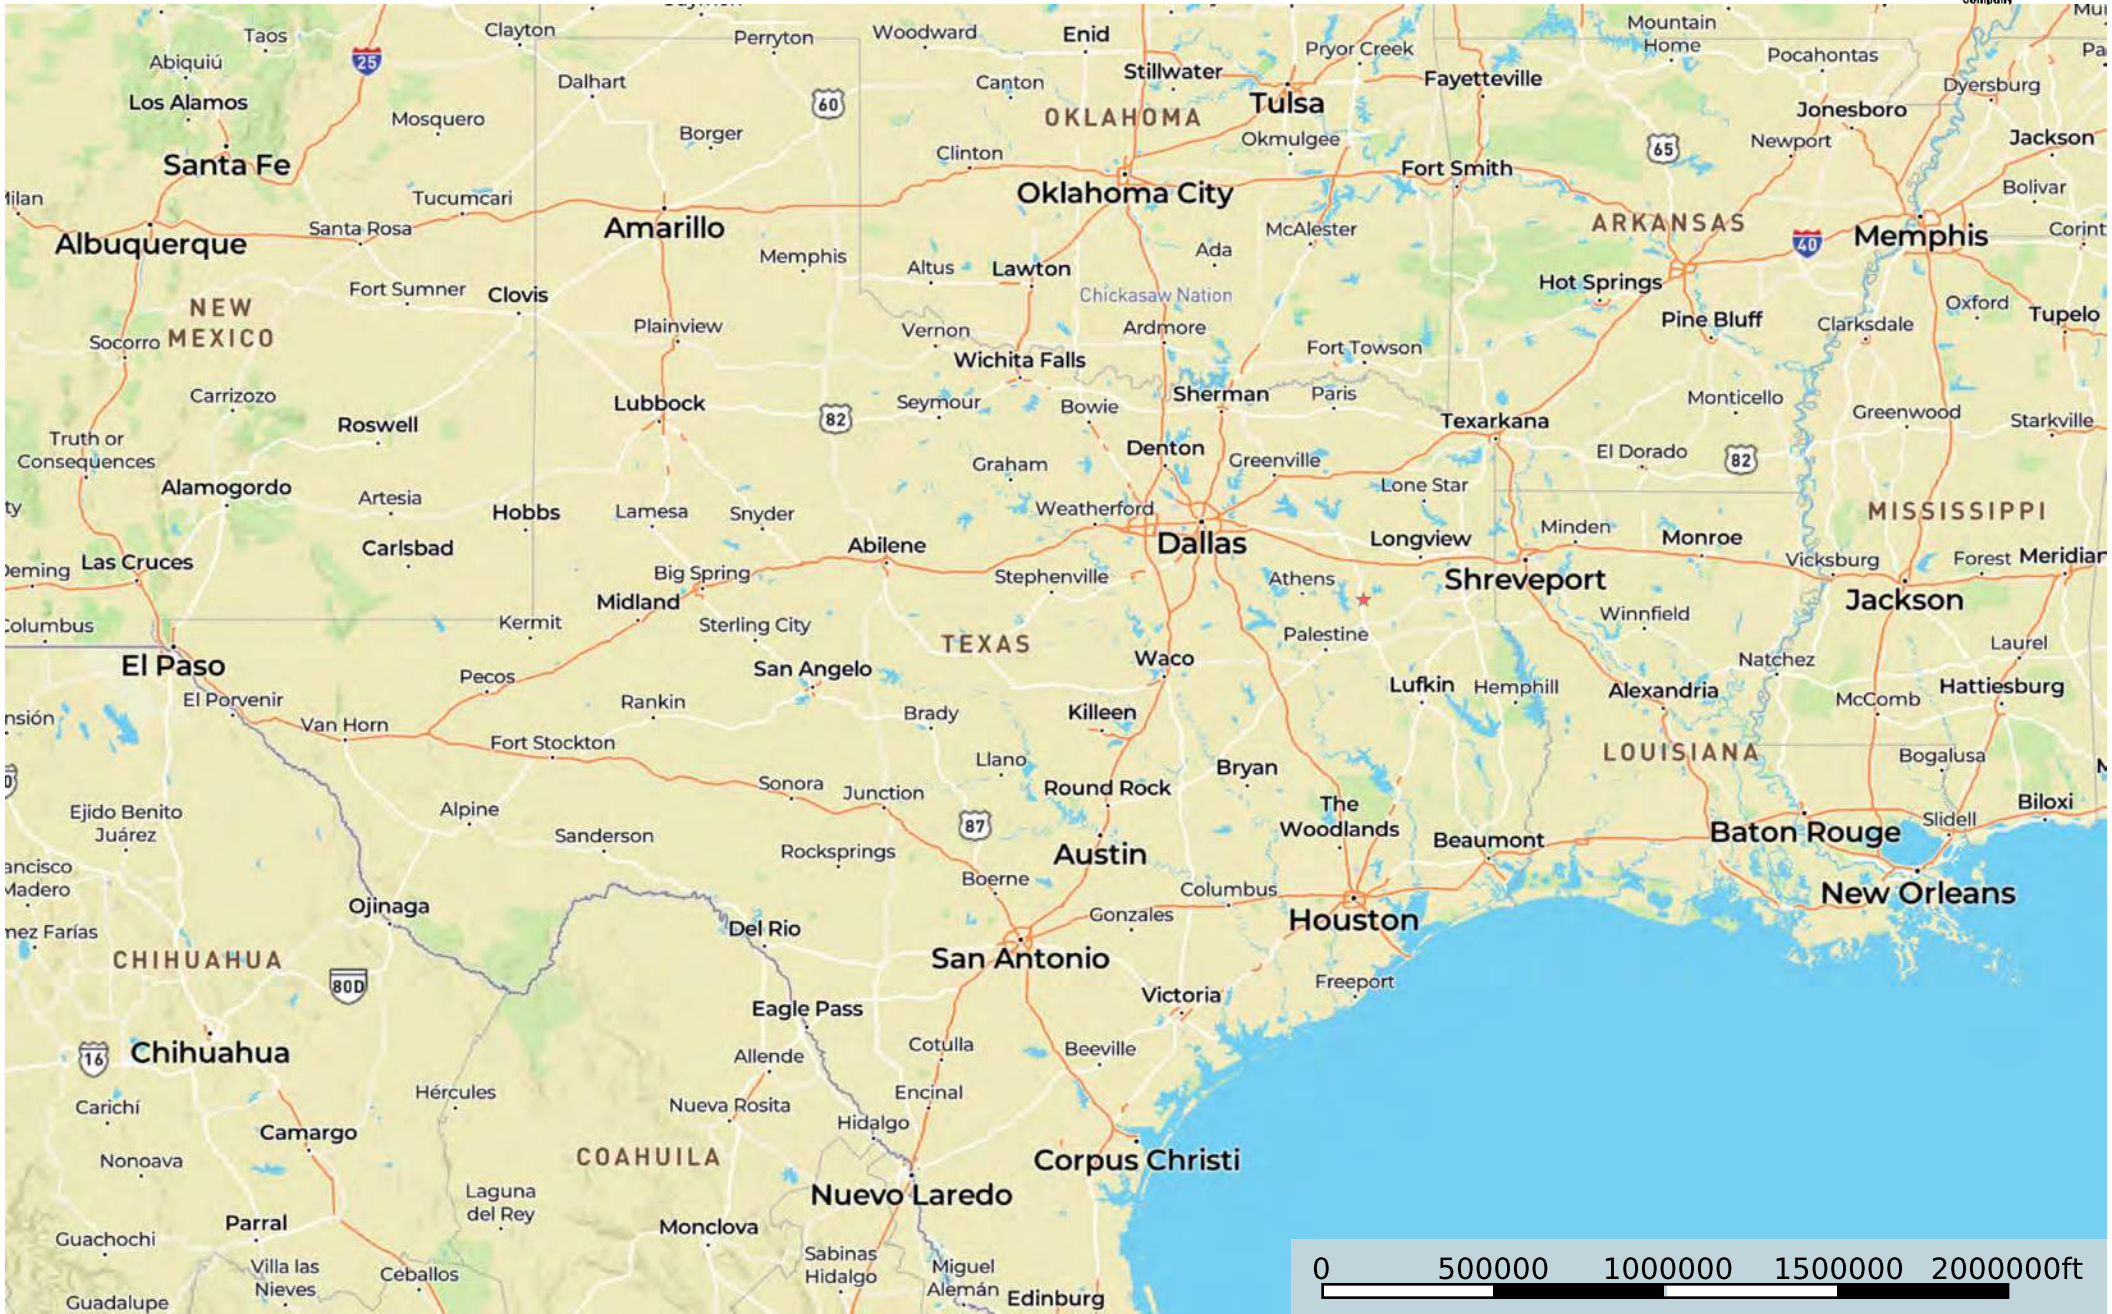

King Farm for Sale Tyler TX Smith County 31+/- AC

Smith County, Texas, AC +/-

★ Star 1 □ Boundary