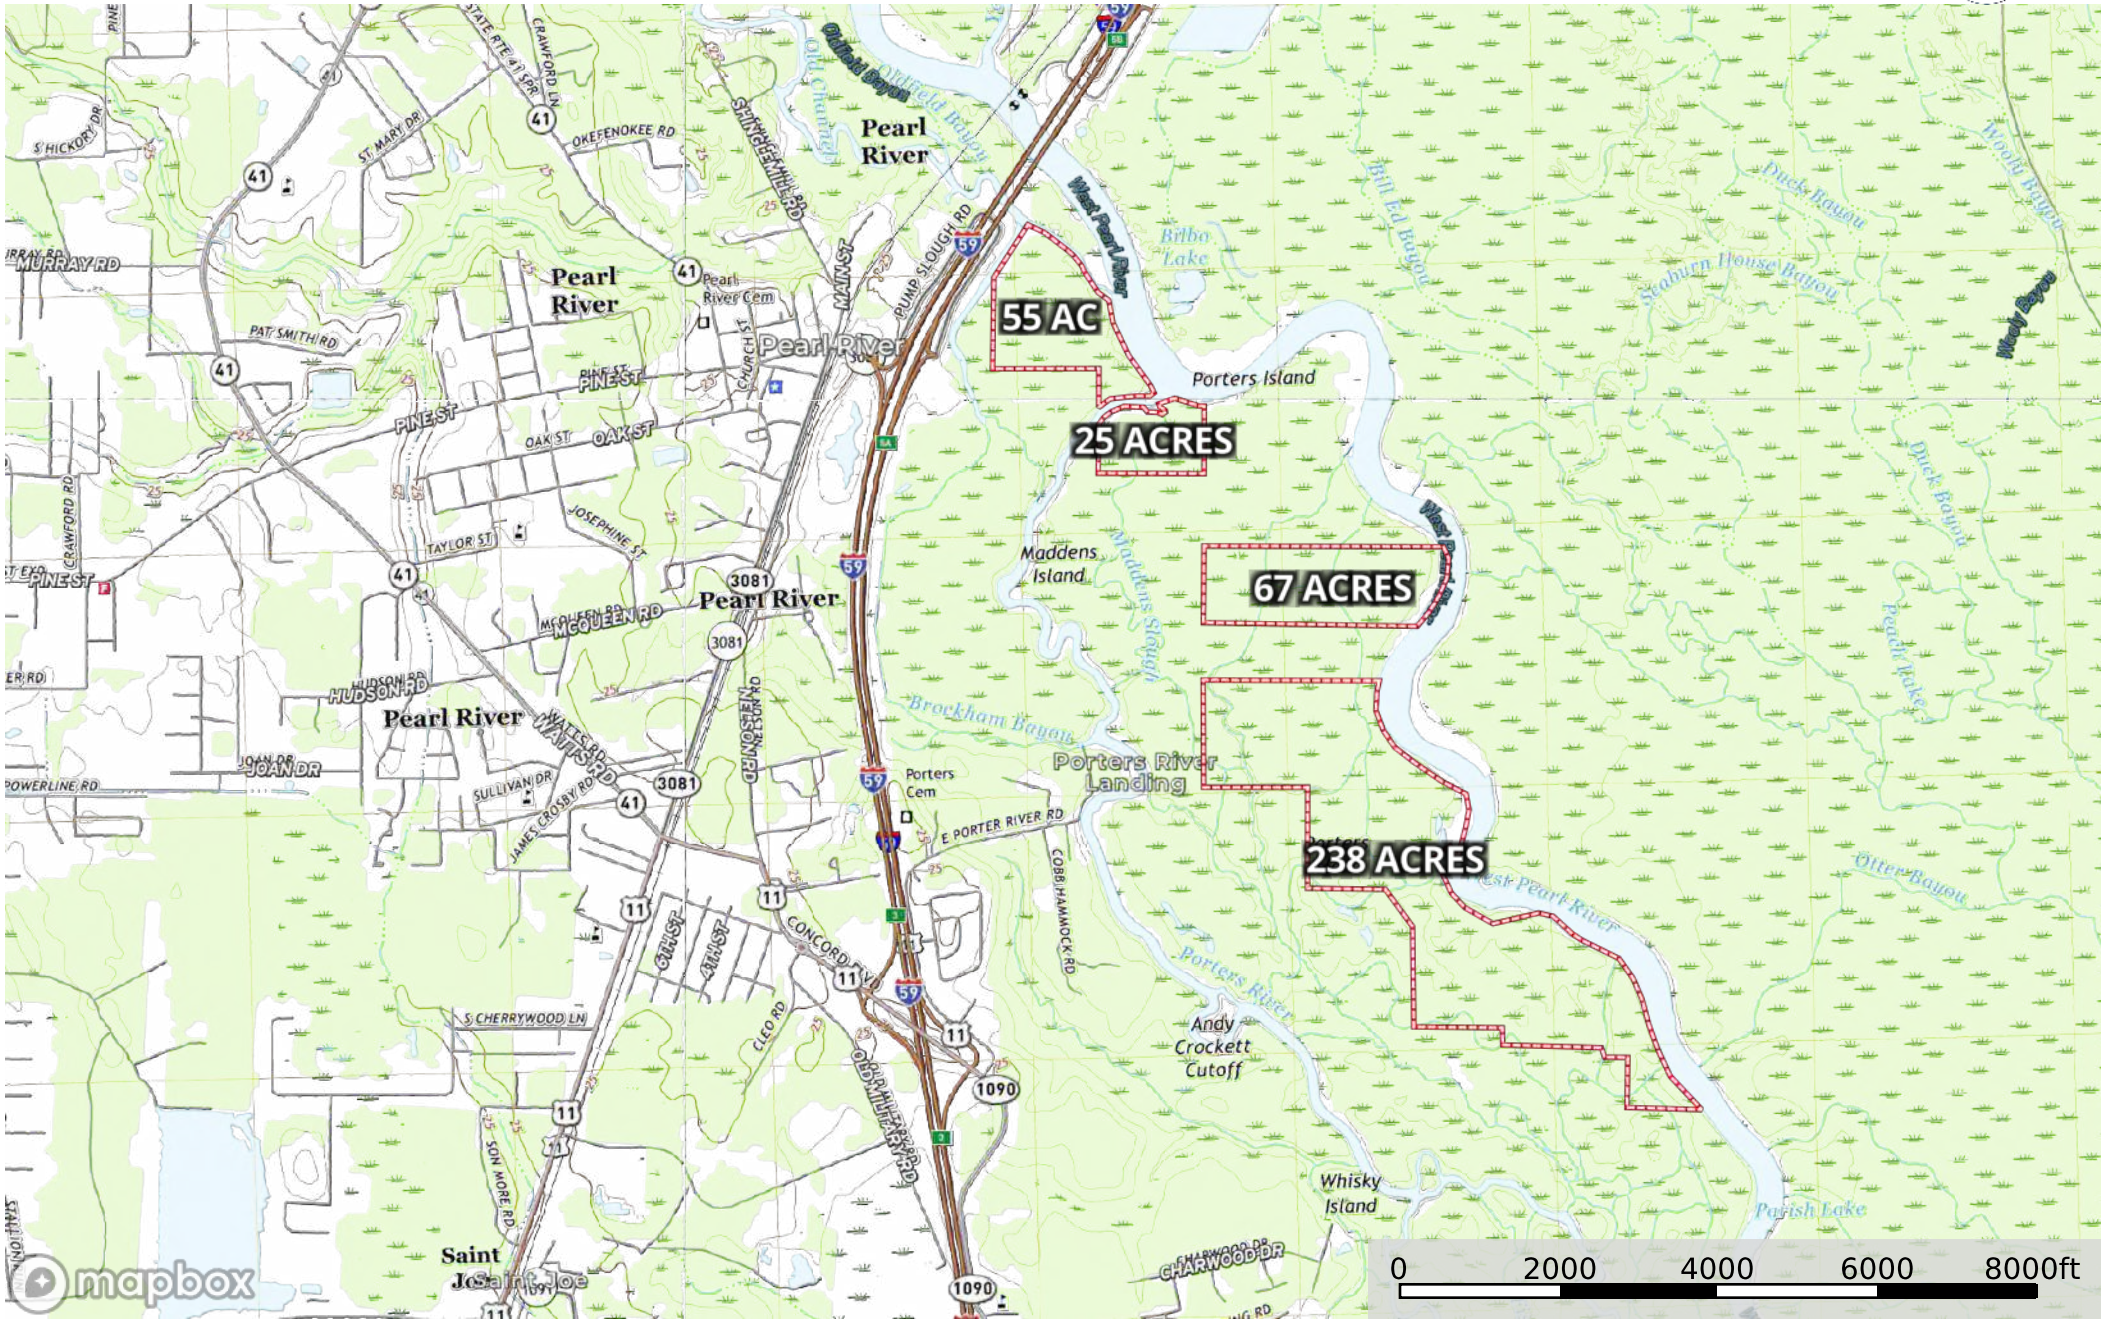

385 Acres - Porter Island - Pearl River, LA

Louisiana, AC +/-

385 Acres - Porter Island - Pearl River, LA

Louisiana, AC +/-

385 Acres - Porter Island - Pearl River, LA

Louisiana, AC +/-

385 Acres - Porter Island - Pearl River, LA

Louisiana, AC +/-

- Boundary
- 100 Year Floodplain
- 500 Year Floodplain
- Floodway
- Special
- Unmapped/ Not Included

385 Acres - Porter Island - Pearl River, LA

Louisiana, AC +/-

Boundary

385 Acres - Porter Island - Pearl River, LA

Louisiana, AC +/-