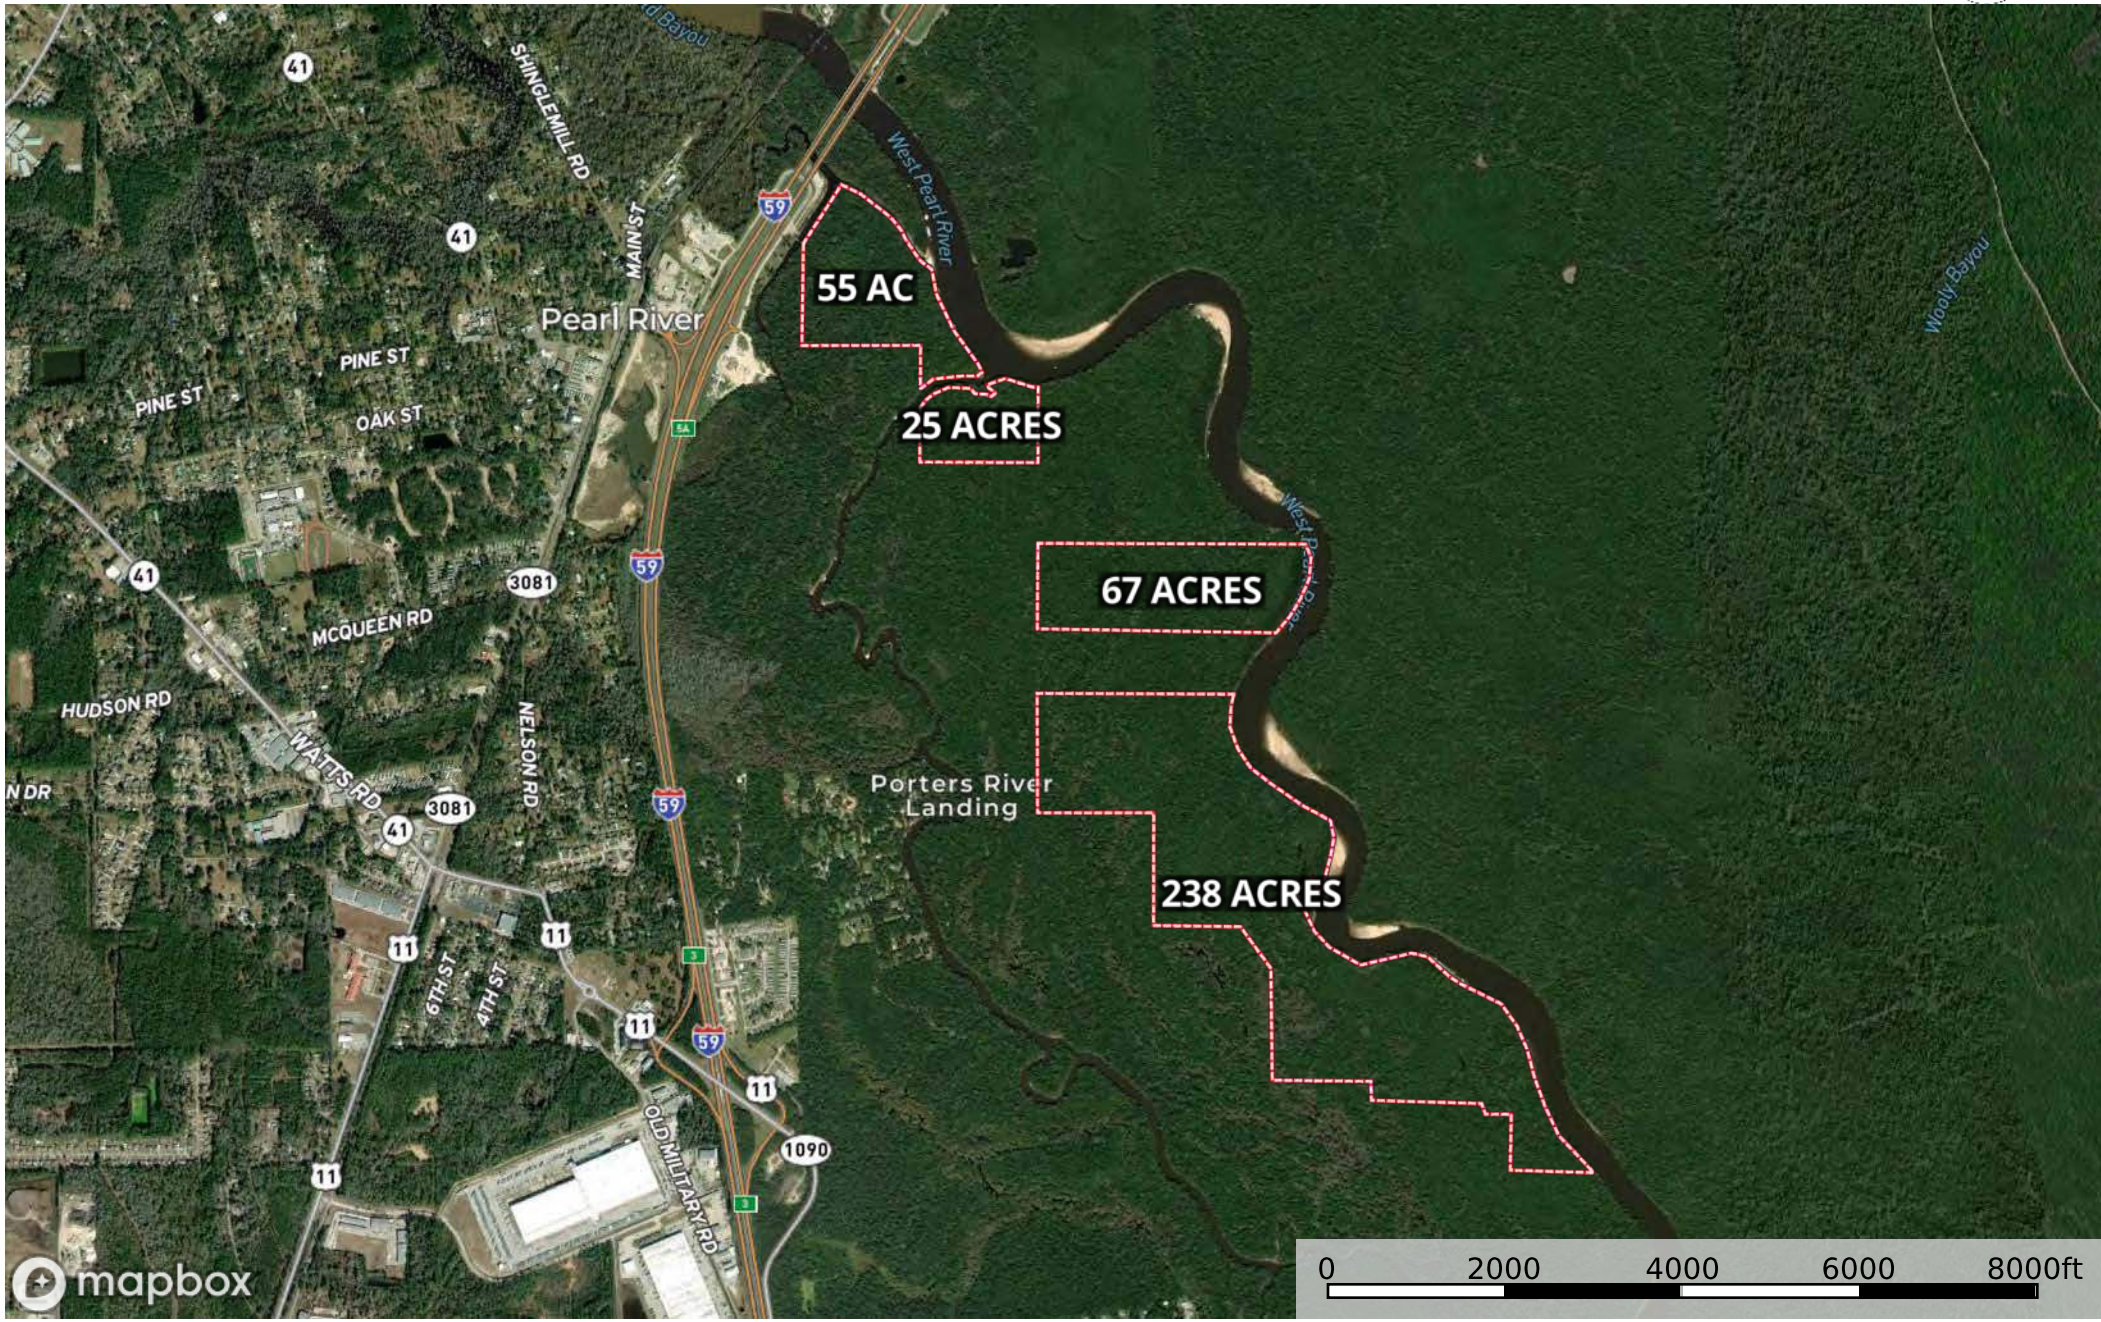

385 Acres - Porter Island - Pearl River, LA

Louisiana, AC +/-

385 Acres - Porter Island - Pearl River, LA

Louisiana, AC +/-

385 Acres - Porter Island - Pearl River, LA

Louisiana, AC +/-

385 Acres - Porter Island - Pearl River, LA

Louisiana, AC +/-

- Boundary
- 100 Year Floodplain
- 500 Year Floodplain
- Floodway
- Special
- Unmapped/ Not Included

385 Acres - Porter Island - Pearl River, LA

Louisiana, AC +/-

Boundary

385 Acres - Porter Island - Pearl River, LA

Louisiana, AC +/-