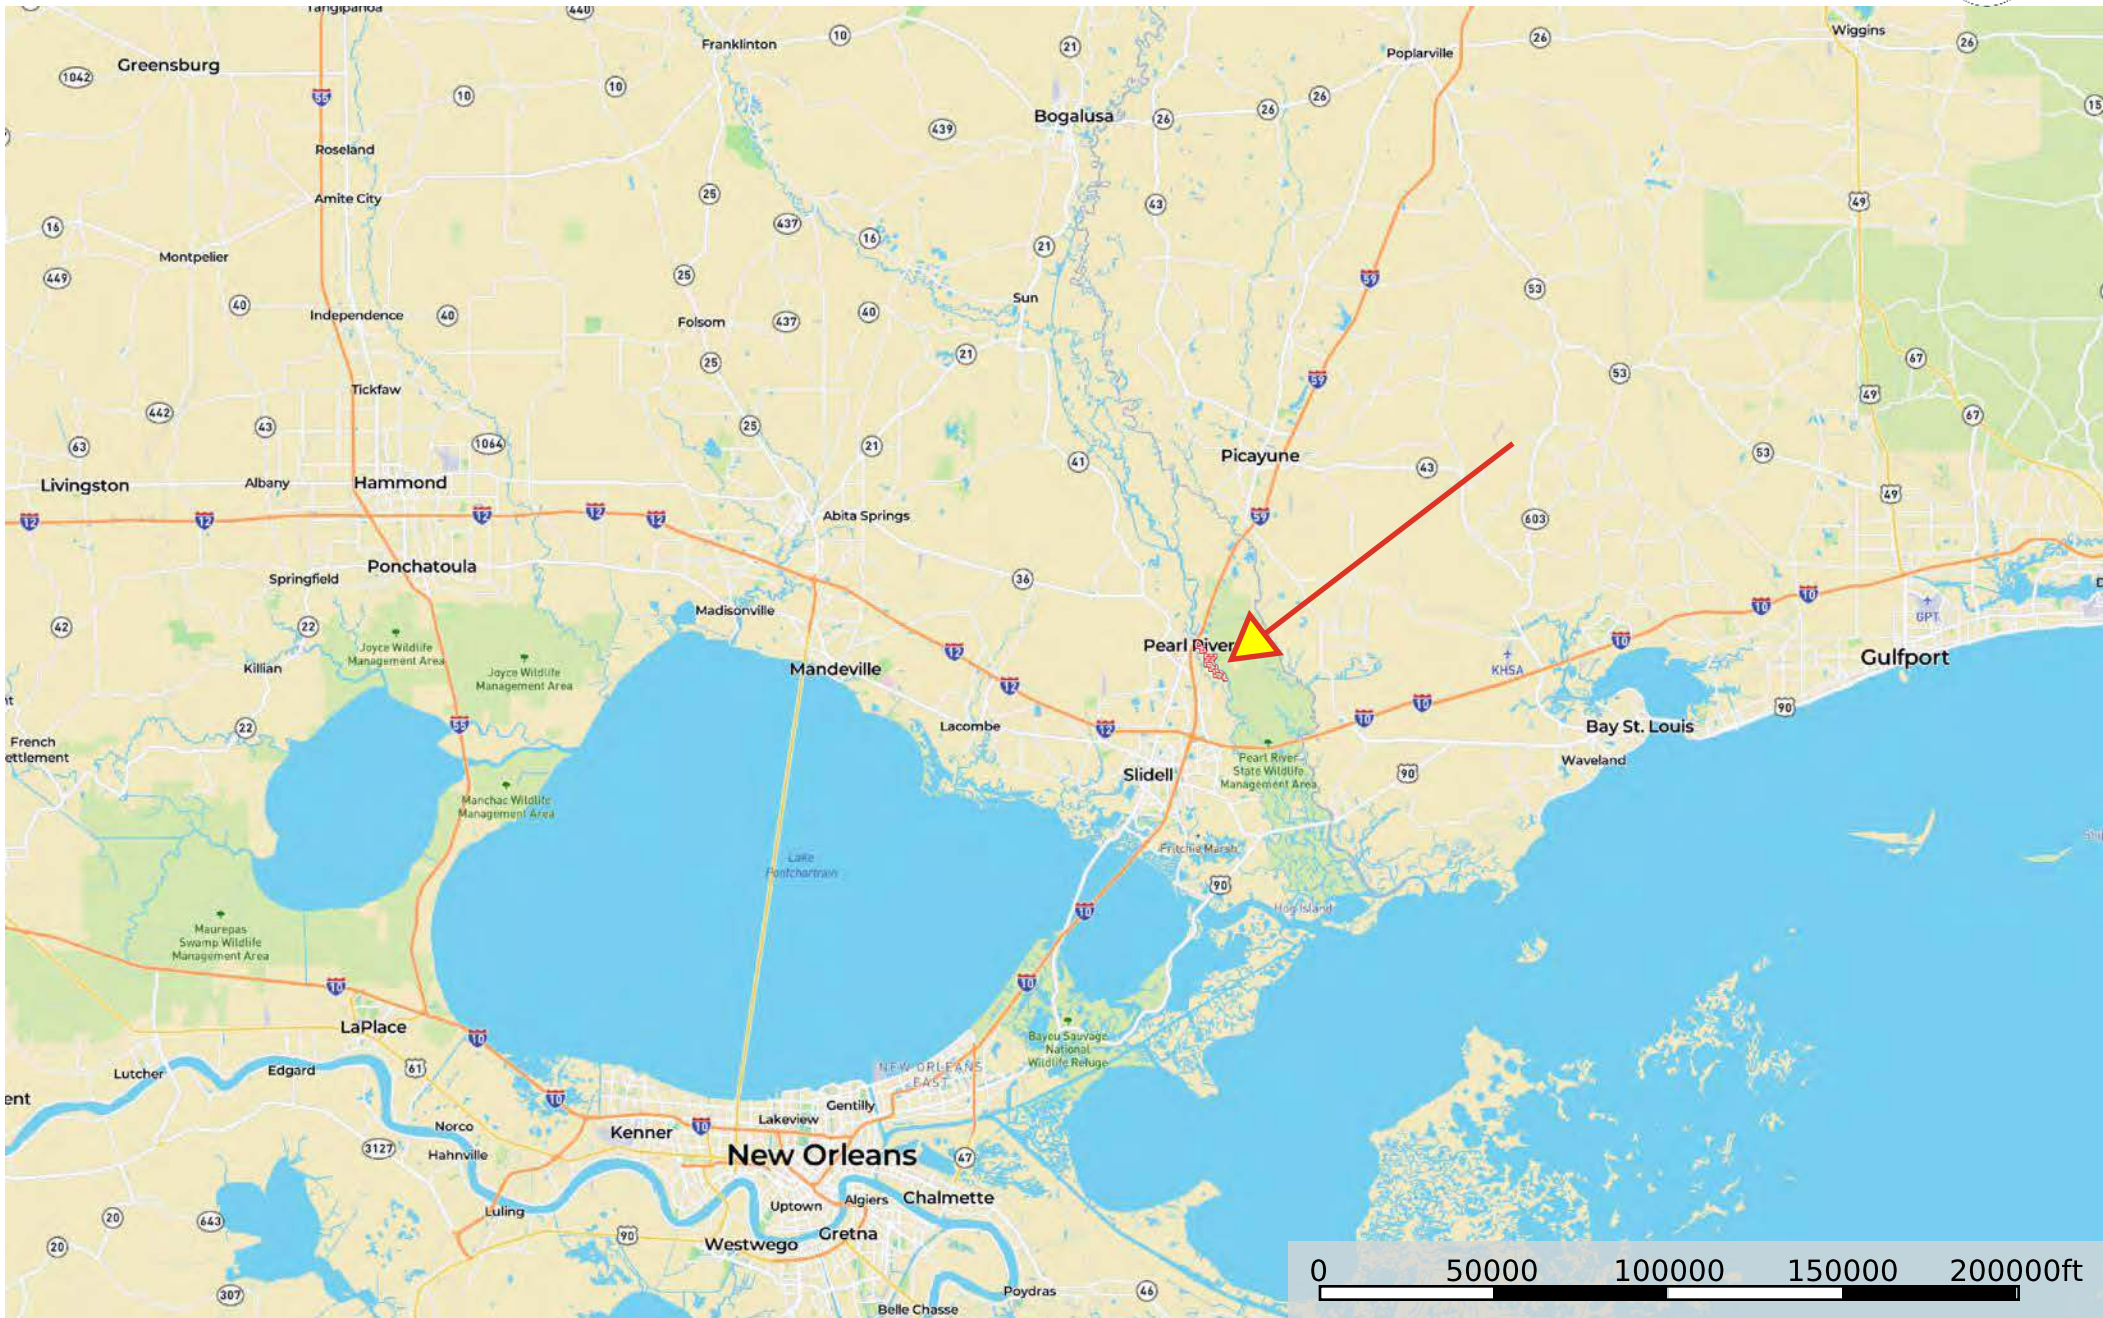

385 Acres - Porter Island - Pearl River, LA

Louisiana, AC +/-

385 Acres - Porter Island - Pearl River, LA

Louisiana, AC +/-

385 Acres - Porter Island - Pearl River, LA

Louisiana, AC +/-

385 Acres - Porter Island - Pearl River, LA

Louisiana, AC +/-

- Boundary
- 100 Year Floodplain
- 500 Year Floodplain
- Floodway
- Special
- Unmapped/ Not Included

385 Acres - Porter Island - Pearl River, LA

Louisiana, AC +/-

Boundary

385 Acres - Porter Island - Pearl River, LA

Louisiana, AC +/-