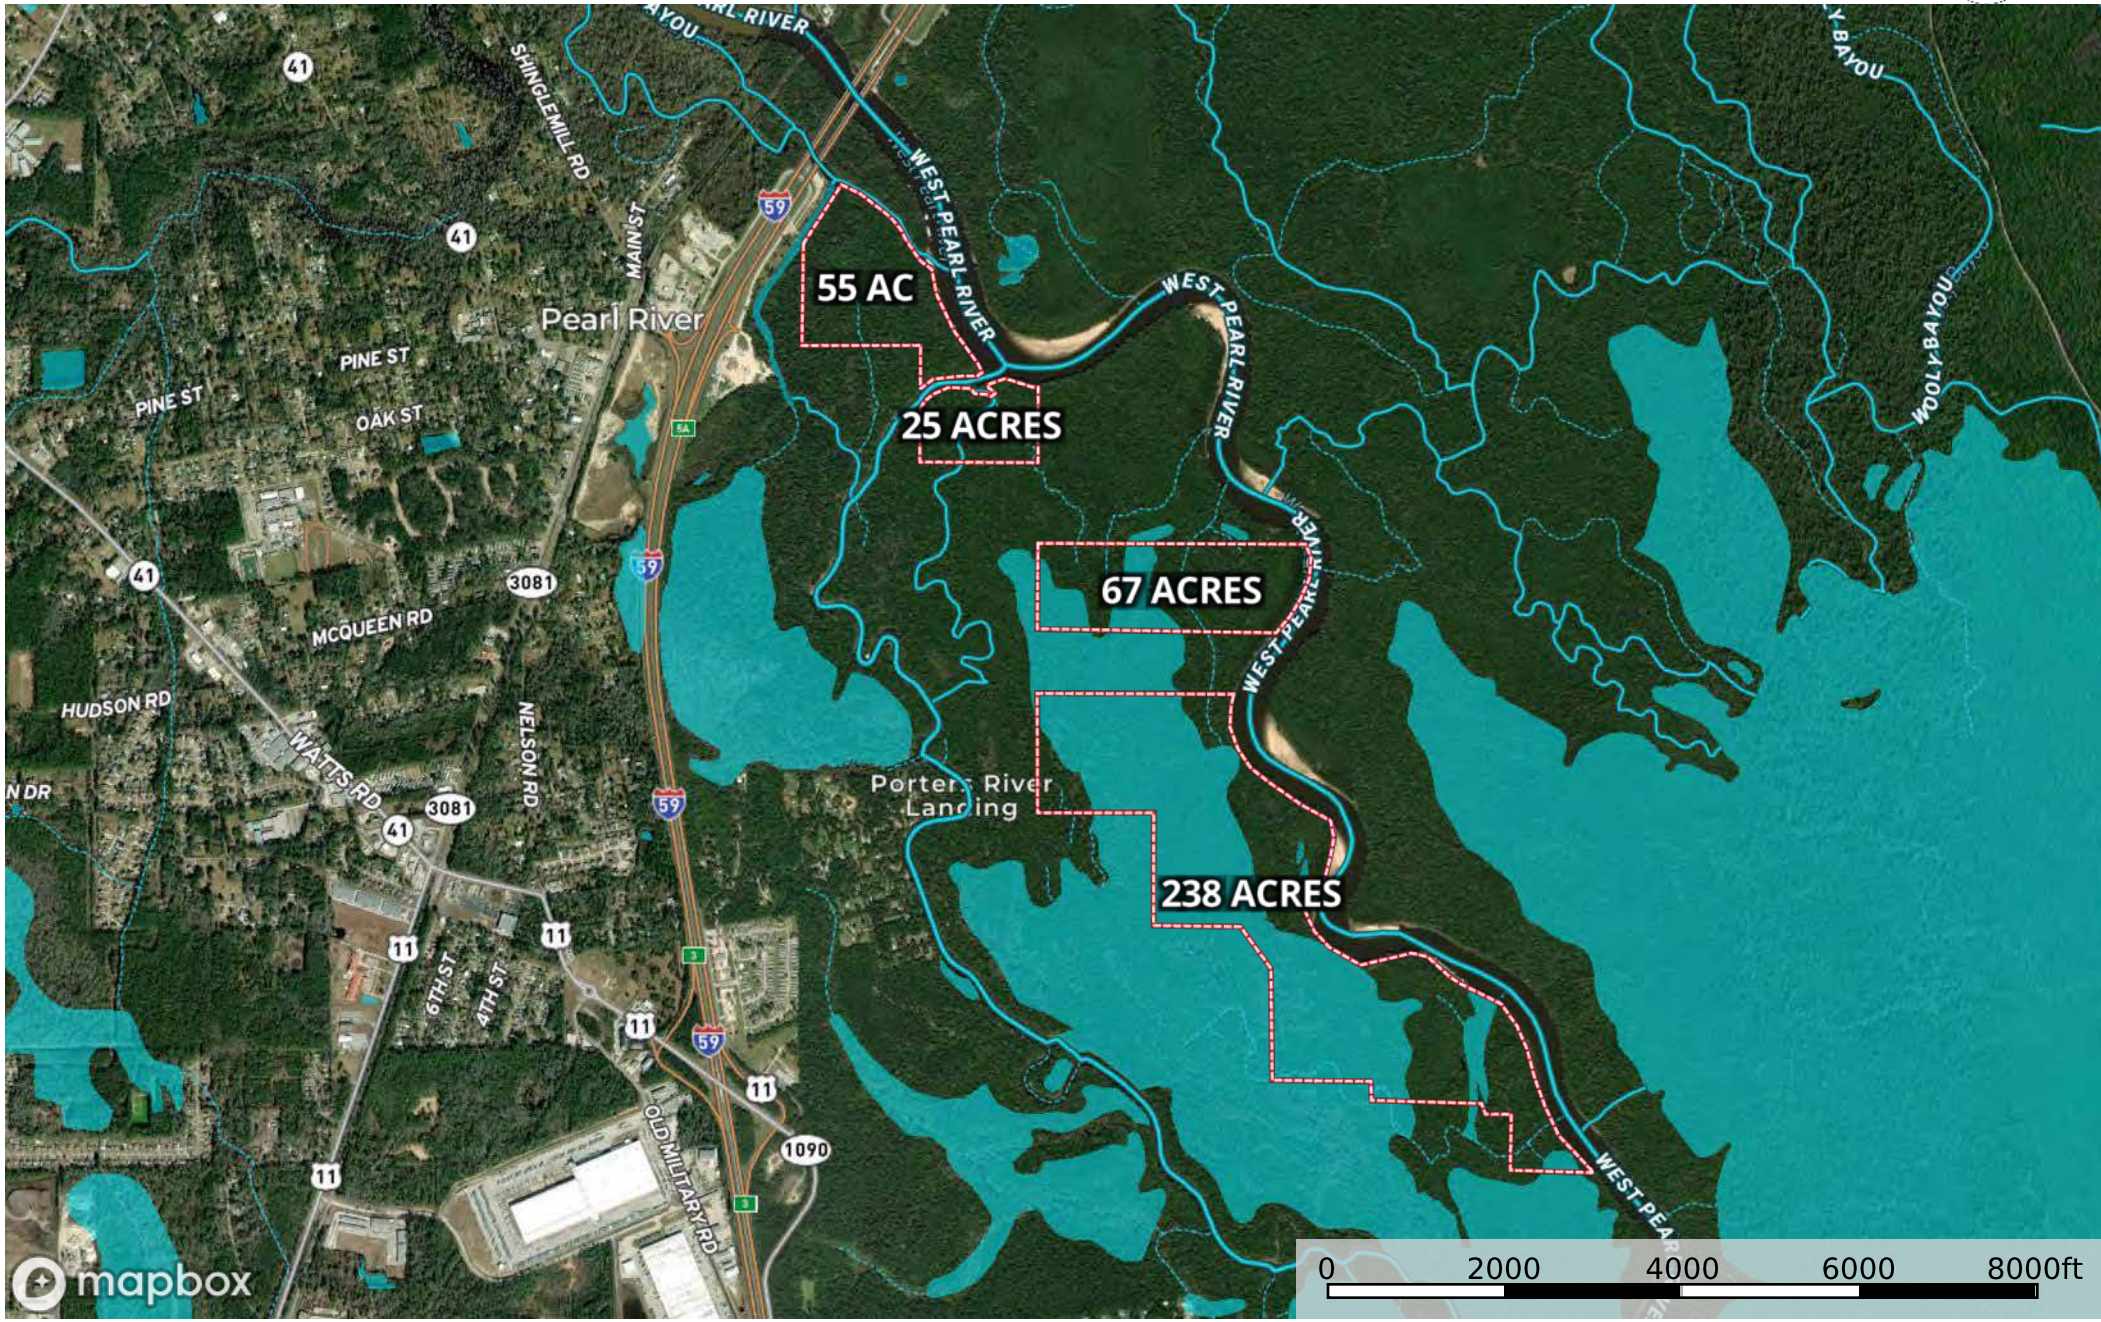

385 Acres - Porter Island - Pearl River, LA

Louisiana, AC +/-

385 Acres - Porter Island - Pearl River, LA

Louisiana, AC +/-

385 Acres - Porter Island - Pearl River, LA

Louisiana, AC +/-

385 Acres - Porter Island - Pearl River, LA

Louisiana, AC +/-

- Boundary
- 100 Year Floodplain
- 500 Year Floodplain
- Floodway
- Special
- Unmapped/ Not Included

385 Acres - Porter Island - Pearl River, LA

Louisiana, AC +/-

Boundary

385 Acres - Porter Island - Pearl River, LA

Louisiana, AC +/-