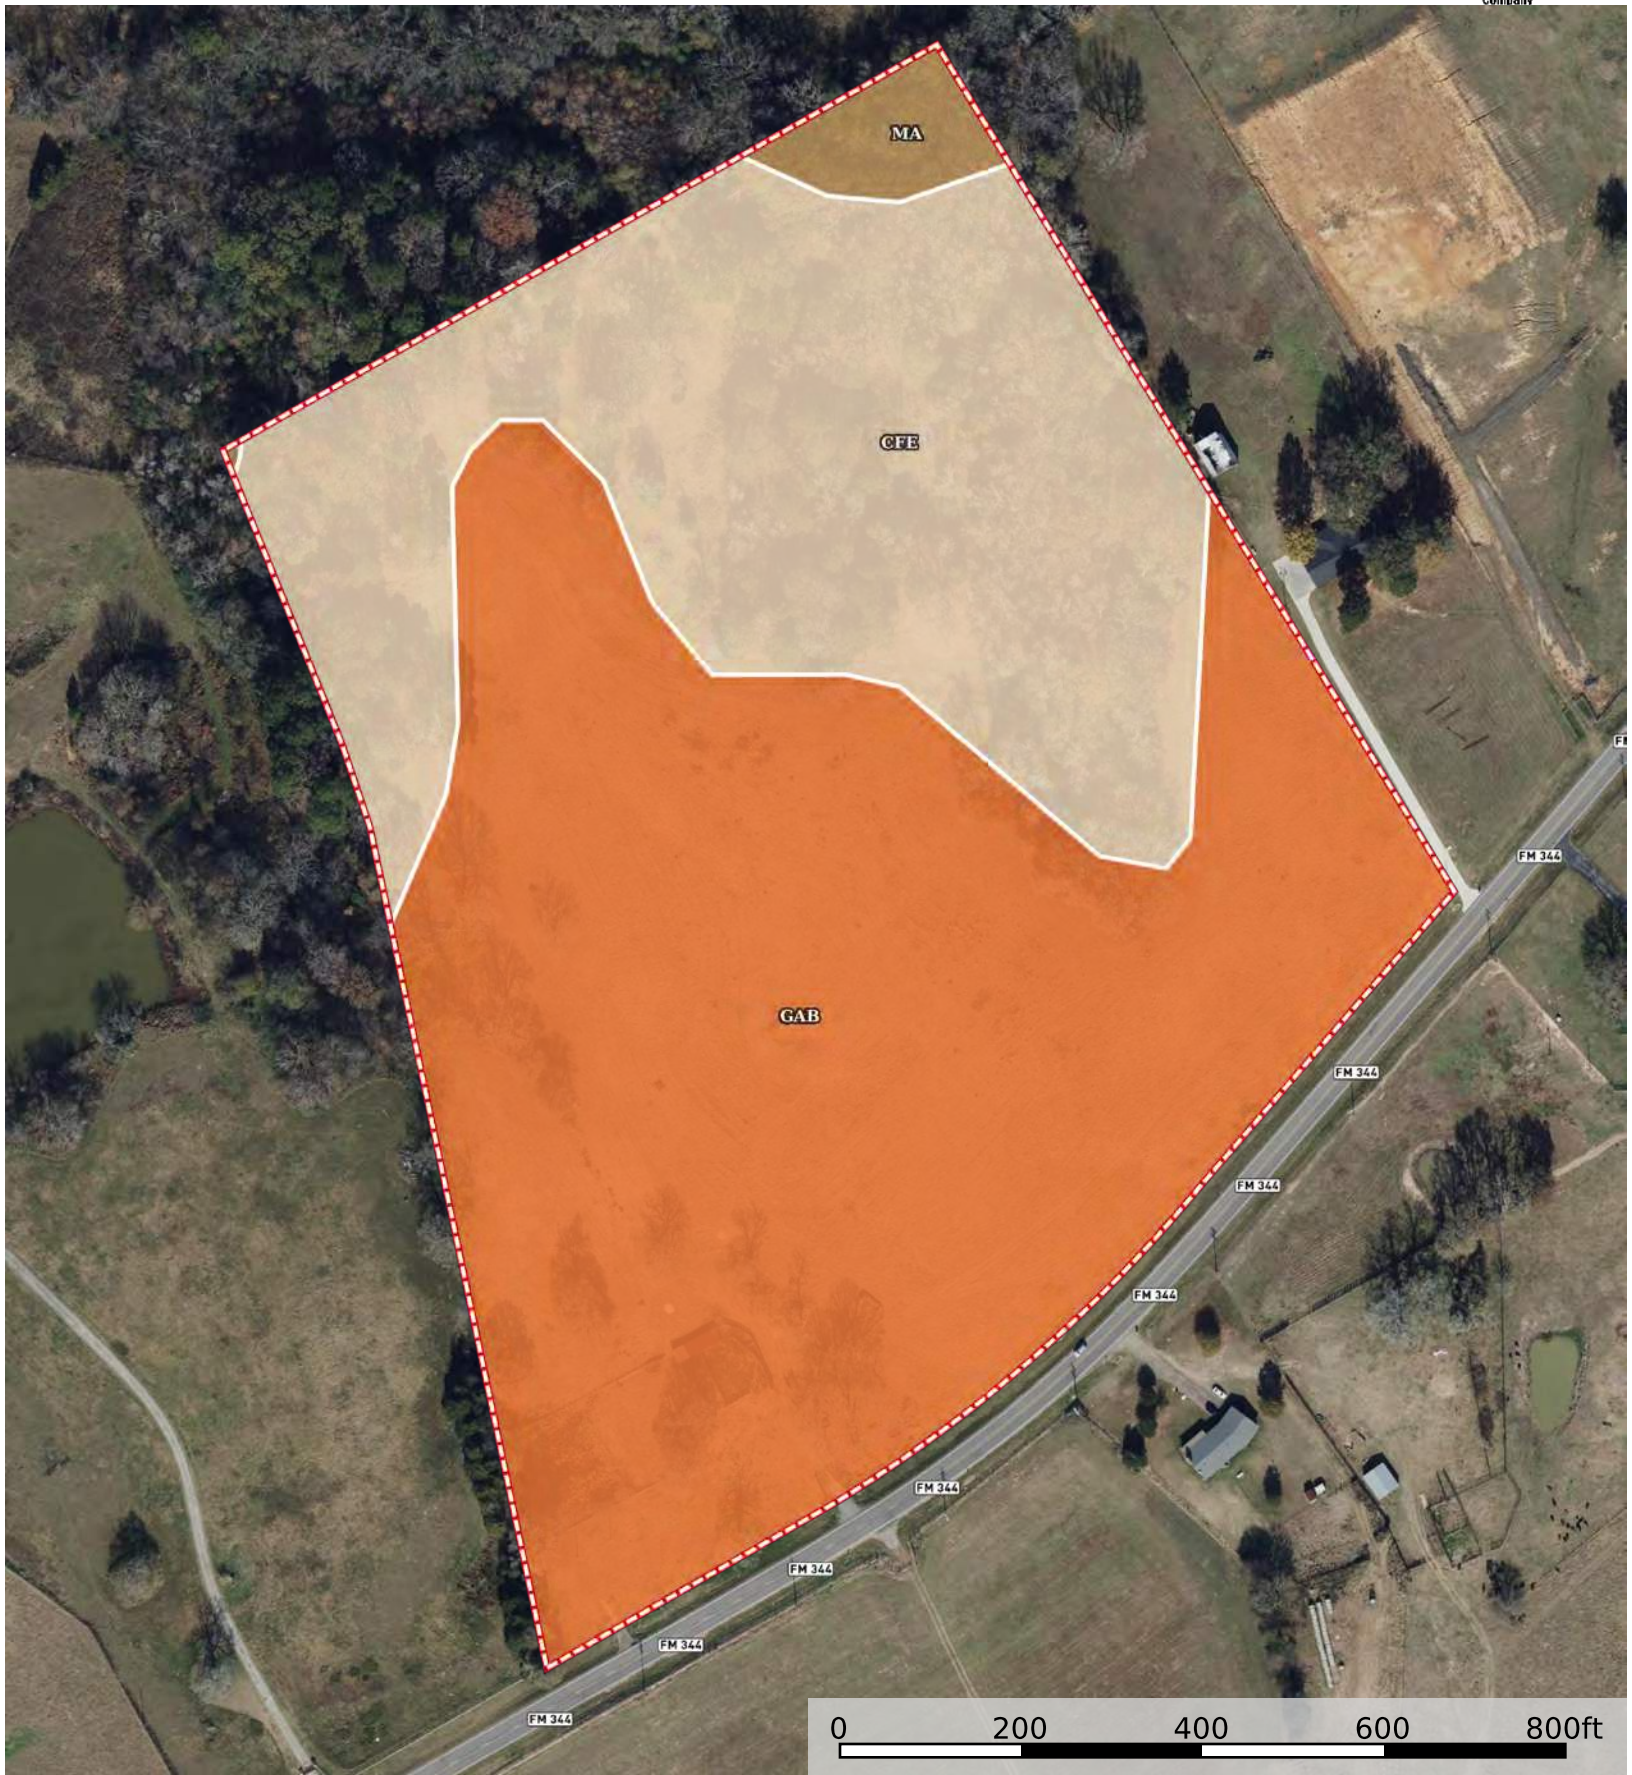

King Farm for Sale Tyler TX Smith County 31+/- AC

Smith County, Texas, AC +/-

Boundary

Boundary 31.08 ac

SOIL CODE	SOIL DESCRIPTION	ACRES	%	CPI	NCCPI	CAP
GaB	Gallime fine sandy loam, 1 to 5 percent slopes	19.41	62.45	0	68	3e
CfE	Cuthbert fine sandy loam, 5 to 20 percent slopes	11.03	35.49	0	59	6e
Ma	Mattex loam, 0 to 1 percent slopes, frequently flooded	0.64	2.06	0	66	5w
TOTALS		31.08(*)	100%	-	64.76	4.11

(*) Total acres may differ in the second decimal compared to the sum of each acreage soil. This is due to a round error because we only show the acres of each soil with two decimal.