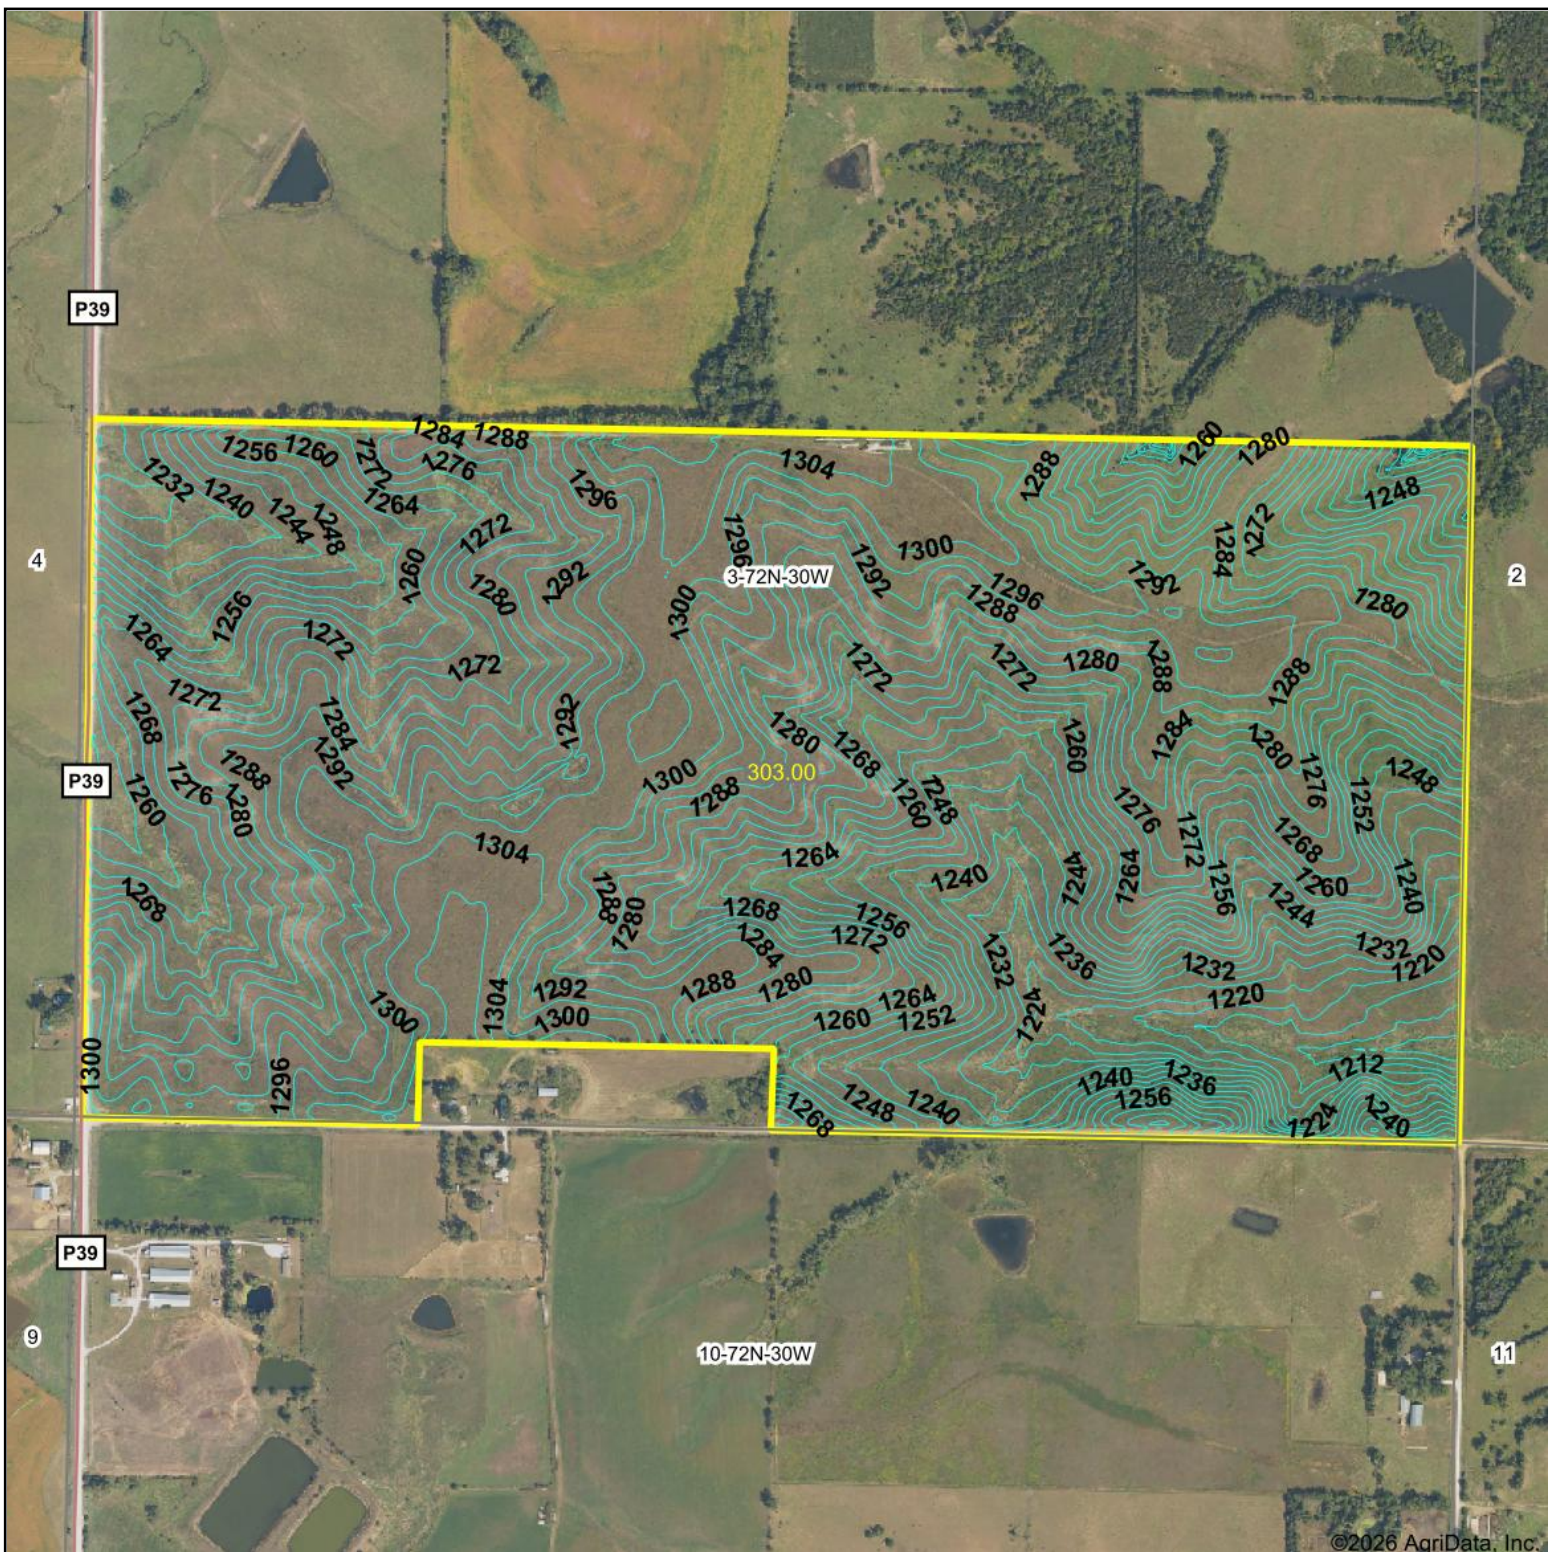

Topography Contours

Boundary Lines Are Approximate

Hawkeye Real Estate

© AgriData, Inc. 2025 www.AgriDataInc.com

Source: USGS 3 meter dem
 Interval(ft): 4.0
 Min: 1,202.3
 Max: 1,310.4
 Range: 108.1
 Average: 1,270.4
 Standard Deviation: 24.41 ft

3/31/2026

3-72N-30W
Union County
Iowa

Boundary Center: 41° 3' 38.72, -94° 17' 22.66