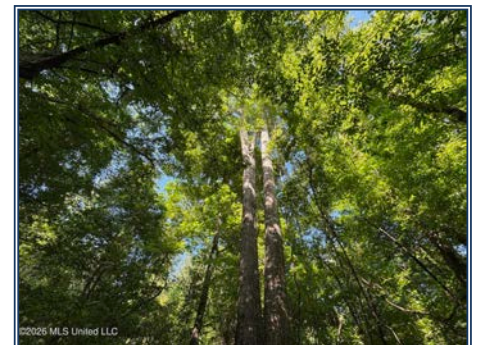

Morris Ellis
ellisforestry29@aol.com
Office: (601) 250-0017
Cell: (601) 431-9090
SouthernStatesRealty.com

**Southern
States Realty**

200 acres Hunting and Timber land for sale. Outstanding 200 acre tract offering excellent hunting, timber investment, and recreational opportunities. This property has been professionally managed for both wildlife and timber production, making it a rare find for hunters, investors, or anyone looking for a private retreat. Property features: 200 acres of managed timberland; small creek running through property; established food plots for wildlife; excellent deer, turkey, and small game hunting; road frontage/access for easy entry; utilities present; great standing timber throughout; timber cruise available upon request; timber and wildlife management already in place. Owner will consider dividing the property using the public road as the boundary. Whether you're looking for a hunting getaway, timber investment, or future homesite, this property checks all the boxes. Contact for more information or to schedule a showing.

©2026 MLS United LLC

Beach Road, Roxie, MS

31.488860, -91.109940 GPS

$1,000,000

**200± Acres
MLS #4150646**