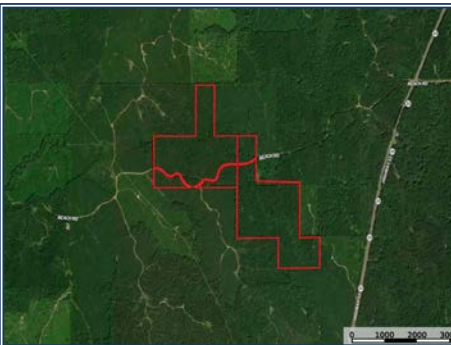

Morris Ellis
ellisforestry29@aol.com
Office: (601) 250-0017
Cell: (601) 431-9090
SouthernStatesRealty.com

**Southern
States Realty**

200 acres Hunting and Timber land for sale. Outstanding 200 acre tract offering excellent hunting, timber investment, and recreational opportunities. This property has been professionally managed for both wildlife and timber production, making it a rare find for hunters, investors, or anyone looking for a private retreat. Property features: 200 acres of managed timberland; small creek running through property; established food plots for wildlife; excellent deer, turkey, and small game hunting; road frontage/access for easy entry; utilities present; great standing timber throughout; timber cruise available upon request; timber and wildlife management already in place. Owner will consider dividing the property using the public road as the boundary. Whether you're looking for a hunting getaway, timber investment, or future homesite, this property checks all the boxes. Contact for more information or to schedule a showing.

©2026 MLS United LLC

Beach Road, Roxie, MS

31.488860, -91.109940 GPS

$1,000,000

**200± Acres
MLS #4150646**