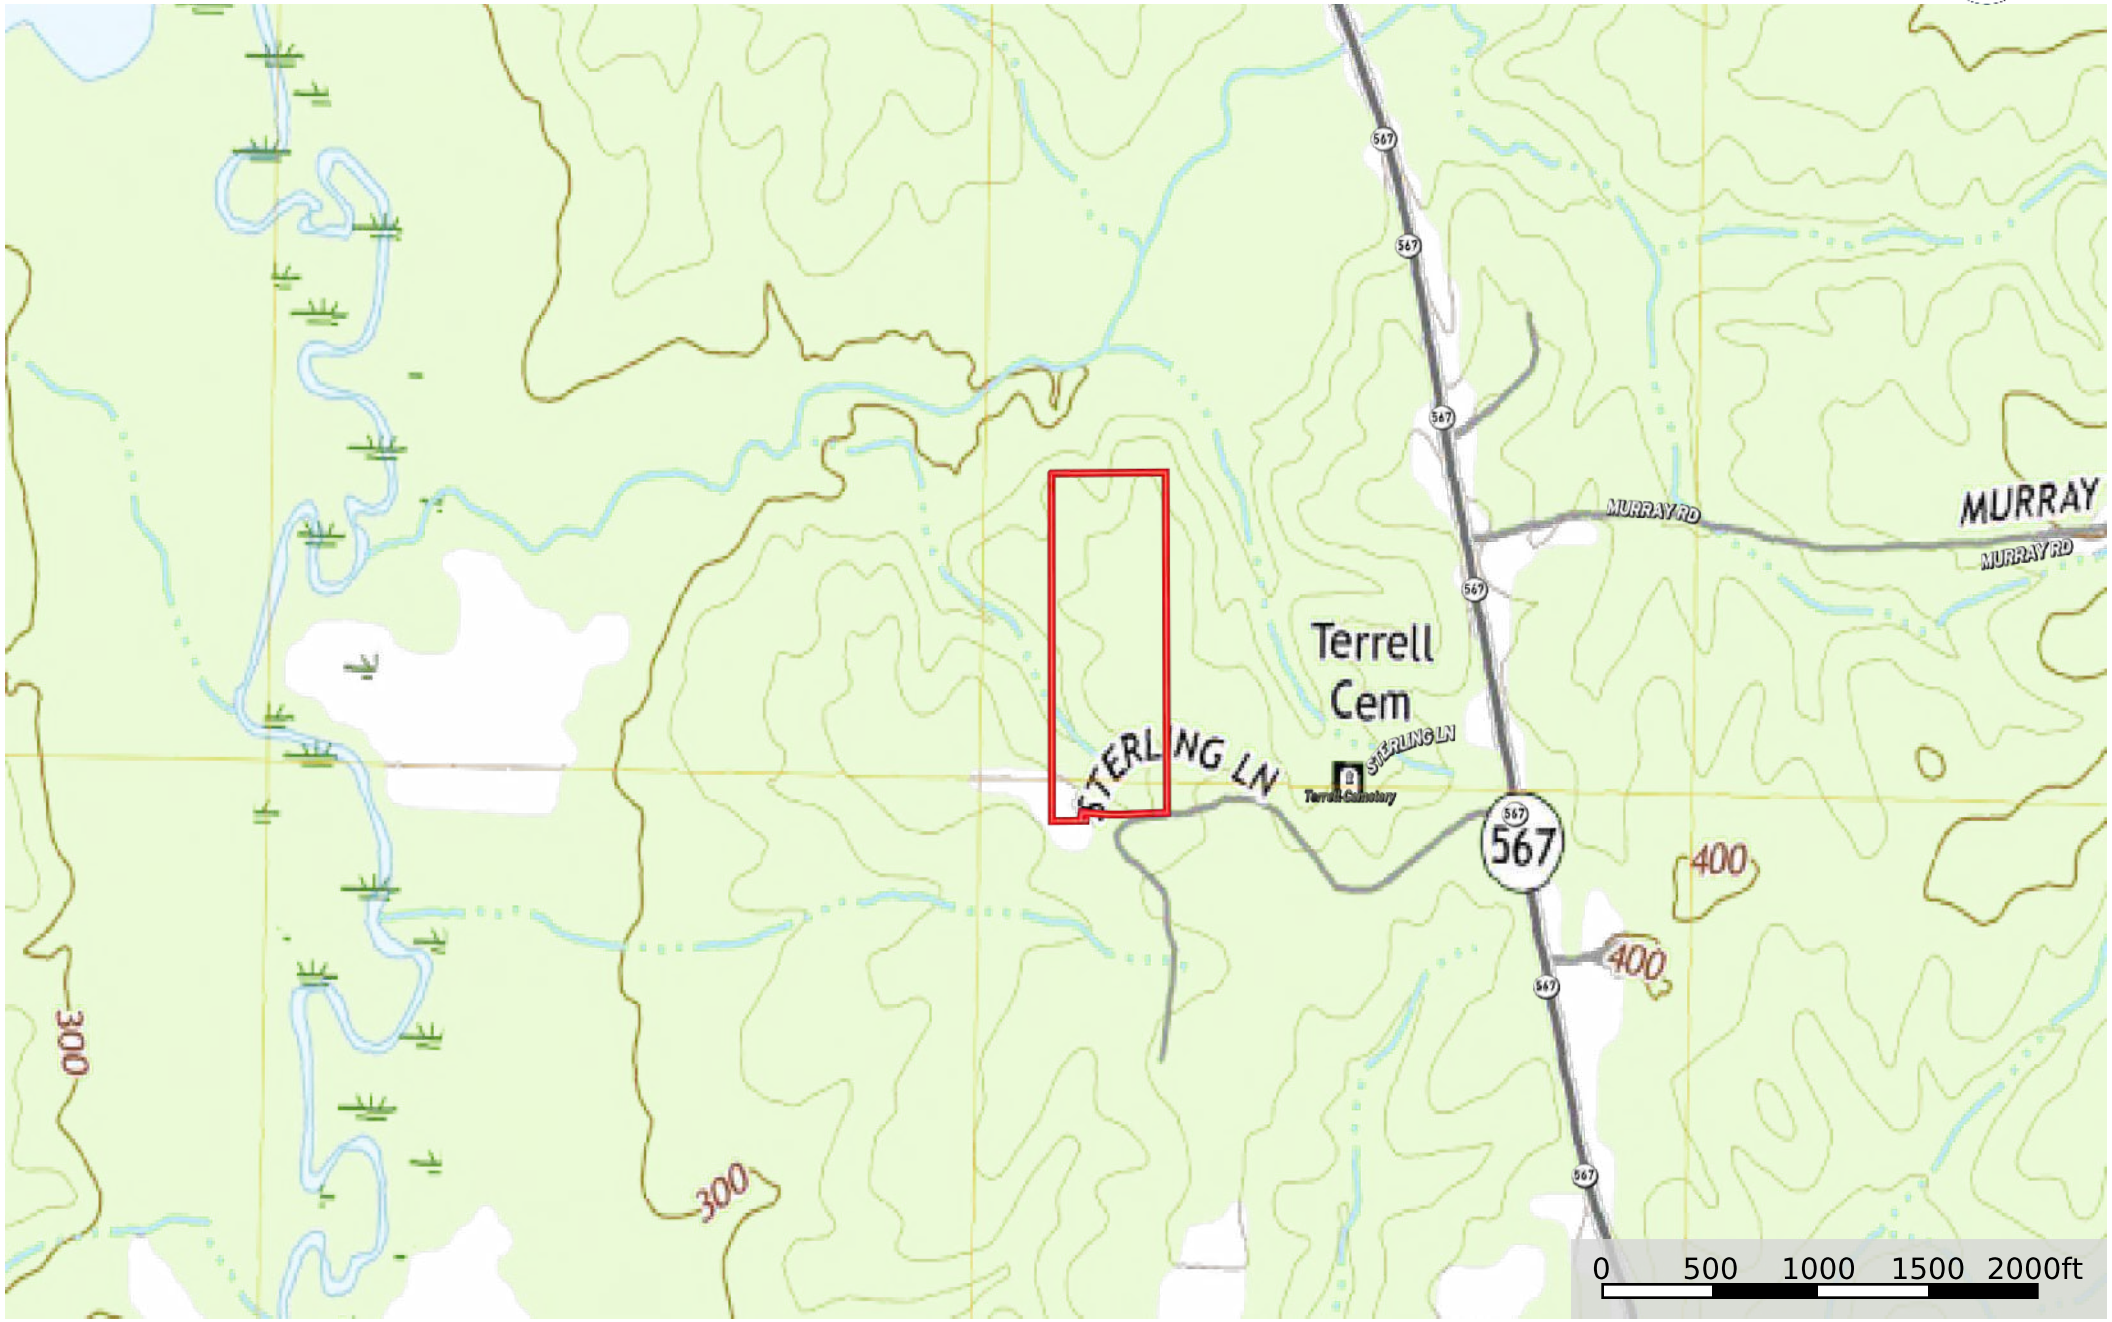

sp 15 liberty

Mississippi, AC +/-

Boundary

 Boundary  Stream, Intermittent  River/Creek  Water Body

Boundary