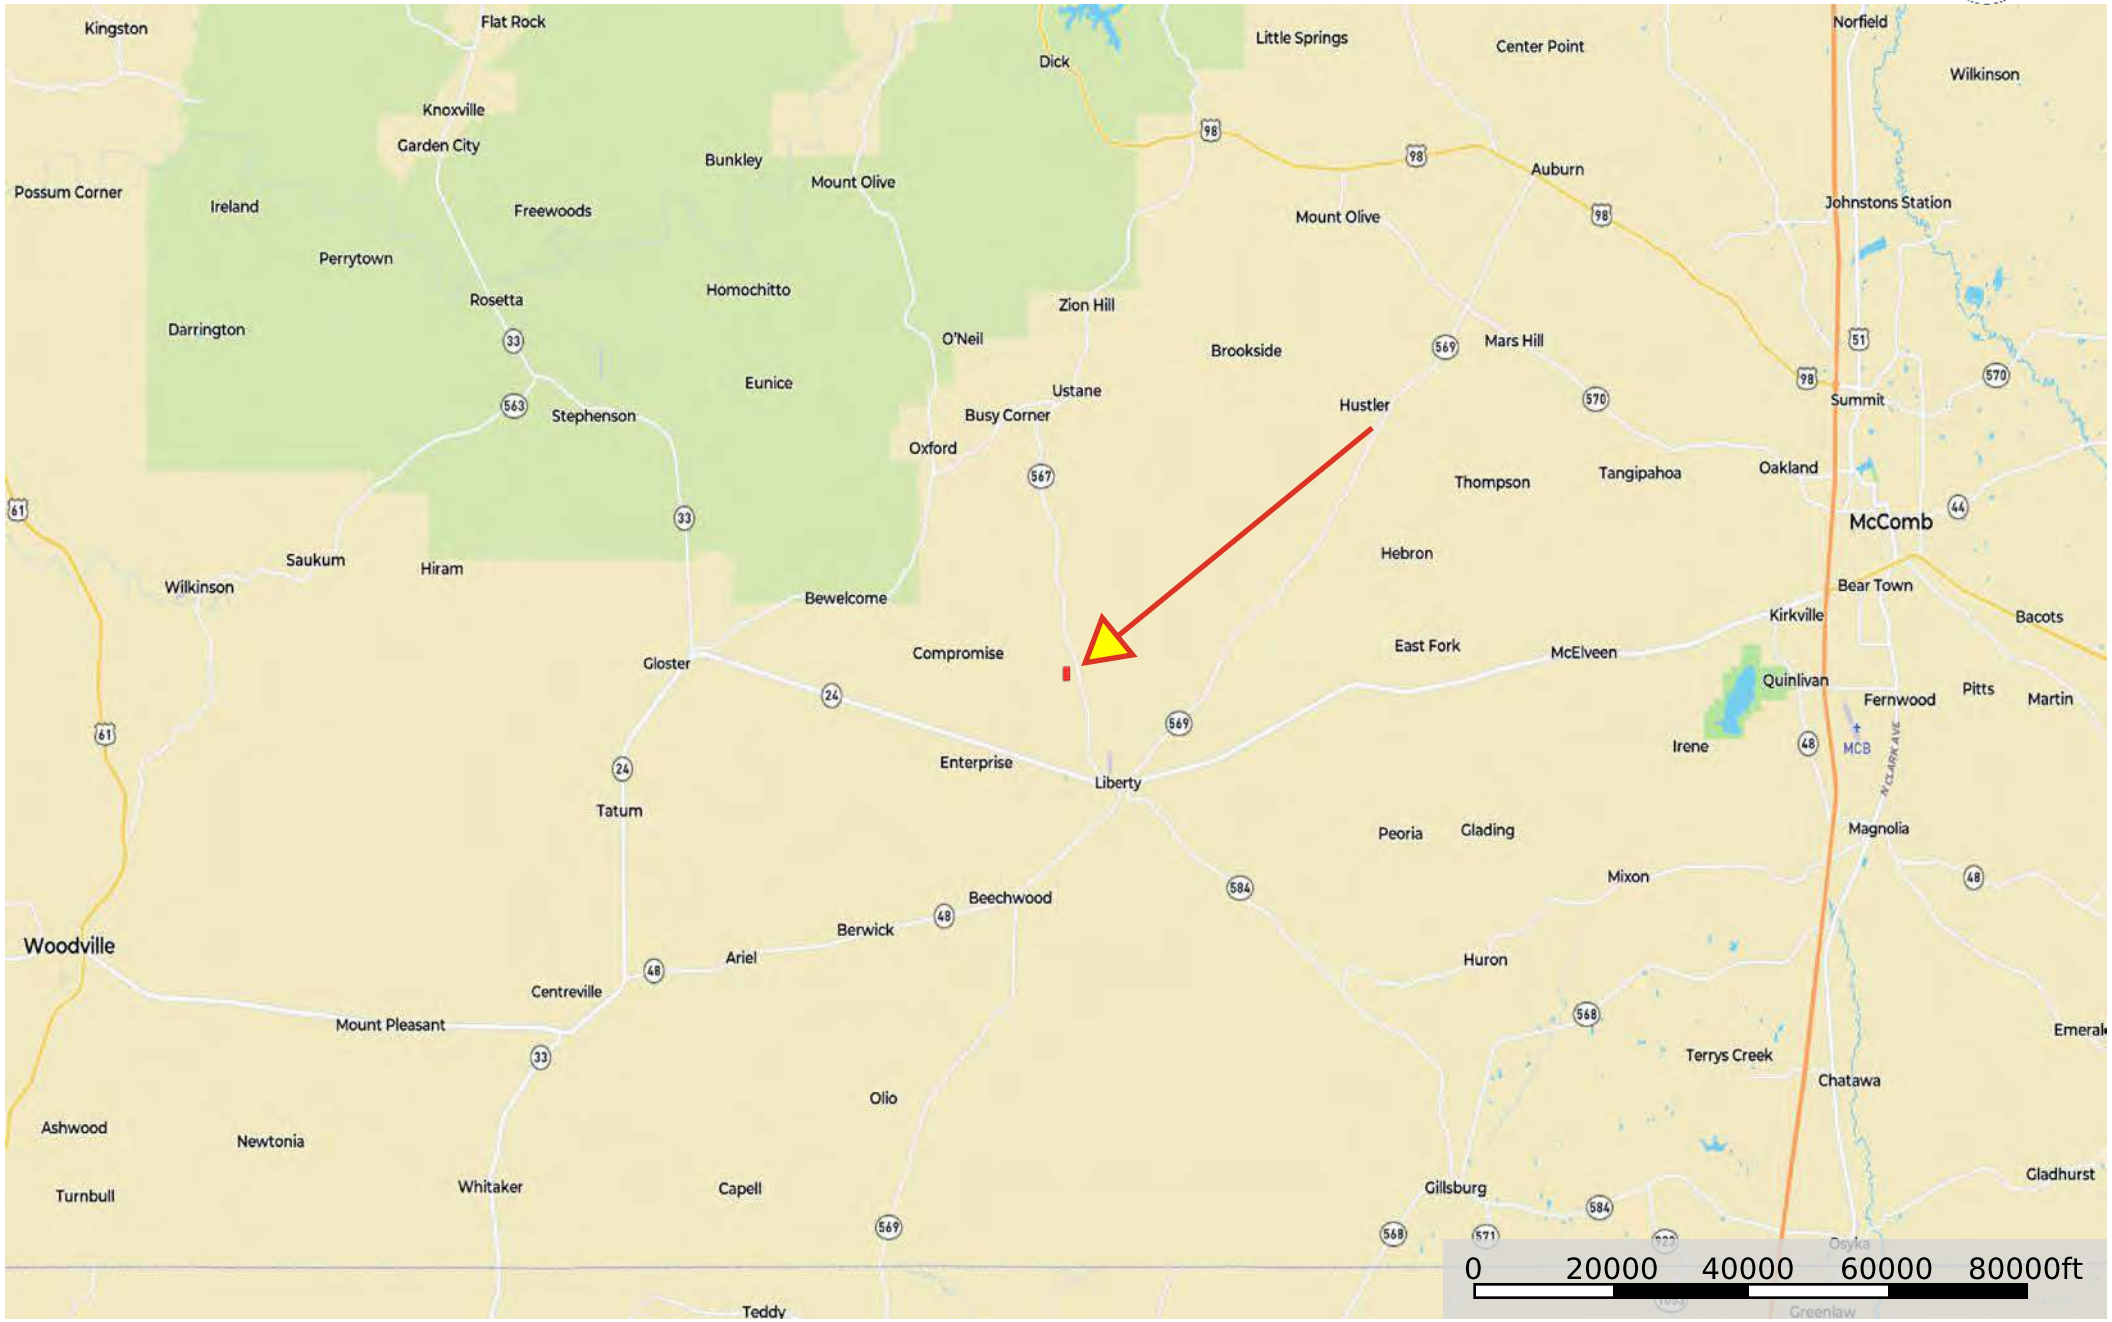

sp 15 liberty

Mississippi, AC +/-

Boundary

 Boundary  Stream, Intermittent  River/Creek  Water Body

Boundary