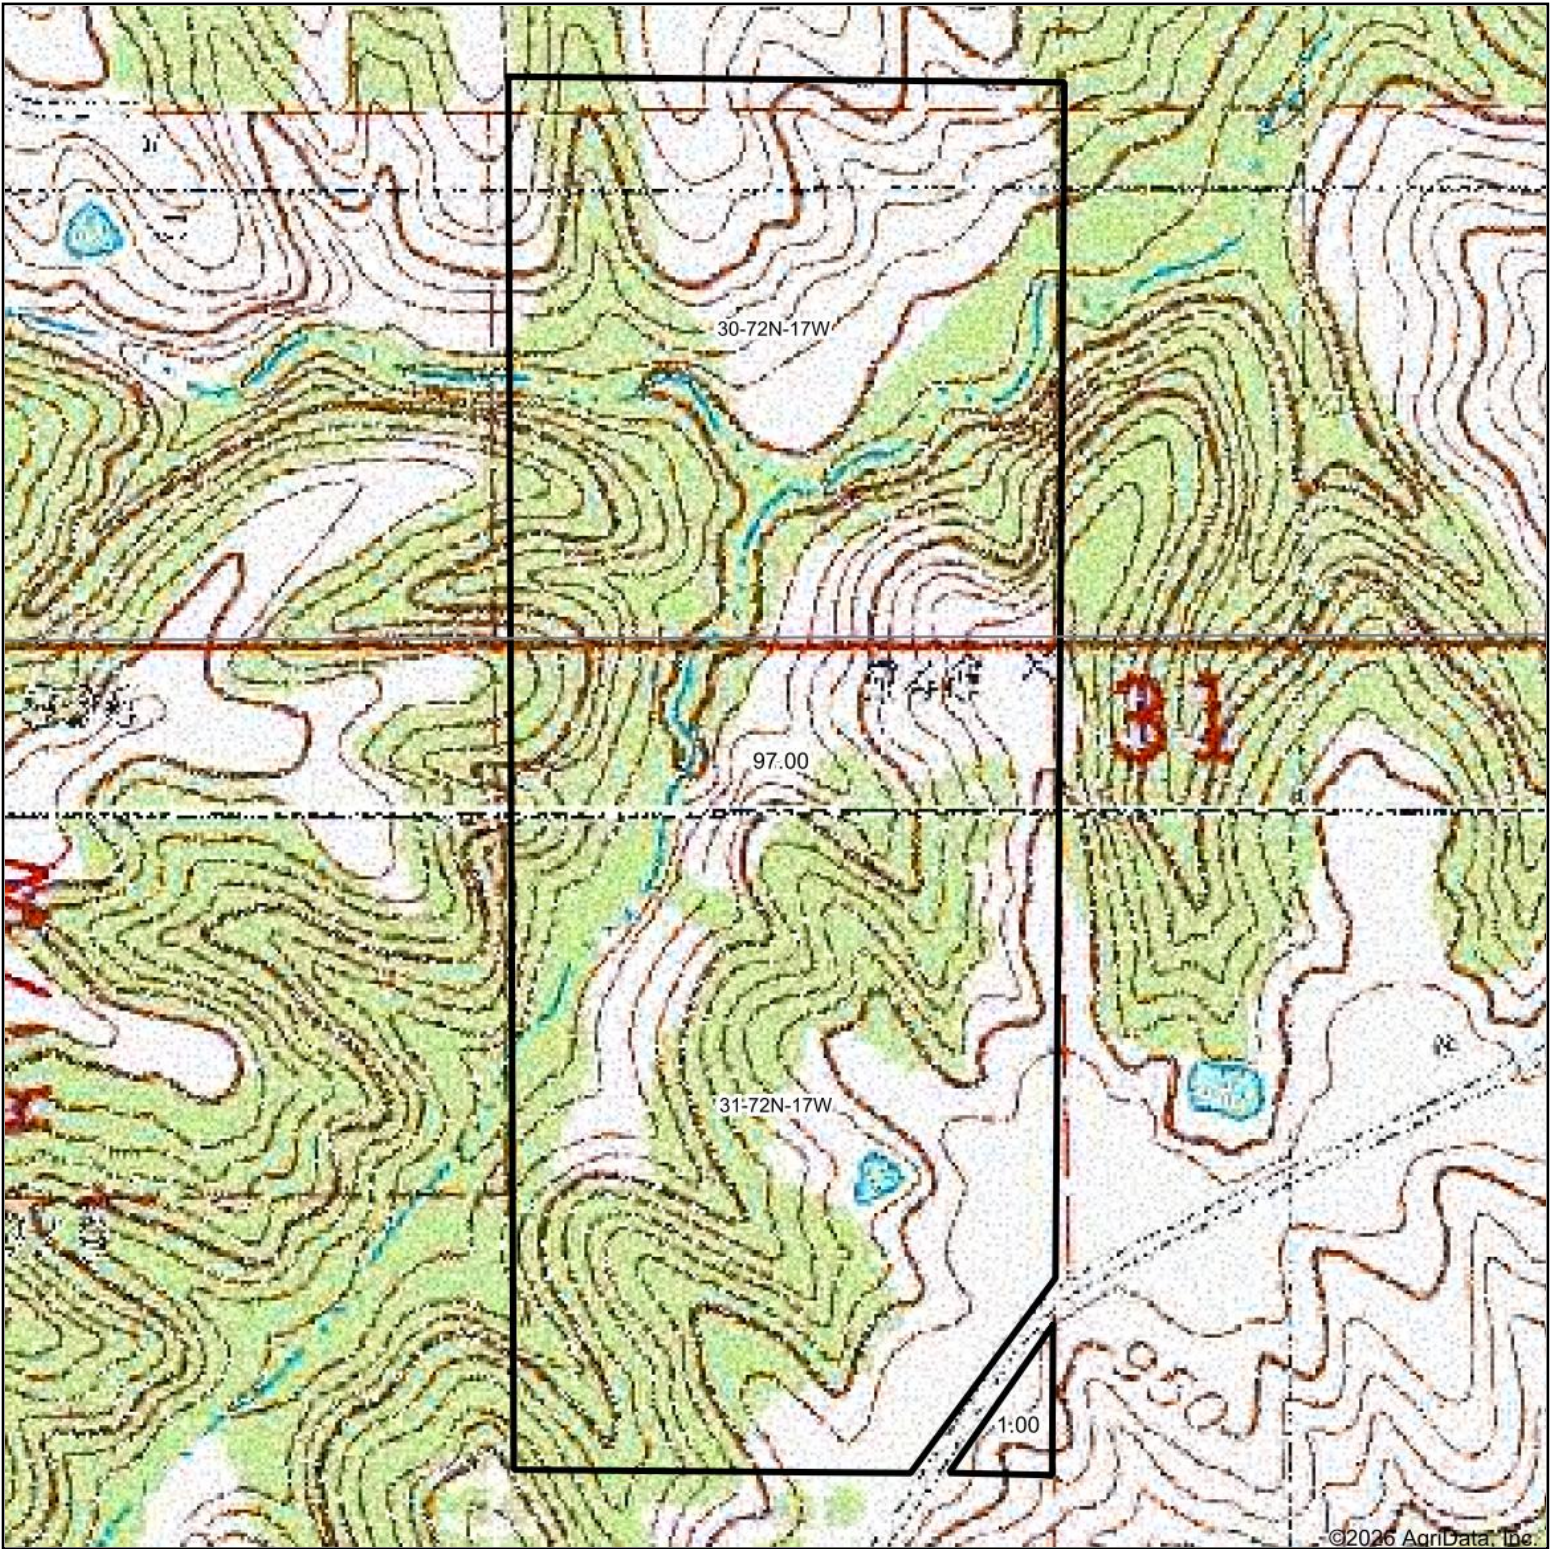

# Topography Map

\*Boundary Lines are Approximate\*

©2026 AgriData, Inc.

Map Center: 41° 0' 0.73, -92° 51' 42.79

Hawkeye  
Real Estate

**31-72N-17W**  
**Monroe County**  
**Iowa**

4/28/2026

Maps Provided By: