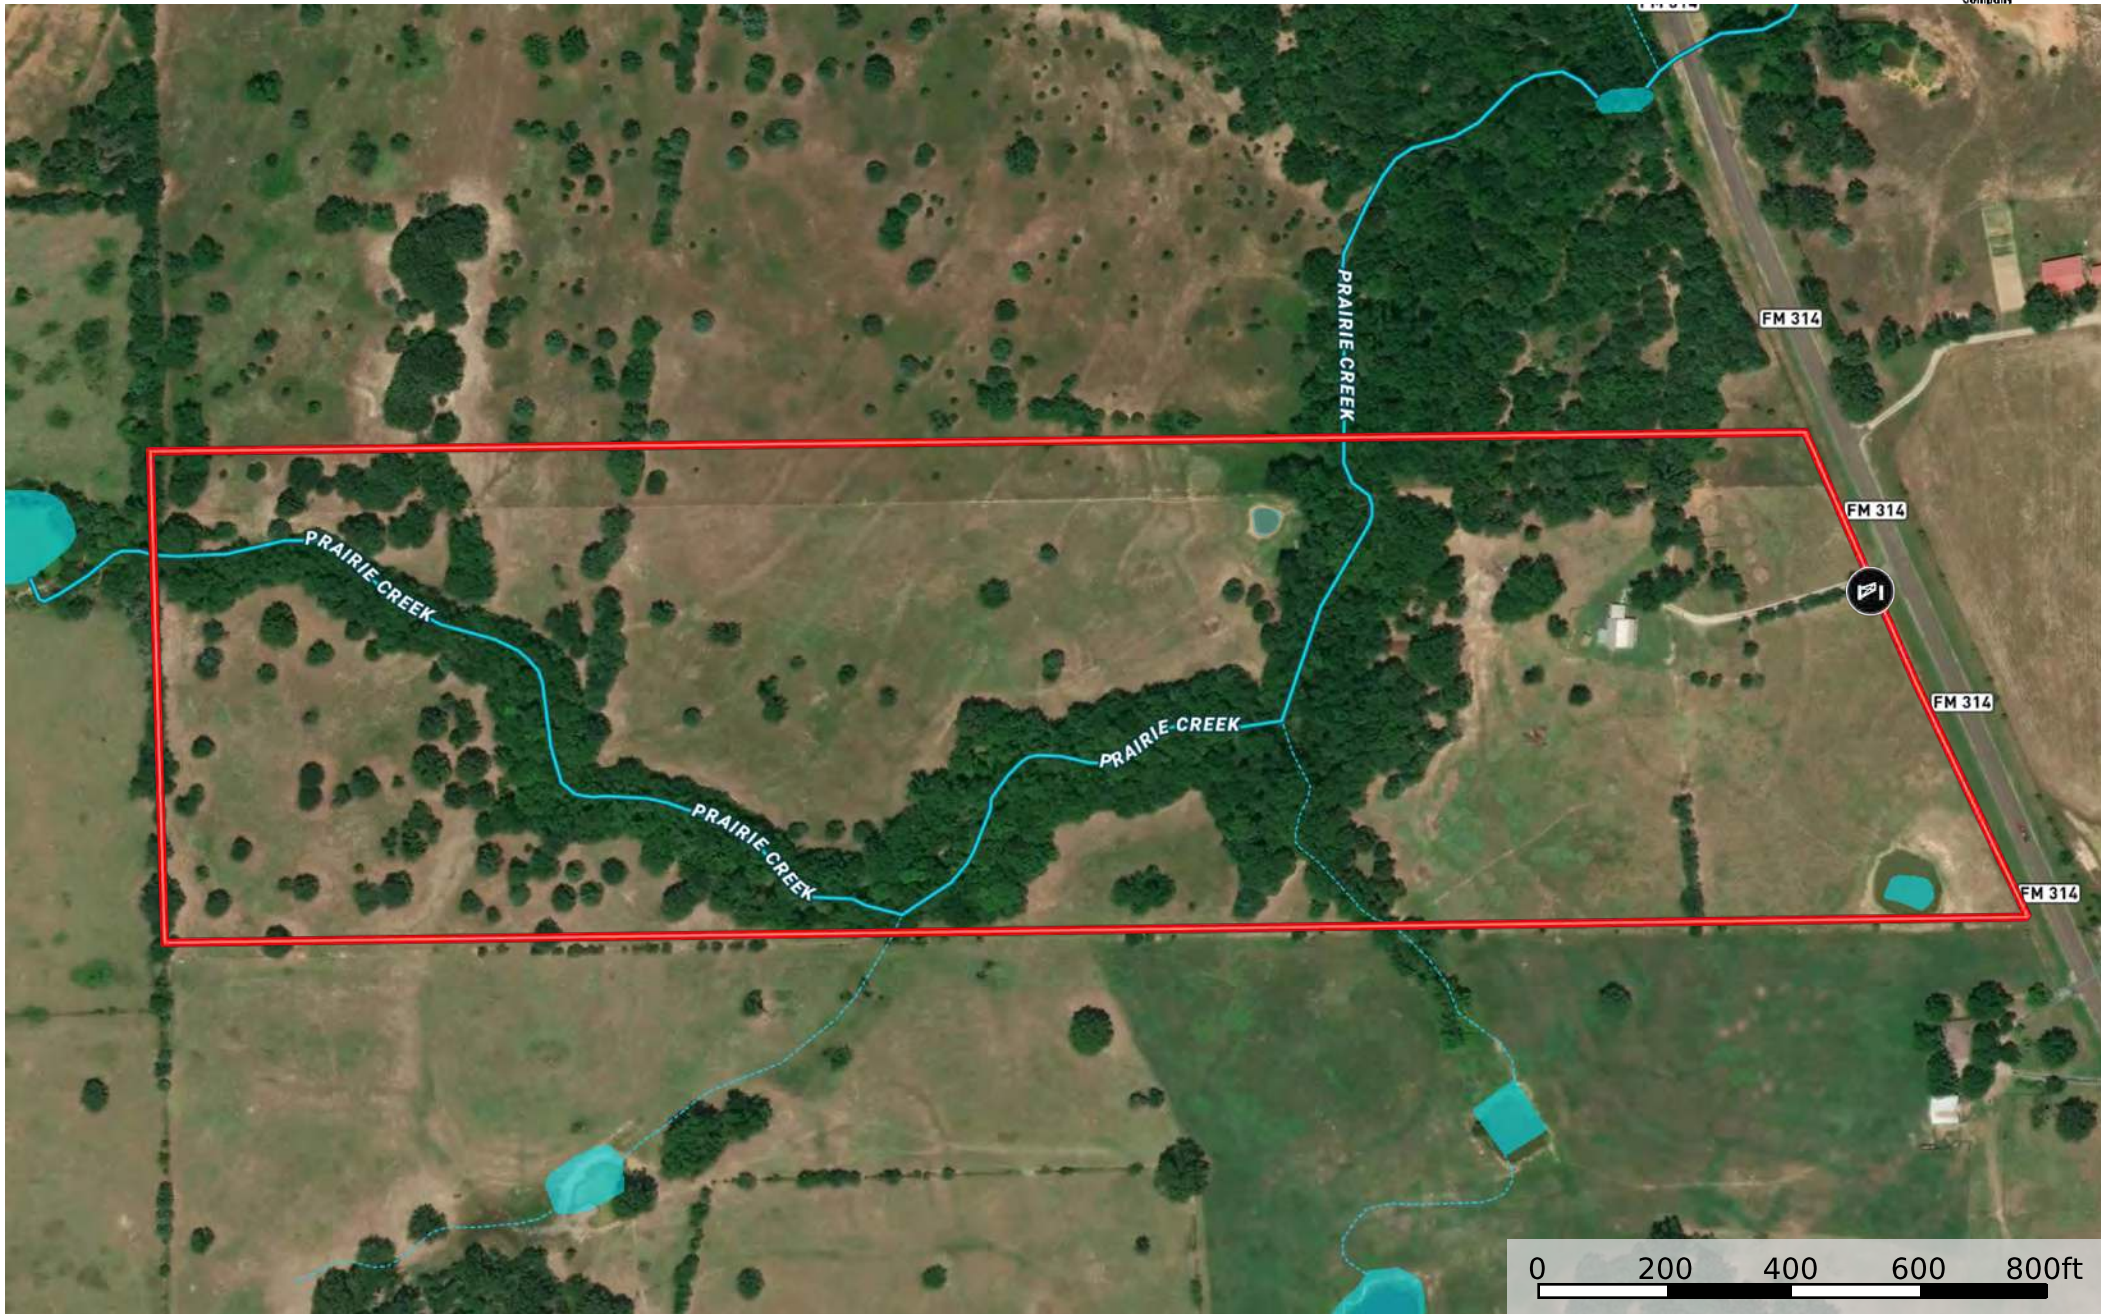

McKee Farm East TX Ranch for Sale Ben Wheeler TX Van Texas, 47.79 AC +/-

- Gate
- Pond / Tank
- Boundary
- Stream, Intermittent
- River/Creek
- Water Body