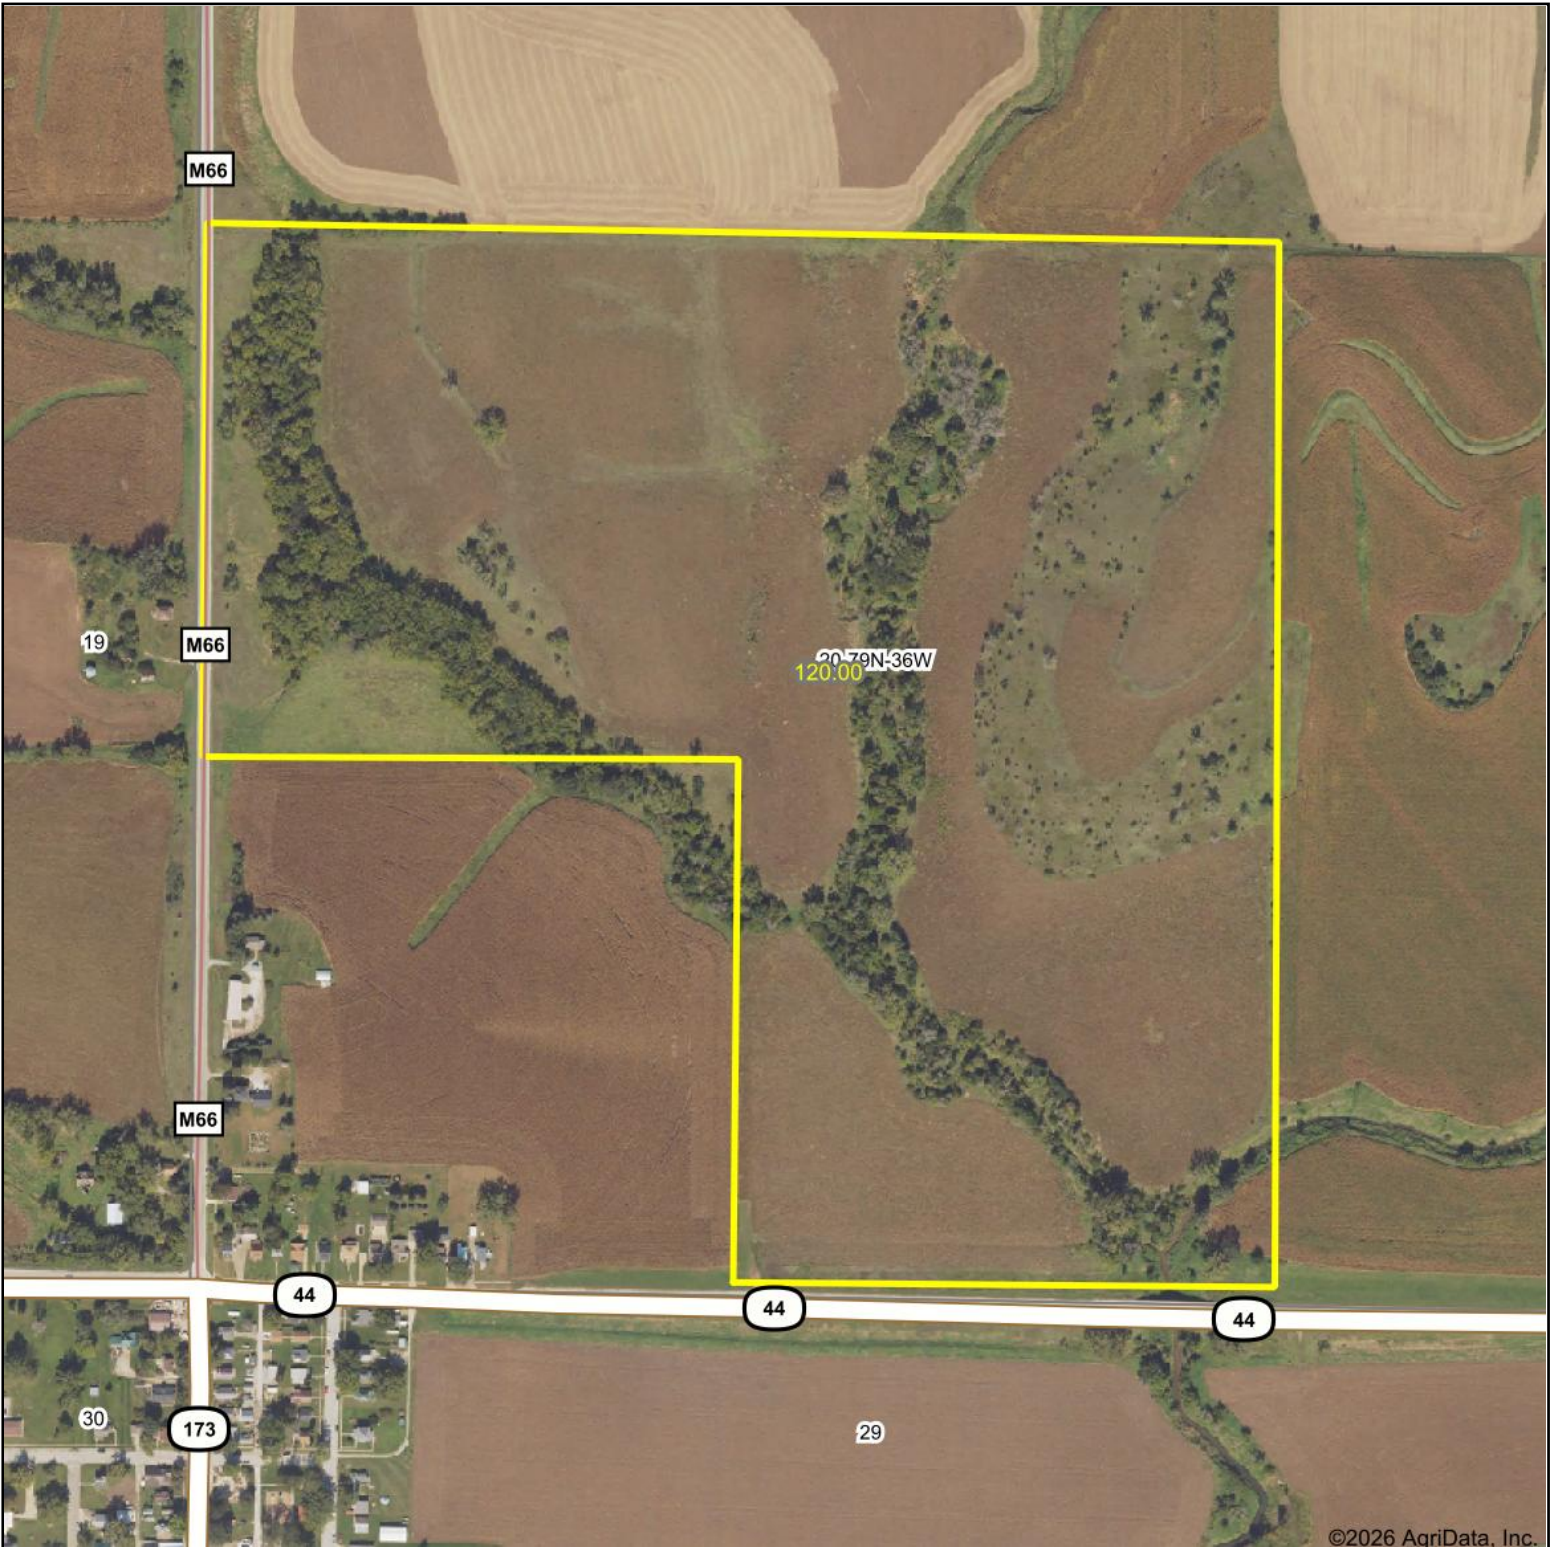

# Aerial Map

Boundary Lines Are Approximate

©2026 AgriData, Inc.

Hawkeye  
Real Estate

Boundary Center: 41° 38' 5.52, -95° 4' 4.7

**20-79N-36W**  
**Audubon County**  
**Iowa**

Maps Provided By:

© AgriData, Inc. 2025 www.AgriDataInc.com