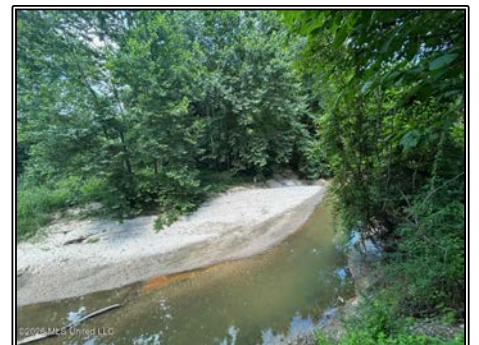

©2026 MLS United LLC

©2026 MLS United LLC

©2026 MLS United LLC

$260,000

44± Acres
MLS #4151444

#HUNTINGLANDMAN