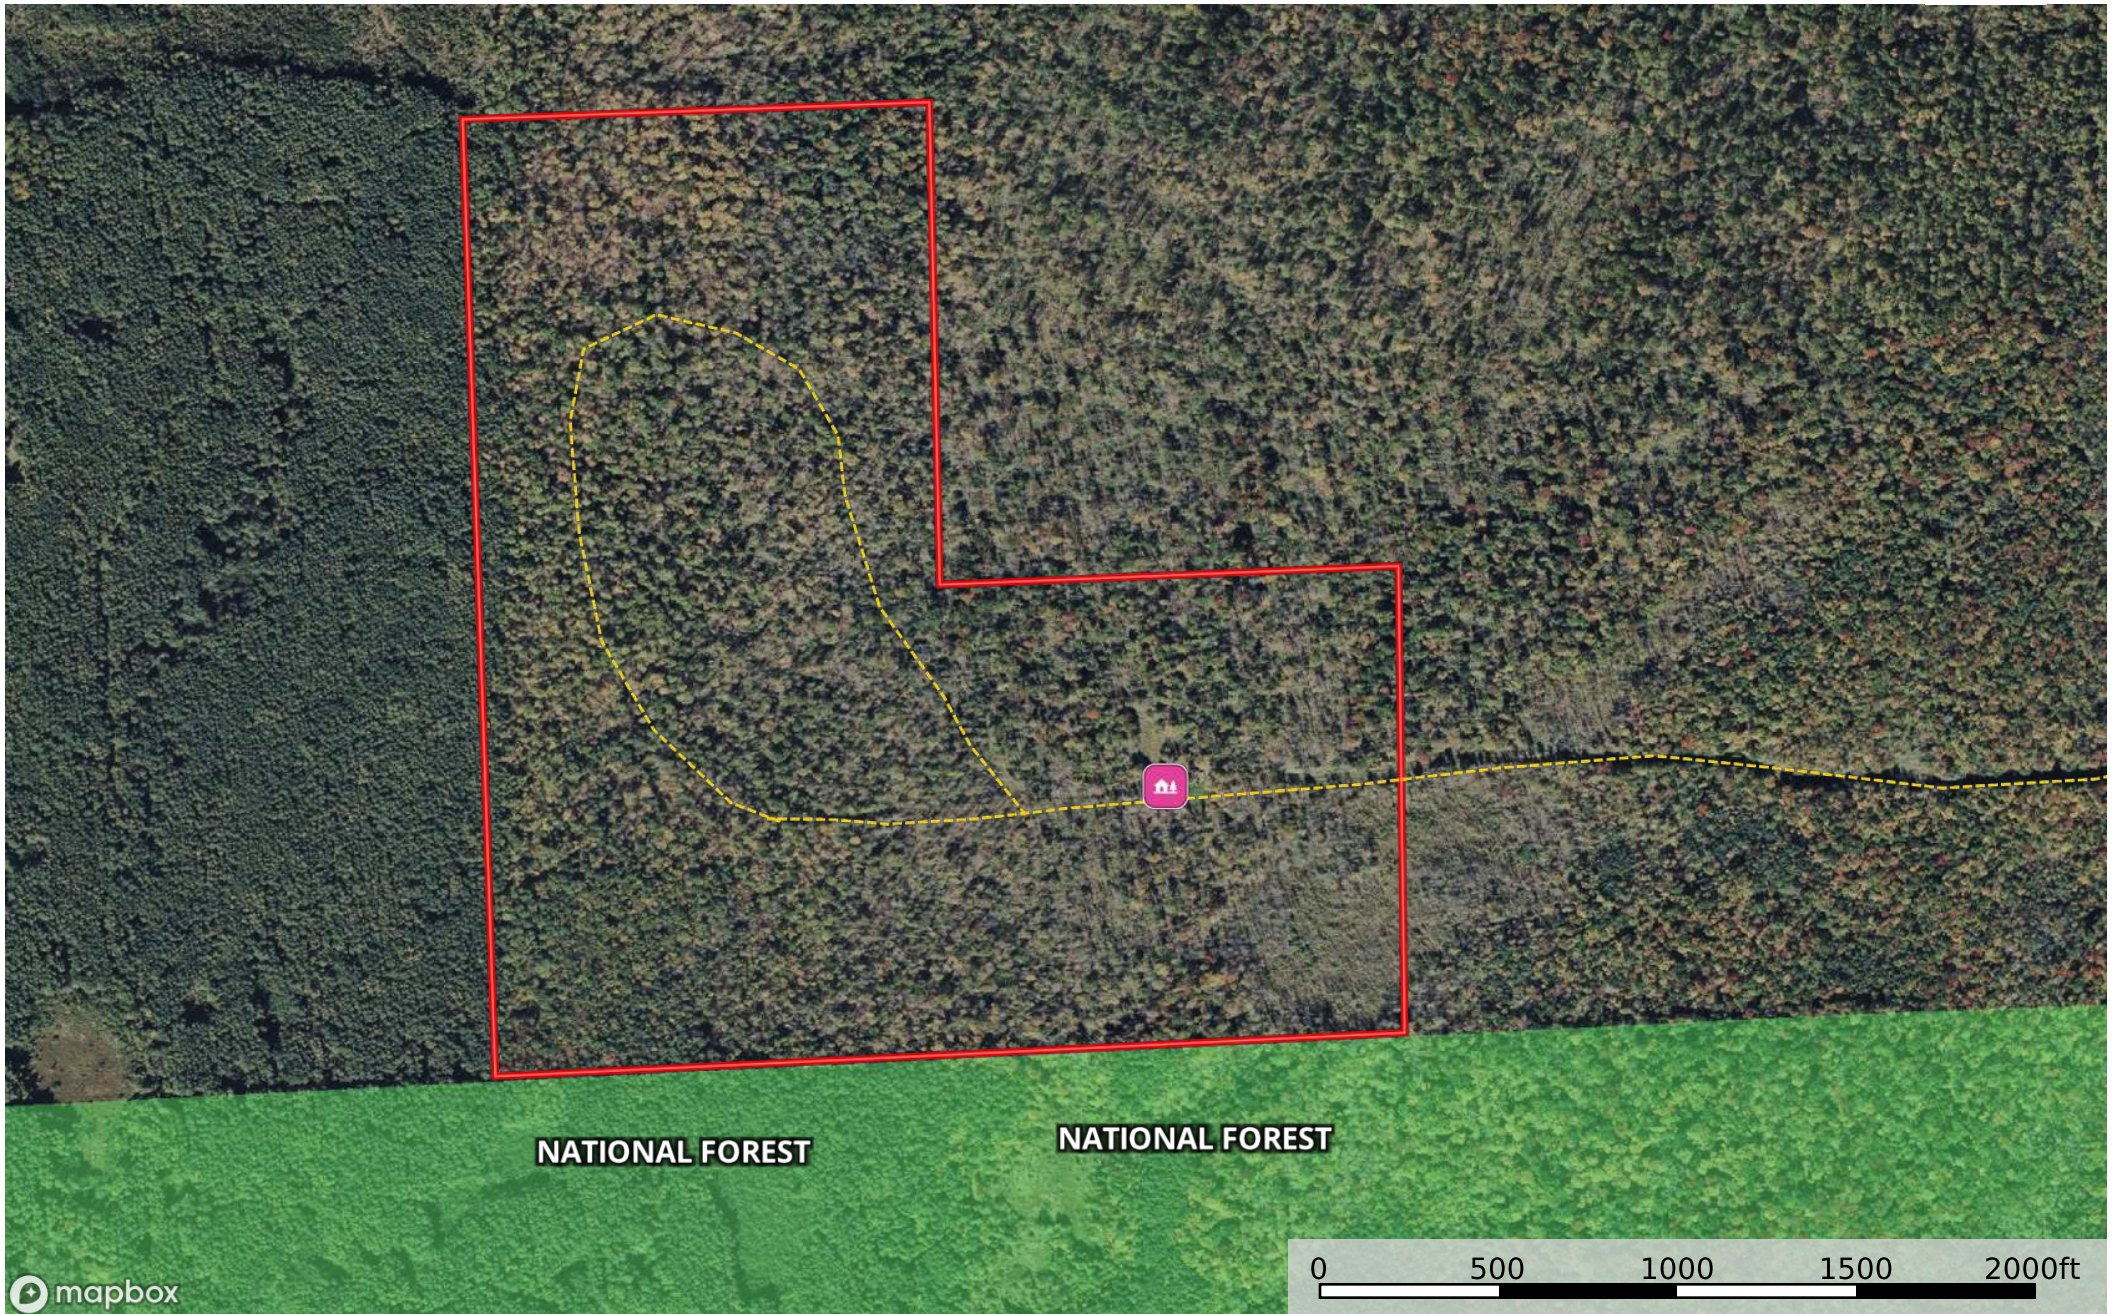

W6786 Silver Creek Road (Approximate Map)

Wisconsin, 120 AC +/-

NATIONAL FOREST

NATIONAL FOREST

mapbox

- Cabin
- Road / Trail
- Boundary
- Forest Service
- State Land
- Fish and Wildlife
- National Park
- Other
- BLM
- Local Government