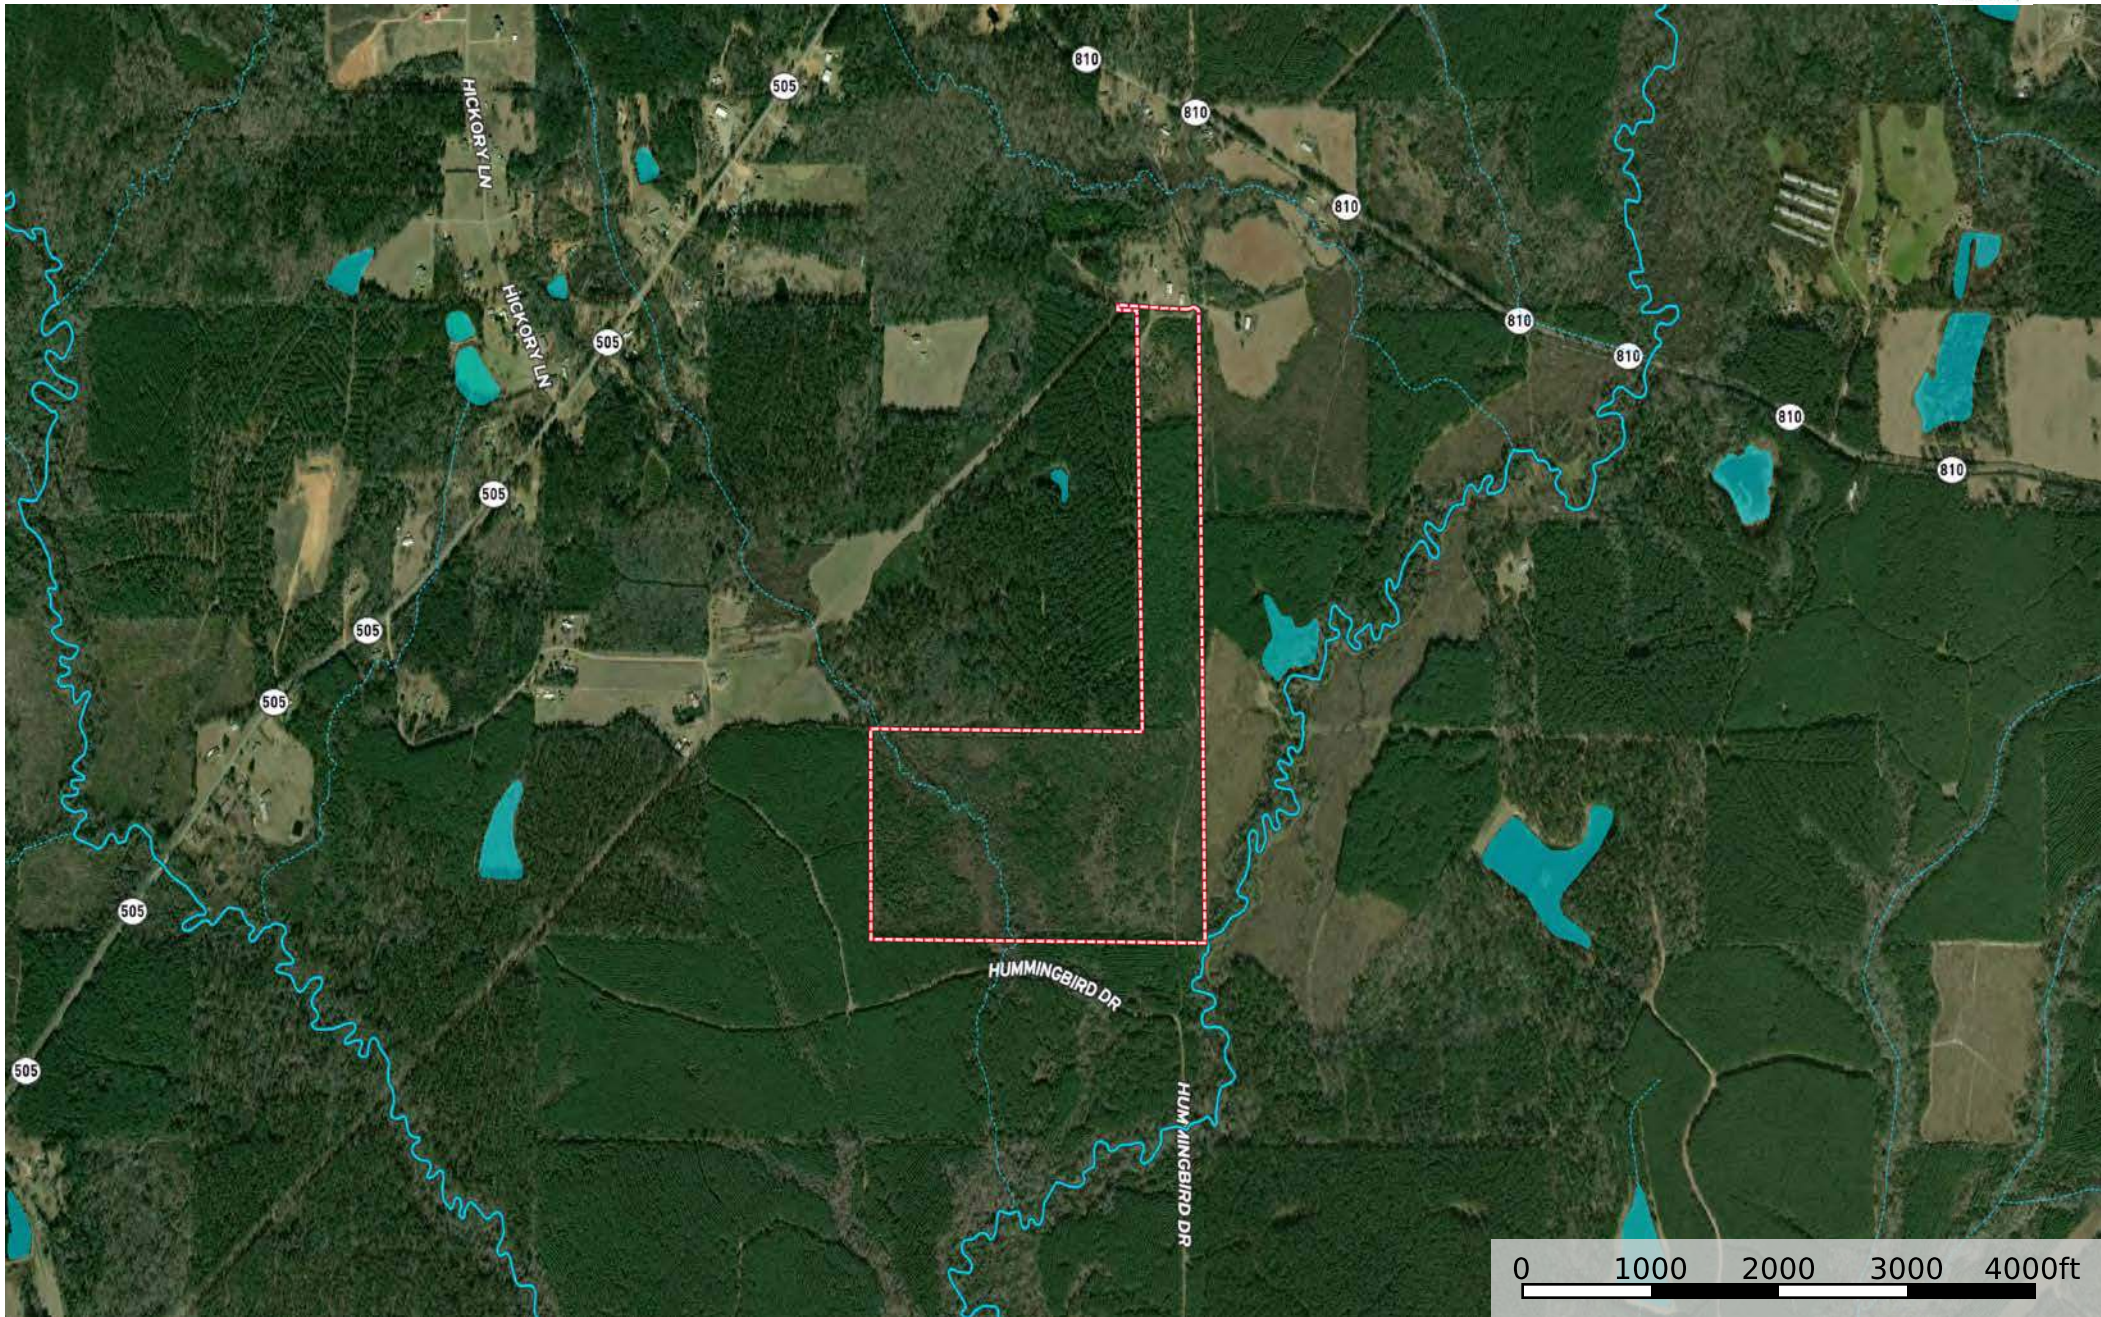

Bowman 111 (Weston)

Louisiana, AC +/-

Bowman 111 (Weston)

Louisiana, AC +/-

Bowman 111 (Weston)

Louisiana, AC +/-

- Boundary
- Stream, Intermittent
- River/Creek
- Water Body

Bowman 111 (Weston)

Louisiana, AC +/-

 Boundary