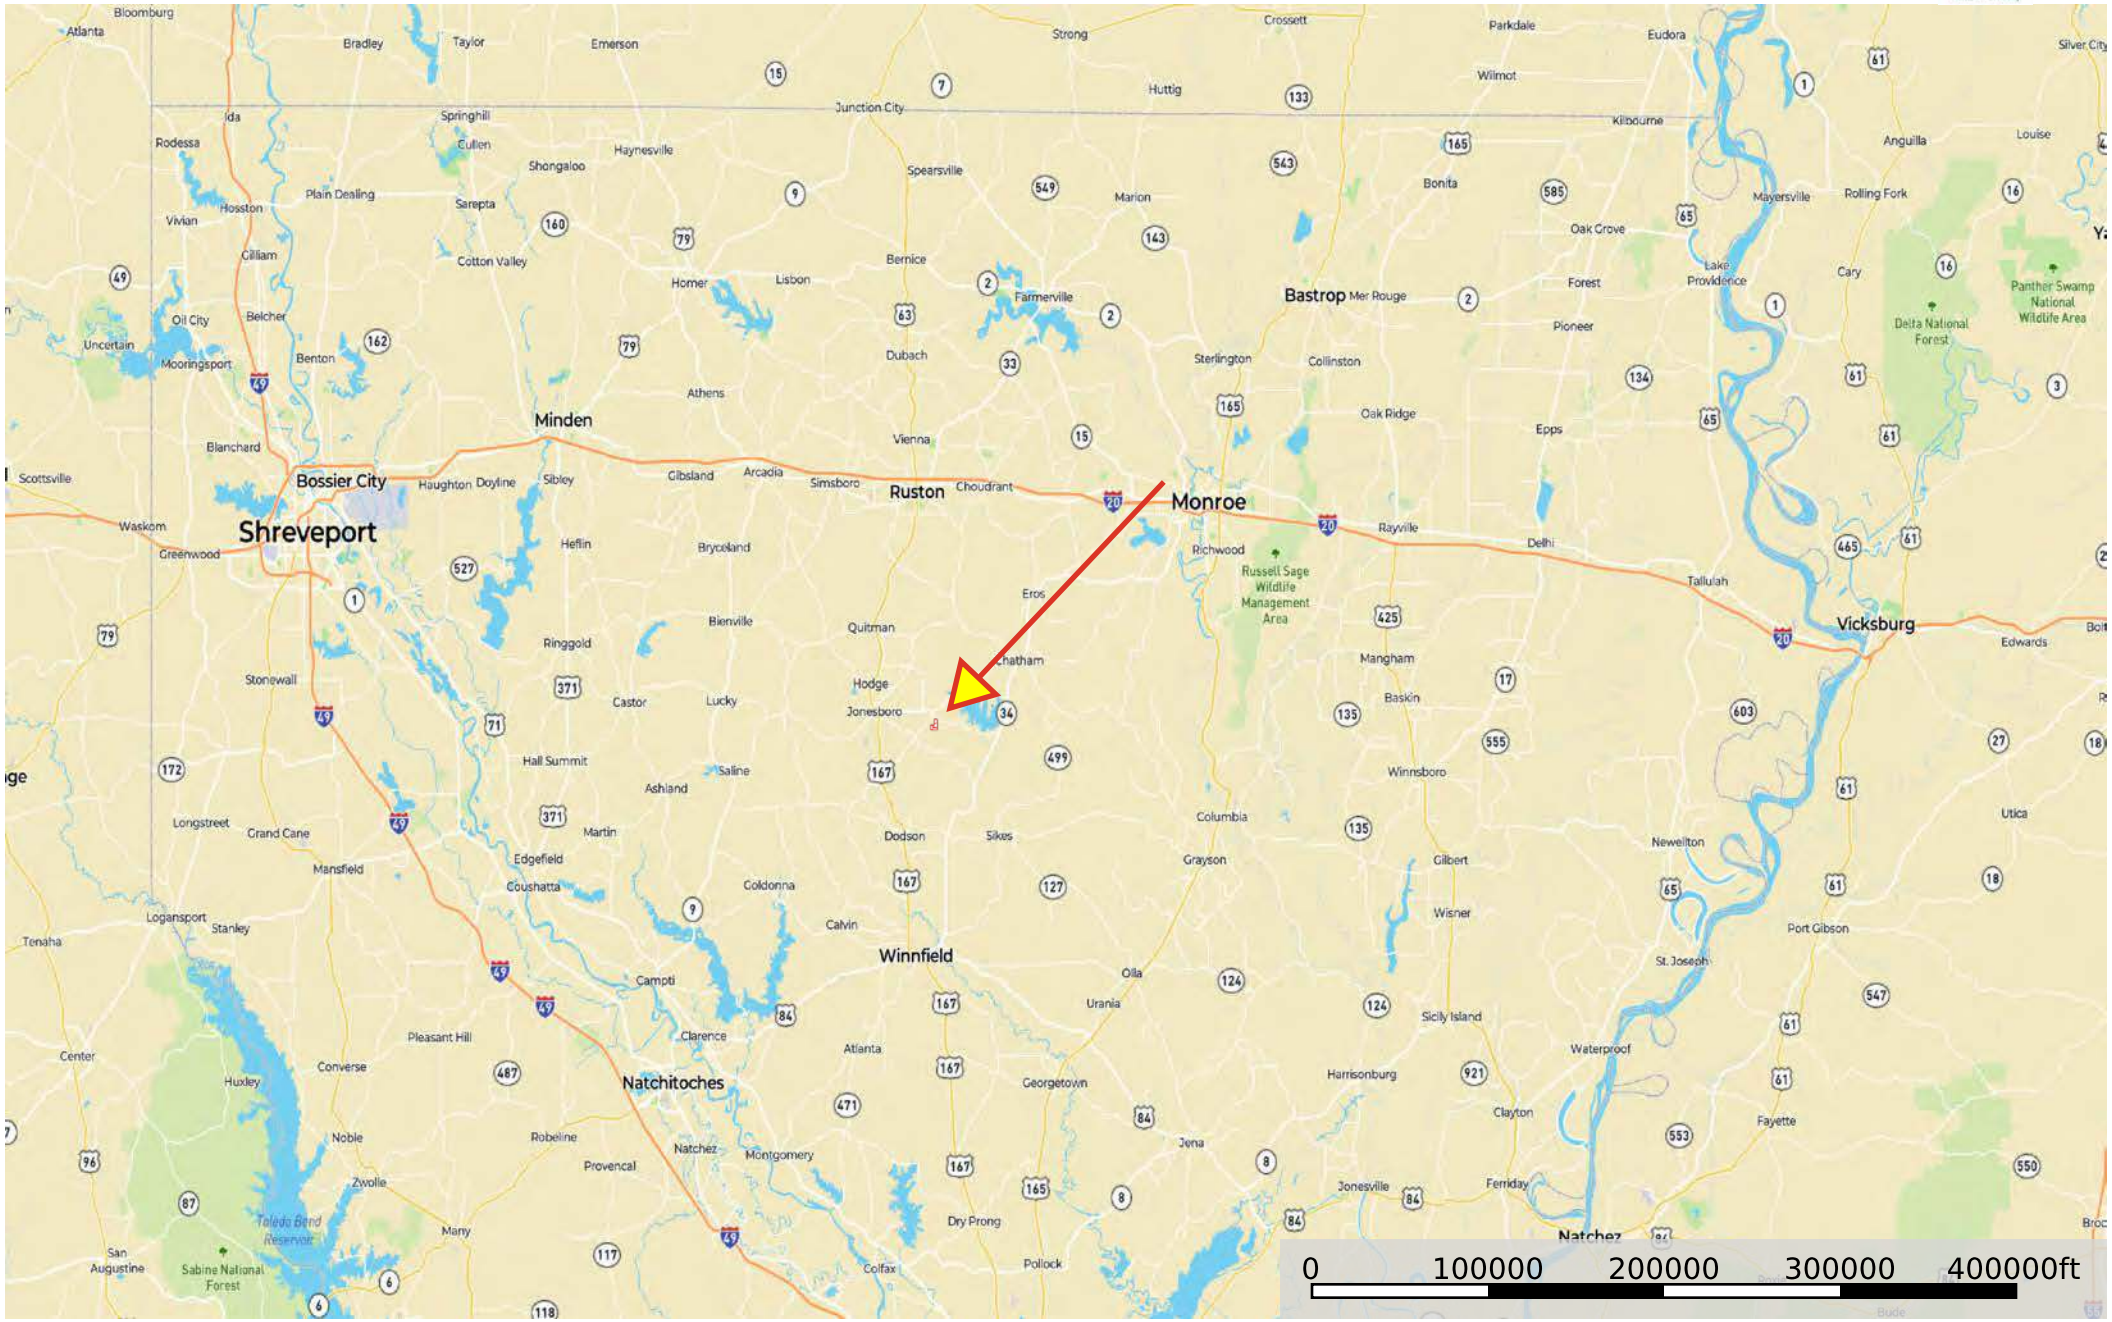

Bowman 111 (Weston)

Louisiana, AC +/-

Bowman 111 (Weston)

Louisiana, AC +/-

Bowman 111 (Weston)

Louisiana, AC +/-

- Boundary
- Stream, Intermittent
- River/Creek
- Water Body

Bowman 111 (Weston)

Louisiana, AC +/-

 Boundary