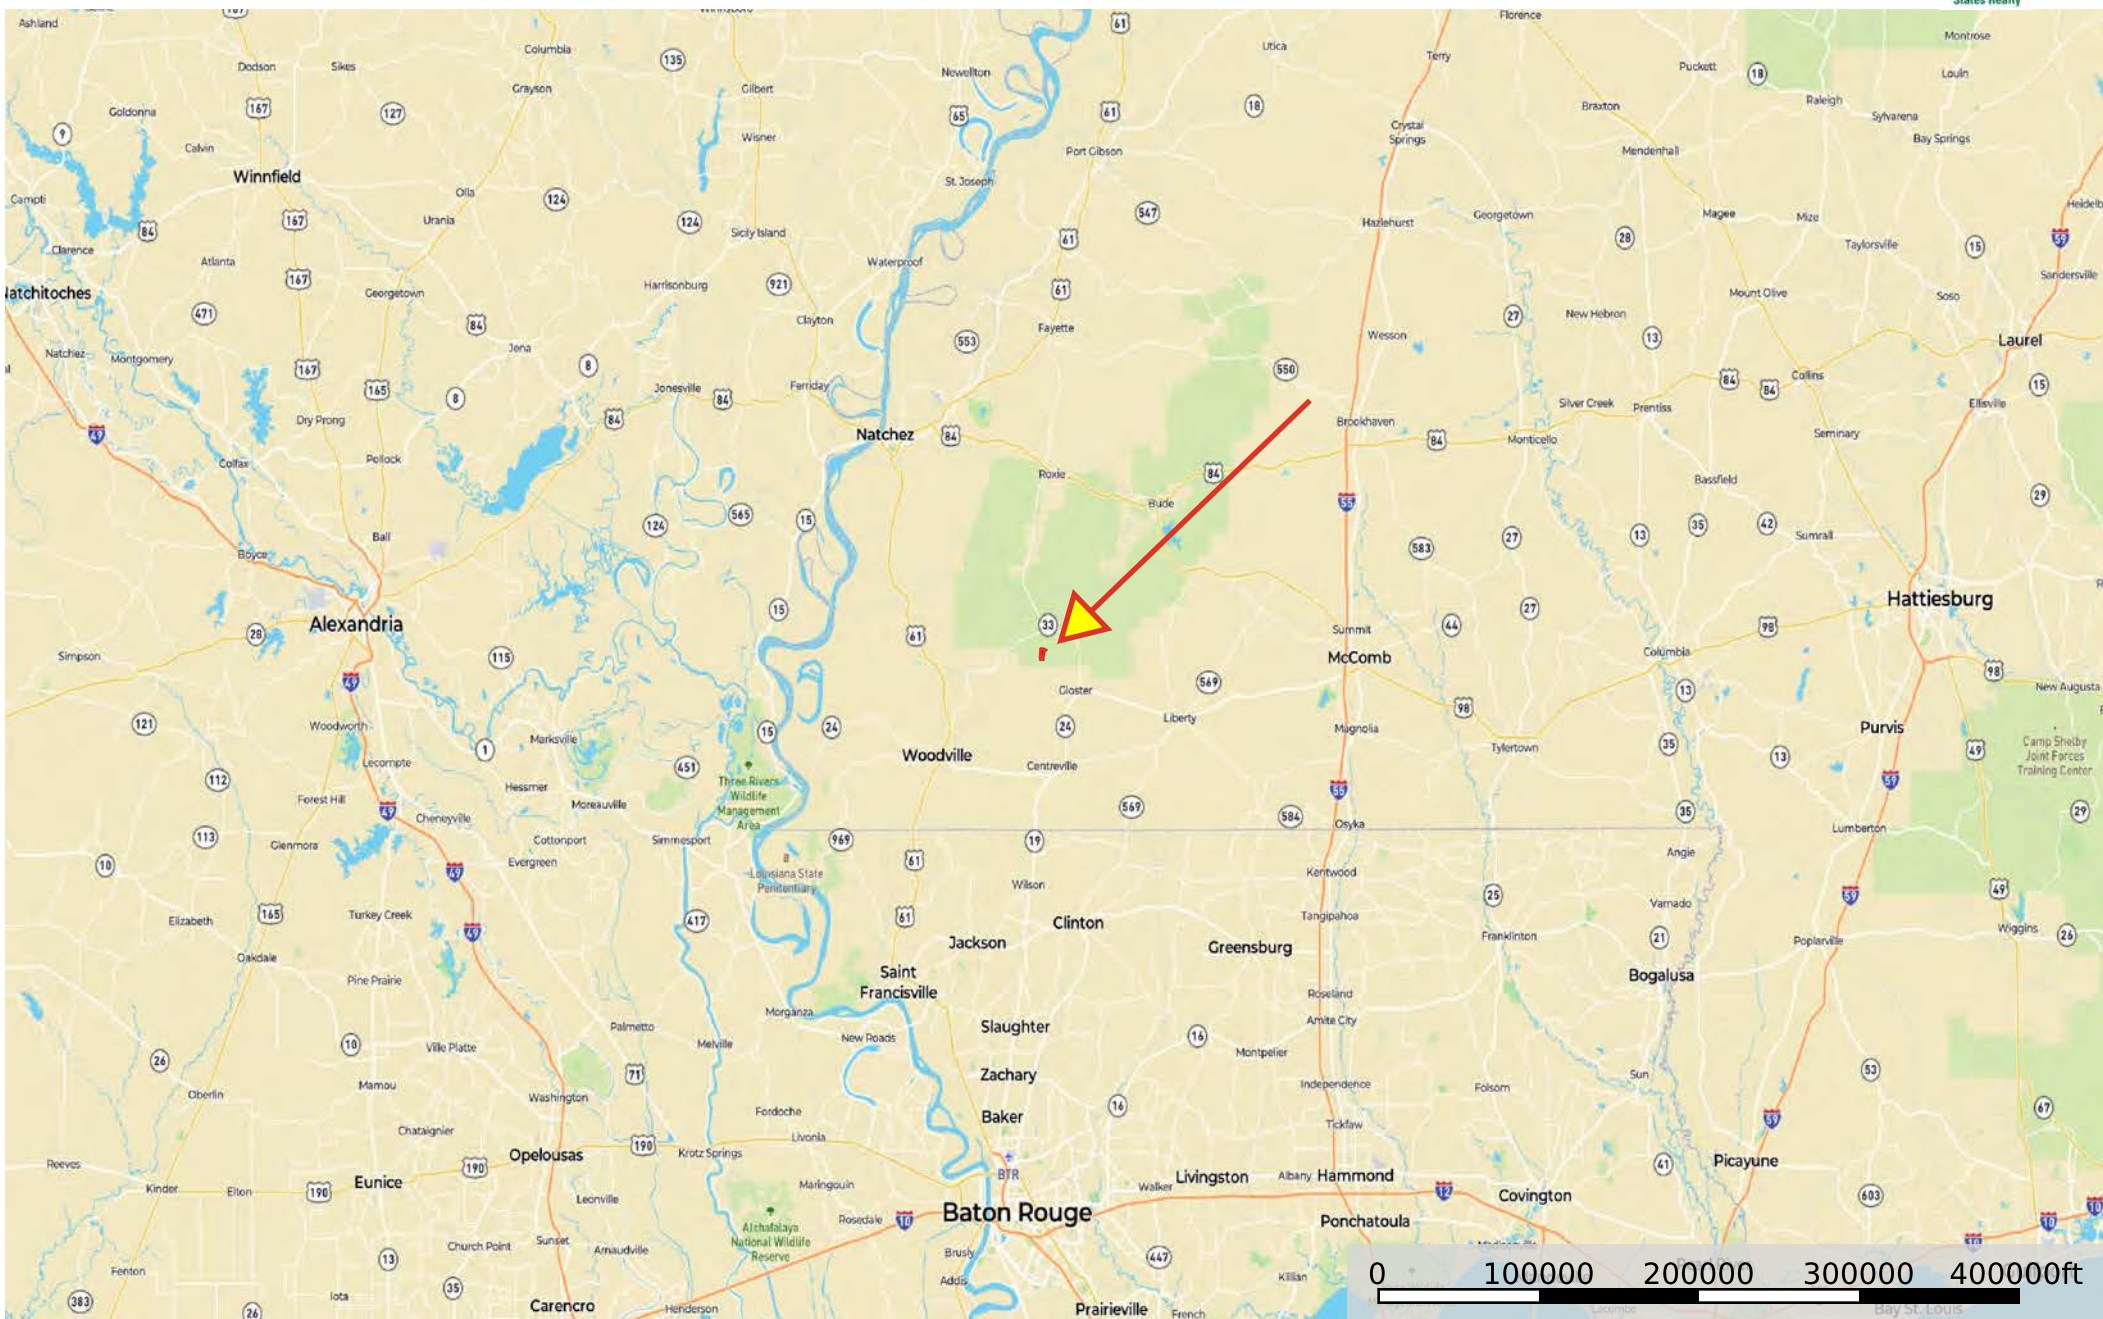

Wilkinson 222

Mississippi, AC +/-

Boundary

Boundary

Boundary Stream, Intermittent River/Creek Water Body

Wilkinson 222

Mississippi, AC +/-

Boundary