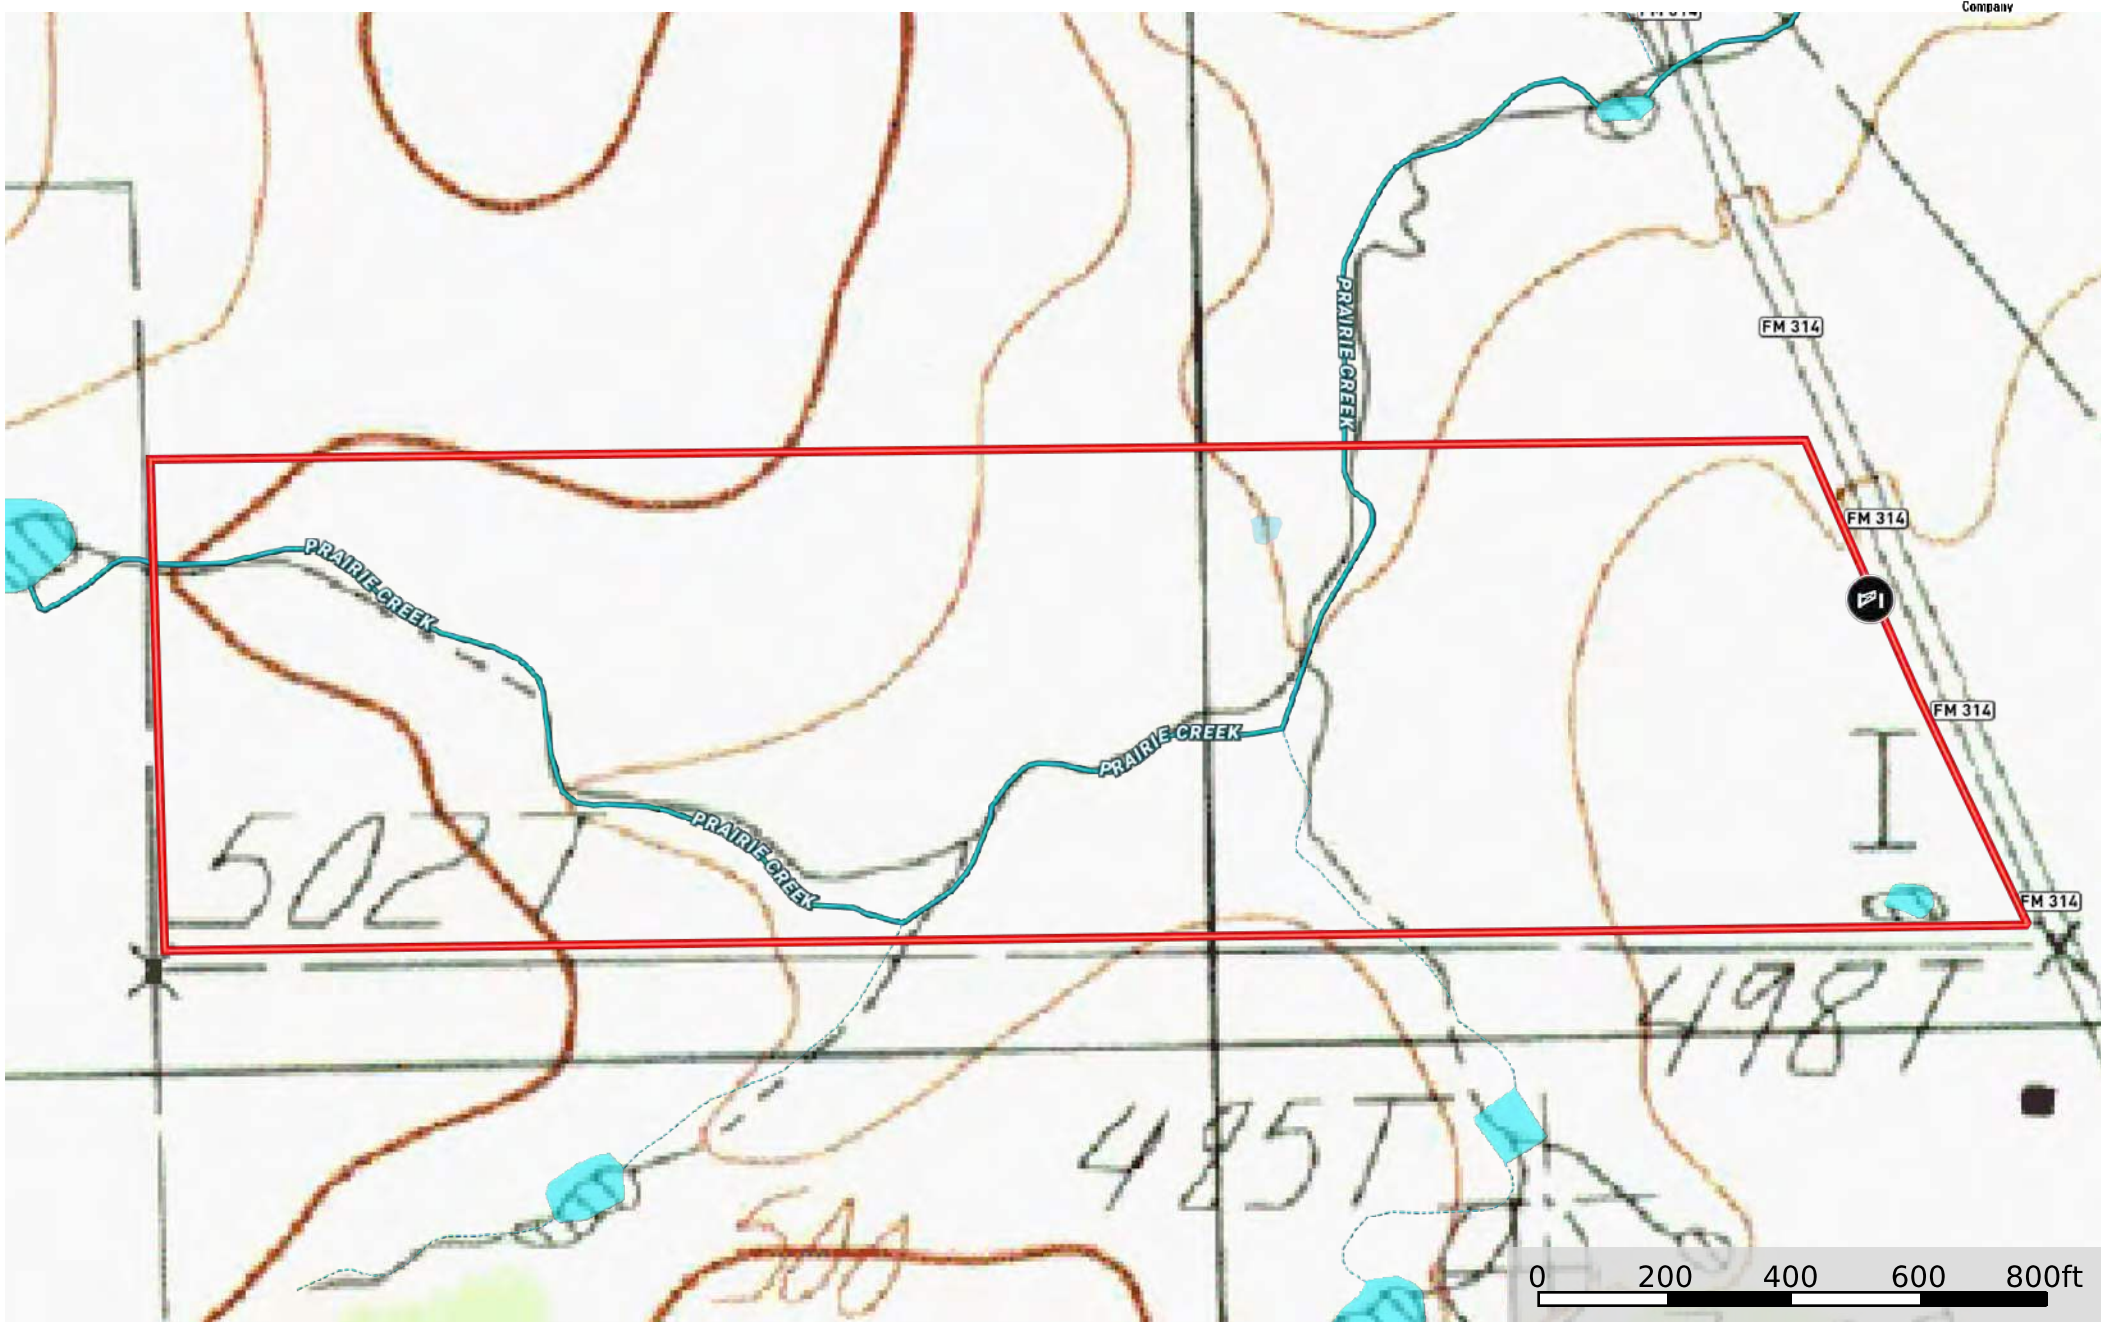

McKee Farm East TX Ranch for Sale Ben Wheeler TX Van Texas, 47.79 AC +/-

- Gate
- Pond / Tank
- Boundary
- Stream, Intermittent
- River/Creek
- Water Body