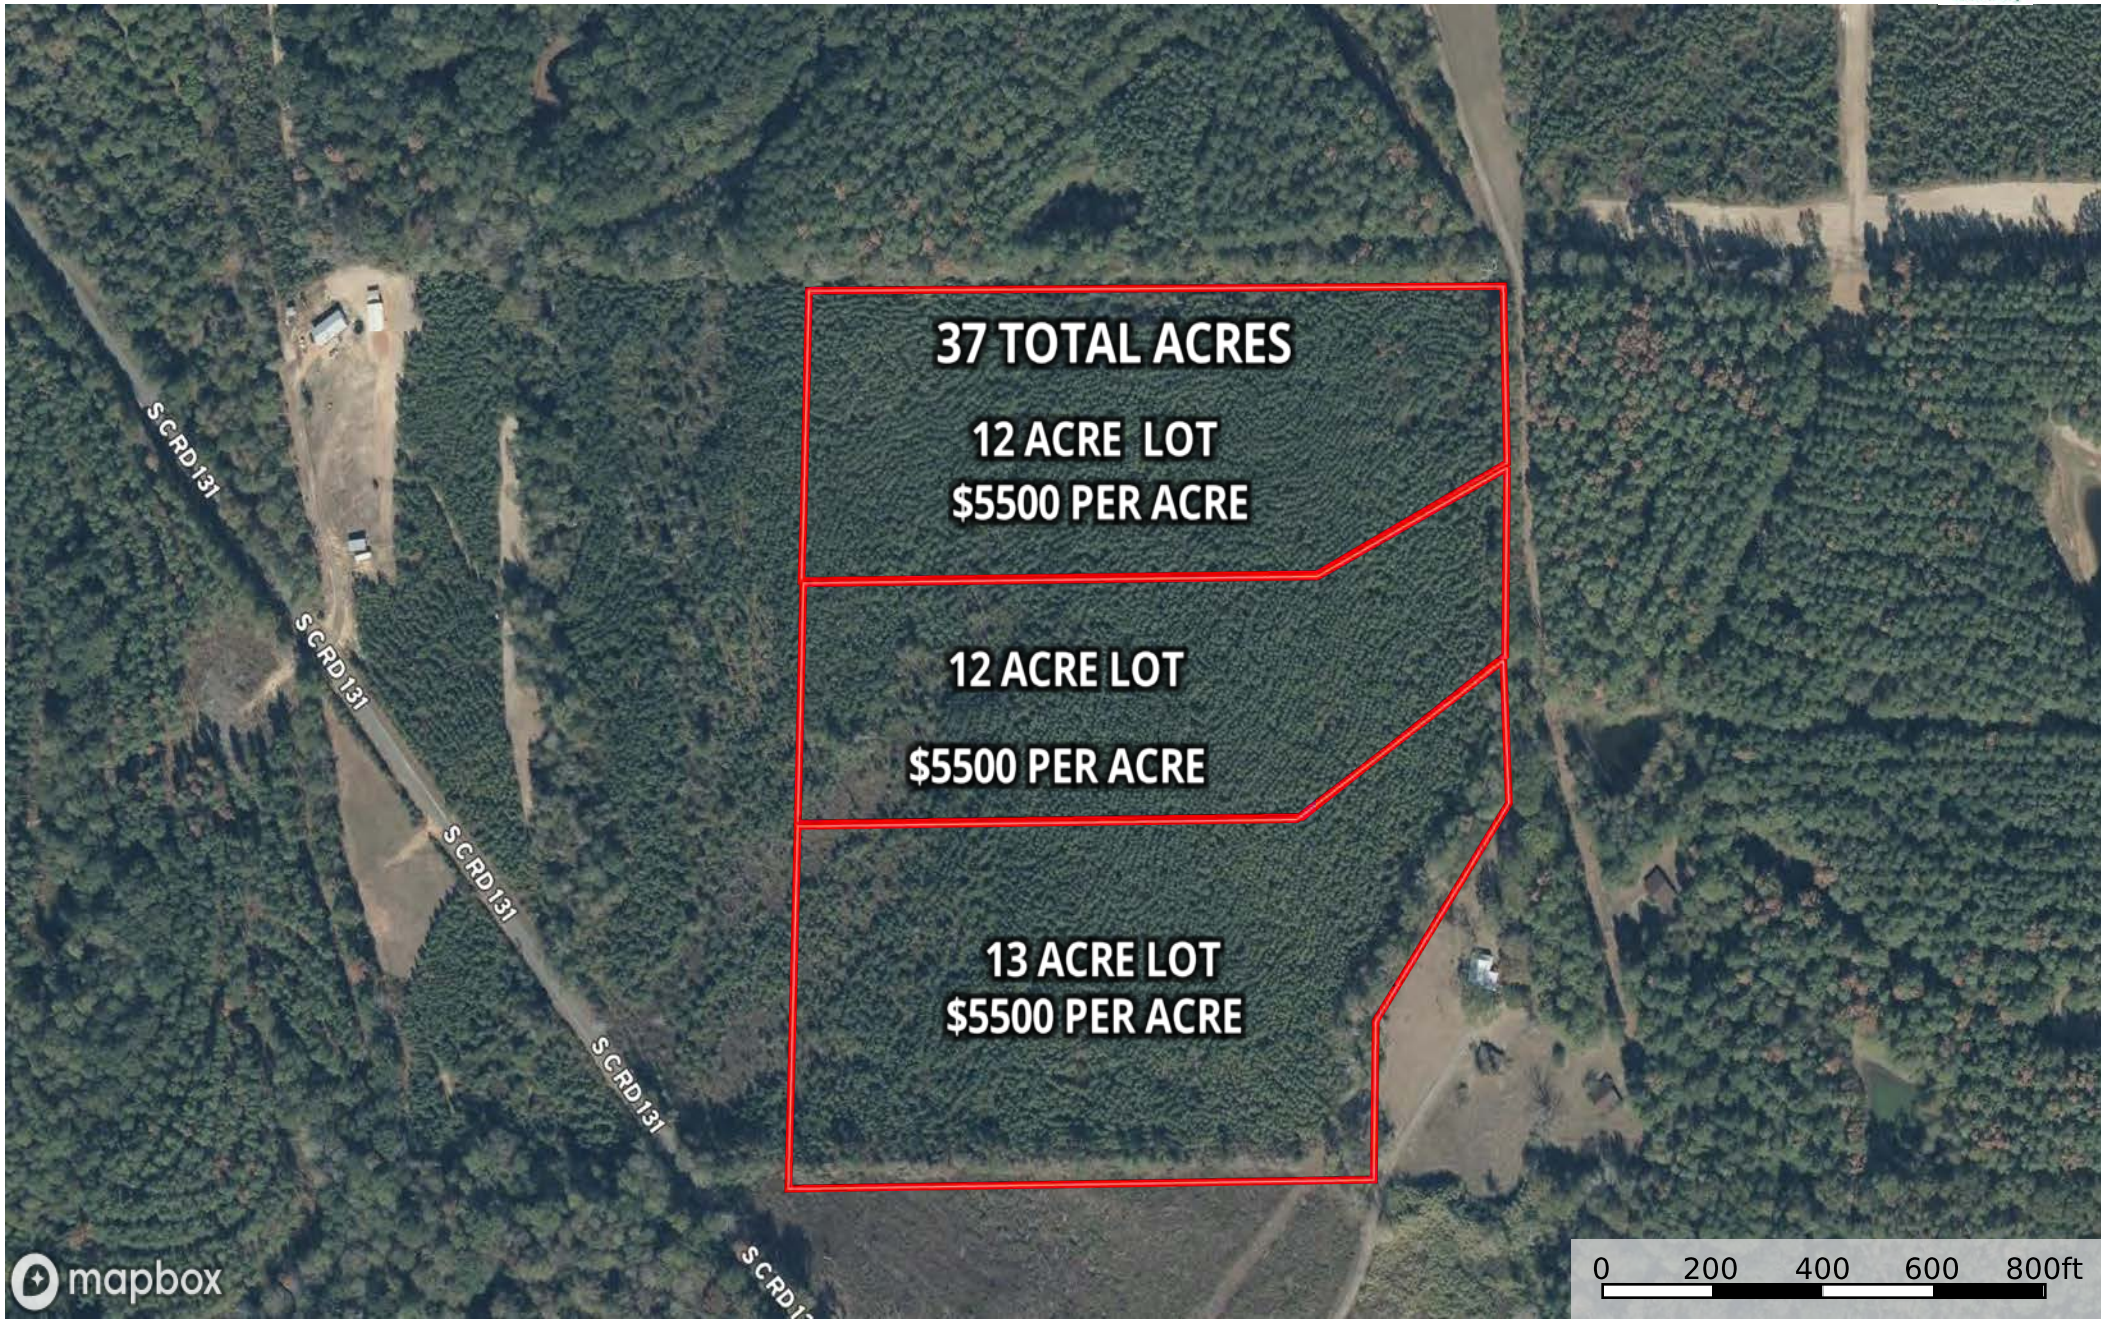

Smith County 37 Lots

Mississippi, AC +/-

Boundary

Smith County 37 Lots

Mississippi, AC +/-

Boundary