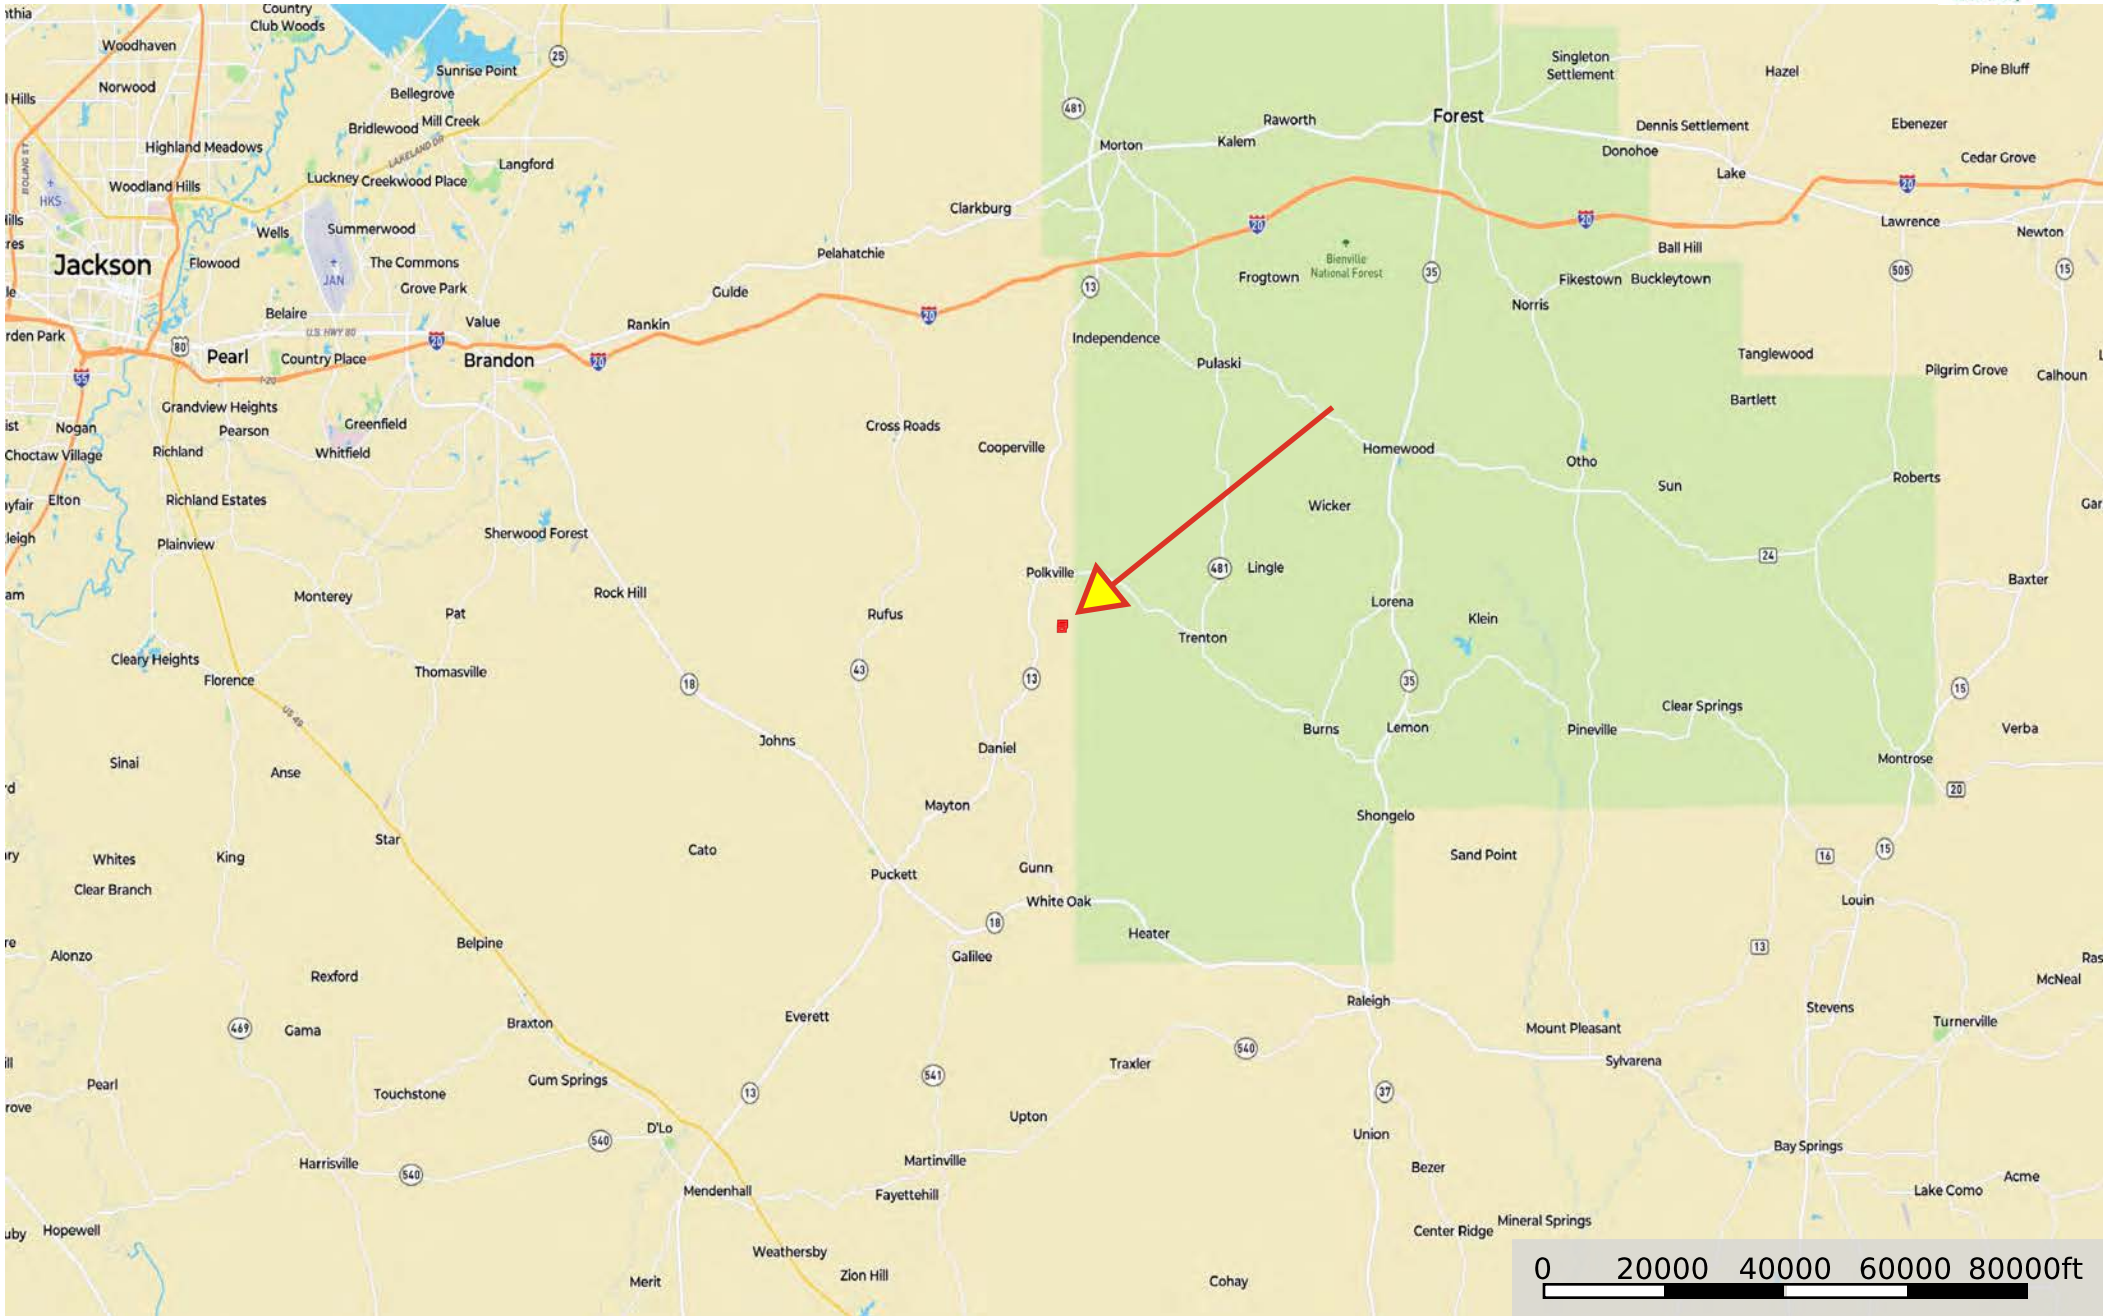

Smith County 37 Lots

Mississippi, AC +/-

Boundary

Smith County 37 Lots

Mississippi, AC +/-

Boundary