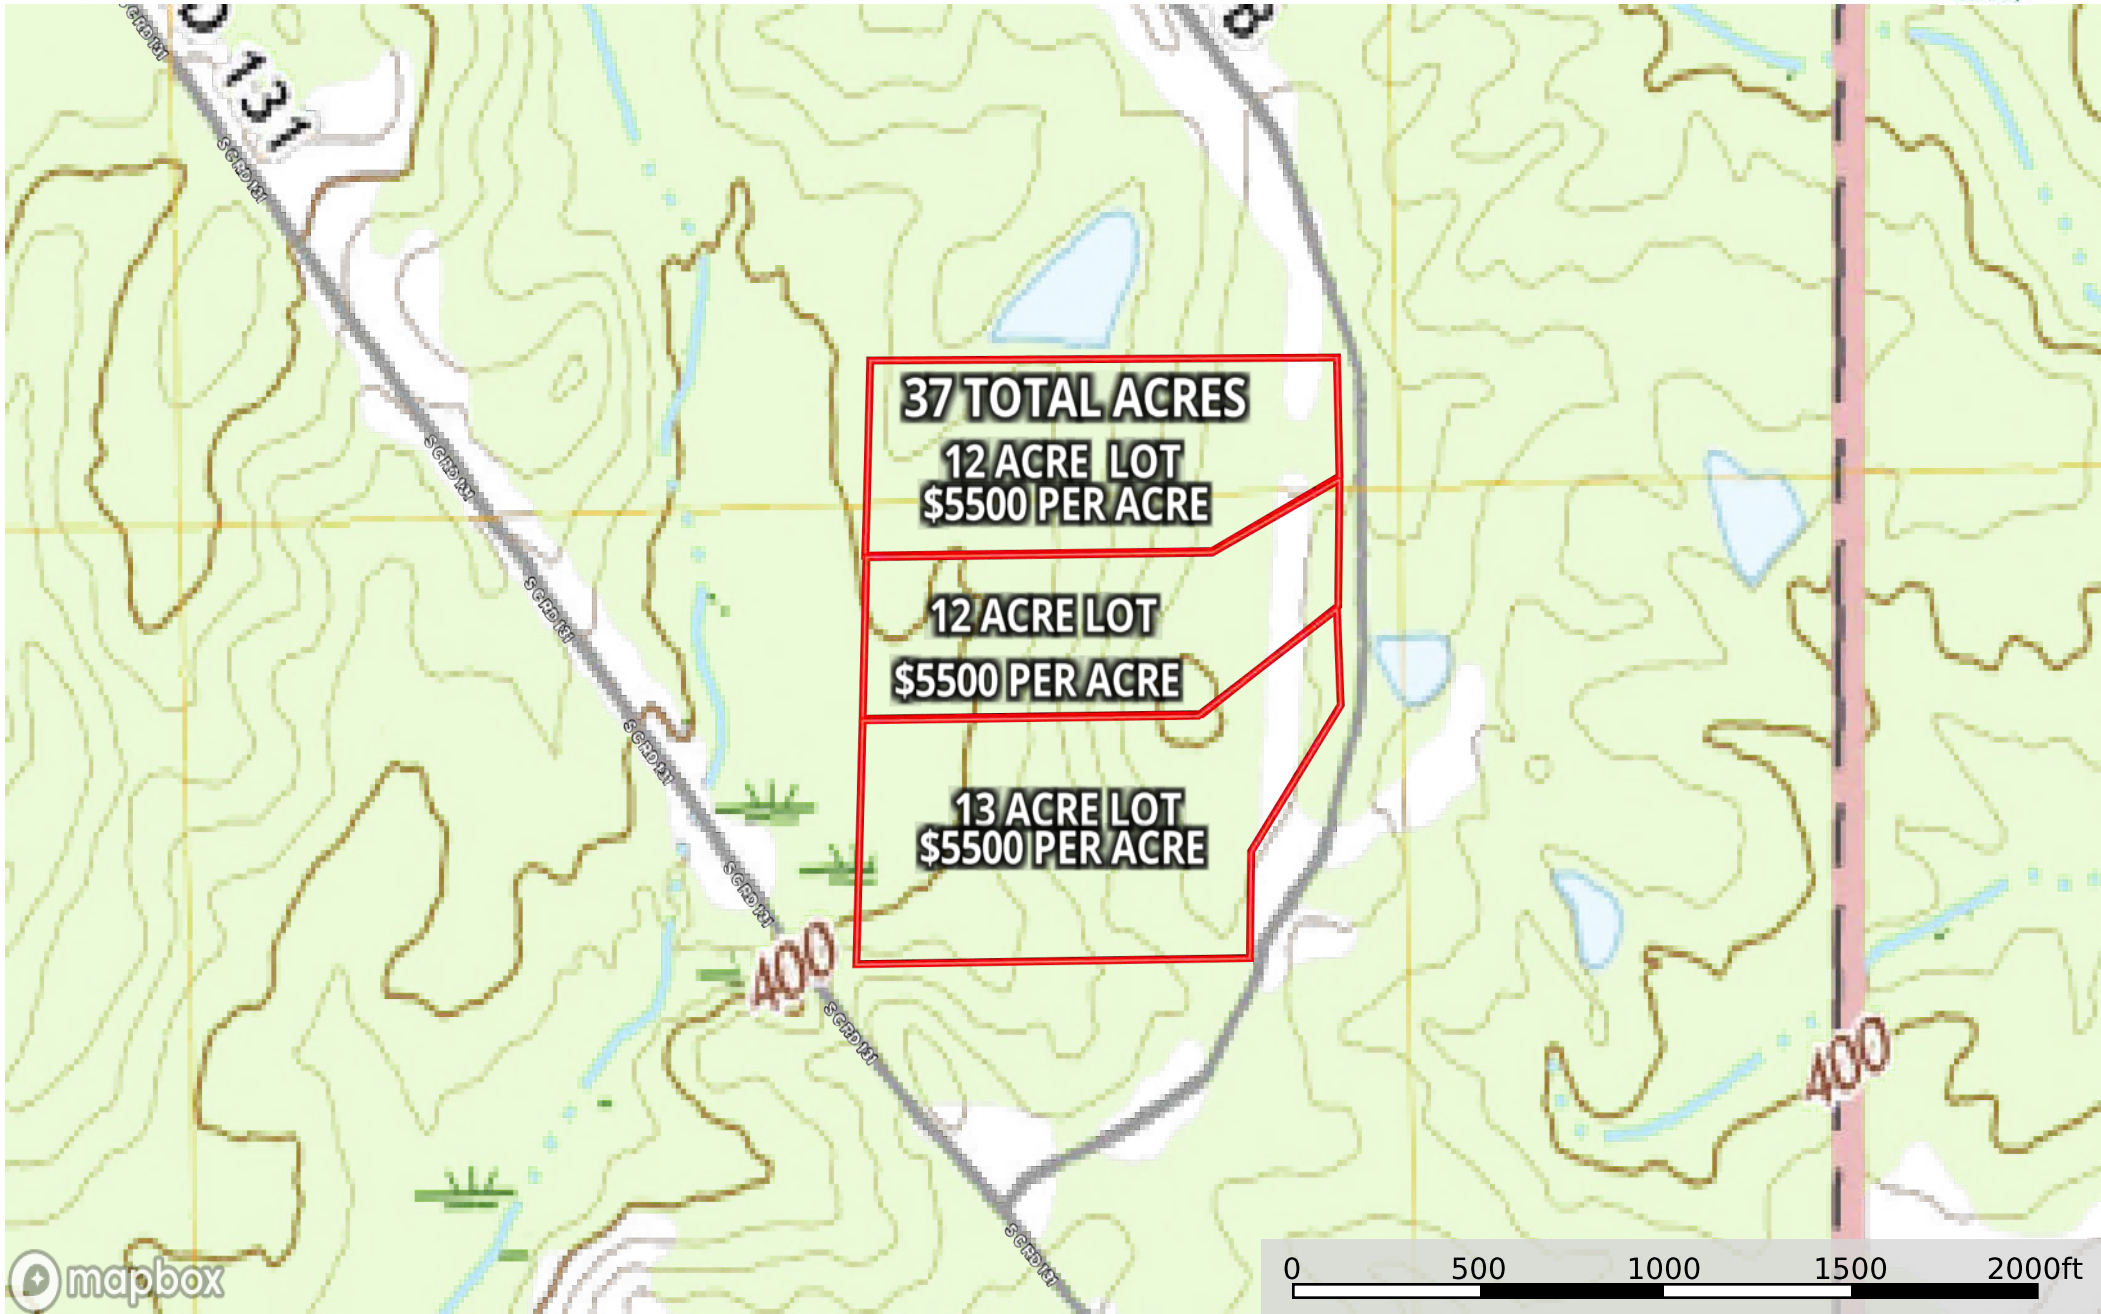

Smith County 37 Lots

Mississippi, AC +/-

Boundary

Smith County 37 Lots

Mississippi, AC +/-

Boundary